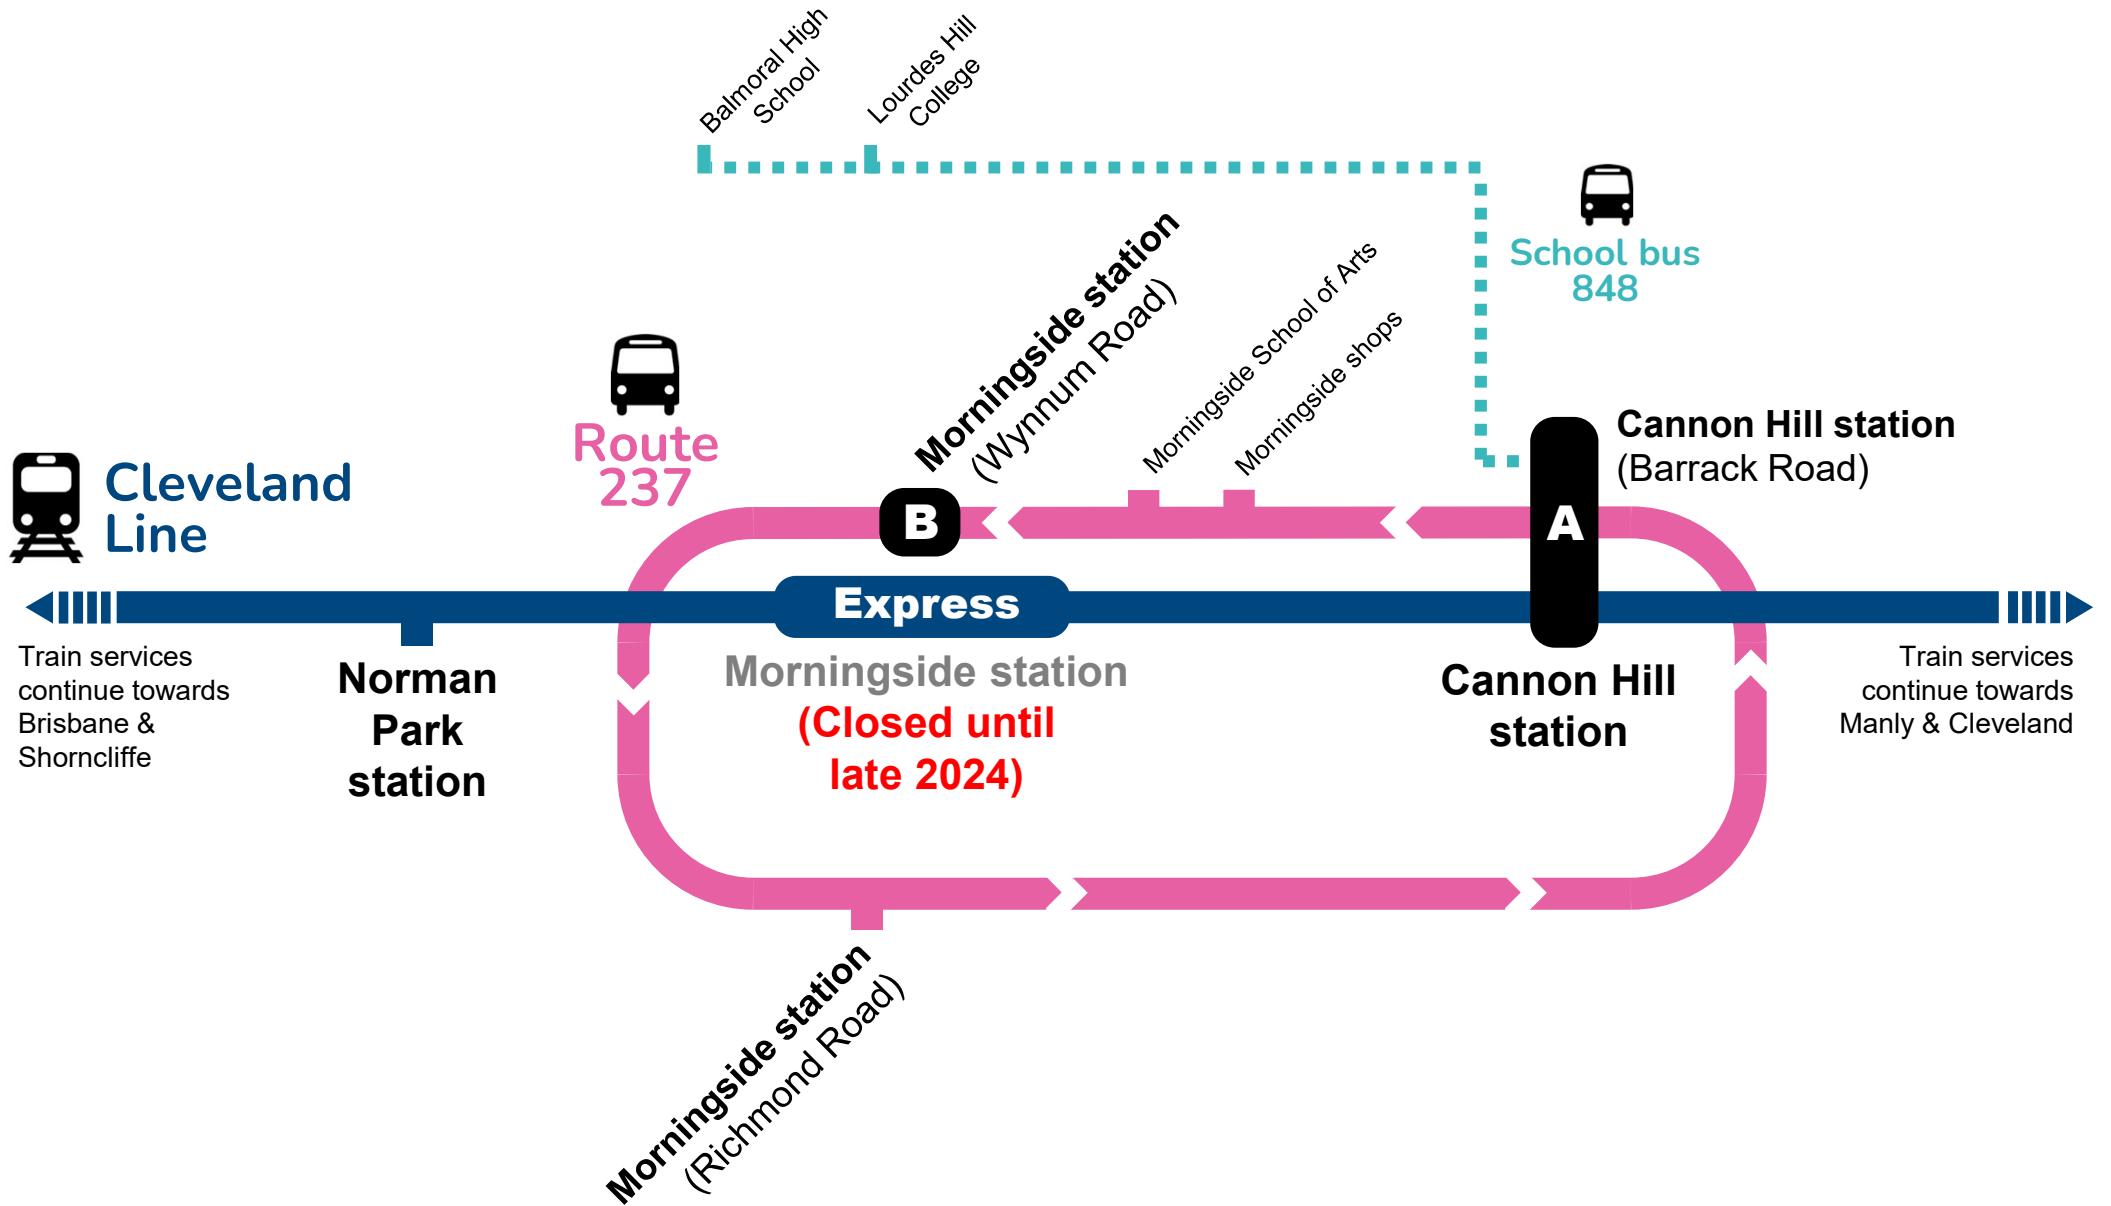

How to read this timetable

1. Use the route map to find the two timing points your stop is located between.
2. Find these points on the timetable. Your bus is scheduled to arrive between the times shown for these points. For example, if your bus stop is between timing points **A** and **B** on the map, then the bus is scheduled to arrive between the times listed for **A** and **B**.

Your rail replacement bus operator

Dedicated to a better Brisbane

 **237**

Morningside station shuttle bus

Effective from 22 January 2024

Route description

237 Morningside station shuttle bus
servicing Cannon Hill station and Morningside station (loop) until late 2024.
Operates 7 days.

 QueenslandRail

 translink

Route 237

Route map

Routes 227, 235, P216, P228 and P236 also operate close to Morningside station and may provide additional travel options. Please visit translink.com.au or call 13 12 30 for further information.

Sunday & Public Holidays* (cont...)

map ref.	Route number	237	237	237	237	237	237	237	237	237	237	237	237		
		pm	pm	pm	pm	pm	pm	pm	pm	pm	pm	pm	pm		
A	Cannon Hill station	5.21	5.51	6.21	6.51	7.21	7.51	8.21	8.51	9.21	9.51	10.21	10.51	11.21	11.51
B	Morningside station	5.27	5.57	6.27	6.57	7.27	7.57	8.27	8.57	9.27	9.57	10.27	10.57	11.27	11.57
A	Cannon Hill station	5.38	6.08	6.38	7.08	7.38	8.08	8.38	9.08	9.38	10.08	10.38	11.08	11.38	12.08