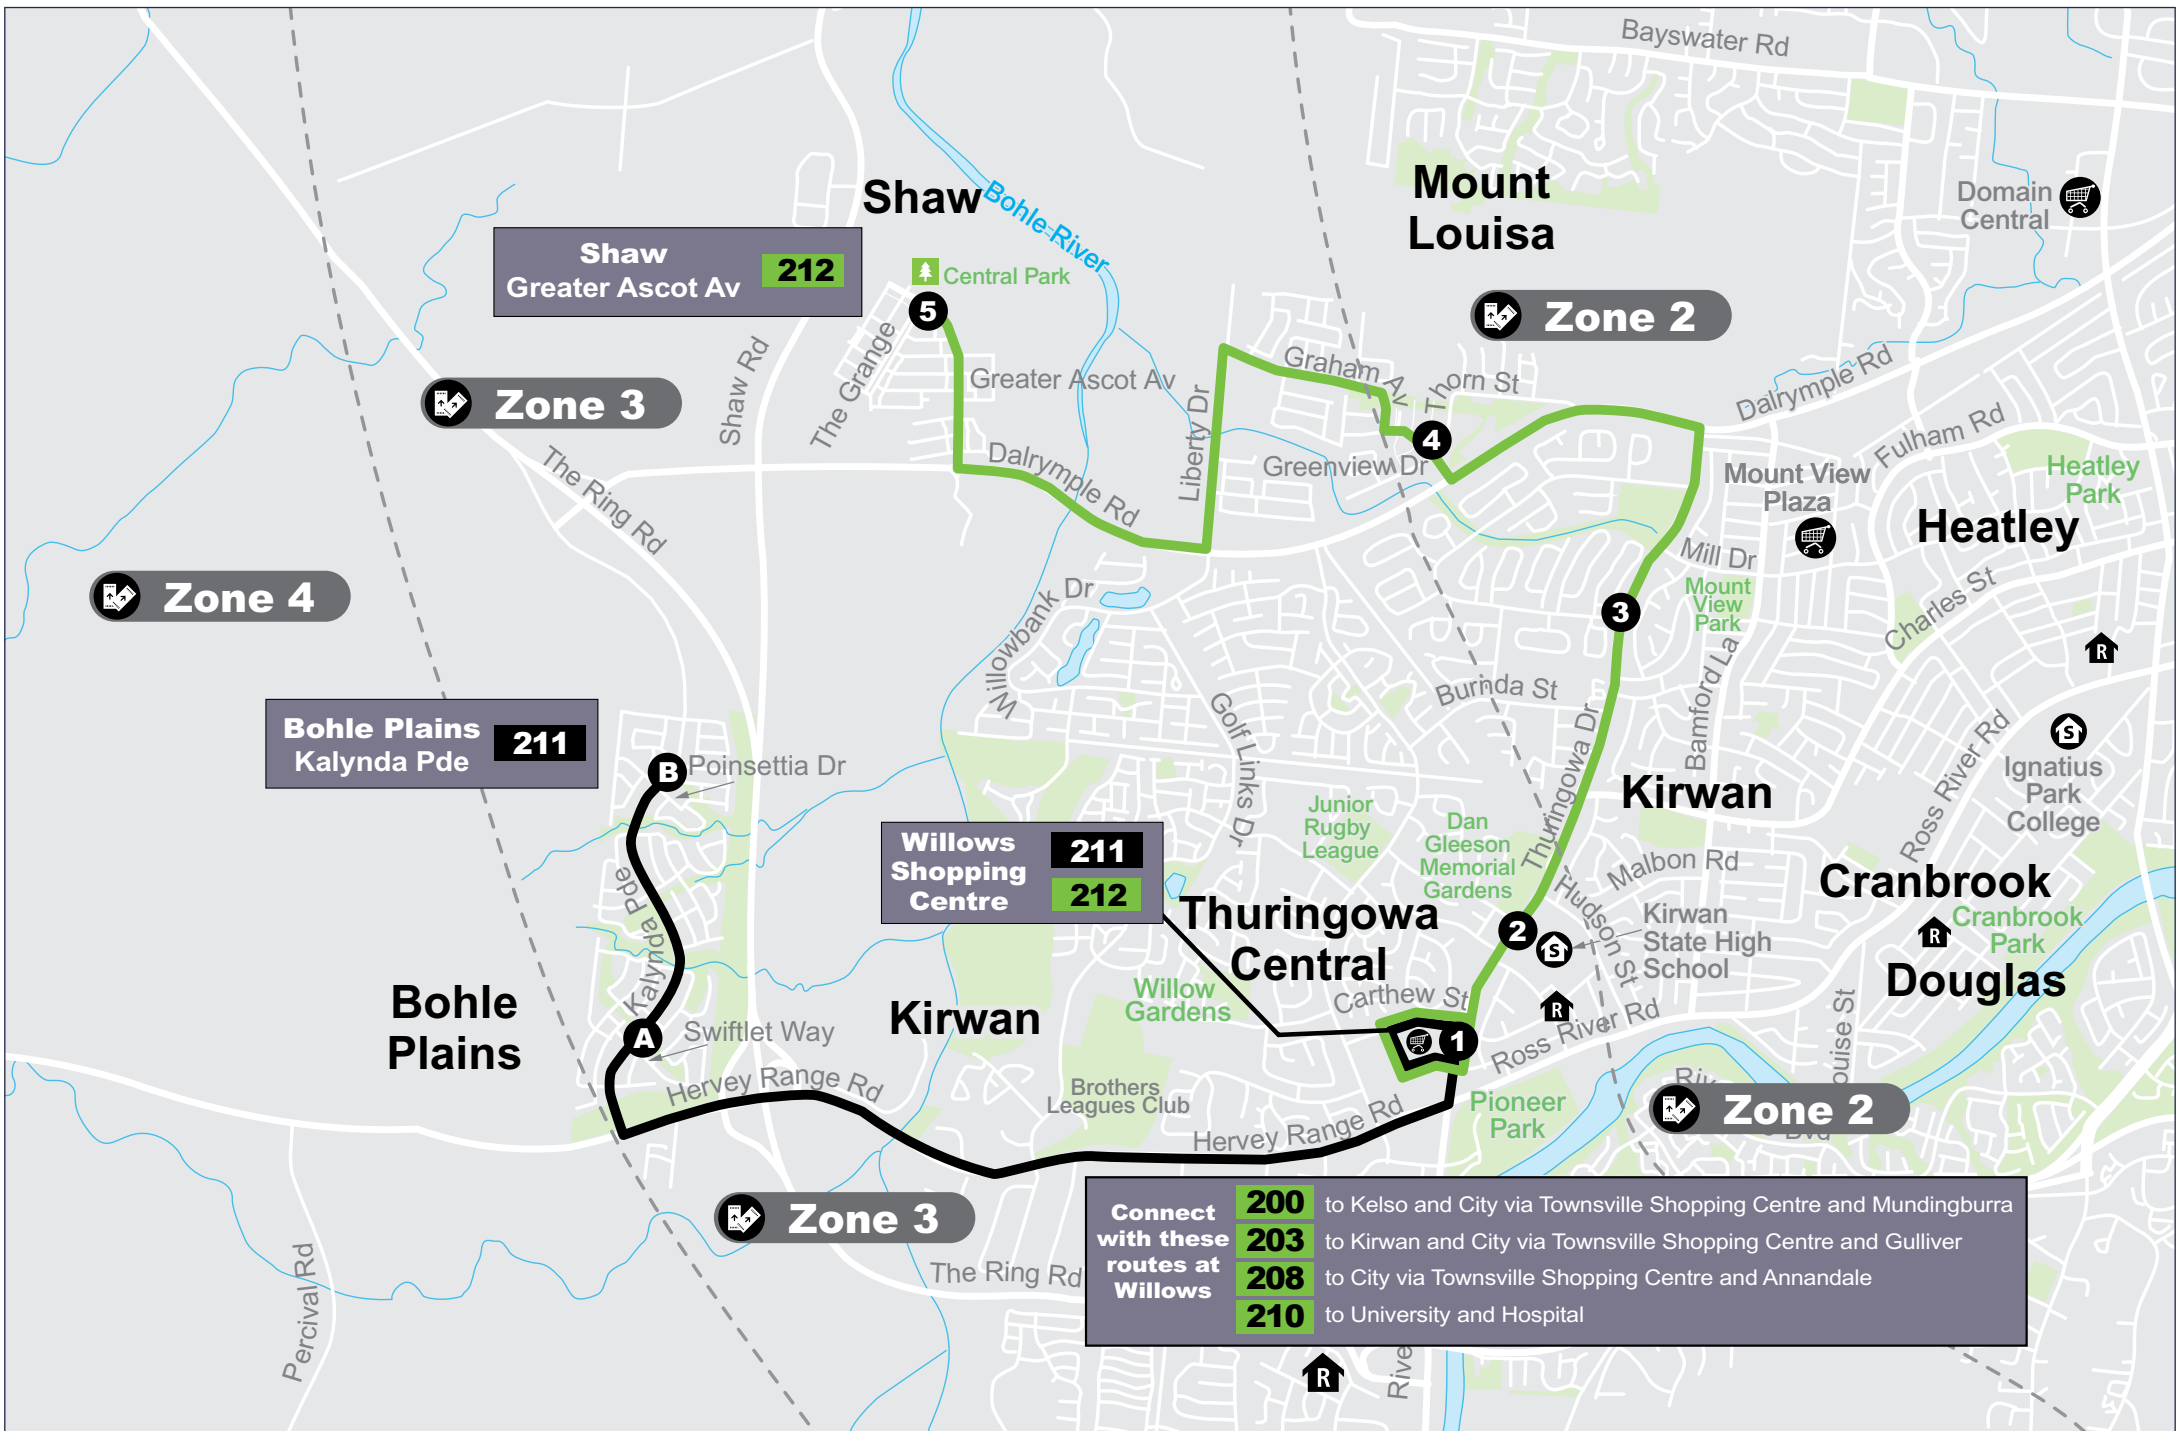

211, 212

211 Bohle Plains to Willows Shopping Centre

212 Shaw to Willows Shopping Centre via Mt Louisa

Effective from **26 June 2023**

Route description

211 Bohle Plains to Willows Shopping Centre servicing Kalynda Chase estate. Operates 6 days.

212 Shaw to Willows Shopping Centre via Mt Louisa servicing Greater Ascot estate, Liberty Rise estate, and Kirwan. Operates 6 days.

 **translink**

Routes

211, 212

Route map

Shaw
Greater Ascot Av **212**

Zone 3

Douglas

Zone 3

Zone 2

Zone 2

Connect with these routes at Willows

- 200** to Kelso and City via Townsville Shopping Centre and Mundingburra
- 203** to Kirwan and City via Townsville Shopping Centre and Gulliver
- 208** to City via Townsville Shopping Centre and Annandale
- 210** to University and Hospital

Route
212

Willows Shopping Centre to Shaw

servicing Greater Ascot estate, Liberty Rise estate, and Kirwan

Monday to Friday

map ref	Route number	212	212	212	212	212	212	212	212	212	212
		am	am	am	am	pm	pm	pm	pm	pm	pm
1	Willows Shopping Centre	8:42	9:42	10:42	11:42	12:42	1:42	2:42	3:42	4:42	5:42
2	Kirwan State High School	8:44	9:44	10:44	11:44	12:44	1:44	2:44	3:44	4:44	5:44
3	Kirwan (Thuringowa/Mill)	8:46	9:46	10:46	11:46	12:46	1:46	2:46	3:46	4:46	5:46
4	Mount Louisa (Greenview/Thorn)	8:51	9:51	10:51	11:51	12:51	1:51	2:51	3:51	4:51	5:51
5	Shaw (Central Park)	9:00	10:00	11:00	12:00	1:00	2:00	3:00	4:00	5:00	6:00