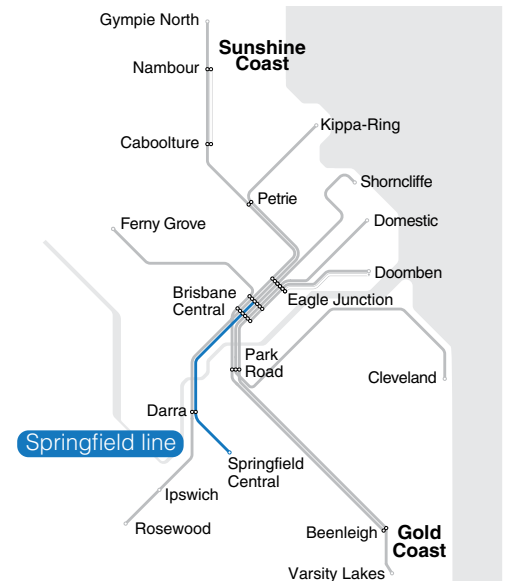

Track your train in real-time with our MyTranslink app.

Also available for bus, ferry and tram.

mini network map

See inside for complete network map.

City to Springfield Central

outbound

Monday to Friday

Comes from Station	KPR am	KPR am	KPR am	KPR am	KPR am	KPR am	KPR am	KPR am	CAB am	KPR am	KPR am	KPR am	KPR am	KPR am	KPR am	KPR pm	KPR pm	KPR pm	KPR pm	KPR pm
Bowen Hills	4:37	5:07	5:37	6:07	6:37	7:01	7:37	8:07	8:34	9:07	9:25	10:07	10:37	11:07	11:37	12:07	12:37	1:07	1:37	2:07
Fortitude Valley	4:39	5:09	5:39	6:09	6:39	7:03	7:39	8:09	8:36	9:09	9:27	10:09	10:39	11:09	11:39	12:09	12:39	1:09	1:39	2:09
Central arrive	4:41	5:11	5:41	6:11	6:41	7:05	7:41	8:11	8:38	9:11	9:29	10:11	10:41	11:11	11:41	12:11	12:41	1:11	1:41	2:11
Central depart	4:43	5:13	5:43	6:13	6:43	7:13	7:43	8:13	8:43	9:13	9:43	10:13	10:43	11:13	11:43	12:13	12:43	1:13	1:43	2:13
Roma Street	4:45	5:15	5:45	6:15	6:45	7:15	7:45	8:15	8:45	9:15	9:45	10:15	10:45	11:15	11:45	12:15	12:45	1:15	1:45	2:15
Milton	4:48	5:18	5:48	6:18	6:48	7:18	7:48	8:18	8:48	9:18	9:48	10:18	10:48	11:18	11:48	12:18	12:48	1:18	1:48	2:18
Auchenflower	4:50	5:20	5:50	6:20	6:50	7:20	7:50	8:20	8:50	9:20	9:50	10:20	10:50	11:20	11:50	12:20	12:50	1:20	1:50	2:20
Toowong	4:52	5:22	5:52	6:22	6:52	7:22	7:52	8:22	8:52	9:22	9:52	10:22	10:52	11:22	11:52	12:22	12:52	1:22	1:52	2:22
Taringa	4:55	5:25	5:55	6:25	6:55	7:25	7:55	8:25	8:55	9:25	9:55	10:25	10:55	11:25	11:55	12:25	12:55	1:25	1:55	2:25
Indooroopilly	4:57	5:27	5:57	6:27	6:57	7:27	7:57	8:27	8:57	9:27	9:57	10:27	10:57	11:27	11:57	12:27	12:57	1:27	1:57	2:27
Chelmer	4:59	5:29	5:59	6:29	6:59	7:29	7:59	8:29	8:59	9:29	9:59	10:29	10:59	11:29	11:59	12:29	12:59	1:29	1:59	2:29
Graceville	5:01	5:31	6:01	6:31	7:01	7:31	8:01	8:31	9:01	9:31	10:01	10:31	11:01	11:31	12:01	12:31	1:01	1:31	2:01	2:31
Sherwood	5:03	5:33	6:03	6:33	7:03	7:33	8:03	8:33	9:03	9:33	10:03	10:33	11:03	11:33	12:03	12:33	1:03	1:33	2:03	2:33
Corinda	5:05	5:35	6:05	6:35	7:05	7:35	8:05	8:35	9:05	9:35	10:05	10:35	11:05	11:35	12:05	12:35	1:05	1:35	2:05	2:35
Oxley	5:08	5:38	6:08	6:38	7:08	7:38	8:08	8:38	9:08	9:38	10:08	10:38	11:08	11:38	12:08	12:38	1:08	1:38	2:08	2:38
Darra	5:11	5:41	6:11	6:41	7:11	7:41	8:11	8:41	9:11	9:41	10:11	10:41	11:11	11:41	12:11	12:41	1:11	1:41	2:11	2:41
Richlands	5:15	5:45	6:15	6:45	7:15	7:45	8:15	8:45	9:15	9:45	10:15	10:45	11:15	11:45	12:15	12:45	1:15	1:45	2:15	2:45
Springfield	5:21	5:51	6:21	6:51	7:21	7:51	8:21	8:51	9:21	9:51	10:21	10:51	11:21	11:51	12:21	12:51	1:21	1:51	2:21	2:51
Springfield Central	5:24	5:54	6:24	6:54	7:24	7:54	8:24	8:54	9:24	9:54	10:24	10:54	11:24	11:54	12:24	12:54	1:24	1:54	2:24	2:54