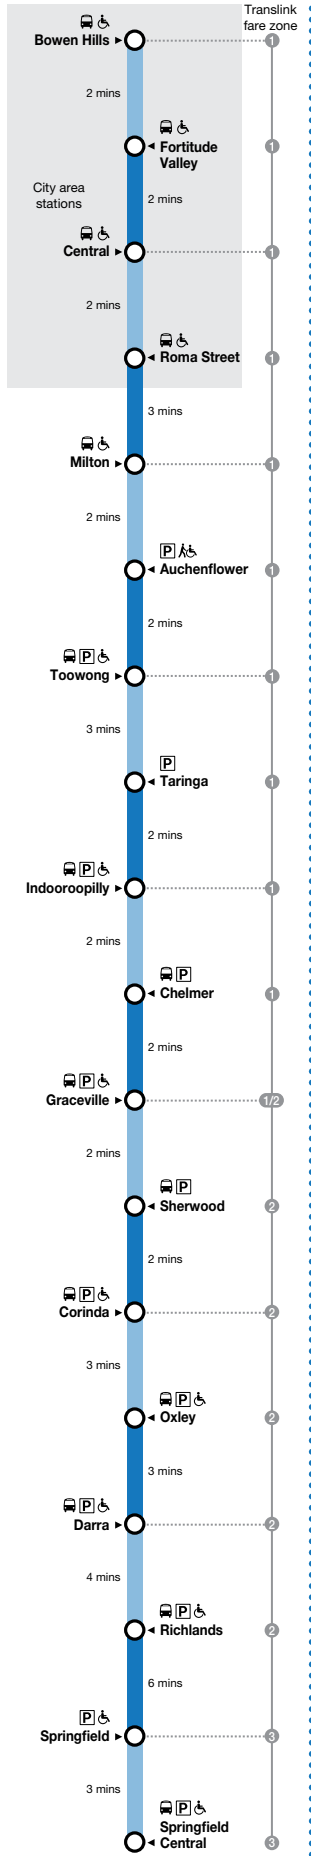

South East Queensland train network map

City to Springfield Central line information

Key

1. Ferry Grove and Beenleigh lines
   - Shorncliffe and Cleveland lines
   - Airport and Gold Coast lines
   - Caboolture/Sunshine Coast and Ipswich/Rosewood lines
   - Redcliffe Peninsula and Springfield lines
   - Doomben line
   - Special event service only
   - Nambour - Caboolture railbus
   - Busway lines
   - Tram
2. Transfer to other train services
   - Translink fare zones
   - Transfer to busway services
   - Transfer to tram service
   - Special fares apply
   - Independent access
   - Assisted access
   - King George Square busway station
   - Queen Street bus station
   - Airport

There are many bus services scheduled to connect with train services at most train stations. Please use the Translink journey planner to plan your journey.

Express services do not stop at all stations depicted on this map. Please refer to separate line timetables for details.

Most train stations have free park 'n' ride facilities.

For details visit translink.com.au or call 13 12 30 anytime.

‡ Services to and from Gympie North do not stop at Eagle Junction.

Boarding assistance is available at all stations. Level of accessibility varies between stations. Please refer to individual station maps for further details.

Schematic map - not to scale.

Line information key

- This station has a connecting bus service
- Parking available
- Independent access
- Assisted access