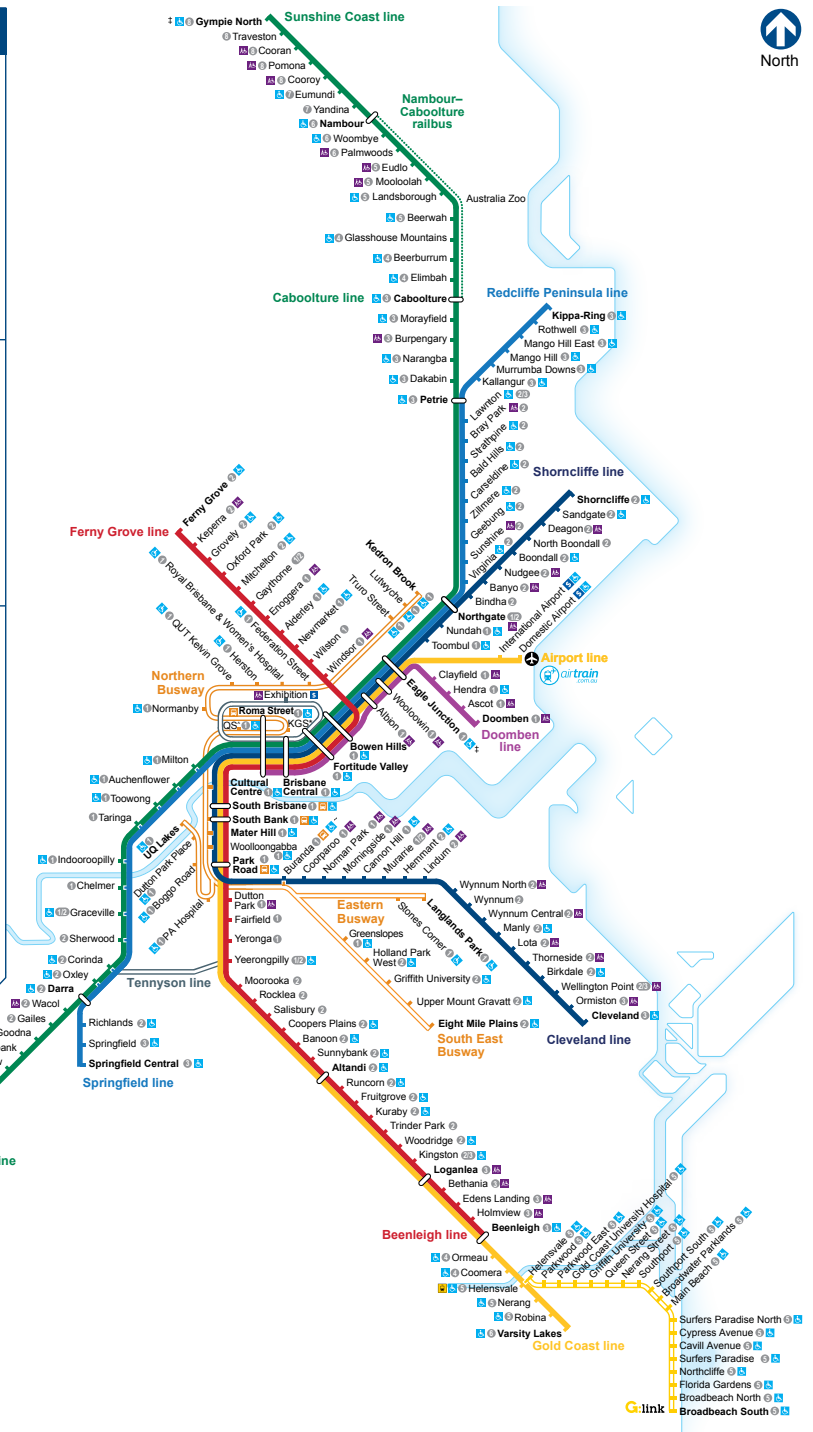

Note: Travel times may vary for inbound services.