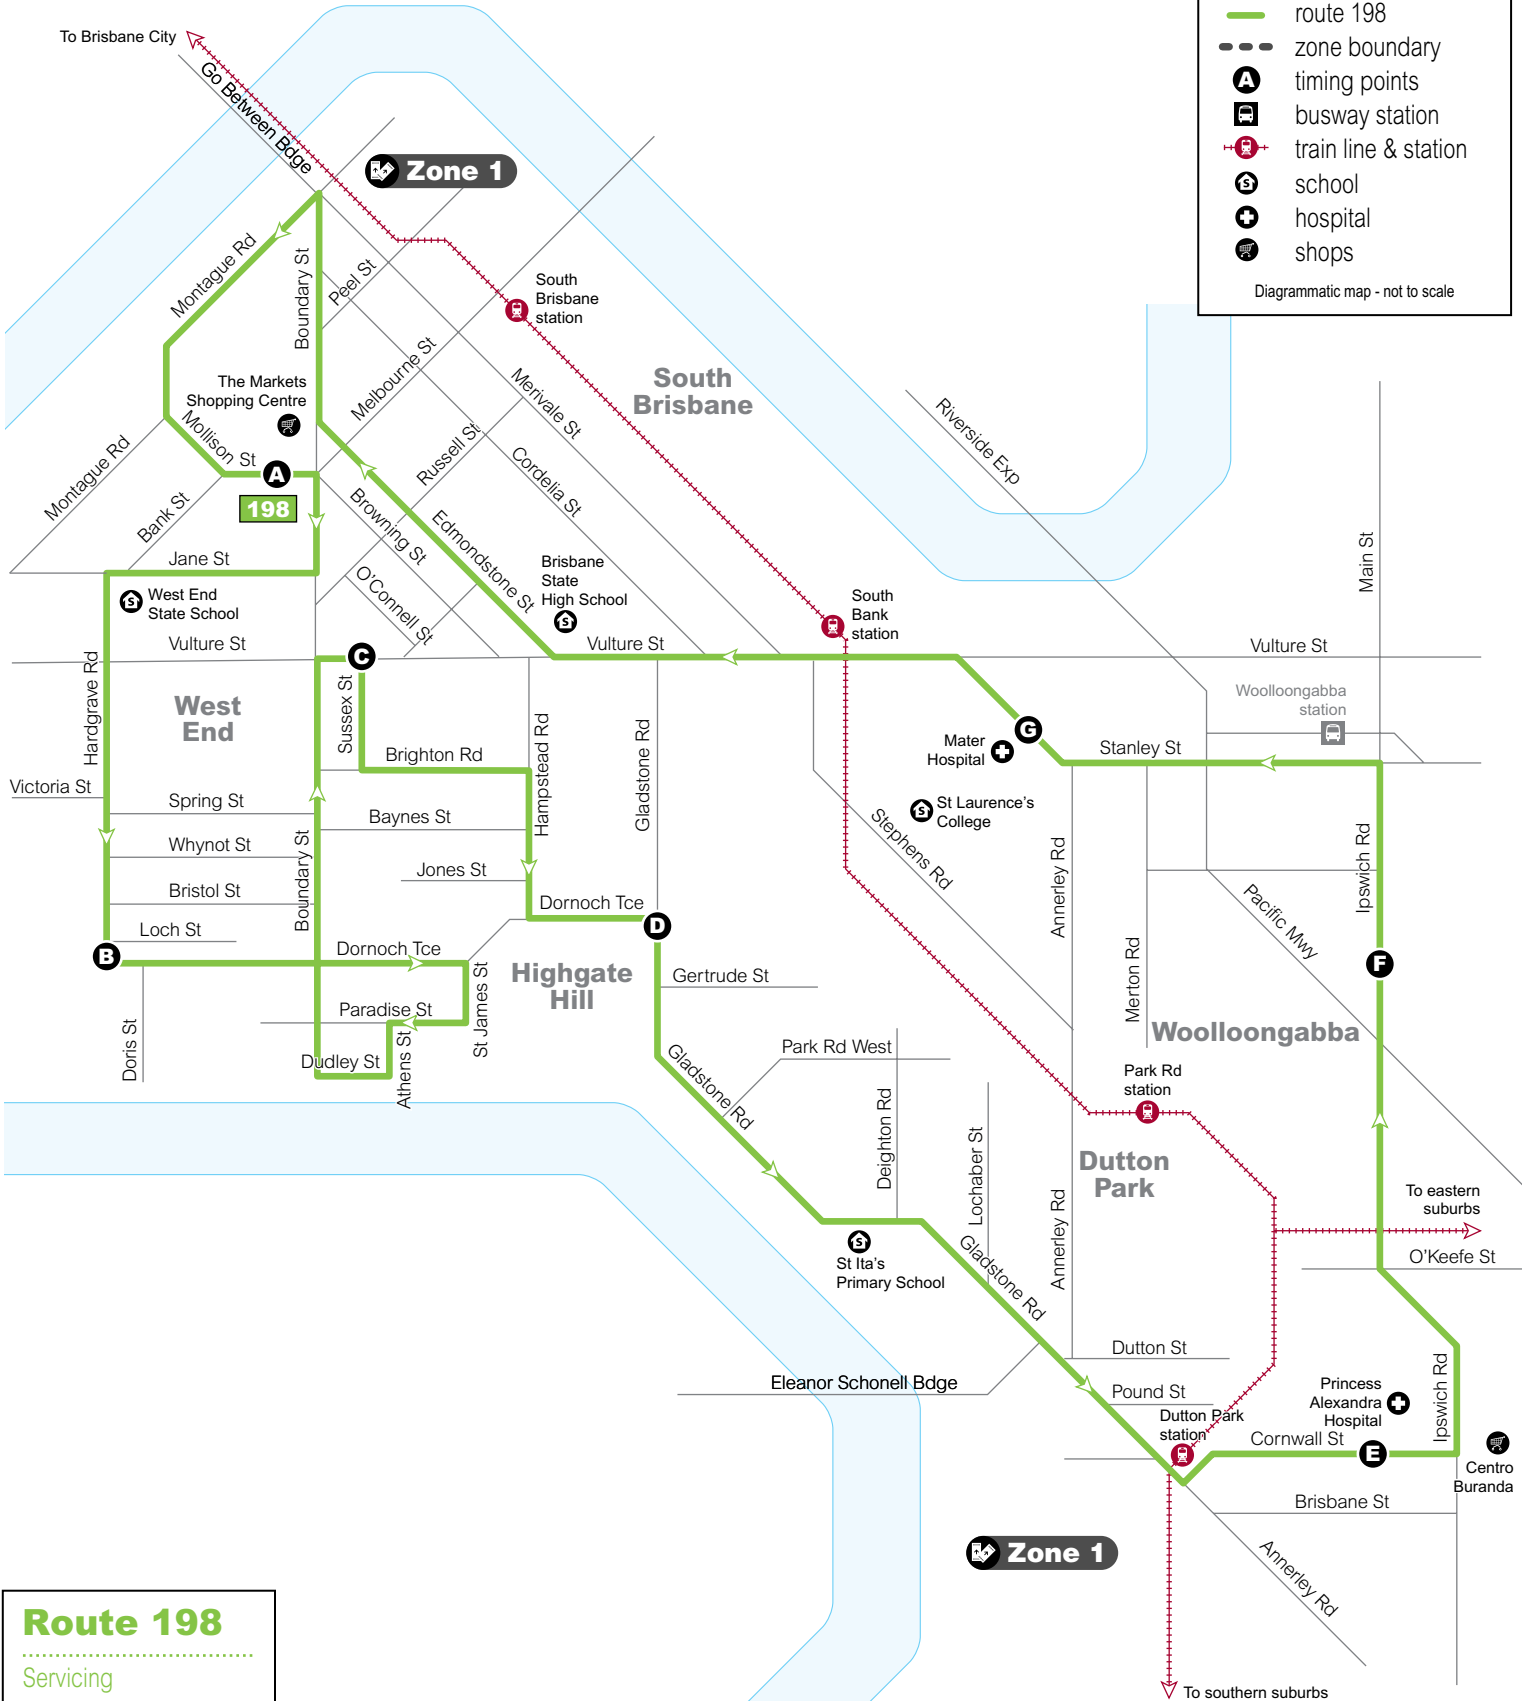

Key

- route 198
- zone boundary
- timing points
- busway station
- train line & station
- school
- hospital
- shops

Diagrammatic map - not to scale

Route 198

Servicing

- West End
- Highgate Hill
- Dutton Park
- PA Hospital
- Woolloongabba
- Mater Hospital
- South Brisbane
- West End