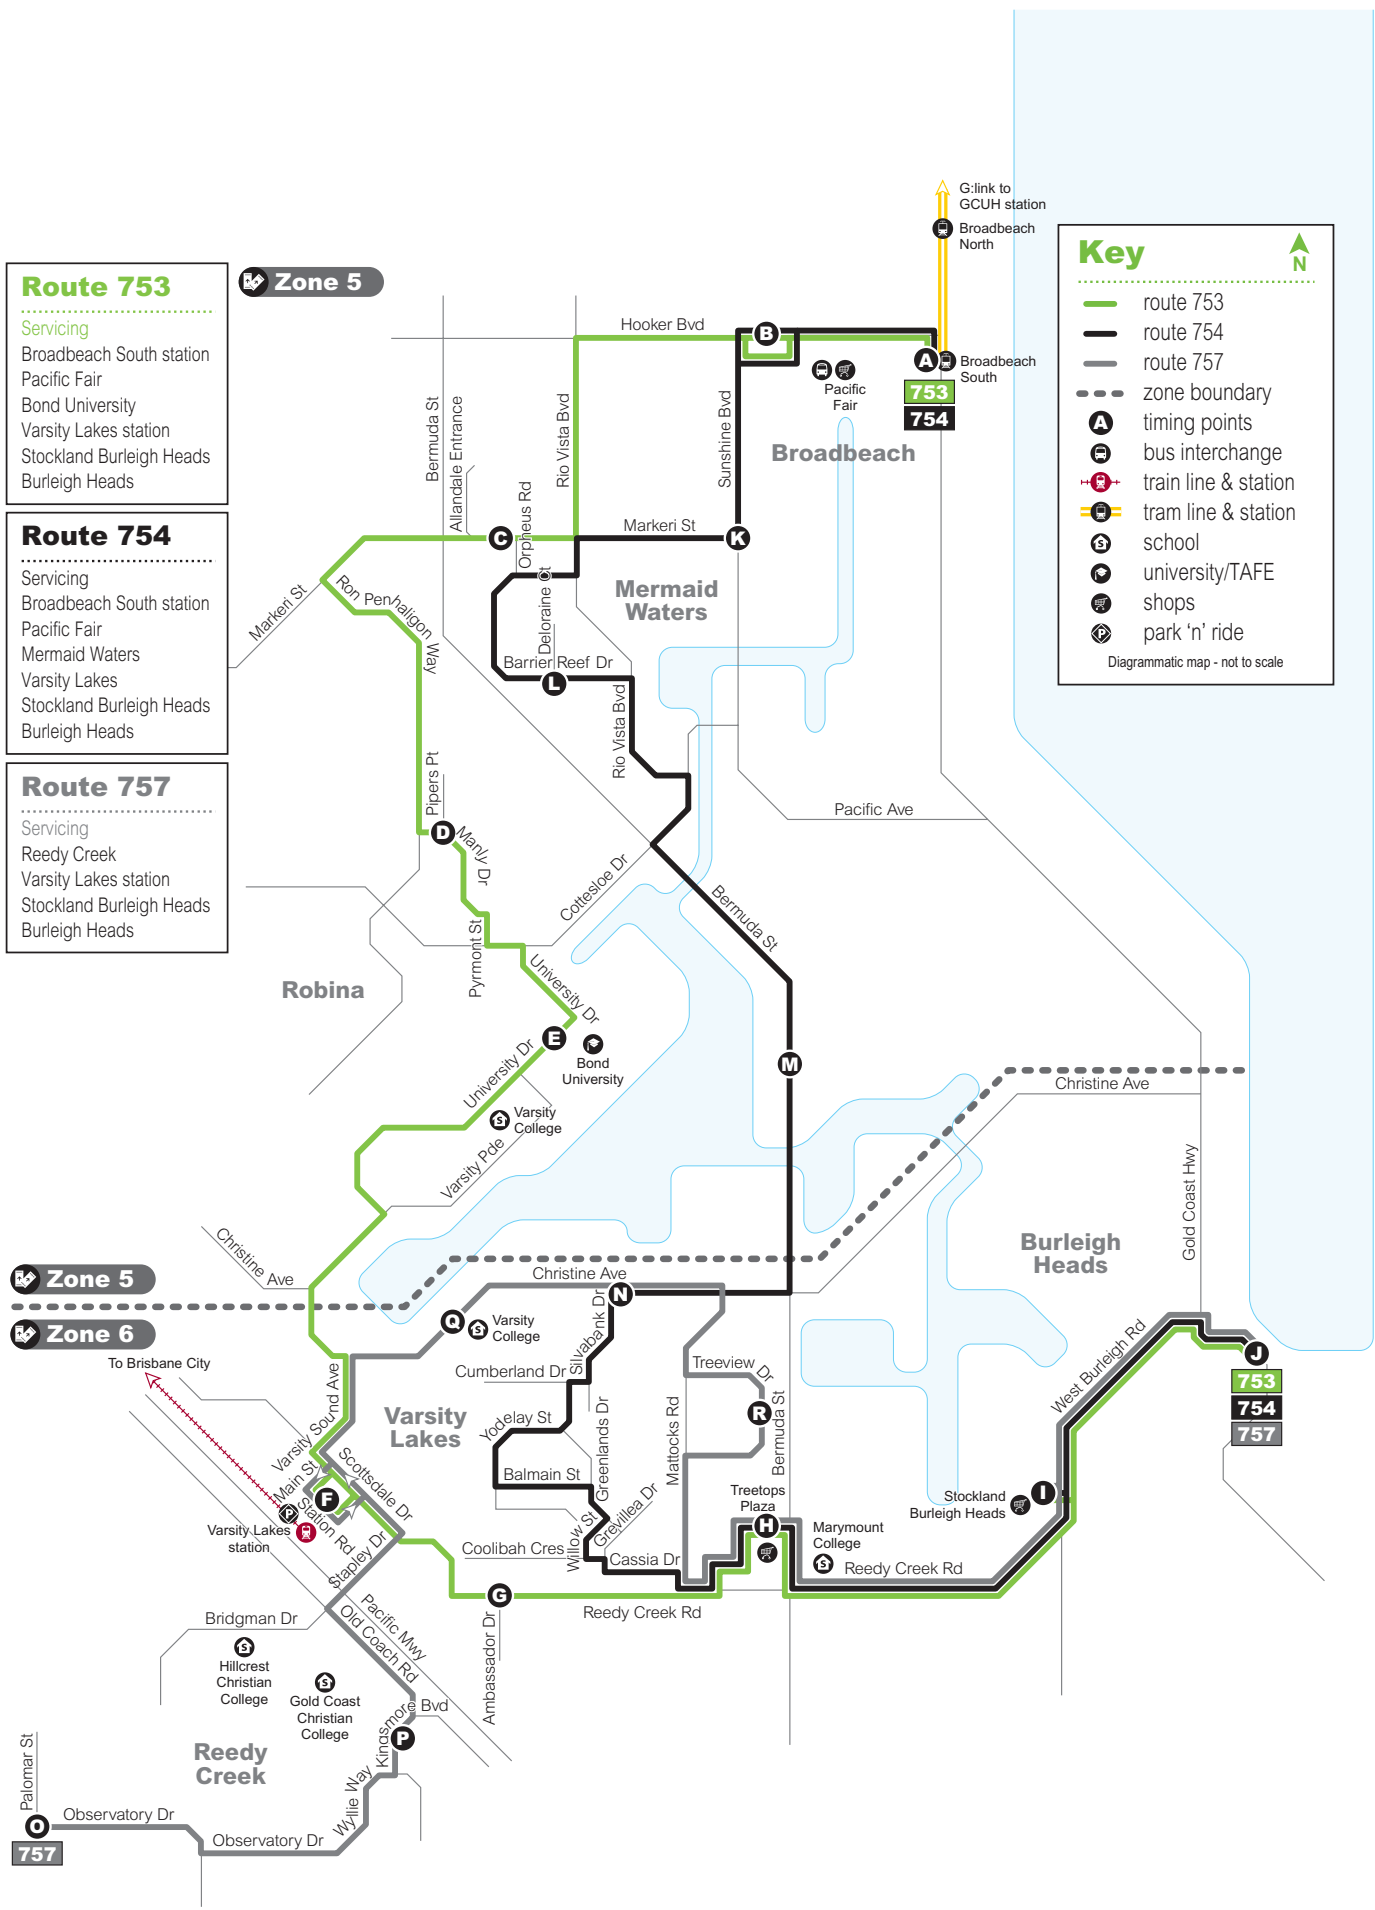

Routes

753, 754, 757

Route map

Route 753

Servicing

- Broadbeach South station
- Pacific Fair
- Bond University
- Varsity Lakes station
- Stockland Burleigh Heads
- Burleigh Heads

Route 754

Servicing

- Broadbeach South station
- Pacific Fair
- Mermaid Waters
- Varsity Lakes
- Stockland Burleigh Heads
- Burleigh Heads

Route 757

Servicing

- Reedy Creek
- Varsity Lakes station
- Stockland Burleigh Heads
- Burleigh Heads

Zone 5

Key

- route 753
- route 754
- route 757
- zone boundary
- timing points
- bus interchange
- train line & station
- tram line & station
- school
- university/TAFE
- shops
- park 'n' ride

Diagrammatic map - not to scale

Zone 5

Zone 6

757

753
754
757