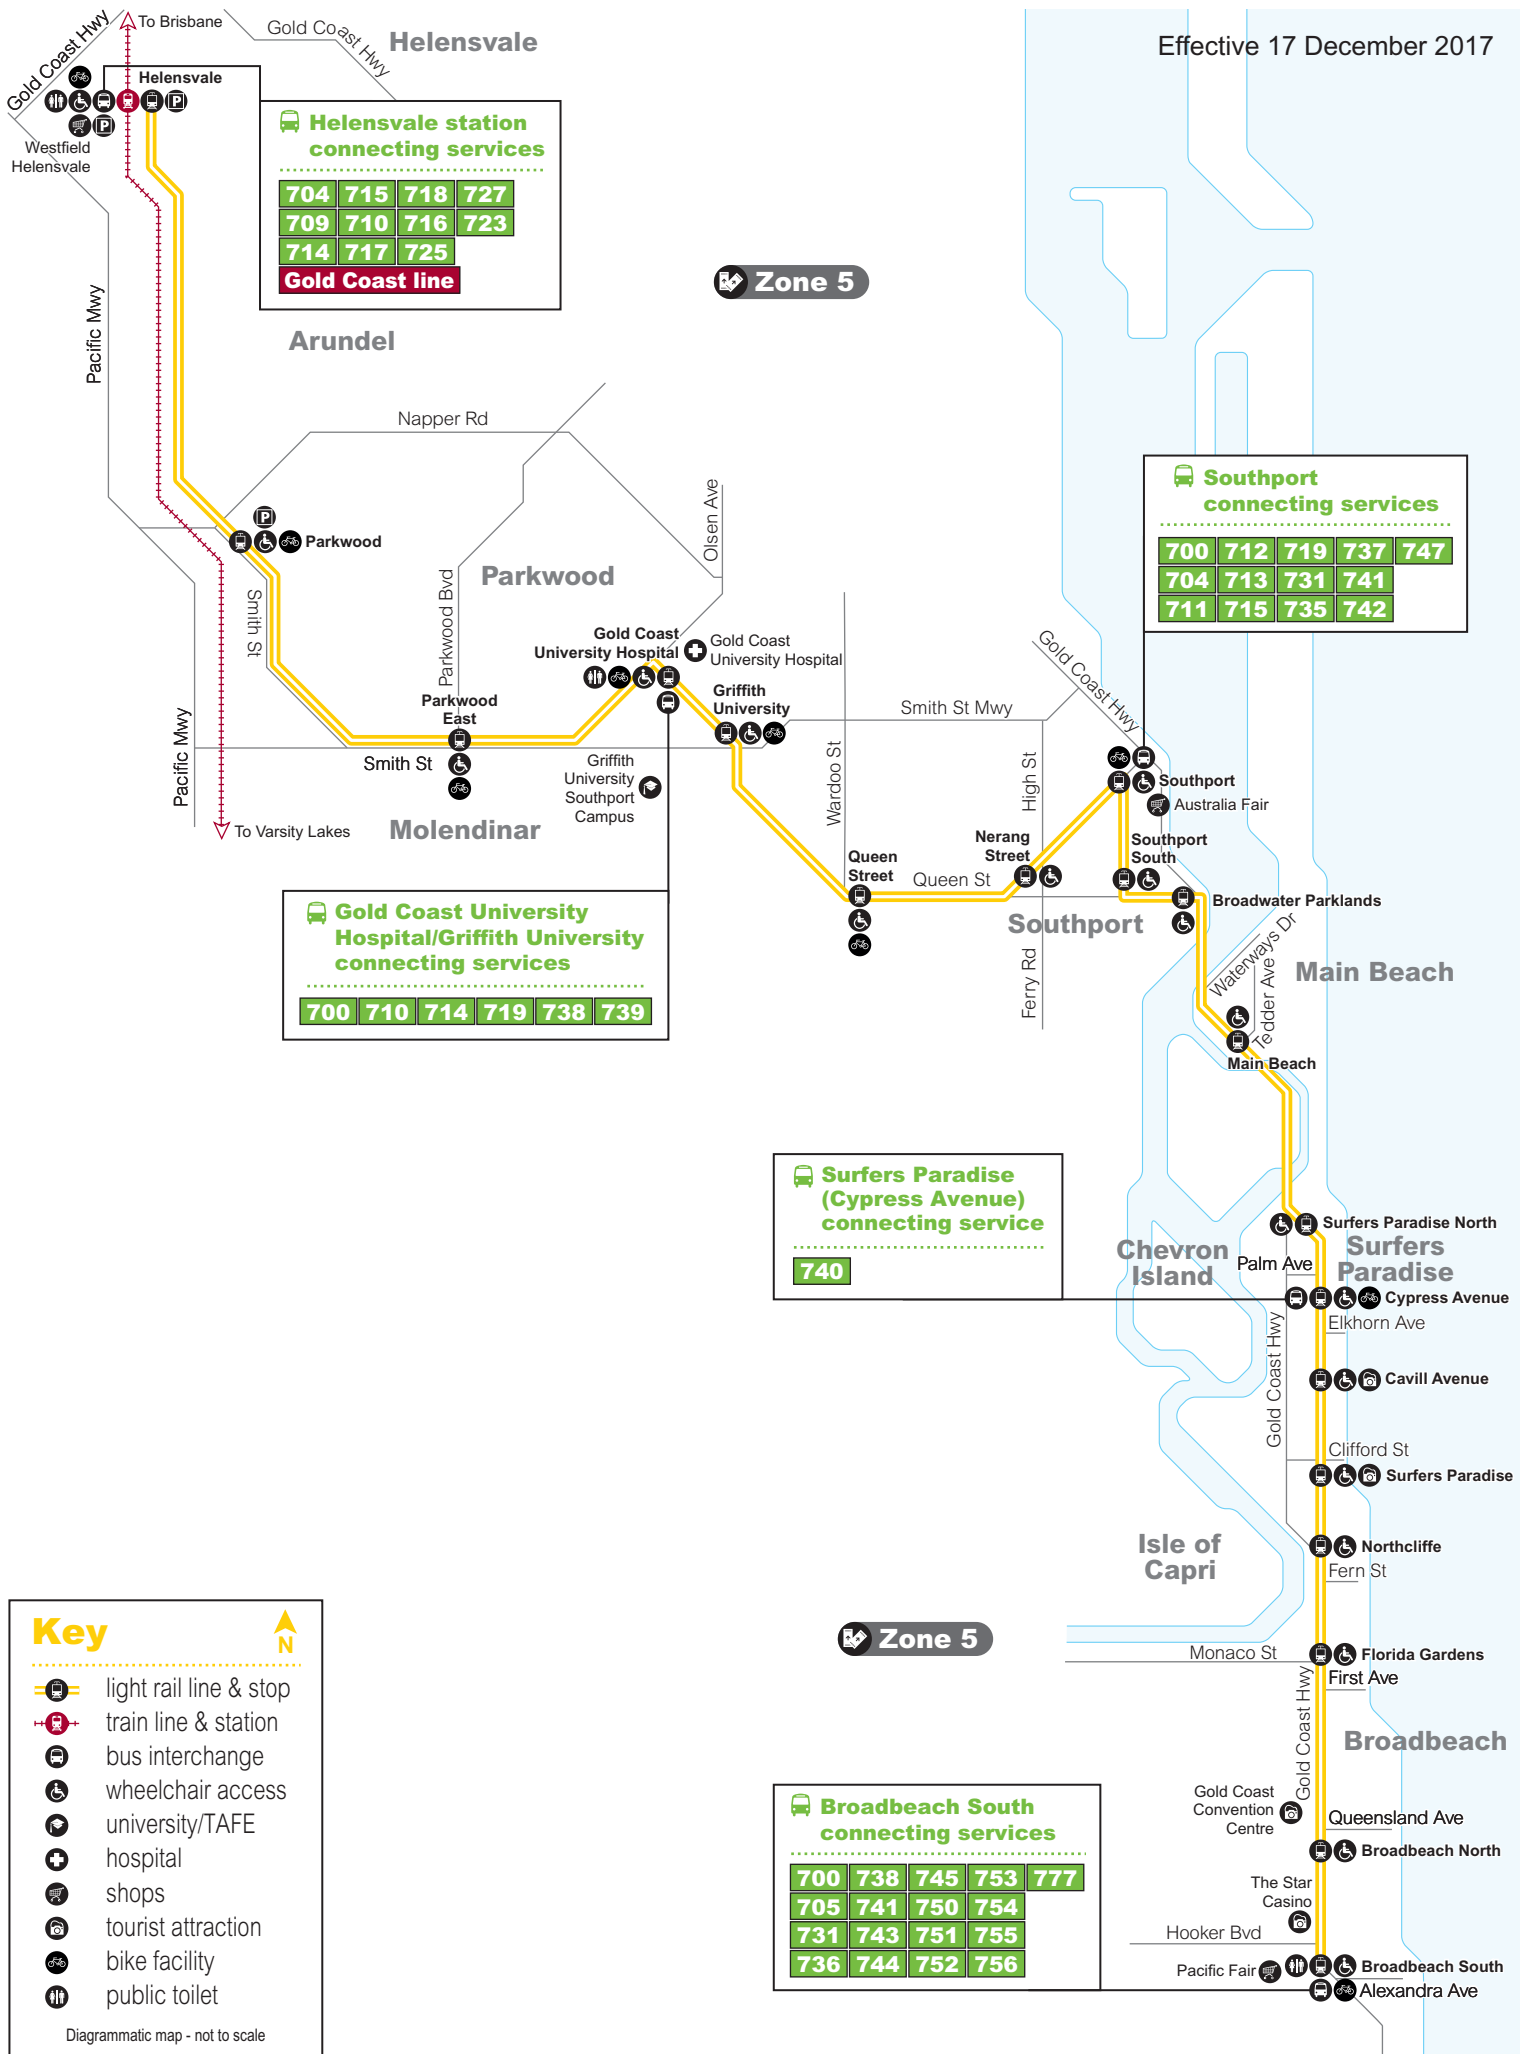

Effective 17 December 2017

Helensvale station connecting services

704	715	718	727
709	710	716	723
714	717	725	

Gold Coast line

Southport connecting services

700	712	719	737	747
704	713	731	741	
711	715	735	742	

Gold Coast University Hospital/Griffith University connecting services

700	710	714	719	738	739
-----	-----	-----	-----	-----	-----

Surfers Paradise (Cypress Avenue) connecting service

740

Broadbeach South connecting services

700	738	745	753	777
705	741	750	754	
731	743	751	755	
736	744	752	756	

Key

- light rail line & stop
- train line & station
- bus interchange
- wheelchair access
- university/TAFE
- hospital
- shops
- tourist attraction
- bike facility
- public toilet

Diagrammatic map - not to scale