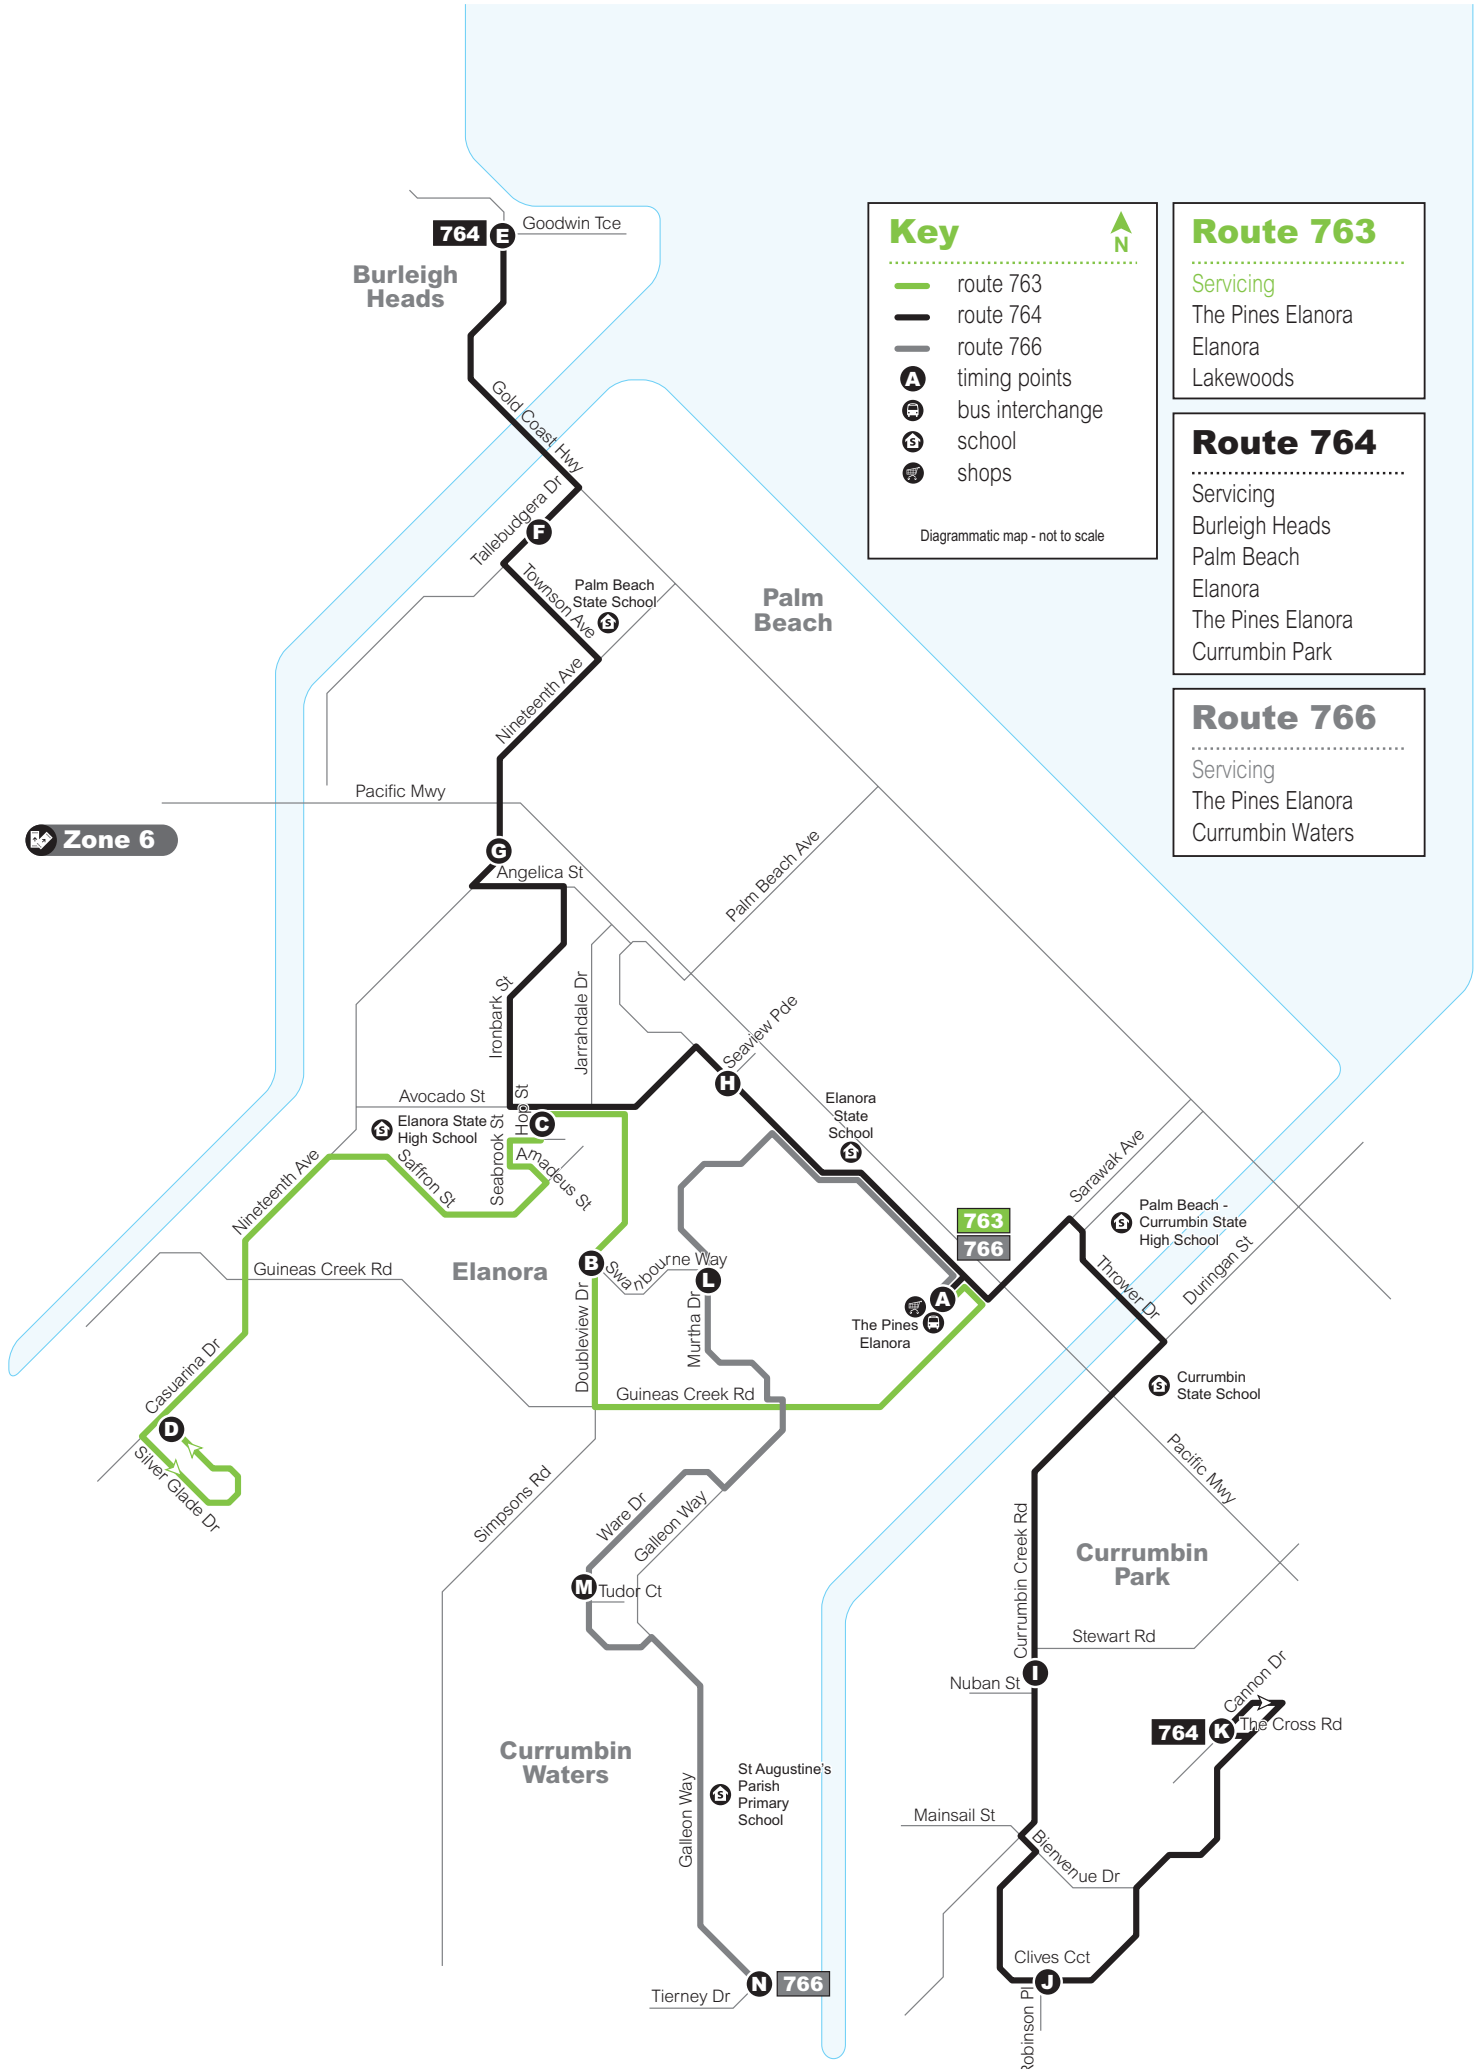

**766** Currumbin Waters to The Pines Elanora servicing Currumbin Waters and The Pines Elanora. Operates 7 days.

## Route map