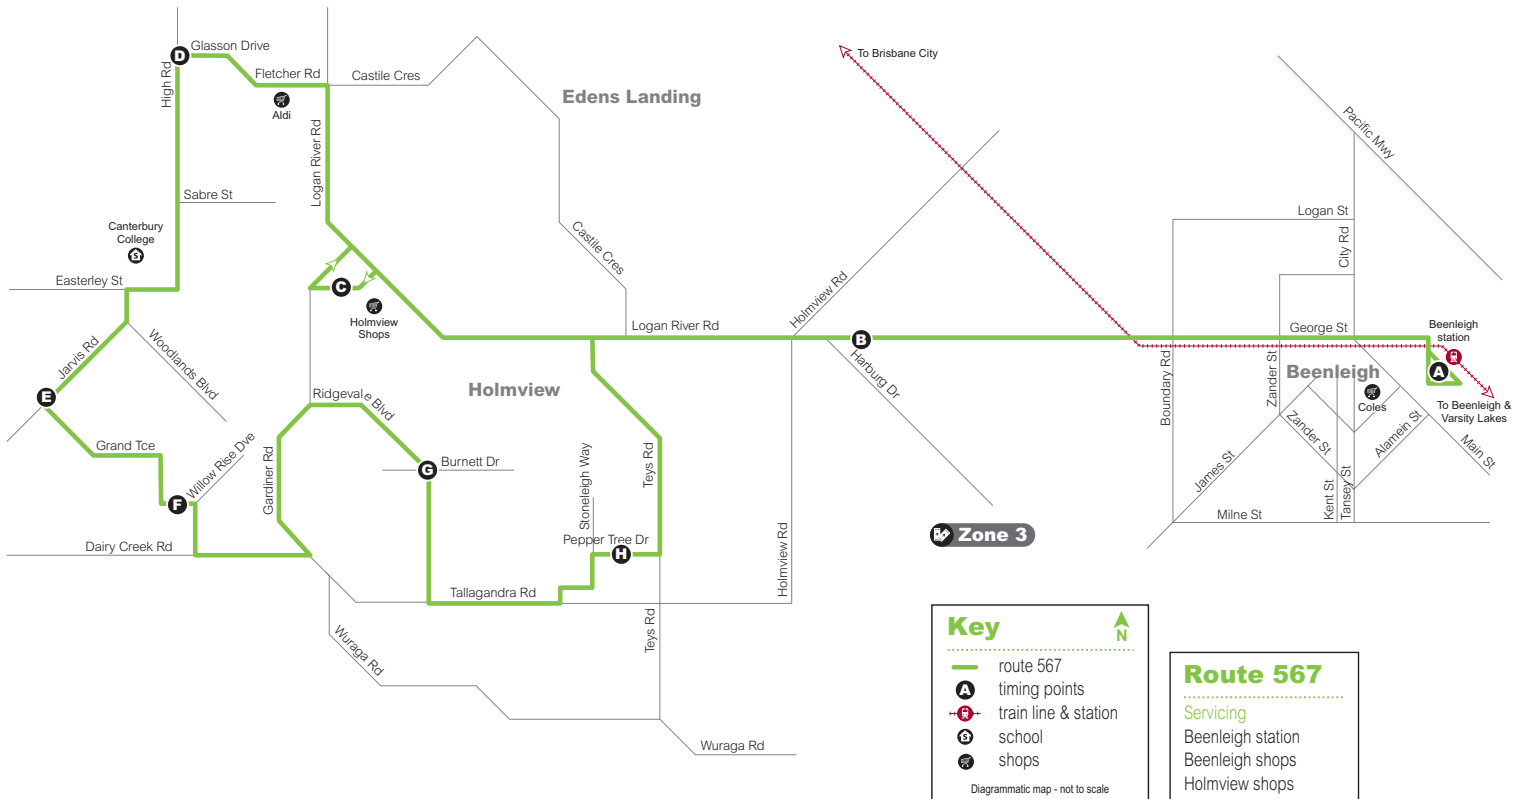

## Route descriptions

### 567 Holmview to Beenleigh

servicing Waterford, Holmview and Beenleigh

TLLCBSTT015

Due to unforeseen circumstances, details on this timetable may change.

Download the MyTransLink app for the most relevant bus, train, ferry and tram information in the palm of your hand.

## Route 567

## Route map

**Monday to Friday**

map ref	Route number	567 am	567 am	567 am	567 am	567 am	567 am	567 pm	567 pm	567 pm	567 pm	567 pm	567 pm	
<p> For real-time connecting train services, please download the <b>MyTransLink</b> app, visit <a href="http://translink.com.au">translink.com.au</a> or call 13 12 30.</p>														
A	Beenleigh station	-	7.25	8.25	9.25	10.25	11.25	12.25	1.25	2.25	3.25	4.25	5.25	6.25
B	Logan River Road & Harburg Drive	-	7.29	8.29	9.29	10.29	11.29	12.29	1.29	2.29	3.29	4.29	5.29	6.29
C	Holmview shops	6.34	7.34	8.34	9.34	10.34	11.34	12.34	1.34	2.34	3.34	4.34	5.34	6.34
D	Glasson Drive near High Road	6.37	7.37	8.37	9.37	10.37	11.37	12.37	1.37	2.37	3.37	4.37	5.37	6.37
E	Jarvis Road near Grand Terrace	6.42	7.42	8.42	9.42	10.42	11.42	12.42	1.42	2.42	3.42	4.42	5.42	6.42
F	Grand Terrace near Willow Rise Drive	6.45	7.45	8.45	9.45	10.45	11.45	12.45	1.45	2.45	3.45	4.45	5.45	6.45
G	Ridgevale Boulevard near Amari Street	6.49	7.49	8.49	9.49	10.49	11.49	12.49	1.49	2.49	3.49	4.49	5.49	6.49
H	Pepper Tree Drive near Stoneleigh Way	6.53	7.53	8.53	9.53	10.53	11.53	12.53	1.53	2.53	3.53	4.53	5.53	6.53
C	Holmview shops	6.56	7.56	8.56	9.56	10.56	11.56	12.56	1.56	2.56	3.56	4.56	5.56	6.56
B	Logan River Road & Harburg Drive	7.01	8.01	9.01	10.01	11.01	12.01	1.01	2.01	3.01	4.01	5.01	6.01	-
A	Beenleigh station	7.06	8.06	9.06	10.06	11.06	12.06	1.06	2.06	3.06	4.06	5.06	6.06	-
<p> For real-time connecting train services, please download the <b>MyTransLink</b> app, visit <a href="http://translink.com.au">translink.com.au</a> or call 13 12 30.</p>														