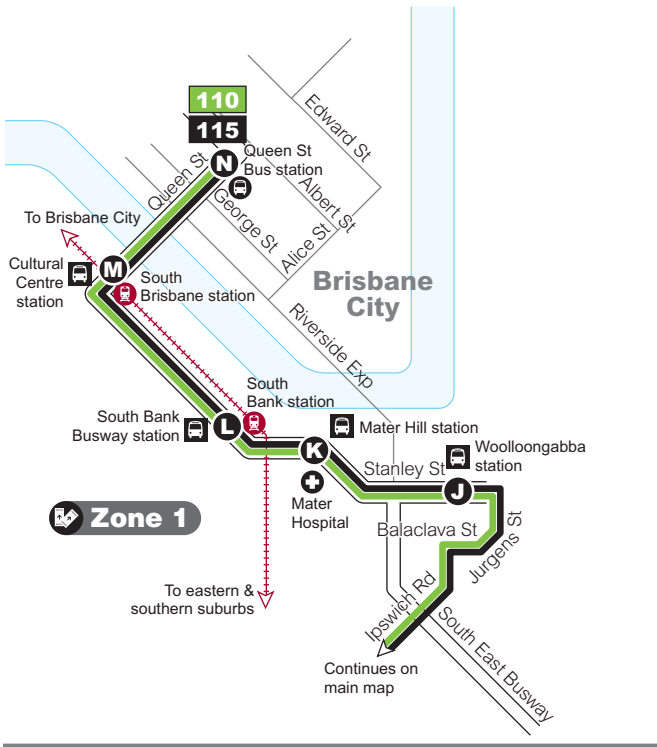

## Saturday (cont...)

map ref	Route number	110	110	110	110	110	110	110	110	110
		pm	pm	pm	pm	pm	pm	pm	pm	am
N	Queen St Bus station 1c	5.42	6.12	6.42	7.42	8.42	9.42	10.42	11.42	12.42
M	Cultural Centre station PL2	5.43	6.13	6.43	7.43	8.43	9.43	10.43	11.43	12.43
L	South Bank Busway station	5.45	6.15	6.45	7.45	8.45	9.45	10.45	11.45	12.45
K	Mater Hill station	5.47	6.17	6.47	7.46	8.46	9.46	10.46	11.46	12.46
J	Woolloongabba station	5.48	6.18	6.48	7.47	8.47	9.47	10.47	11.47	12.47
I	PA Hospital (Ipswich Rd)	5.52	6.22	6.52	7.50	8.50	9.50	10.50	11.50	12.50
H	Annerley Junction	5.56	6.26	6.56	7.54	8.54	9.54	10.54	11.54	12.54
G	Moorvale	6.01	6.31	7.01	7.59	8.59	9.59	10.59	11.59	12.59
F	Salisbury station	6.04	6.34	7.04	8.02	9.02	10.02	11.02	12.02	1.02
E	Acacia Ridge East (Mitchell St)	6.10	6.40	7.10	8.07	9.07	10.07	11.07	12.07	1.07
D	Acacia Ridge (Learoyd Rd)	6.15	6.45	7.15	8.12	9.12	10.12	11.12	12.12	1.12
A	Inala Plaza	6.31	7.01	7.31	8.26	9.26	10.26	11.26	12.26	1.26

Routes

## Route map