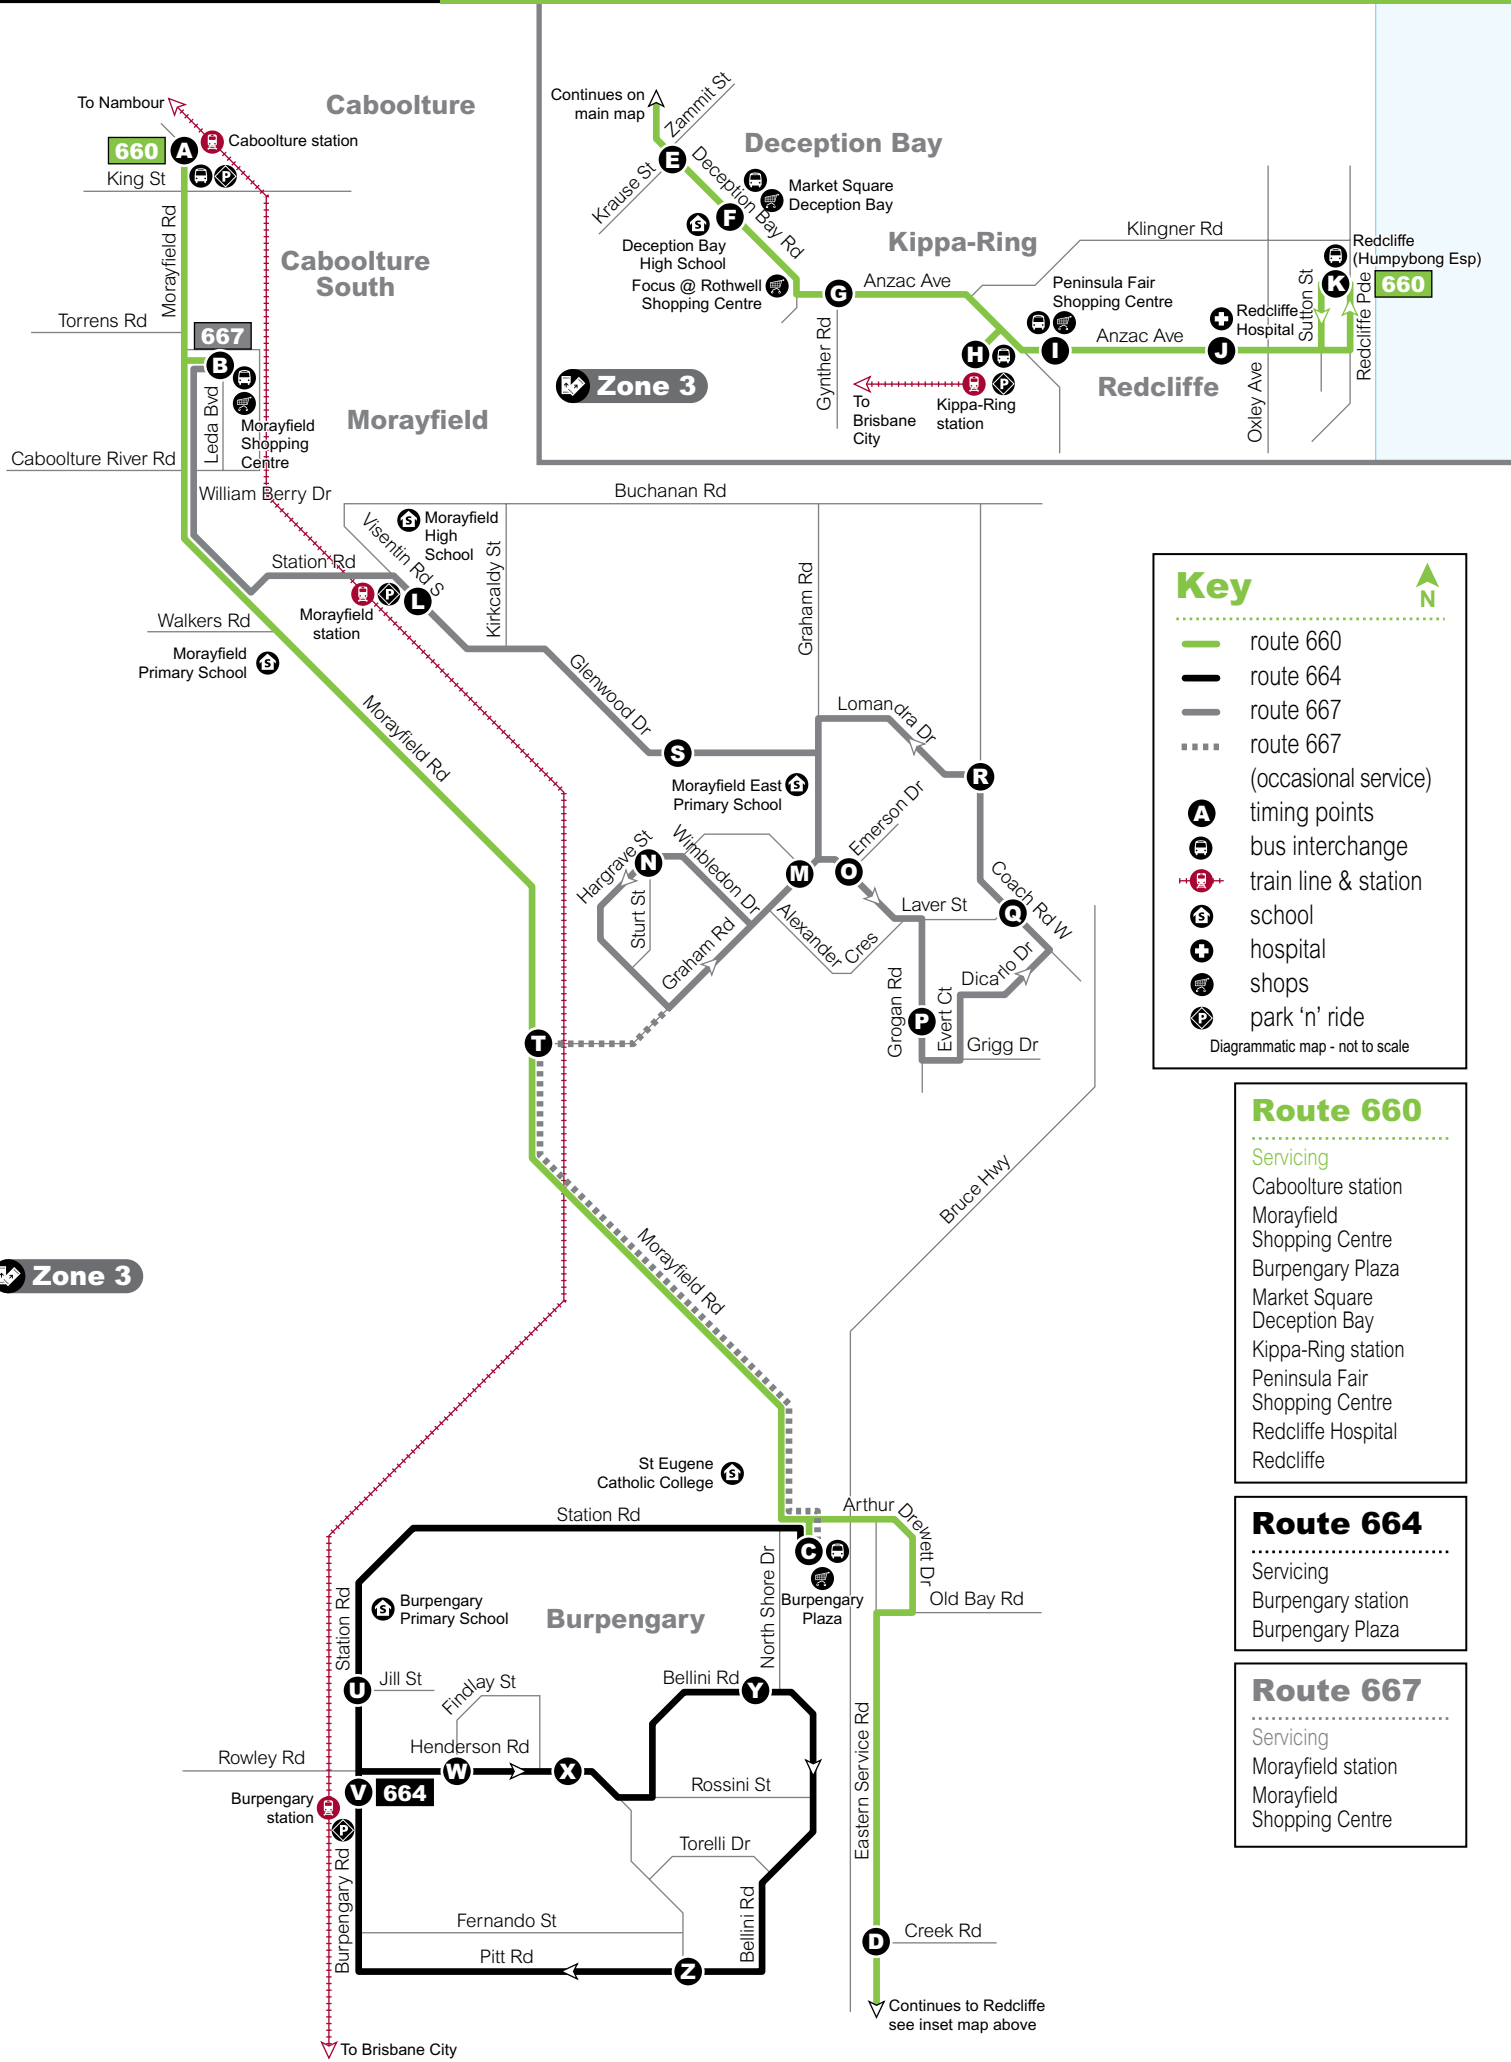

Routes

660, 664, 667

Route map

Zone 3

Zone 3

Key

- route 660
- route 664
- route 667
- route 667 (occasional service)
- timing points
- bus interchange
- train line & station
- school
- hospital
- shops
- park 'n' ride

Diagrammatic map - not to scale

Route 660

Servicing

- Caboolture station
- Morayfield Shopping Centre
- Burpengary Plaza
- Market Square Deception Bay
- Kippa-Ring station
- Peninsula Fair Shopping Centre
- Redcliffe Hospital
- Redcliffe

Route 664

Servicing

- Burpengary station
- Burpengary Plaza

Route 667

Servicing

- Morayfield station
- Morayfield Shopping Centre

Continues on main map

Continues to Redcliffe see inset map above