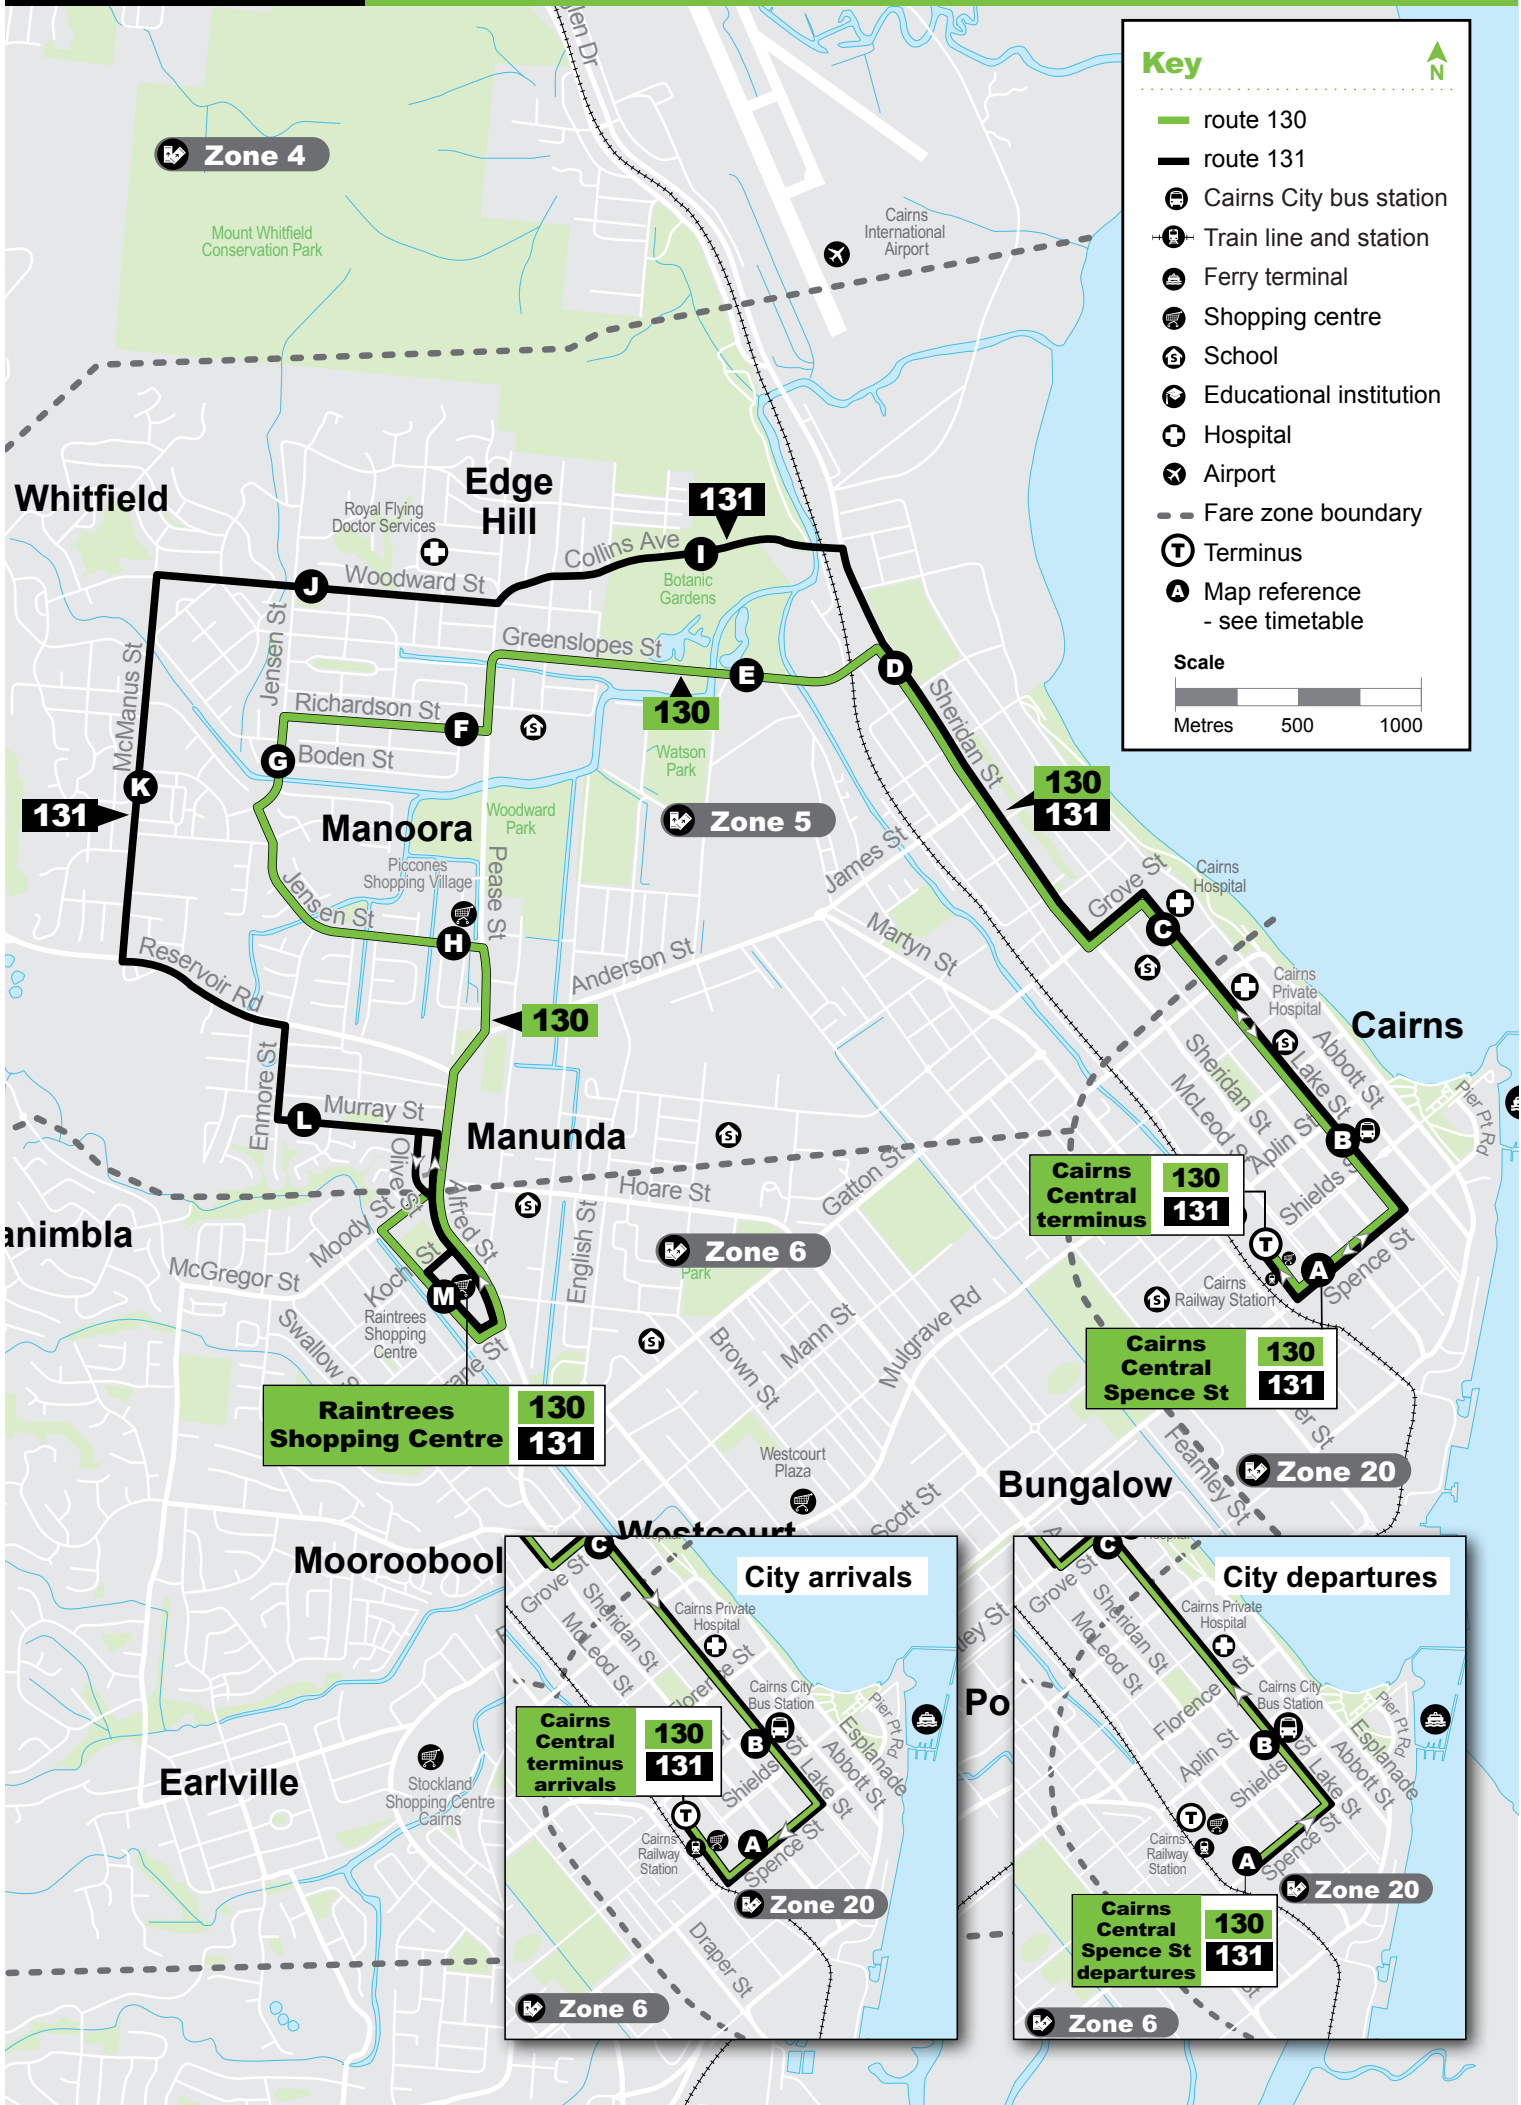

Fares

Fares are calculated on the number of zones you use in your journey.

Fare zone calculator				
Zone		Destination zone		
Zone		5	6	20
Origin zone	5	1	2	2
	6	2	1	2
	20	2	2	1

*special City fare applies to travel in central City area (zone 20)

Ticket options

TransLink single:

One-way ticket to reach your destination, including transfers within two hours on any TransLink service.

TransLink daily:

Unlimited travel within the zones purchased until the last service scheduled on the day of issue, valid on all TransLink services.

TransLink weekly:

Unlimited travel within the zones purchased for one week (seven consecutive days) from the date of issue, valid on all TransLink services.

Concessions

Information on discounts and concessions is available at translink.com.au.

Timetables

All timetables are available at: translink.com.au or www.sunbus.com.au.

Translating and Interpreting Service
131 450.

Timetable information

How to read this timetable

1. Use the route map to find the two timing points you are located between.
2. Locate these points on the timetable.
3. Your bus is scheduled to arrive between the times shown for these points. For example, if your bus stop is situated between timing points **A** and **B** on the map, then the bus is scheduled to arrive between the times listed for **A** and **B**.

Please be advised that the times shown are approximate. We ask that passengers be at the bus stop no less than five minutes prior to the scheduled departure time.

Travel tips

1. Visit translink.com.au/cairns or call **13 12 30** to pre-plan your journey and access real-time bus timetable information.
2. If you have a concession card, have it ready to show the driver.
3. Check the approaching bus is the service you require by looking at the destination sign.
4. Raise your hand to signal to the driver that you want the bus to stop.
5. Once you've boarded just sit back and enjoy the ride. If you need to stand, securely hold on to a handle. Don't forget to ring the bell when you need to alight, and remain seated until the bus stops.
6. If crossing the road after alighting, wait for the bus to move away and check the road is clear.

Your **Cairns** bus operator

Due to unforeseen circumstances, details on this timetable may change.

Download the MyTransLink app for the most up-to-date bus information on bus timetables, maps and journey planning.

Visit translink.com.au or call **13 12 30**

© The State of Queensland (Department of Transport and Main Roads) 2017
Route 130/131 printed June 2017

130, 131, 131N

- **130** Cairns Central to Raintrees
- **131** Cairns Central to Raintrees
- **131N** Late night on demand service

Effective from **19 June 2017**

Route descriptions

130 **Cairns Central to Raintrees Shopping Centre**
servicing Cairns City bus station, Cairns Hospital, Centenary Lakes, Manoora and Edge Hill.
Operates 7 days.

131 **Cairns Central to Raintrees Shopping Centre**
servicing Cairns City bus station, Cairns Hospital, Cairns Botanic Gardens, Edge Hill and Whitfield.
Operates 7 days.

131N **Cairns Central to Raintrees Shopping Centre**
late night on demand service between Redlynch and the city, combining 130 and 131.
Operates 7 days.

Route 130,131

Route map