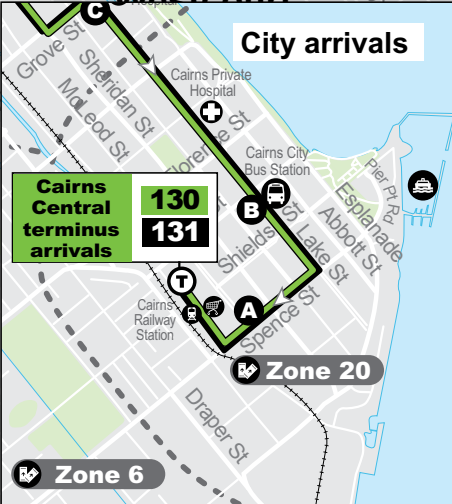

Fares

Fares are calculated on the number of zones you use in your journey.

Fare zone calculator				
Zone		Destination zone		
Zone		5	6	20
Origin zone	5	1	2	2
	6	2	1	2
	20	2	2	1

*special City fare applies to travel in central City area (zone 20)

Ticket options

TransLink single:

One-way ticket to reach your destination, including transfers within two hours on any TransLink service.

TransLink daily:

Unlimited travel within the zones purchased until the last service scheduled on the day of issue, valid on all TransLink services.

TransLink weekly:

Unlimited travel within the zones purchased for one week (seven consecutive days) from the date of issue, valid on all TransLink services.

Concessions

Information on discounts and concessions is available at translink.com.au.

Timetables

All timetables are available at: translink.com.au or www.sunbus.com.au.

Translating and Interpreting Service
131 450.

Timetable information

How to read this timetable

1. Use the route map to find the two timing points you are located between.
2. Locate these points on the timetable.
3. Your bus is scheduled to arrive between the times shown for these points. For example, if your bus stop is situated between timing points **A** and **B** on the map, then the bus is scheduled to arrive between the times listed for **A** and **B**.

Please be advised that the times shown are approximate. We ask that passengers be at the bus stop no less than five minutes prior to the scheduled departure time.

Travel tips

1. Visit translink.com.au/cairns or call **13 12 30** to pre-plan your journey and access real-time bus timetable information.
2. If you have a concession card, have it ready to show the driver.
3. Check the approaching bus is the service you require by looking at the destination sign.
4. Raise your hand to signal to the driver that you want the bus to stop.
5. Once you've boarded just sit back and enjoy the ride. If you need to stand, securely hold on to a handle. Don't forget to ring the bell when you need to alight, and remain seated until the bus stops.
6. If crossing the road after alighting, wait for the bus to move away and check the road is clear.

Your **Cairns** bus operator

Due to unforeseen circumstances, details on this timetable may change.

Download the MyTransLink app for the most up-to-date bus information on bus timetables, maps and journey planning.

Visit translink.com.au or call **13 12 30**

© The State of Queensland (Department of Transport and Main Roads) 2017
Route 130/131 printed June 2017

130, 131, 131N

- **130** Cairns Central to Raintrees
- **131** Cairns Central to Raintrees
- **131N** Late night on demand service

Effective from **19 June 2017**

Route descriptions

130 **Cairns Central to Raintrees Shopping Centre**
servicing Cairns City bus station, Cairns Hospital, Centenary Lakes, Manoora and Edge Hill.
Operates 7 days.

131 **Cairns Central to Raintrees Shopping Centre**
servicing Cairns City bus station, Cairns Hospital, Cairns Botanic Gardens, Edge Hill and Whitfield.
Operates 7 days.

131N **Cairns Central to Raintrees Shopping Centre**
late night on demand service between Redlynch and the city, combining 130 and 131.
Operates 7 days.

Route 130,131

Route map