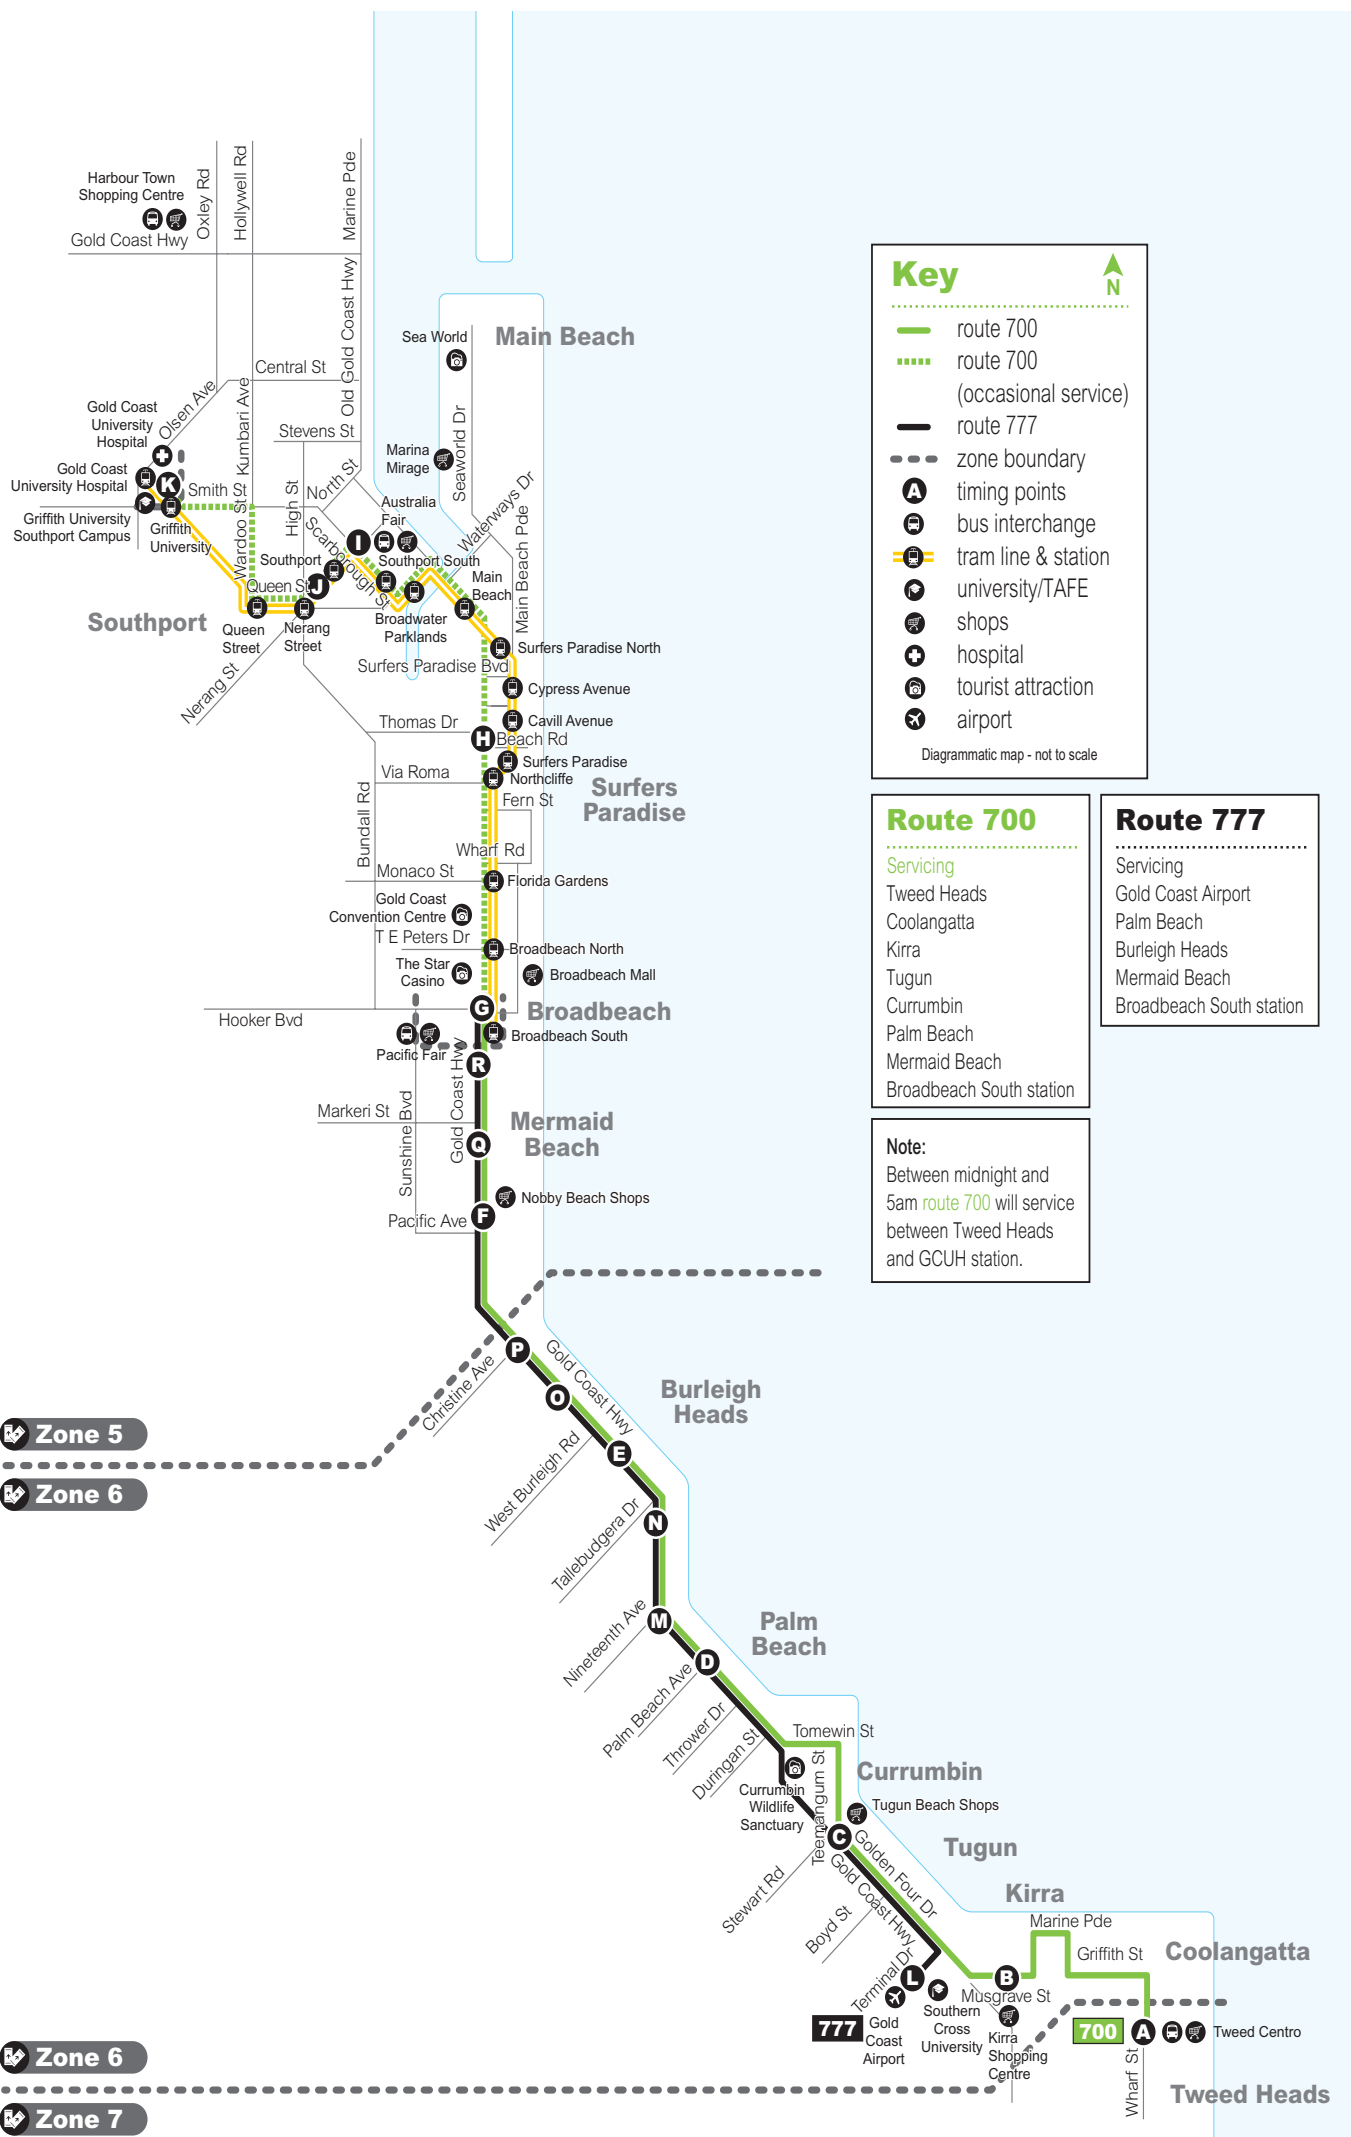

Key

- route 700
- - - route 700 (occasional service)
- route 777
- - - zone boundary
- A** timing points
- bus interchange
- tram line & station
- university/TAFE
- shops
- hospital
- tourist attraction
- airport

Note:
Between midnight and 5am route 700 will service between Tweed Heads and GCUH station.

Zone 5

Zone 6

Zone 6

Zone 7

Saturday (cont...)

map ref	Route number	700	700	700	700	700	700	700	700	700	700	700	700	700	700	700	700	700	700
		pm	pm	pm	pm	pm	pm	am	am	am	am	am	am	am	am	am	am	am	am
G	Broadbeach South station, stop A	10.21	10.36	10.51	11.06	11.21	11.36	11.51	12.06	12.21	12.36	1.06	1.36	2.06	2.36	3.06	3.36	4.06	4.36
F	Nobby's Beach Shops	10.25	10.40	10.55	11.10	11.25	11.40	11.55	12.10	12.25	12.40	1.10	1.40	2.10	2.40	3.10	3.40	4.10	4.40
E	Burleigh Heads	10.31	10.46	11.01	11.16	11.31	11.46	12.01	12.16	12.31	12.46	1.16	1.46	2.16	2.46	3.16	3.46	4.16	4.46
D	Palm Beach	10.38	10.53	11.08	11.23	11.38	11.53	12.08	12.23	12.38	12.53	1.23	1.53	2.23	2.53	3.23	3.53	4.23	4.53
C	Tugun Beach Shops	10.43	10.58	11.13	11.28	11.43	11.58	12.13	12.28	12.43	12.58	1.28	1.58	2.28	2.58	3.28	3.58	4.28	4.58
B	Musgrave St at Kirra Shops	10.51	11.06	11.21	11.36	11.51	12.06	12.21	12.36	12.51	1.06	1.36	2.06	2.36	3.06	3.36	4.06	4.36	5.06
A	Tweed Heads, Wharf St	10.56	11.11	11.26	11.41	11.56	12.11	12.26	12.41	12.56	1.11	1.41	2.11	2.41	3.11	3.41	4.11	4.41	5.11