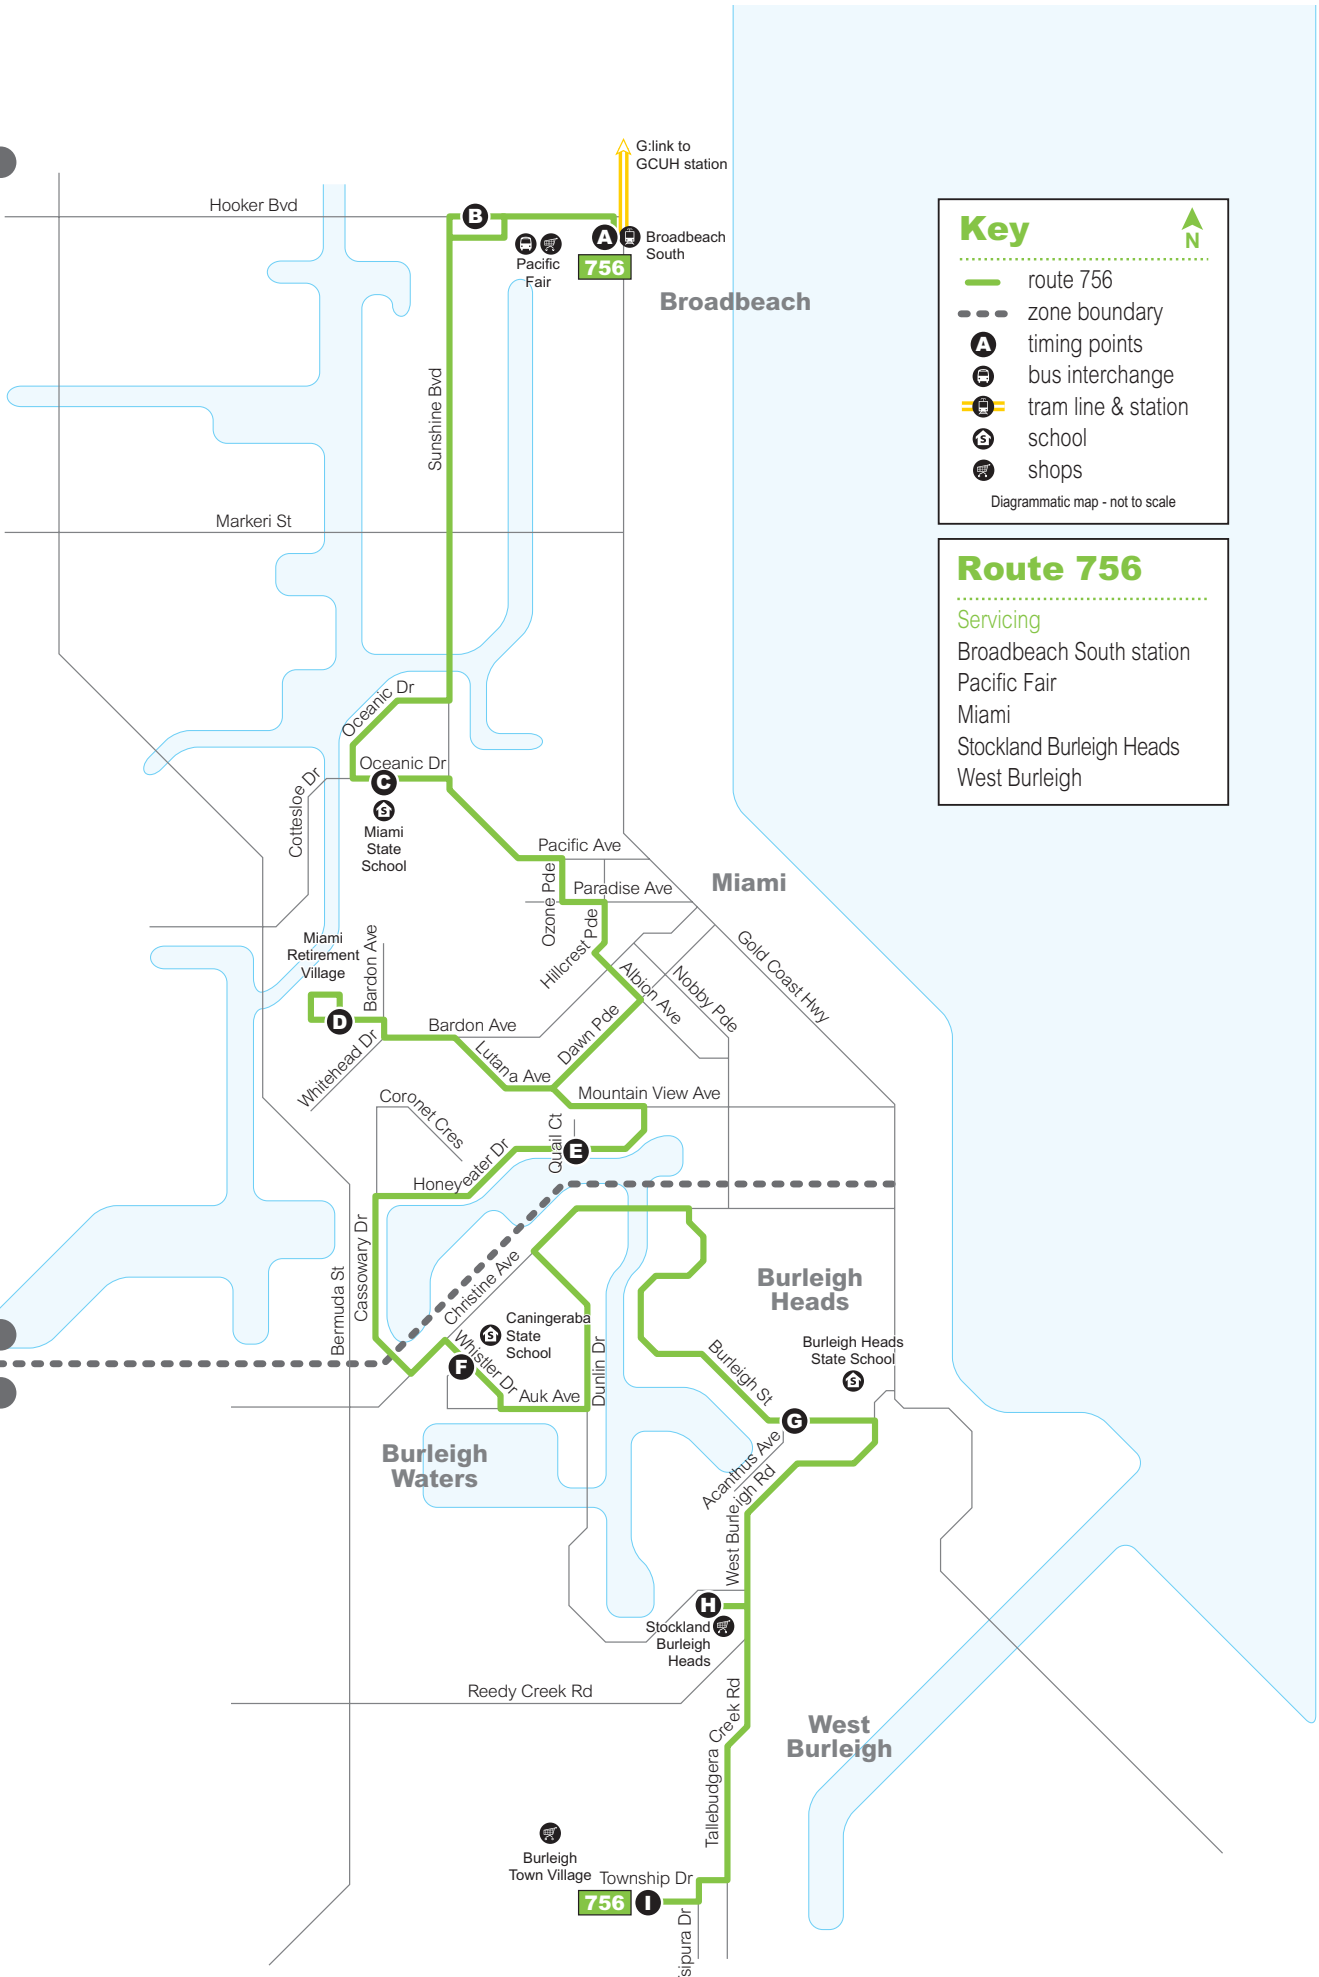

© The State of Queensland (Department of Transport and Main Roads) 2016
Printed December 2016

 **756**

Broadbeach South station to West Burleigh via Miami

Effective from 9 January 2017

Route description

756 Broadbeach South station to West Burleigh servicing Broadbeach South station, Pacific Fair, Miami, Stockland Burleigh Heads and West Burleigh. Operates 7 days.

Track your bus
in real-time with our
MyTransLink app.

Also available for train, ferry and tram.

Zone 5

Zone 5

Zone 6

Key

- route 756
- zone boundary
- timing points
- bus interchange
- tram line & station
- school
- shops

Saturday, Sunday & public holidays*

<small>map ref</small> Route number	756	756	756	756	756	756	756	756	756	756
	am	am	am	am	am	pm	pm	pm	pm	pm
A Broadbeach South station, stop D	7.49	8.49	9.49	10.49	11.49	12.49	1.49	2.49	3.49	4.49
B Pacific Fair Shopping Centre	7.54	8.54	9.54	10.54	11.54	12.54	1.54	2.54	3.54	4.54
C Miami School	8.00	9.00	10.00	11.00	12.00	1.00	2.00	3.00	4.00	5.00
D Miami Retirement Village	8.08	9.08	10.08	11.08	12.08	1.08	2.08	3.08	4.08	5.08
E Honeyeater Dr near Quail Ct	8.11	9.11	10.11	11.11	12.11	1.11	2.11	3.11	4.11	5.11
F Caningeraba Primary School	8.16	9.16	10.16	11.16	12.16	1.16	2.16	3.16	4.16	5.16
G Burleigh St near Acanthus Ave	8.25	9.25	10.25	11.25	12.25	1.25	2.25	3.25	4.25	5.25
H Stocklands Burleigh Heads	8.30	9.30	10.30	11.30	12.30	1.30	2.30	3.30	4.30	5.30
I West Burleigh, Township Dr	8.34	9.34	10.34	11.34	12.34	1.34	2.34	3.34	4.34	5.34