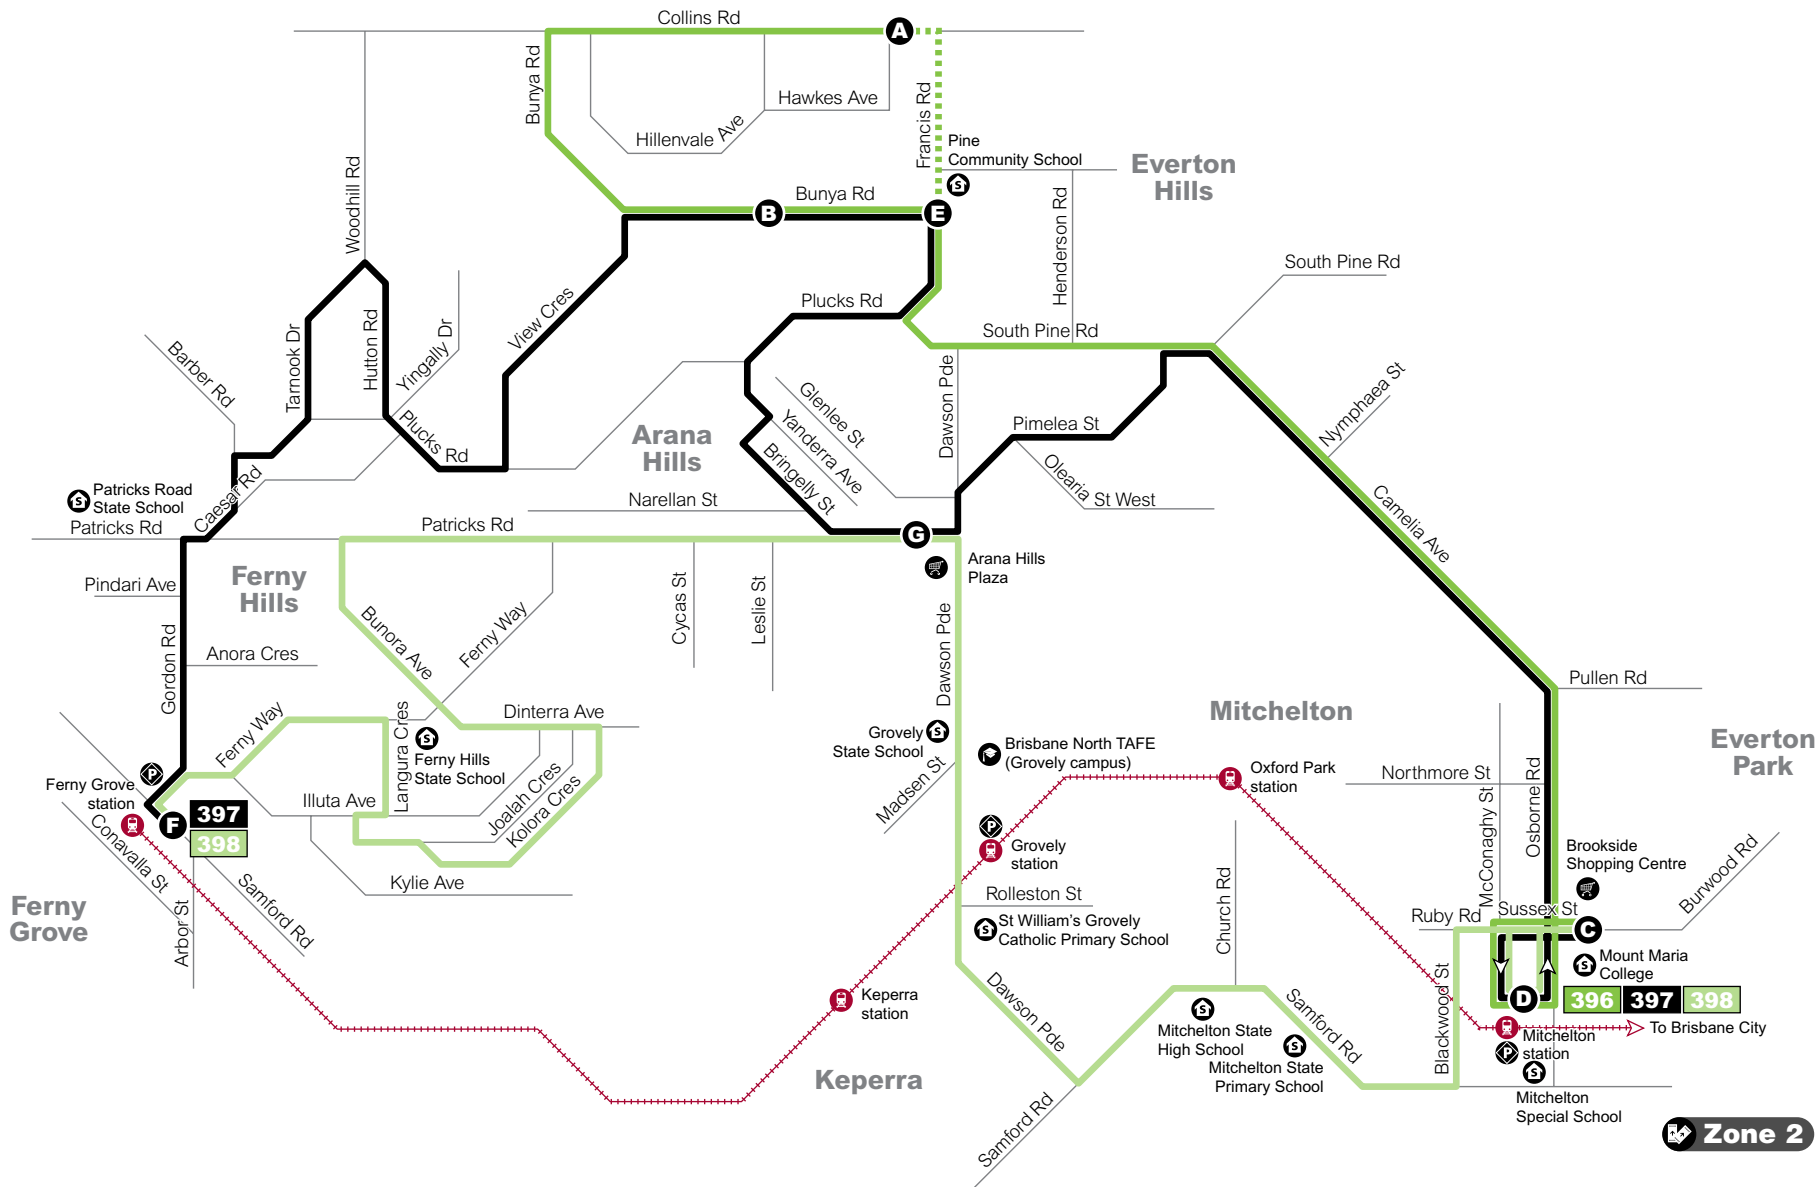

Key

- route 396
- route 396 (pm services)
- route 397
- route 398
- zone boundary
- timing points
- train line & station
- school
- university/TAFE
- shops
- park 'n' ride

Diagrammatic map - not to scale

Route 396

Servicing
Arana Hills
Everton Hills
Mitchelton

Route 397

Servicing
Ferry Grove
Ferry Hills
Arana Hills
Everton Hills
Mitchelton

Route 398

Servicing
Ferry Grove
Ferry Hills
Arana Hills
Grovely
Mitchelton

Zone 2

Zone 2