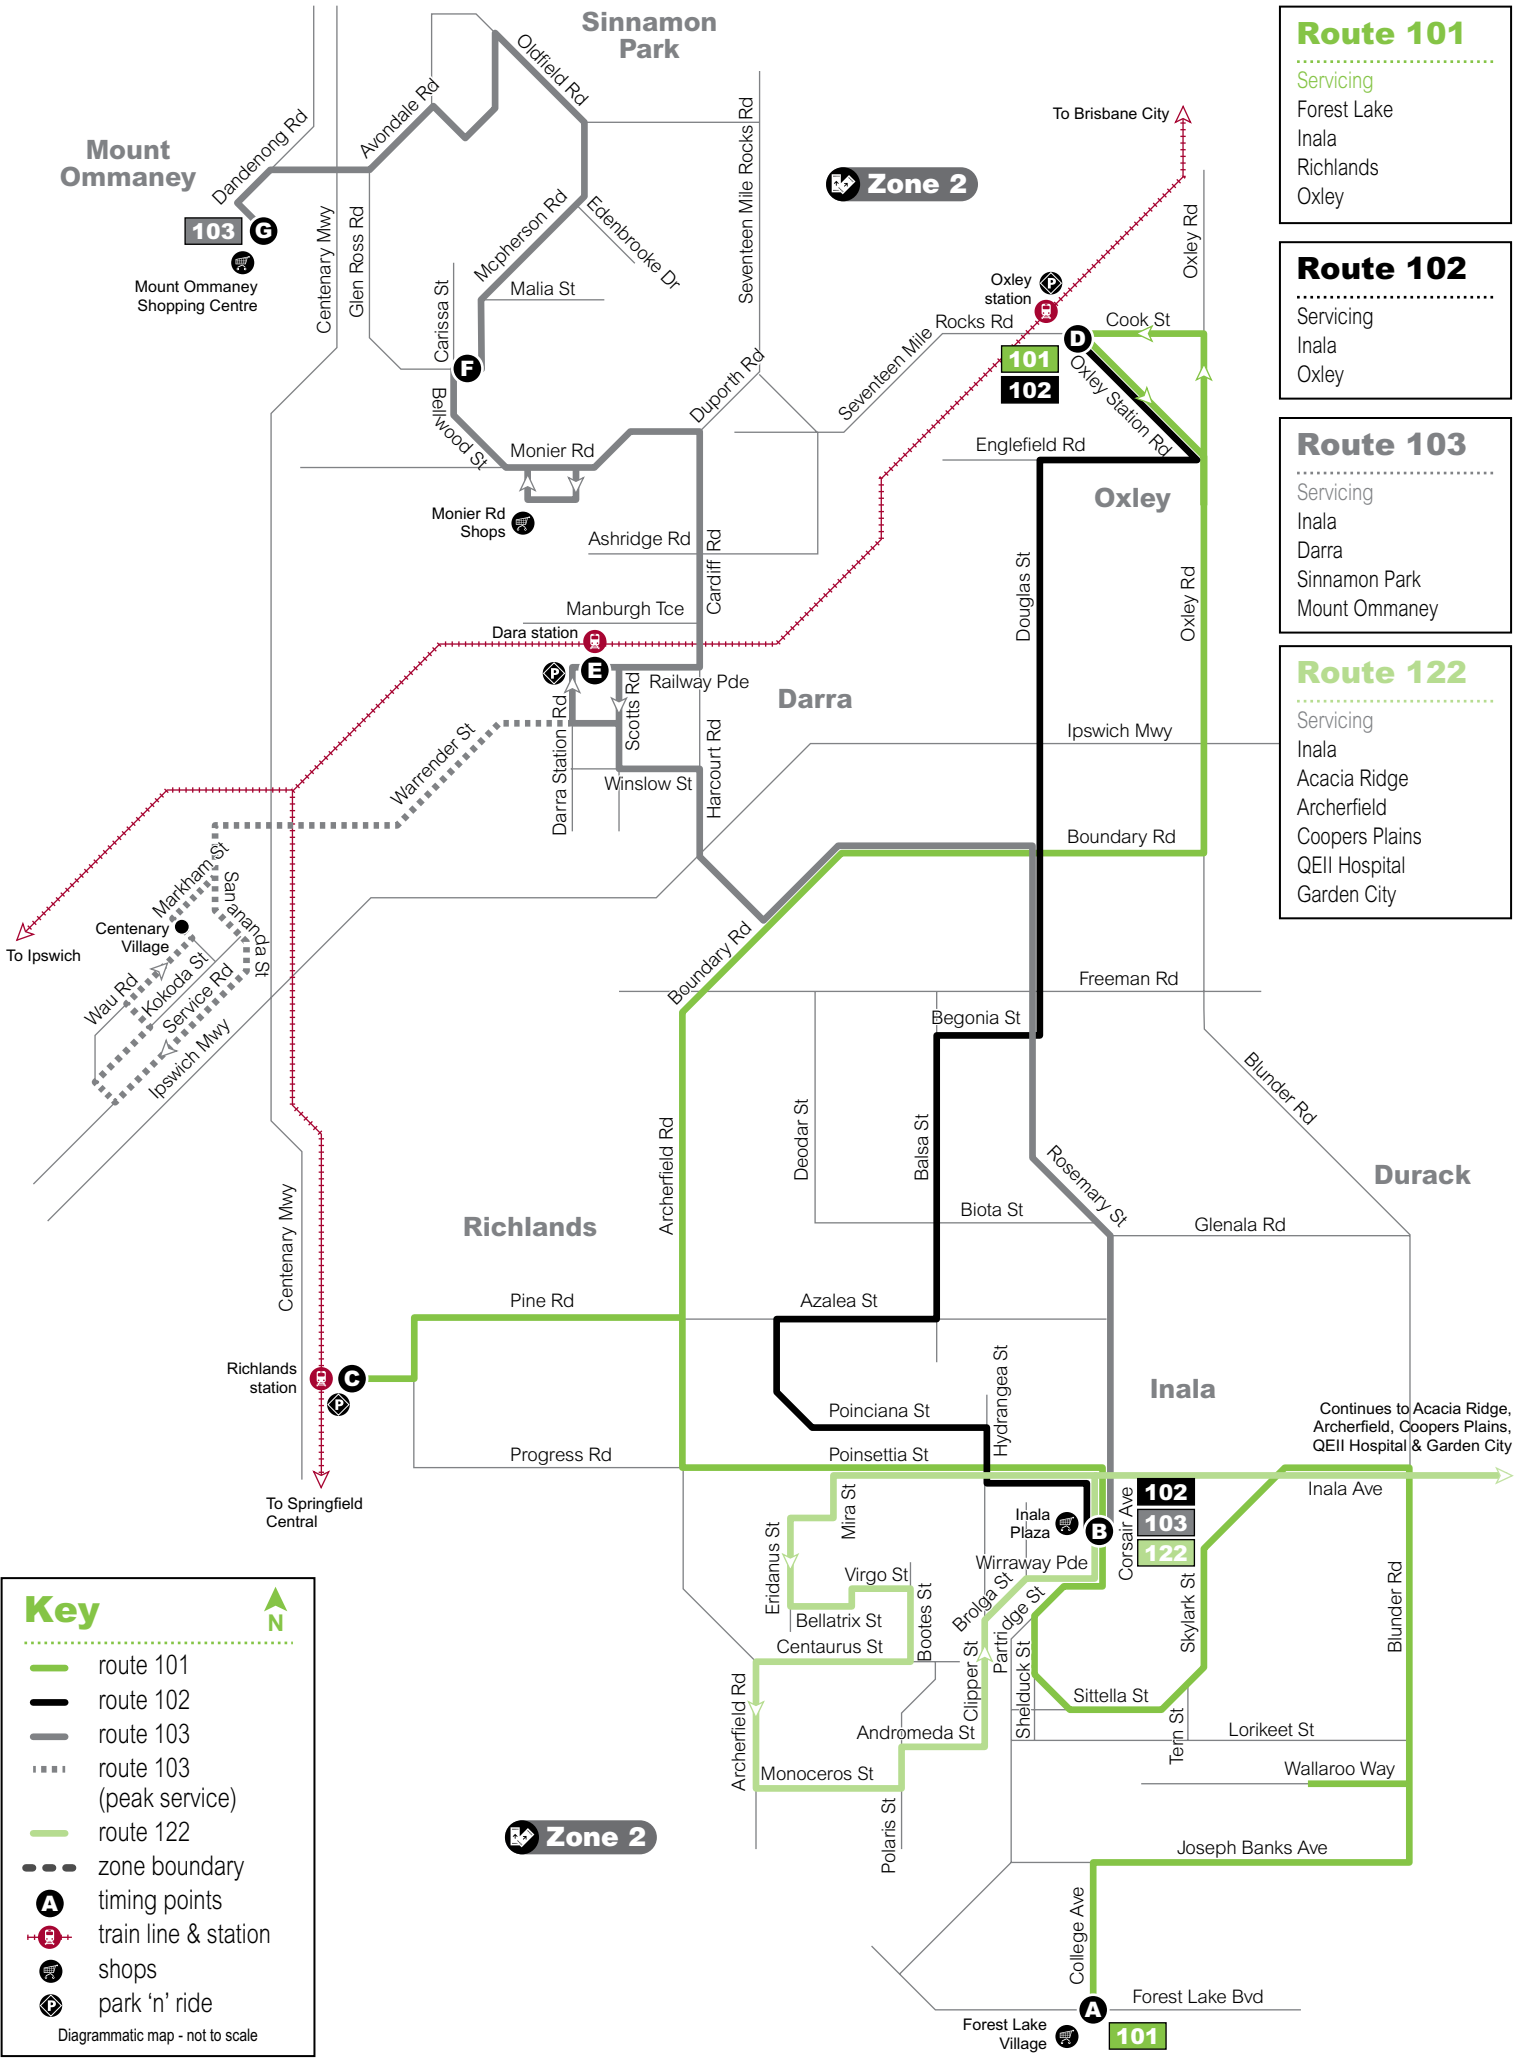

Route description

- 122** Inala to Garden City servicing Inala, Acacia Ridge, Archerfield, Coopers Plains, QEII Hospital and Garden City. Operates 7 days.

**101, 102,
103, 122**

- 101** Forest Lake to Oxley
102 Inala to Oxley
103 Inala to Mount Ommaney
122 Inala to Garden City

Effective from 9 January 2017

Route descriptions

- 101** Forest Lake to Oxley servicing Forest Lake, Inala, Richlands and Oxley. Operates 7 days.
- 102** Inala to Oxley servicing Inala, Inala West and Oxley. Operates 7 days.
- 103** Inala to Mount Ommaney servicing Inala, Darra, Sinnamon Park and Mount Ommaney. Operates 7 days.

Route map

Route 101

- Servicing
- Forest Lake
 - Inala
 - Richlands
 - Oxley

Route 102

- Servicing
- Inala
 - Oxley

Route 103

- Servicing
- Inala
 - Darra
 - Sinnamon Park
 - Mount Ommaney

Route 122

Diagrammatic map - not to scale

Continues to Acacia Ridge, Archerfield, Coopers Plains, QEll Hospital & Garden City

Forest Lake to Oxley

servicing Forest Lake, Inala, Richlands and Oxley

Monday to Friday

map ref	Route number	101	101	101	101	101	101	101	101	101	101	101	101	
		am	am	am	am	am	am	pm	pm	pm	pm	pm	pm	
A	Forest Lake Village	5.05	6.08	7.08	8.08	9.08	10.08	11.08	12.08	1.08	2.08	3.08	4.08	5.08
B	Inala Plaza D	5.25	6.28	7.28	8.28	9.28	10.28	11.28	12.28	1.28	2.28	3.28	4.28	5.28
C	Richlands station B	5.40	6.43	7.43	8.43	9.43	10.43	11.43	12.43	1.43	2.43	3.43	4.43	5.43
D	Oxley station	5.56	6.59	7.59	8.59	9.59	10.59	11.59	12.59	1.59	2.59	3.59	4.59	5.59