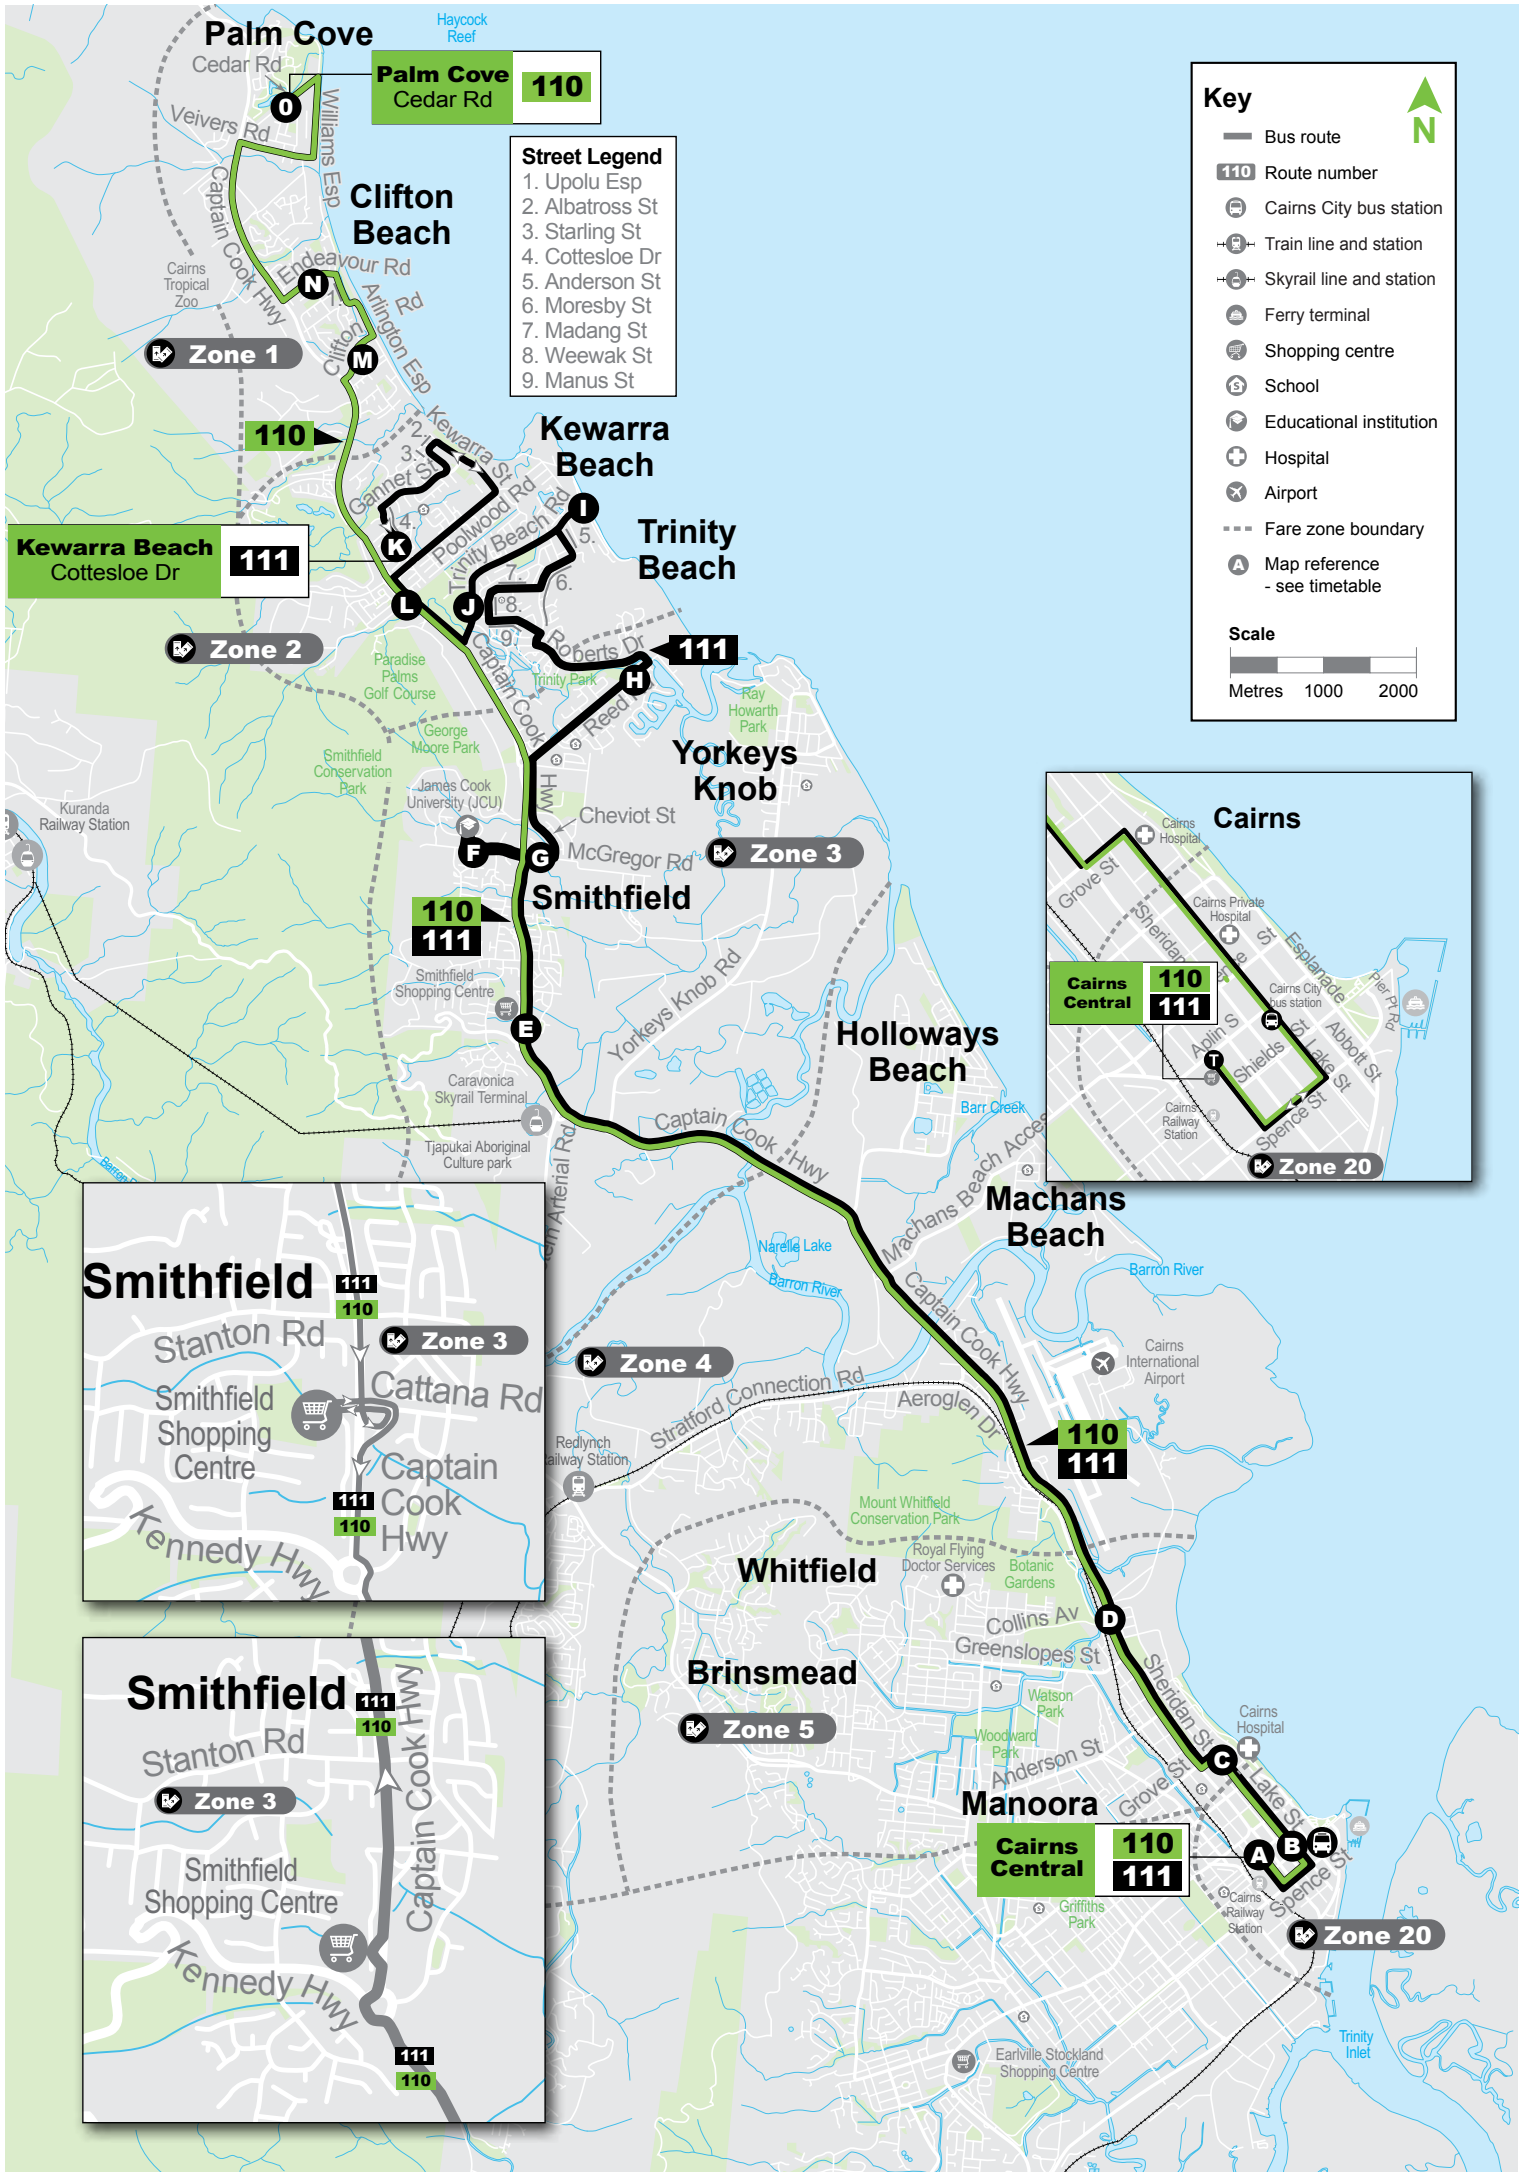

Palm Cove
Cedar Rd **110**

1. **Street Legend**
1. Upolu Esp
  2. Albatross St
  3. Starling St
  4. Cottesloe Dr
  5. Anderson St
  6. Moresby St
  7. Madang St
  8. Weewak St
  9. Manus St

Kewarra Beach
Cottesloe Dr **111**

Key

- Bus route
- **110** Route number
- Cairns City bus station
- Train line and station
- Skyrail line and station
- Ferry terminal
- Shopping centre
- School
- Educational institution
- Hospital
- Airport
- --- Fare zone boundary
- **A** Map reference - see timetable

Scale

Metres 1000 2000