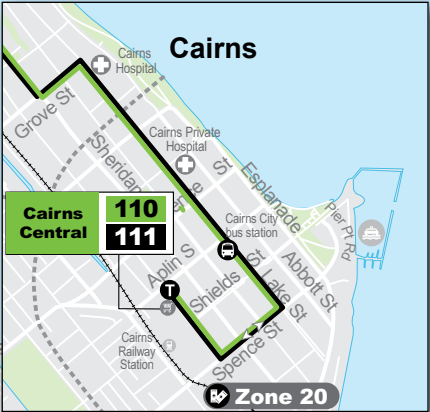

Cairns Central **110** **111**

Zone 20