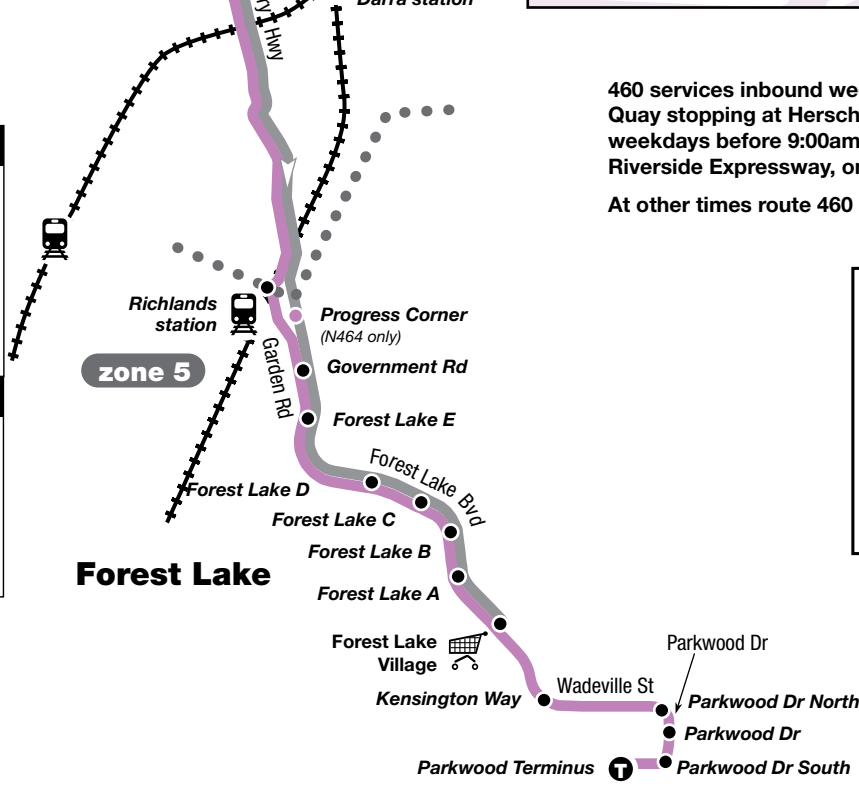

All outbound services departing the City after 9.30pm will set down passengers at any point on the route, where it is safe to do so for both the driver and passenger. Pick-ups will continue at established stops only.

Key

- route 460
- - - route 460 peak periods
- route N464
- bus stop
- NightLink bus stop
- Ⓣ terminus
- Ⓜ bus interchange
- ⋯ zone boundary
- 🛒 shopping centre
- 🚉 connecting train station
- 🚉 train station
- 🏟 stadium
- 🏥 hospital
- 🎡 tourist attraction
- 🚇 busway
- 🚇 busway station
- 📖 library

diagrammatic map - not to scale

Jamboree Heights

Forest Lake

route 460

- servicing**
- Heathwood
 - Forest Lake
 - Richlands station
 - Mt Ommaney
 - Indooroopilly
 - City

route N464

- servicing**
- Fortitude Valley
 - City
 - Indooroopilly
 - Mt Ommaney
 - Forest Lake