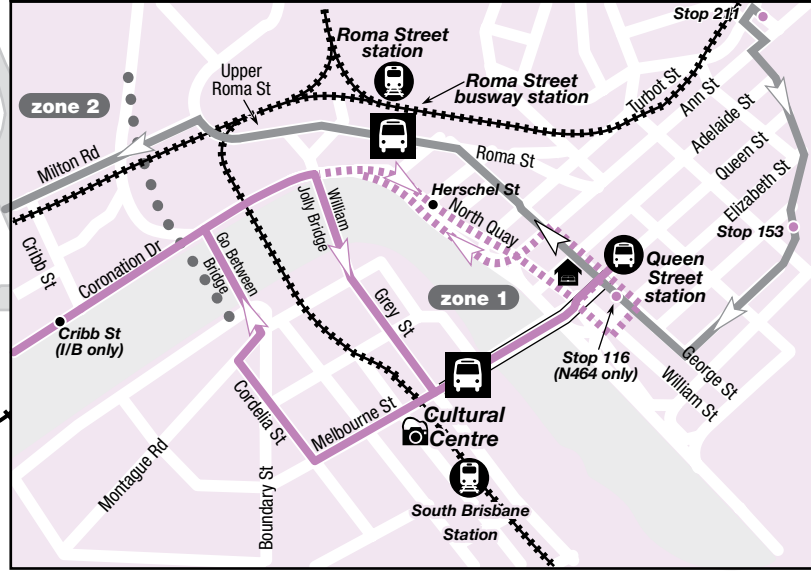

Key

- route 460
- - - route 460 peak periods
- route N464
- bus stop
- NightLink bus stop
- Ⓣ terminus
- Ⓜ bus interchange
- ⋯ zone boundary
- 🛒 shopping centre
- 🚉 connecting train station
- 🚉 train station
- 🏟 stadium
- 🏥 hospital
- 🎡 tourist attraction
- 🚇 busway
- 🚇 busway station
- 📖 library

diagrammatic map - not to scale

Jamboree Heights

Forest Lake

route 460

- servicing**
- Heathwood
 - Forest Lake
 - Richlands station
 - Mt Ommaney
 - Indooroopilly
 - City

route N464

- servicing**
- Fortitude Valley
 - City
 - Indooroopilly
 - Mt Ommaney
 - Forest Lake

Brisbane CBD inset

460 services inbound weekdays before 9:00am travel via North Quay stopping at Herschel St and leave the City outbound weekdays before 9:00am and between 4:00pm and 6:30pm via Riverside Expressway, omitting Cultural Centre Station.

At other times route 460 services travel via Cultural Centre.

N464 NightLink

Operates outbound hourly from 12:30 am until 4:30 am on Saturday and Sunday mornings from Brunswick St, stop 211. Night Link buses will drop off anywhere along the route where it is safe to do so.