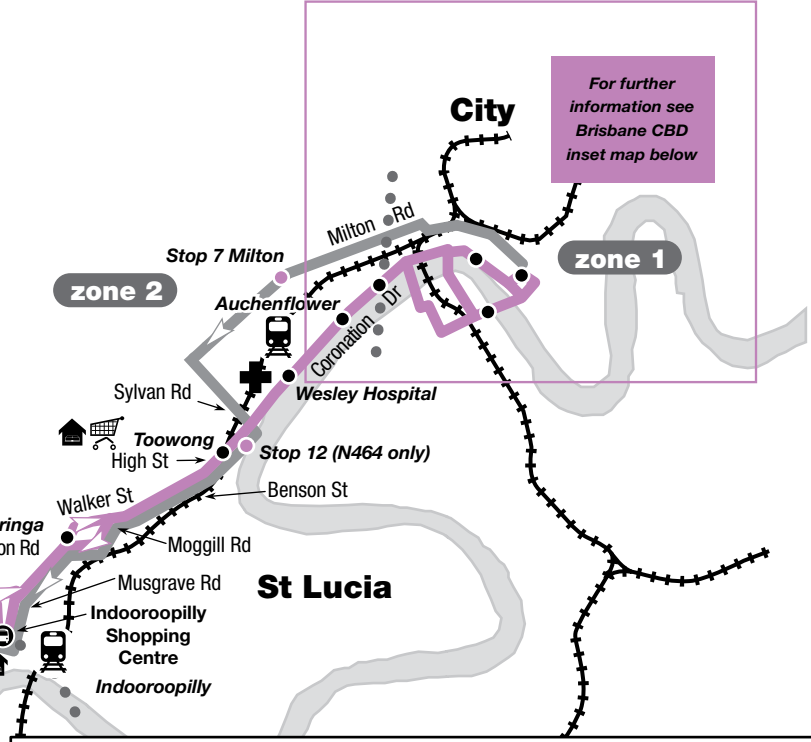

Key

- route 460
- - - route 460 peak periods
- route N464
- bus stop
- NightLink bus stop
- Ⓣ terminus
- Ⓜ bus interchange
- ⋯ zone boundary
- 🛒 shopping centre
- 🚉 connecting train station
- 🚉 train station
- 🏟 stadium
- 🏥 hospital
- 🎡 tourist attraction
- 🚇 busway
- 🚇 busway station
- 📖 library

diagrammatic map - not to scale

Jamboree Heights

Forest Lake

route 460

- servicing**
- Heathwood
 - Forest Lake
 - Richlands station
 - Mt Ommaney
 - Indooroopilly
 - City

route N464

- servicing**
- Fortitude Valley
 - City
 - Indooroopilly
 - Mt Ommaney
 - Forest Lake

Brisbane CBD inset

460 services inbound weekdays before 9:00am travel via North Quay stopping at Herschel St and leave the City outbound weekdays before 9:00am and between 4:00pm and 6:30pm via Riverside Expressway, omitting Cultural Centre Station.

At other times route 460 services travel via Cultural Centre.

N464 NightLink

Operates outbound hourly from 12:30 am until 4:30 am on Saturday and Sunday mornings from Brunswick St, stop 211. Night Link buses will drop off anywhere along the route where it is safe to do so.