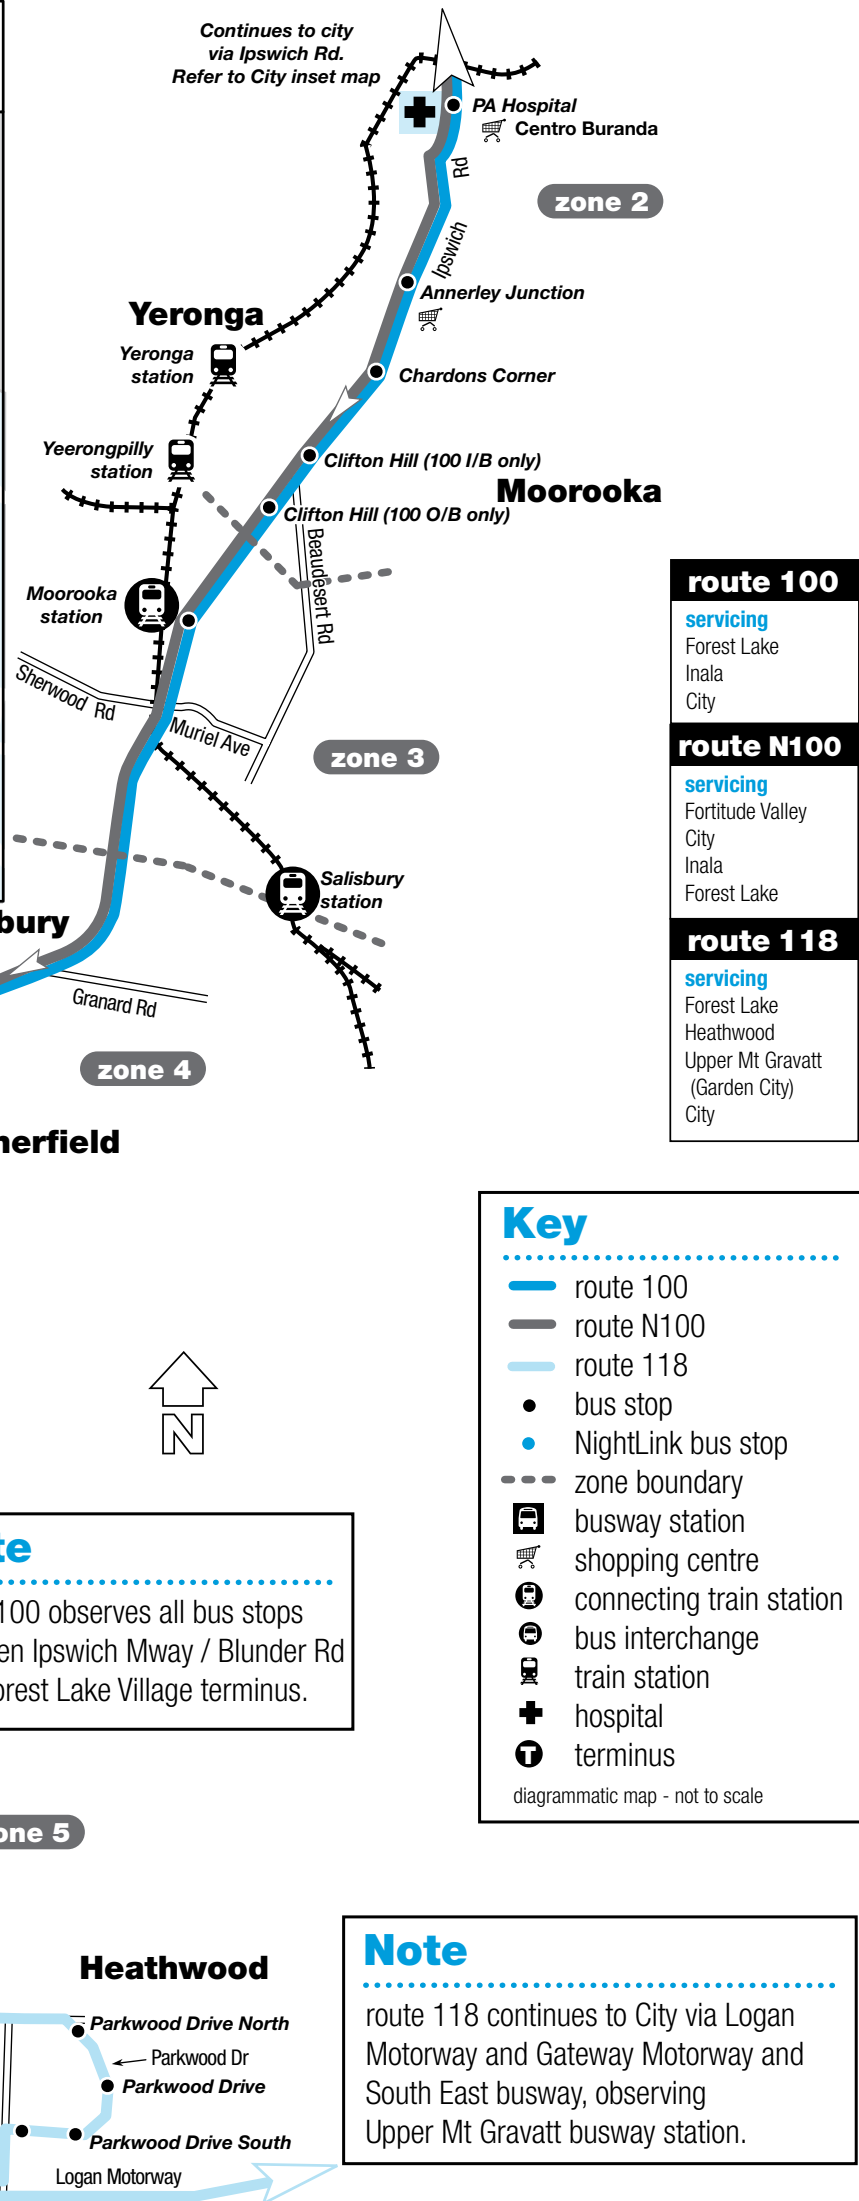

Continues to city via Ipswich Rd. Refer to City inset map