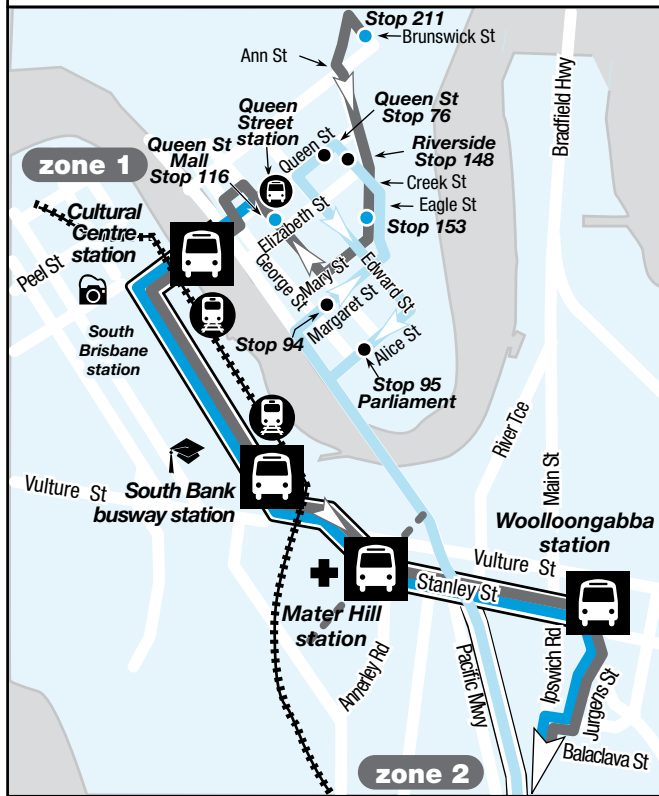

effective 22 July 2013

your **Brisbane South** bus operator

TRANSLink

Brisbane City

Inset

Continues to city via Ipswich Rd. Refer to City inset map

route 100
servicing Forest Lake Inala City
route N100
servicing Fortitude Valley City Inala Forest Lake
route 118
servicing Forest Lake Heathwood Upper Mt Gravatt (Garden City) City

Key

- route 100
- route N100
- route 118
- bus stop
- NightLink bus stop
- zone boundary
- busway station
- shopping centre
- connecting train station
- bus interchange
- train station
- hospital
- terminus

diagrammatic map - not to scale

Note
route 100 observes all bus stops between Ipswich Mway / Blunder Rd and Forest Lake Village terminus.

Note
route 118 continues to City via Logan Motorway and Gateway Motorway and South East busway, observing Upper Mt Gravatt busway station.