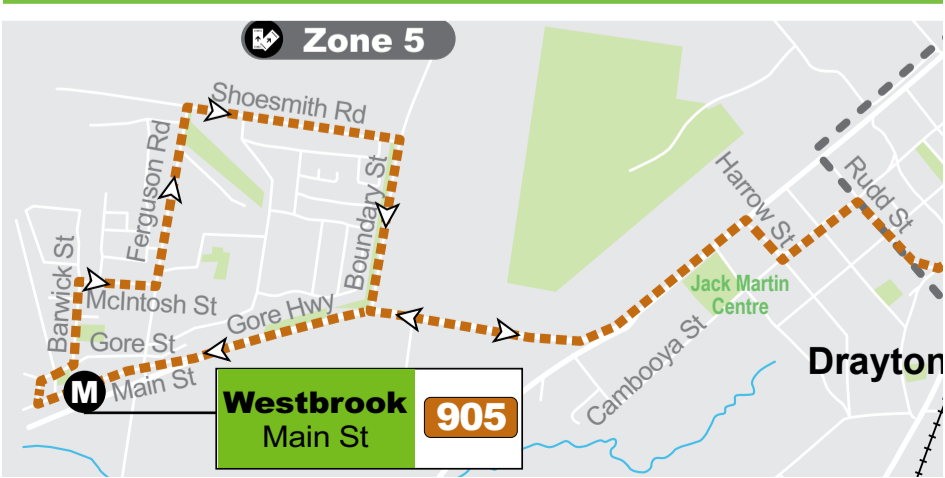

Route 905 to Westbrook map

Key

- Route 901
- Route 902
- Route 903
- Route 904
- Route 905
- Route 905 occasional
- Route 906
- Route 907
- Route 950
- Kan-go fixed route
- Train Line and Station
- Shopping Centre
- Retirement community
- School
- Educational Institution
- Hospital
- Airport
- Fare Zone boundary
- Map reference- see timetable