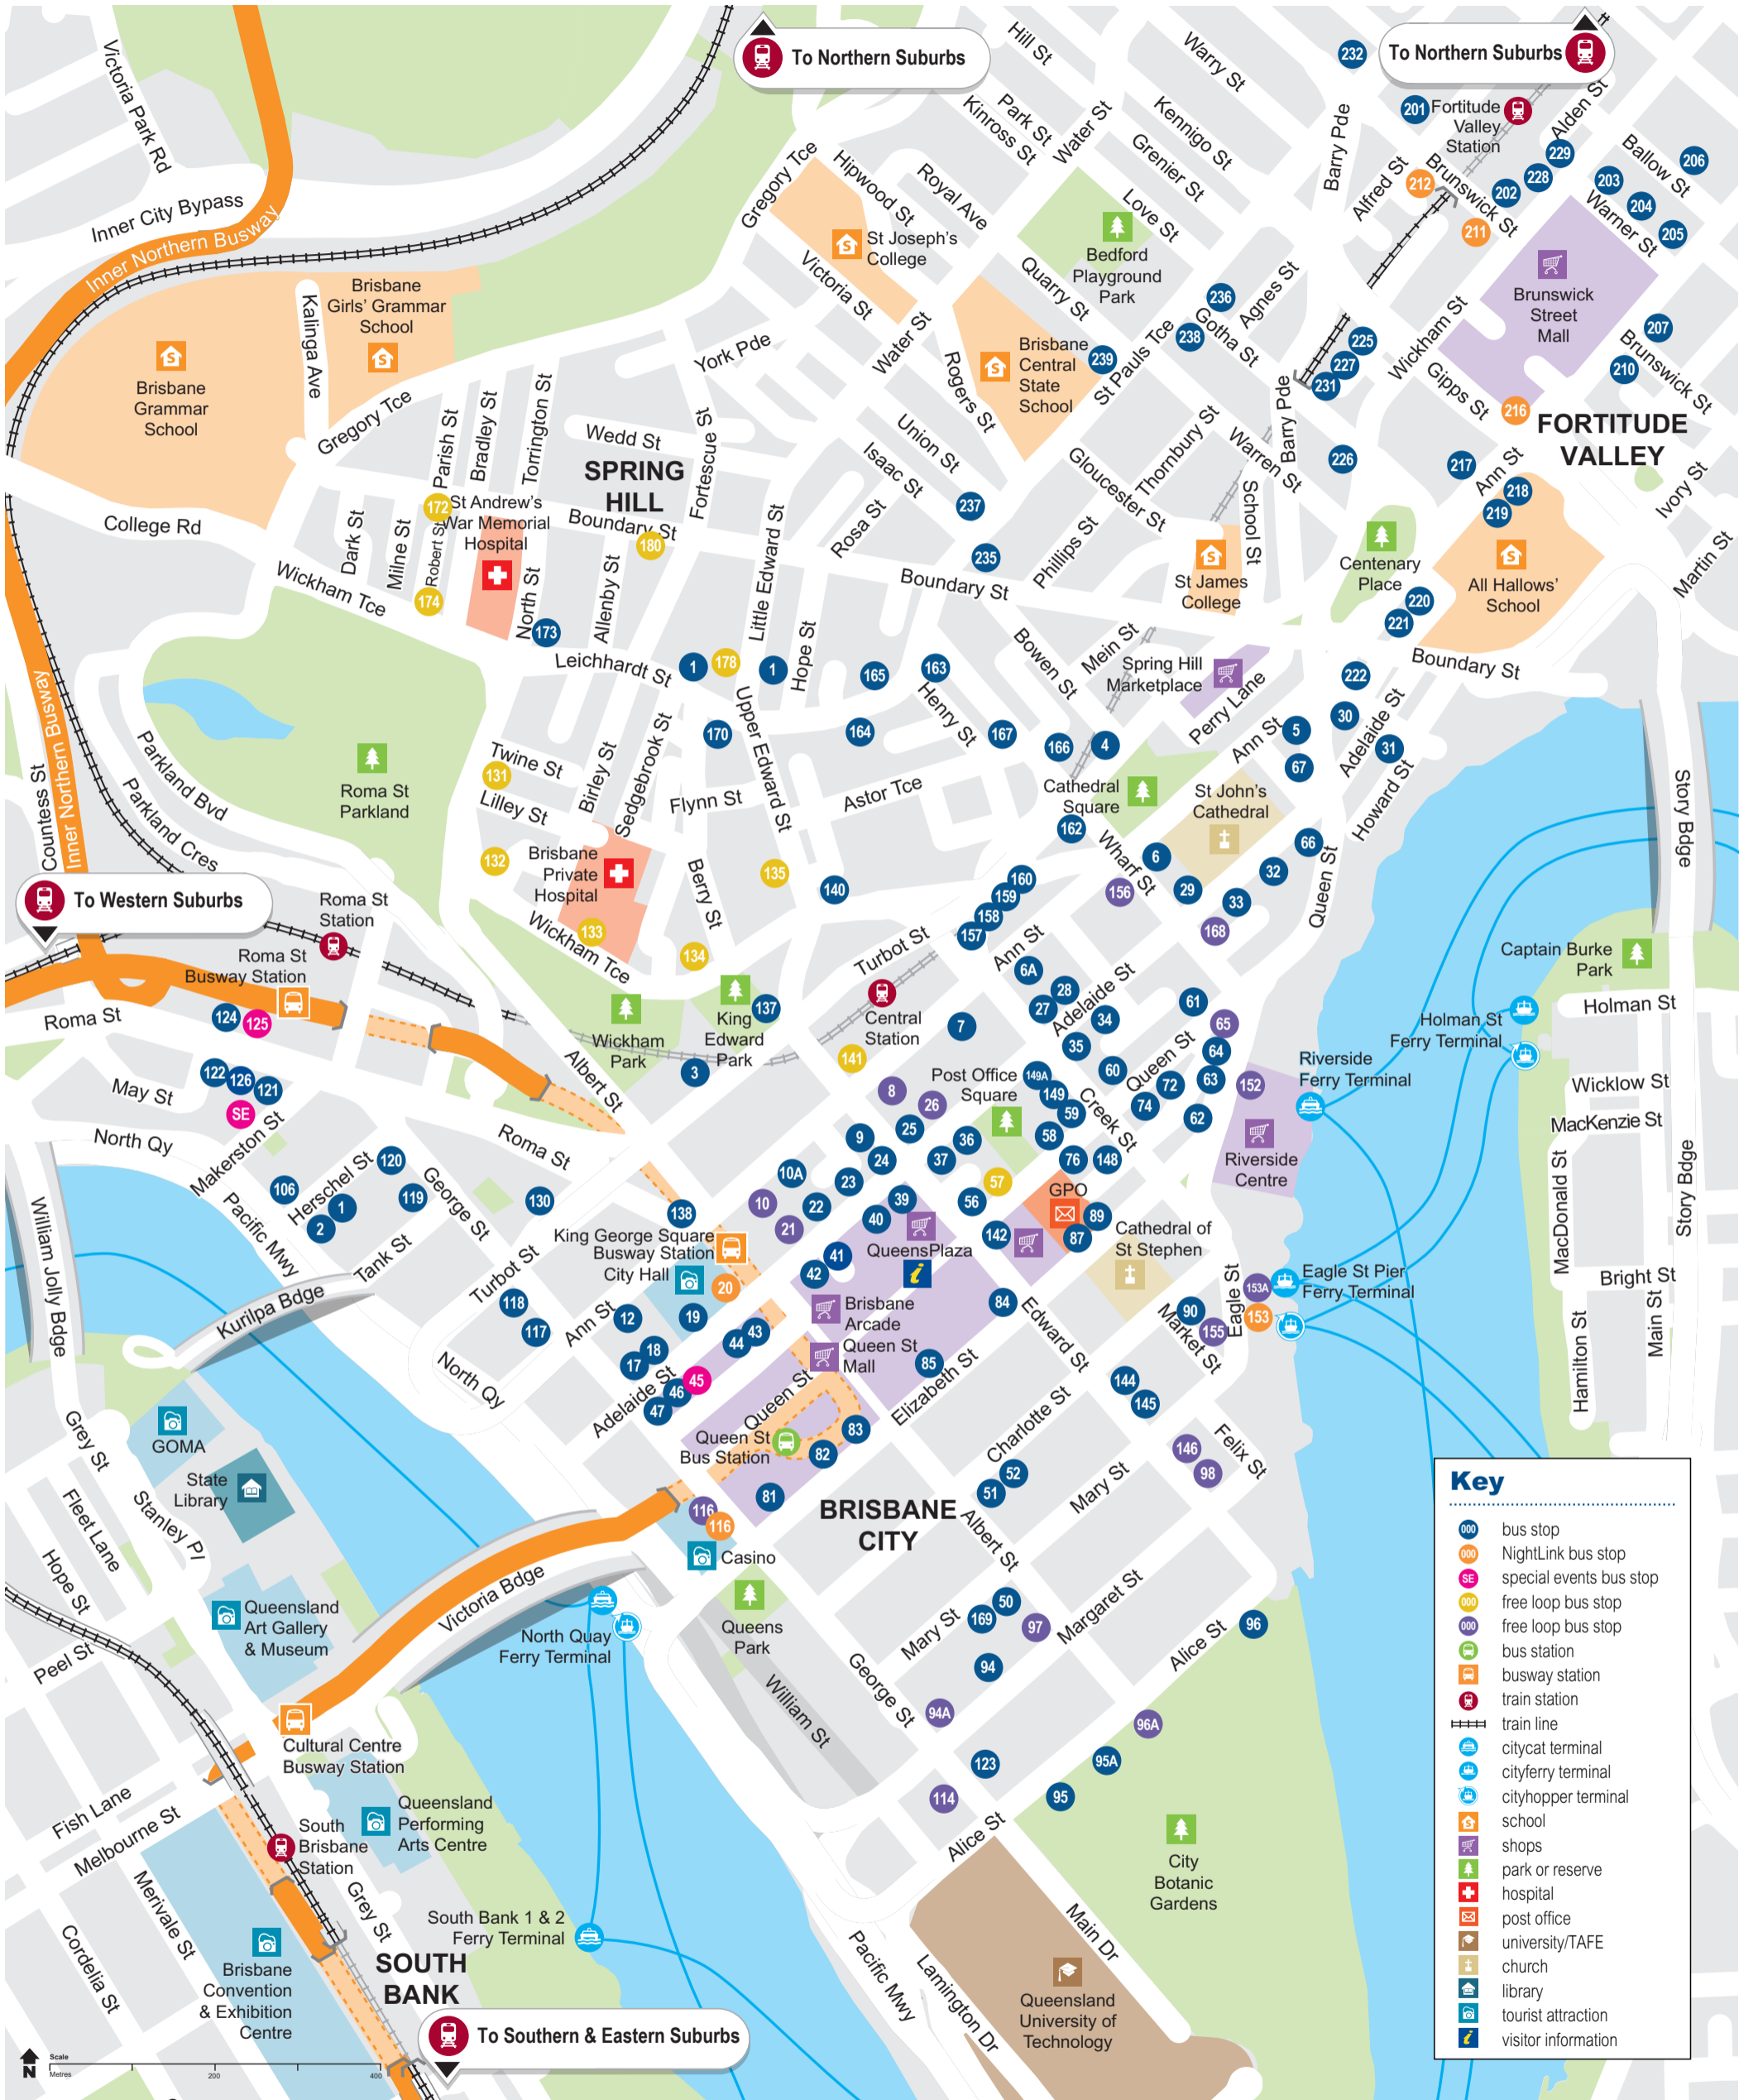

Brisbane CBD bus stop map

Effective November 2021

Download MyTranslink app, visit translink.com.au or call 13 12 30