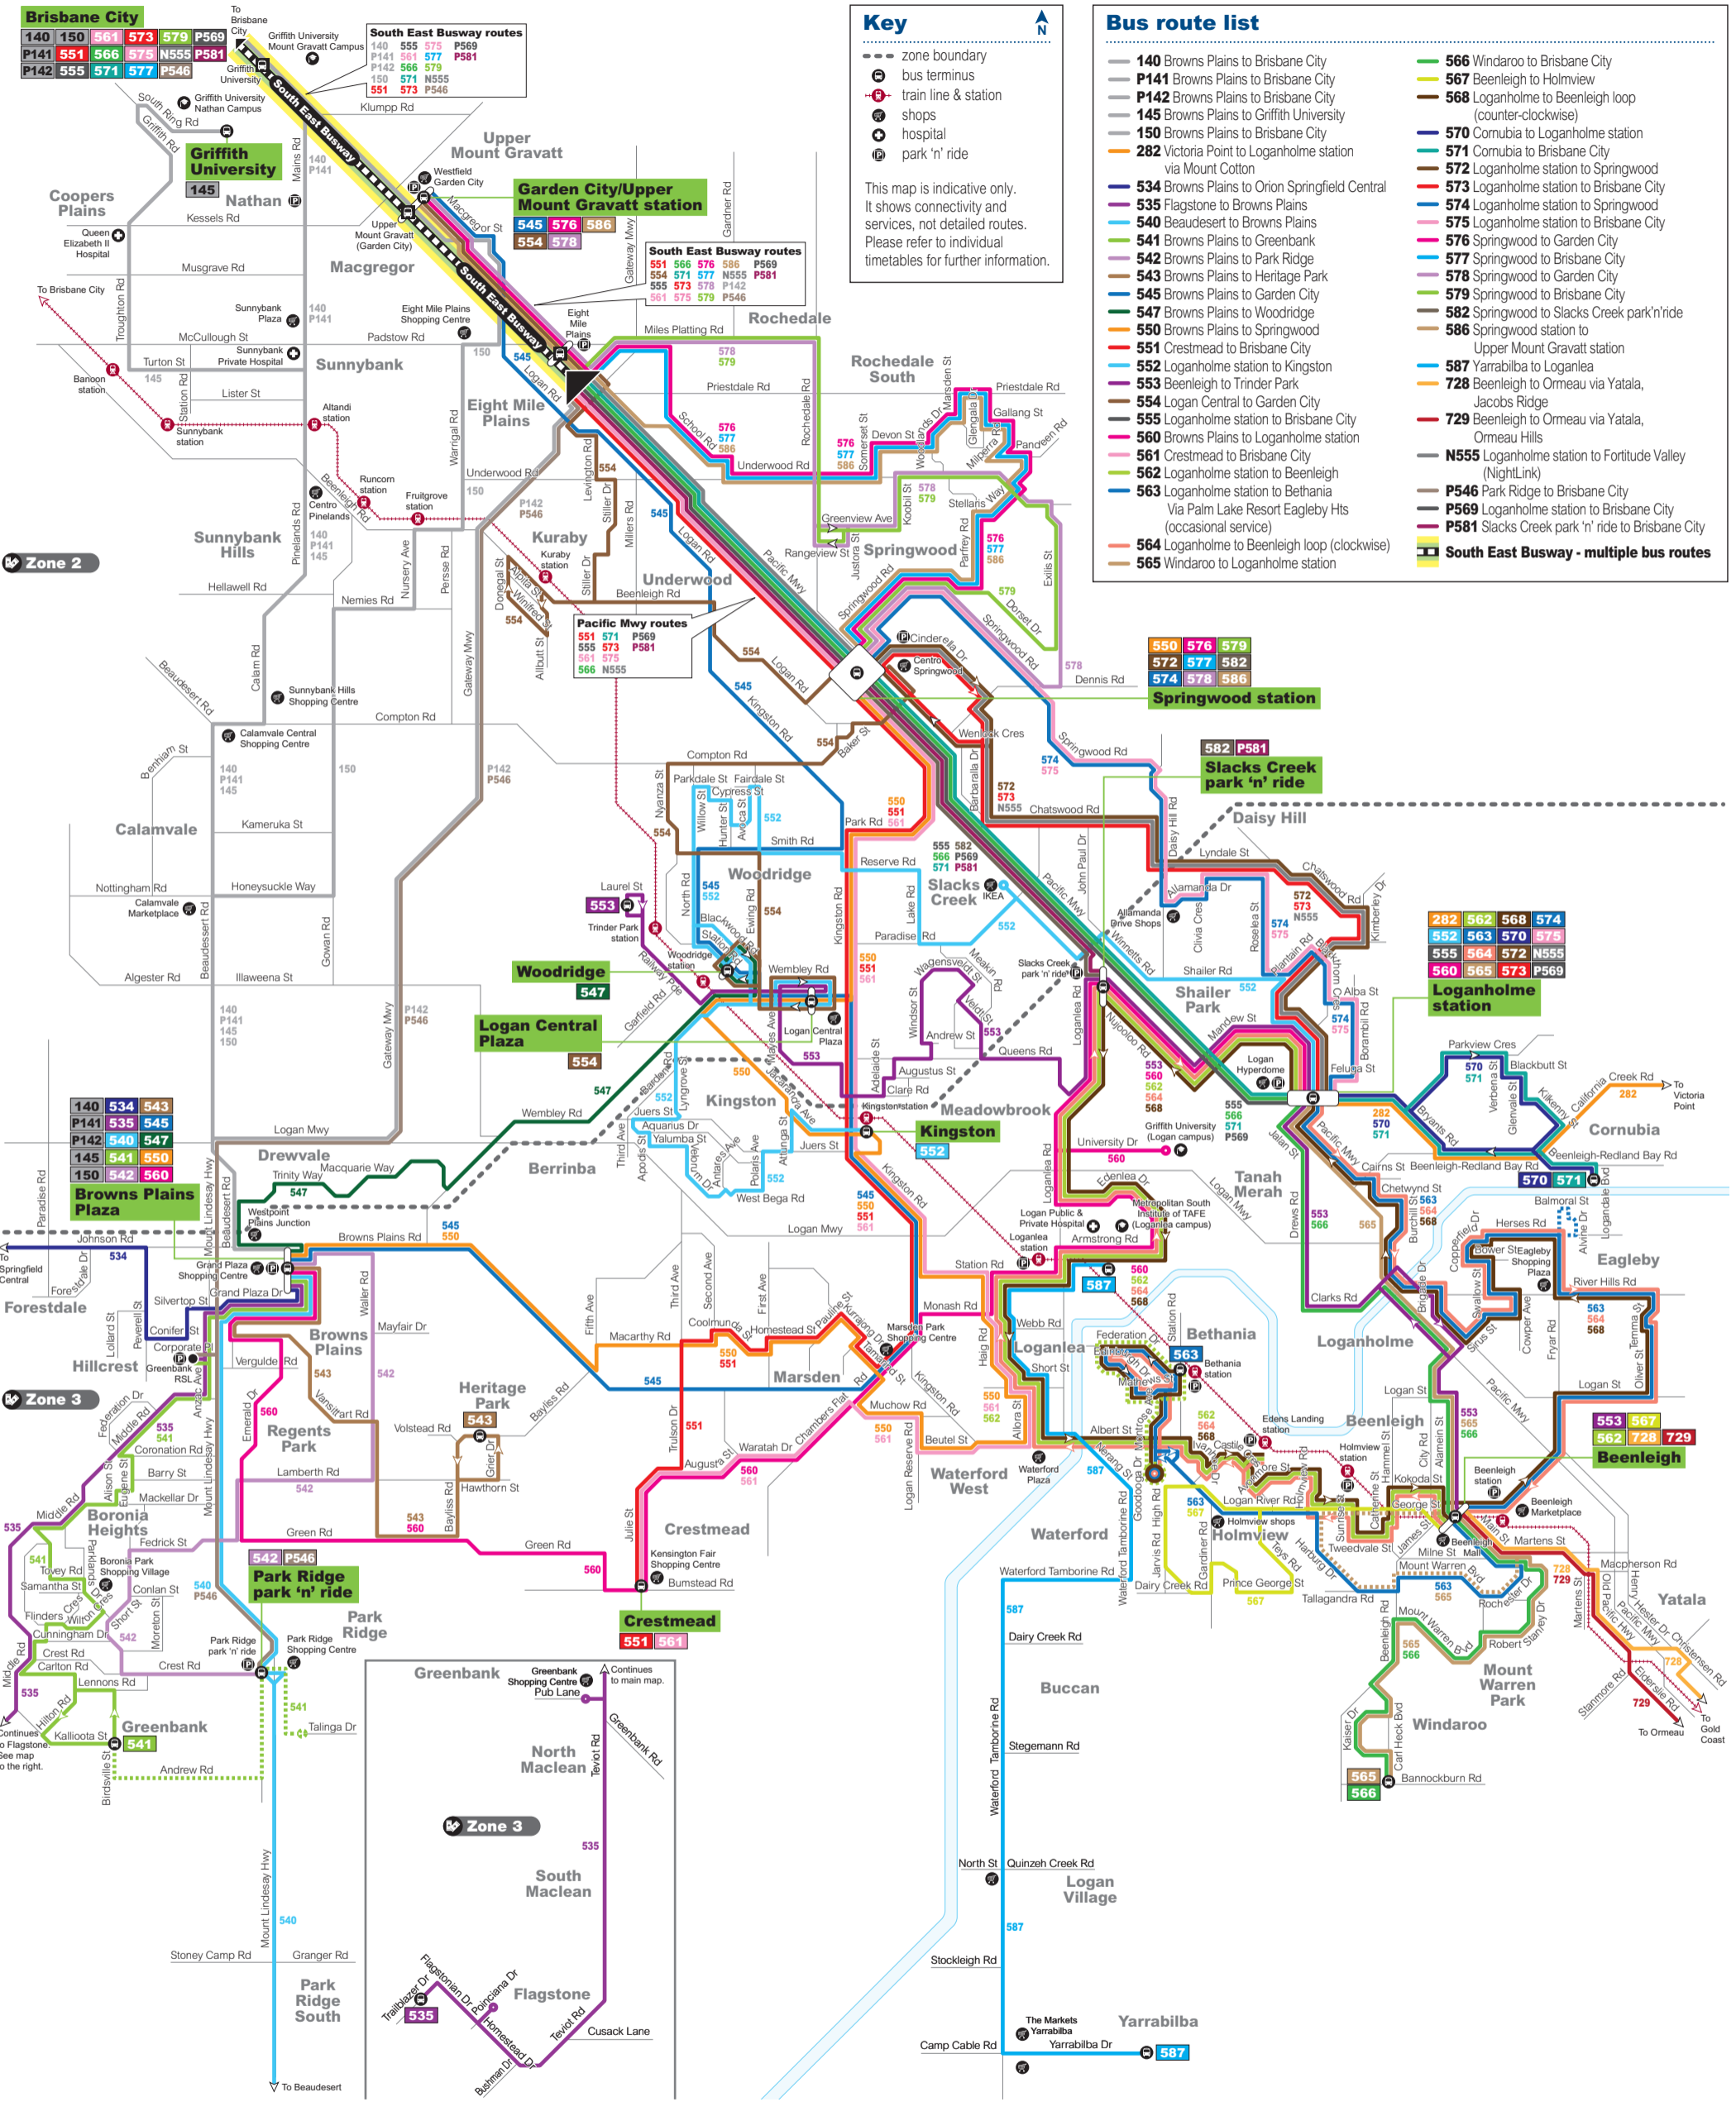

Southern Region network map

Effective 28 June 2021

Download the MyTransLink app, visit translink.com.au or call 13 12 30