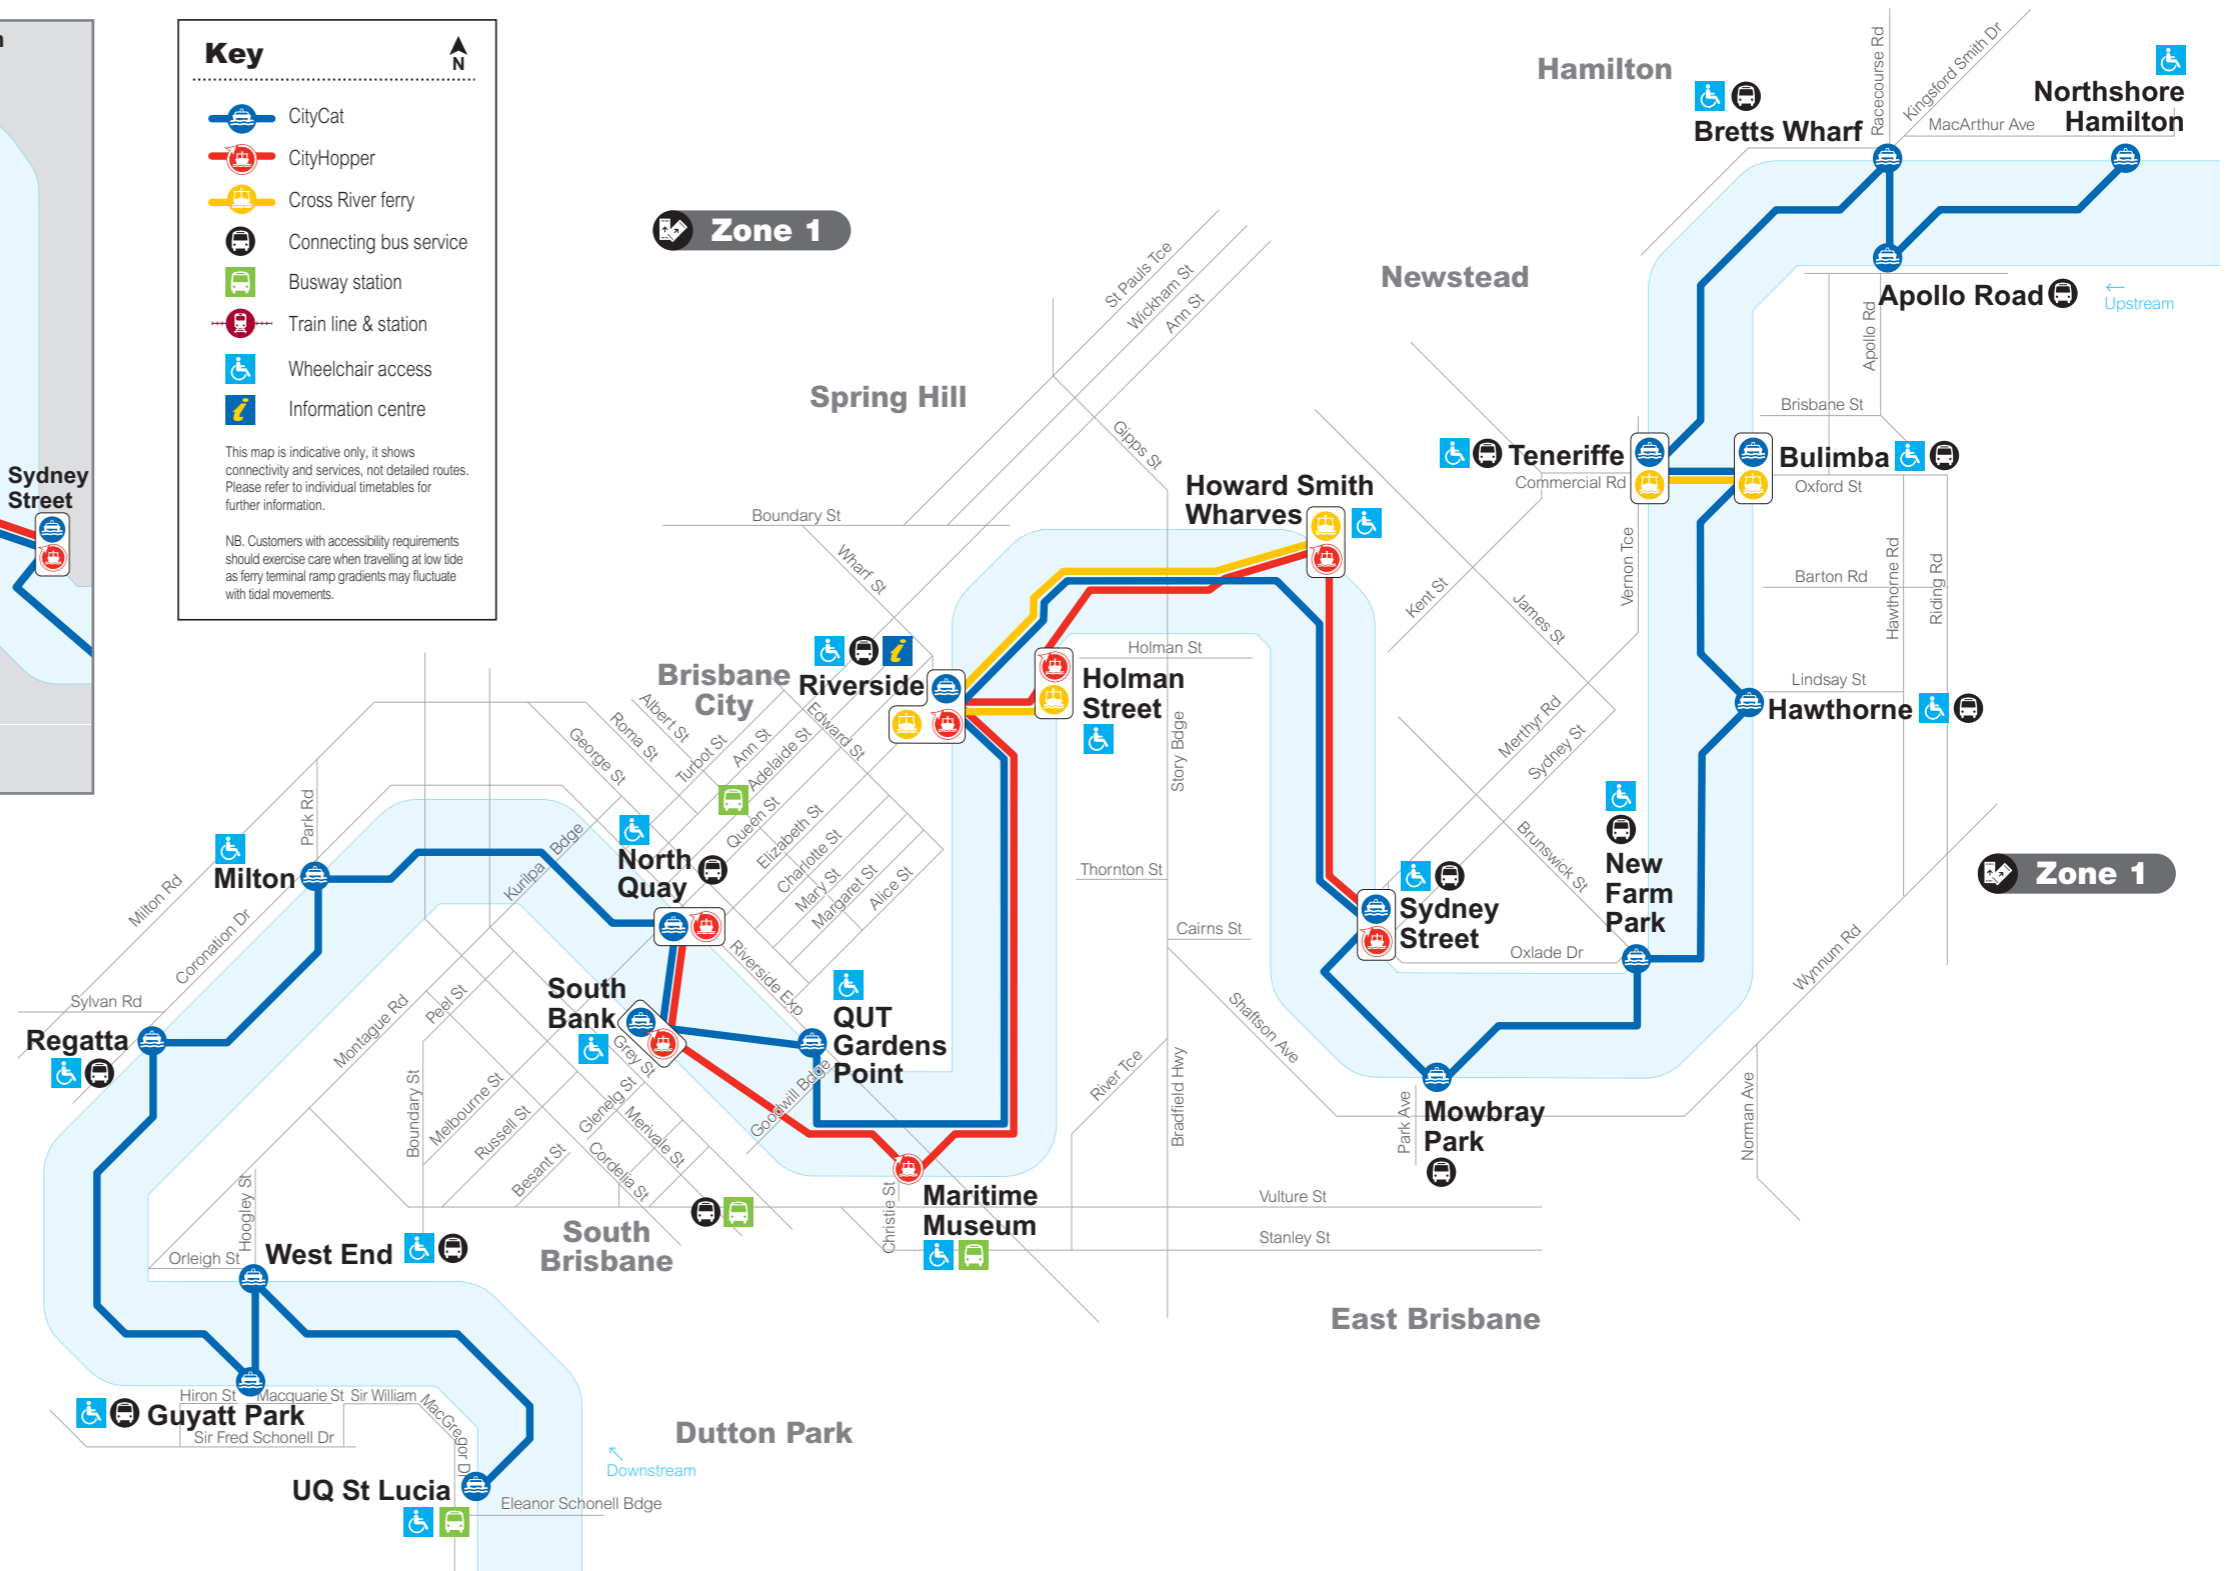

Brisbane ferry network map

Effective 13 December 2021

Key

- CityCat
- CityHopper
- Cross River ferry
- Connecting bus service
- Busway station
- Train line & station
- Wheelchair access
- Information centre

This map is indicative only, it shows connectivity and services, not detailed routes. Please refer to individual timetables for further information.

NB. Customers with accessibility requirements should exercise care when travelling at low tide as ferry terminal ramp gradients may fluctuate with tidal movements.

Translink fares

All Brisbane City Council ferry services are in TransLink zone 1.

Zones travelled	Adult fares (6 January 2020)		
	go card	go card off-peak	Single paper ticket
1	\$3.37	\$2.70	\$4.90

Zones travelled	Concession fares (6 January 2020)		
	go card	go card off-peak	Single paper ticket
1	\$1.69	\$1.35	\$2.40