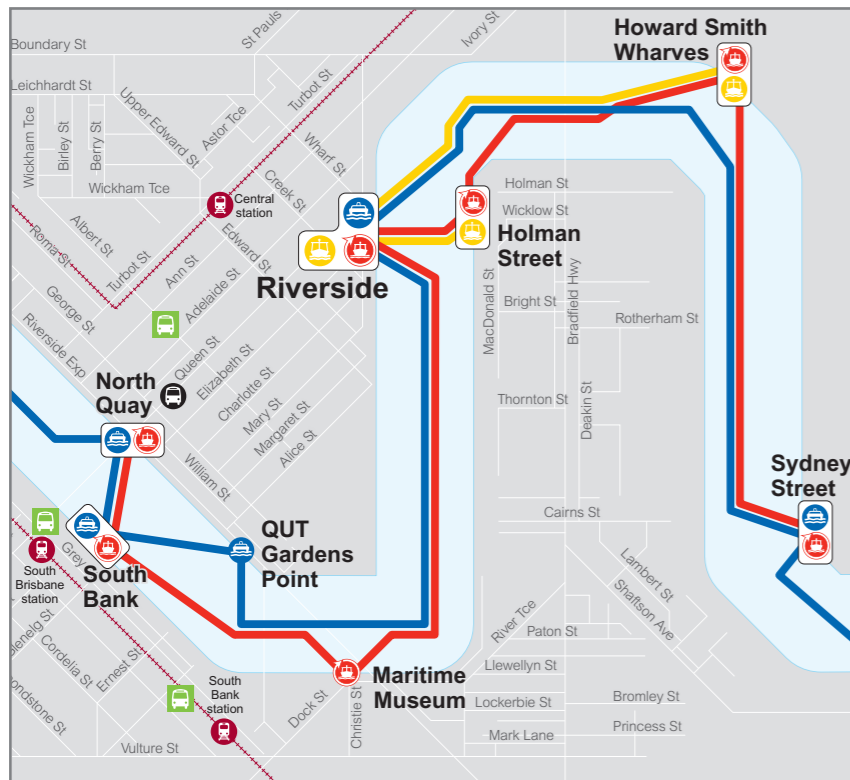

Brisbane ferry network map

Effective 13 December 2021

Key

- CityCat
- CityHopper
- Cross River ferry
- Connecting bus service
- Busway station
- Train line & station
- Wheelchair access
- Information centre

This map is indicative only, it shows connectivity and services, not detailed routes. Please refer to individual timetables for further information.

NB. Customers with accessibility requirements should exercise care when travelling at low tide as ferry terminal ramp gradients may fluctuate with tidal movements.

Translink fares

All Brisbane City Council ferry services are in TransLink zone 1.

Zones travelled	Adult fares (6 January 2020)		
	go card	go card off-peak	Single paper ticket
1	\$3.37	\$2.70	\$4.90

Zones travelled	Concession fares (6 January 2020)		
	go card	go card off-peak	Single paper ticket
1	\$1.69	\$1.35	\$2.40