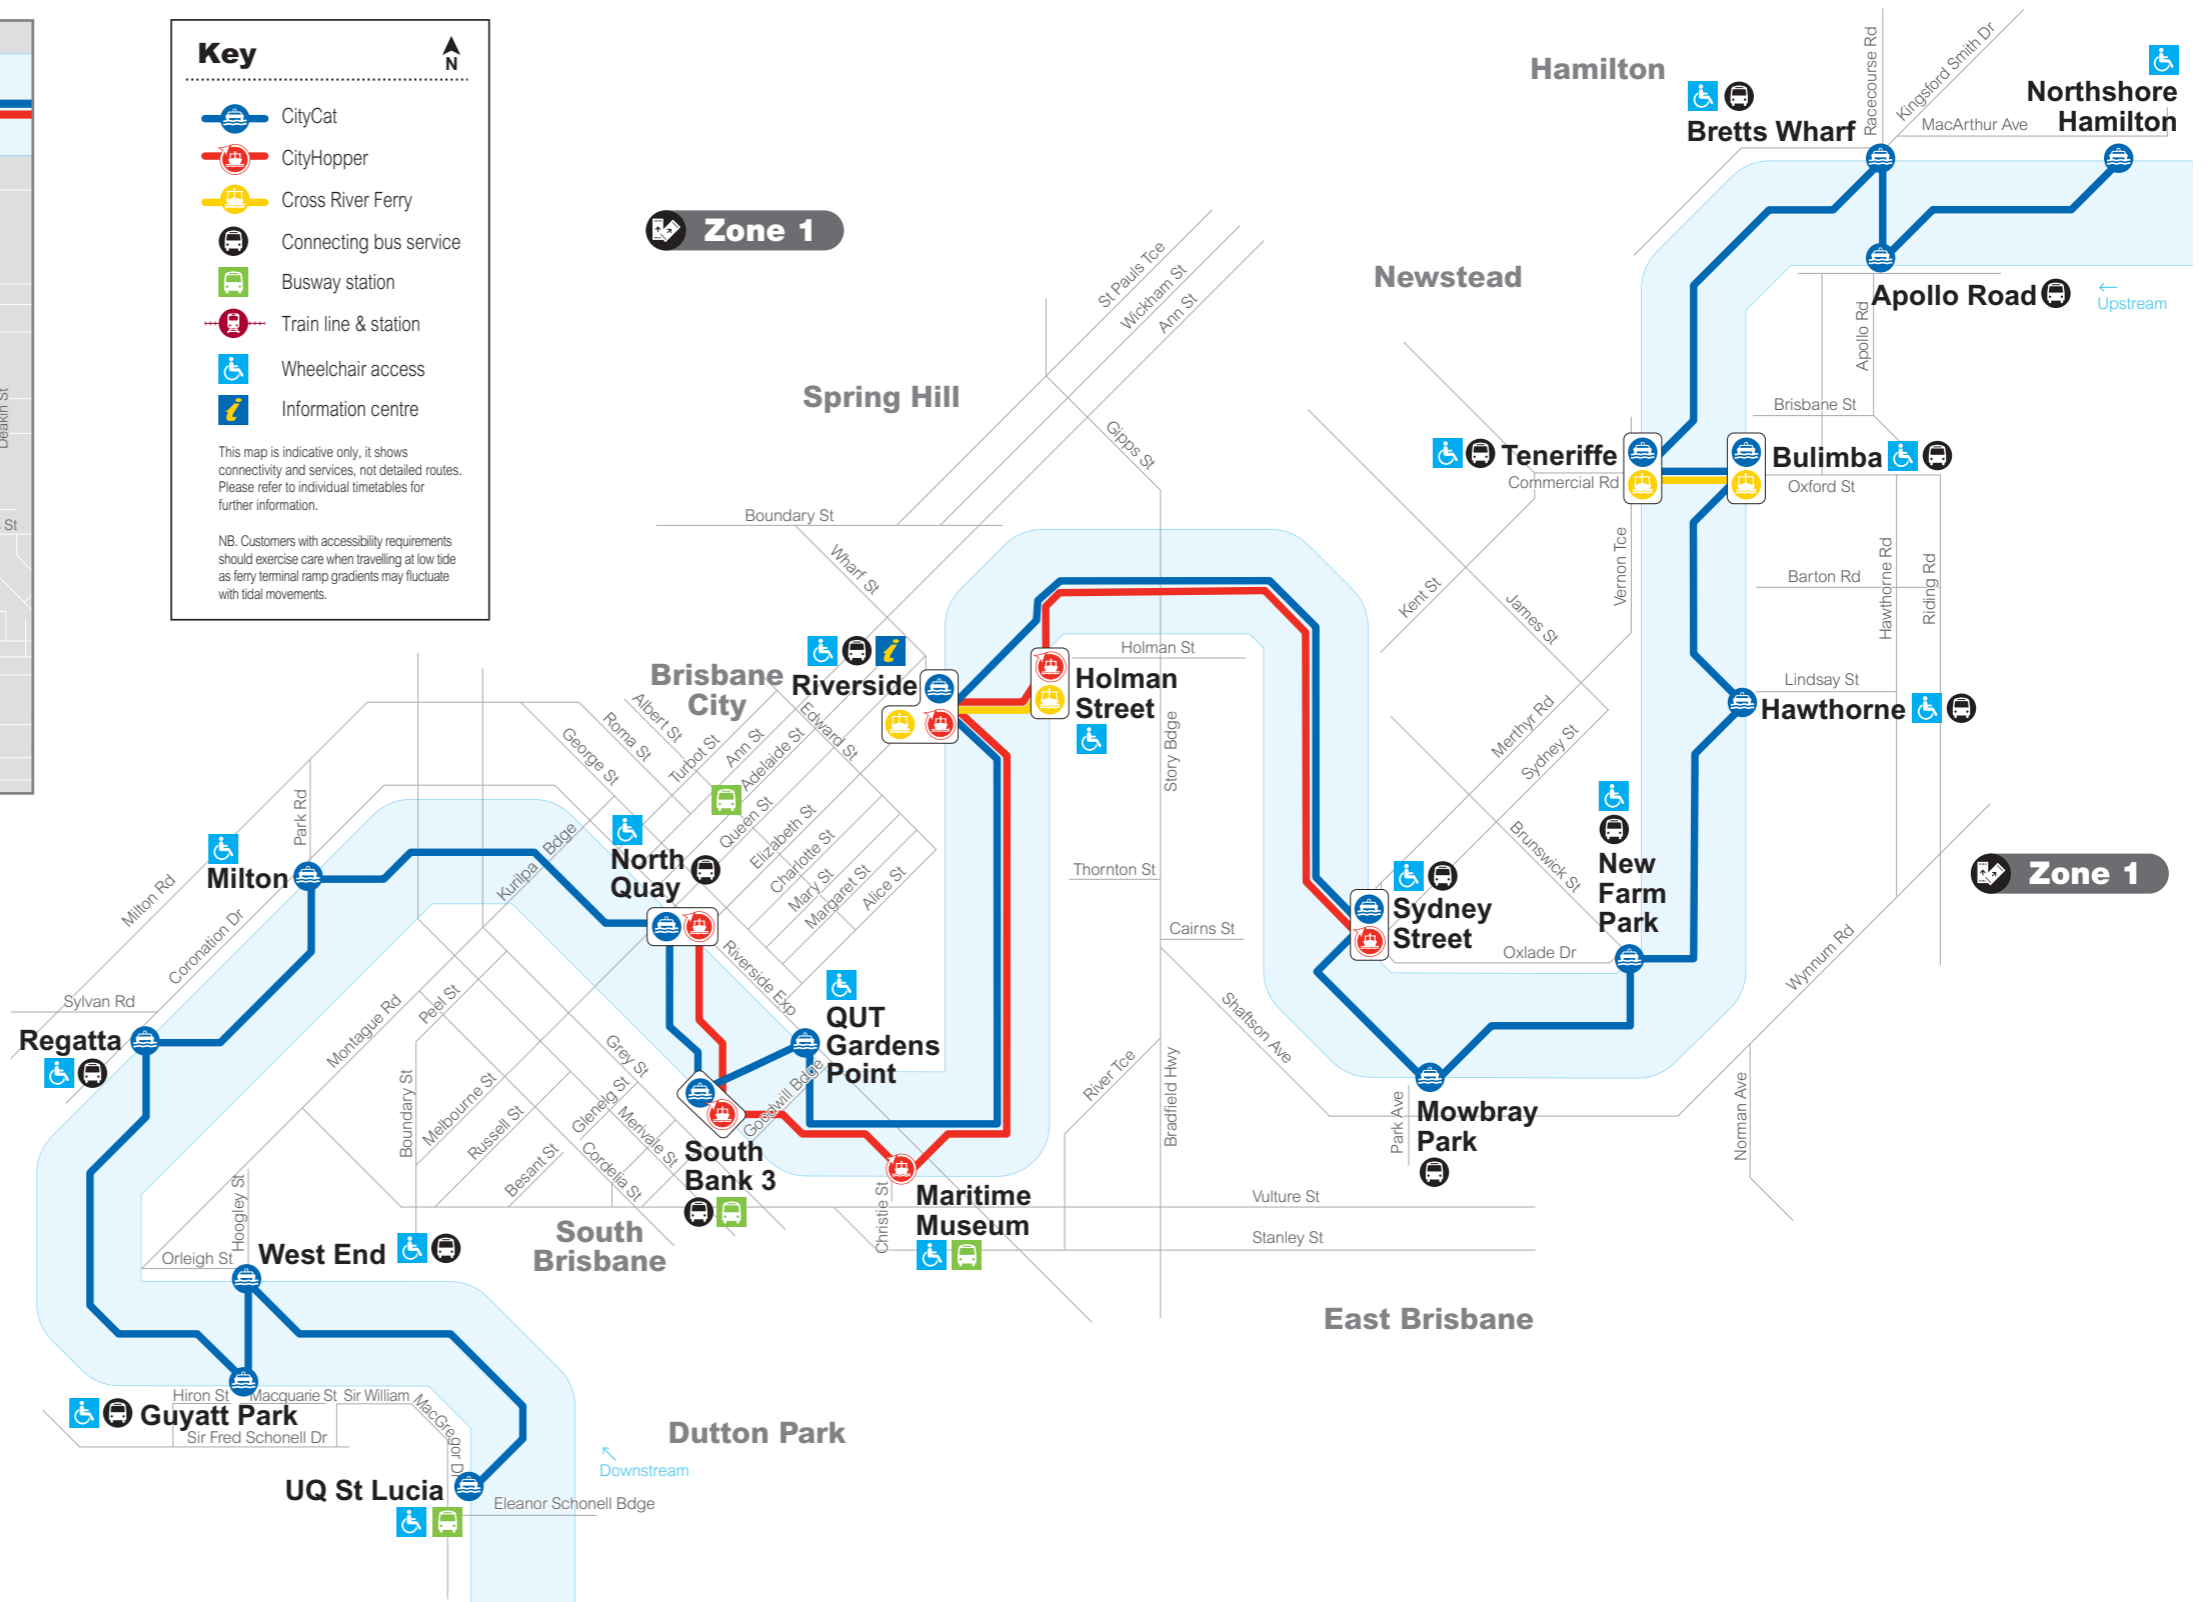

Brisbane ferry network map

Effective 17 May 2021

Key

- CityCat
- CityHopper
- Cross River Ferry
- Connecting bus service
- Busway station
- Train line & station
- Wheelchair access
- Information centre

This map is indicative only, it shows connectivity and services, not detailed routes. Please refer to individual timetables for further information.

NB. Customers with accessibility requirements should exercise care when travelling at low tide as ferry terminal ramp gradients may fluctuate with tidal movements.

TransLink fares

All Brisbane City Council ferry services are in TransLink zone 1.

Zones travelled	Adult fares (6 January 2020)		
	go card	go card off-peak	Single paper ticket
1	\$3.37	\$2.70	\$4.90

Zones travelled	Concession fares (6 January 2020)		
	go card	go card off-peak	Single paper ticket
1	\$1.69	\$1.35	\$2.40