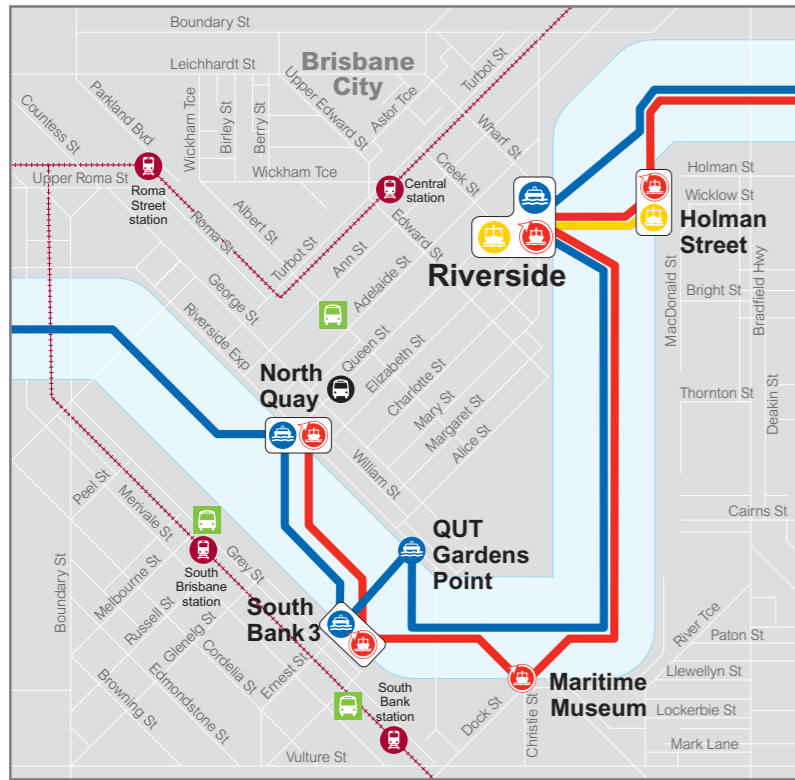

Brisbane ferry network map

Effective 17 May 2021

Key

- CityCat
- CityHopper
- Cross River Ferry
- Connecting bus service
- Busway station
- Train line & station
- Wheelchair access
- Information centre

This map is indicative only, it shows connectivity and services, not detailed routes. Please refer to individual timetables for further information.

NB. Customers with accessibility requirements should exercise care when travelling at low tide as ferry terminal ramp gradients may fluctuate with tidal movements.

TransLink fares

All Brisbane City Council ferry services are in TransLink zone 1.

Zones travelled	Adult fares (6 January 2020)		
	go card	go card off-peak	Single paper ticket
1	\$3.37	\$2.70	\$4.90

Zones travelled	Concession fares (6 January 2020)		
	go card	go card off-peak	Single paper ticket
1	\$1.69	\$1.35	\$2.40