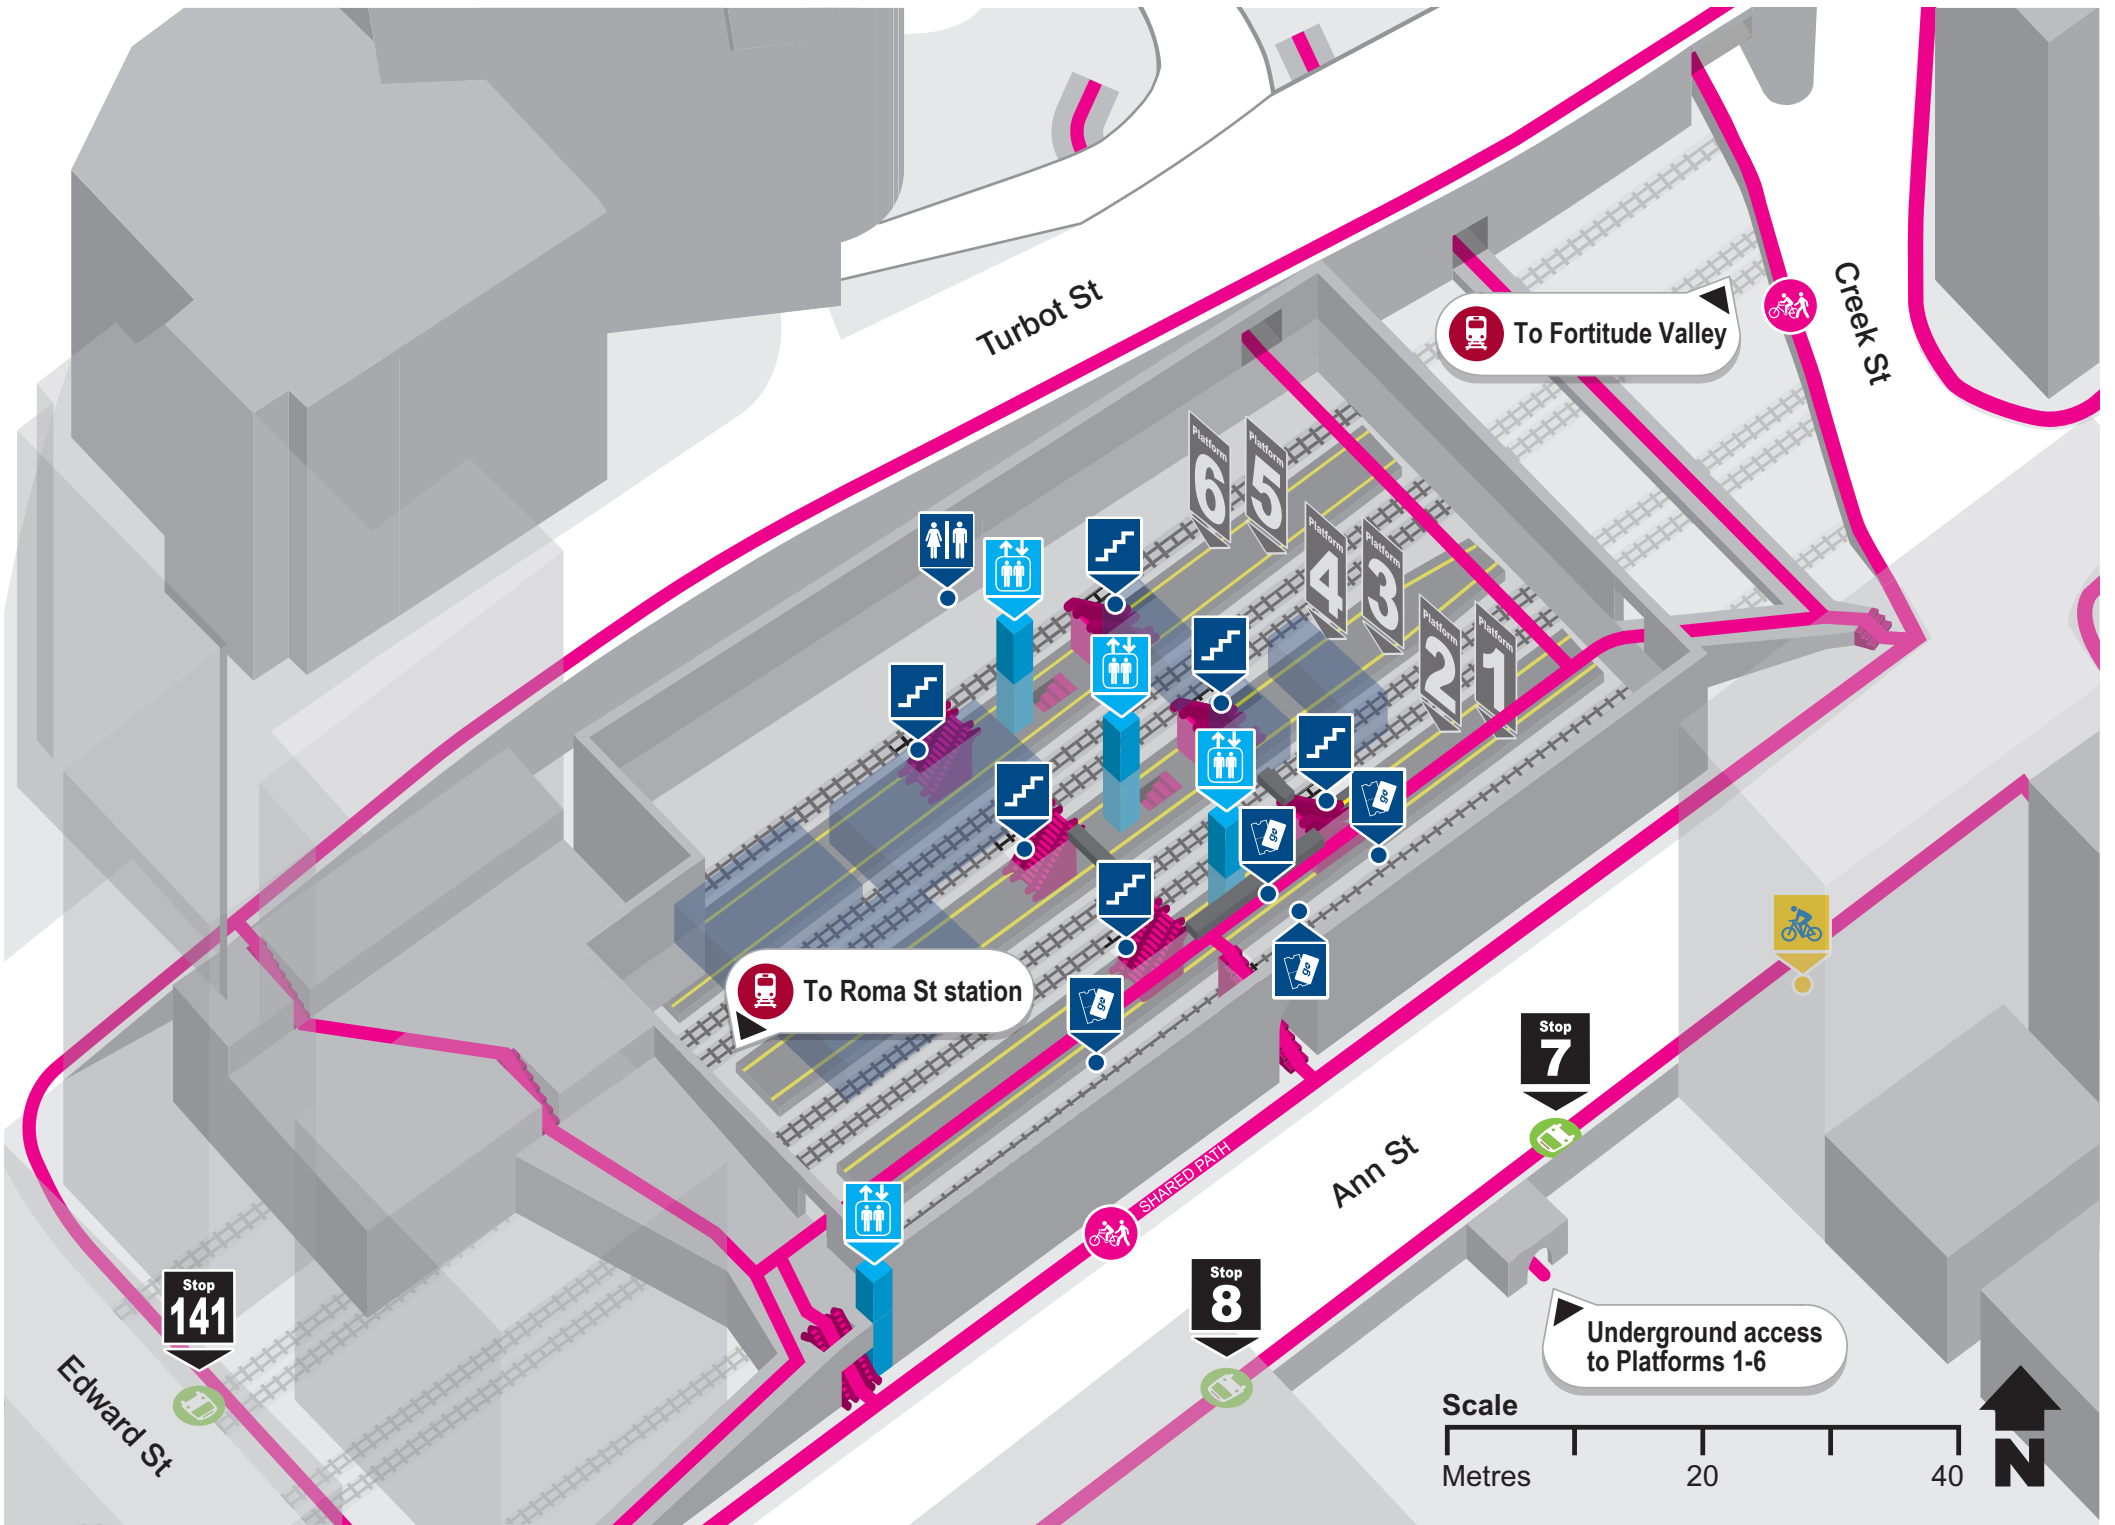

Central station locality map

Effective January 2021

Download the MyTransLink app, visit translink.com.au or call 13 12 30