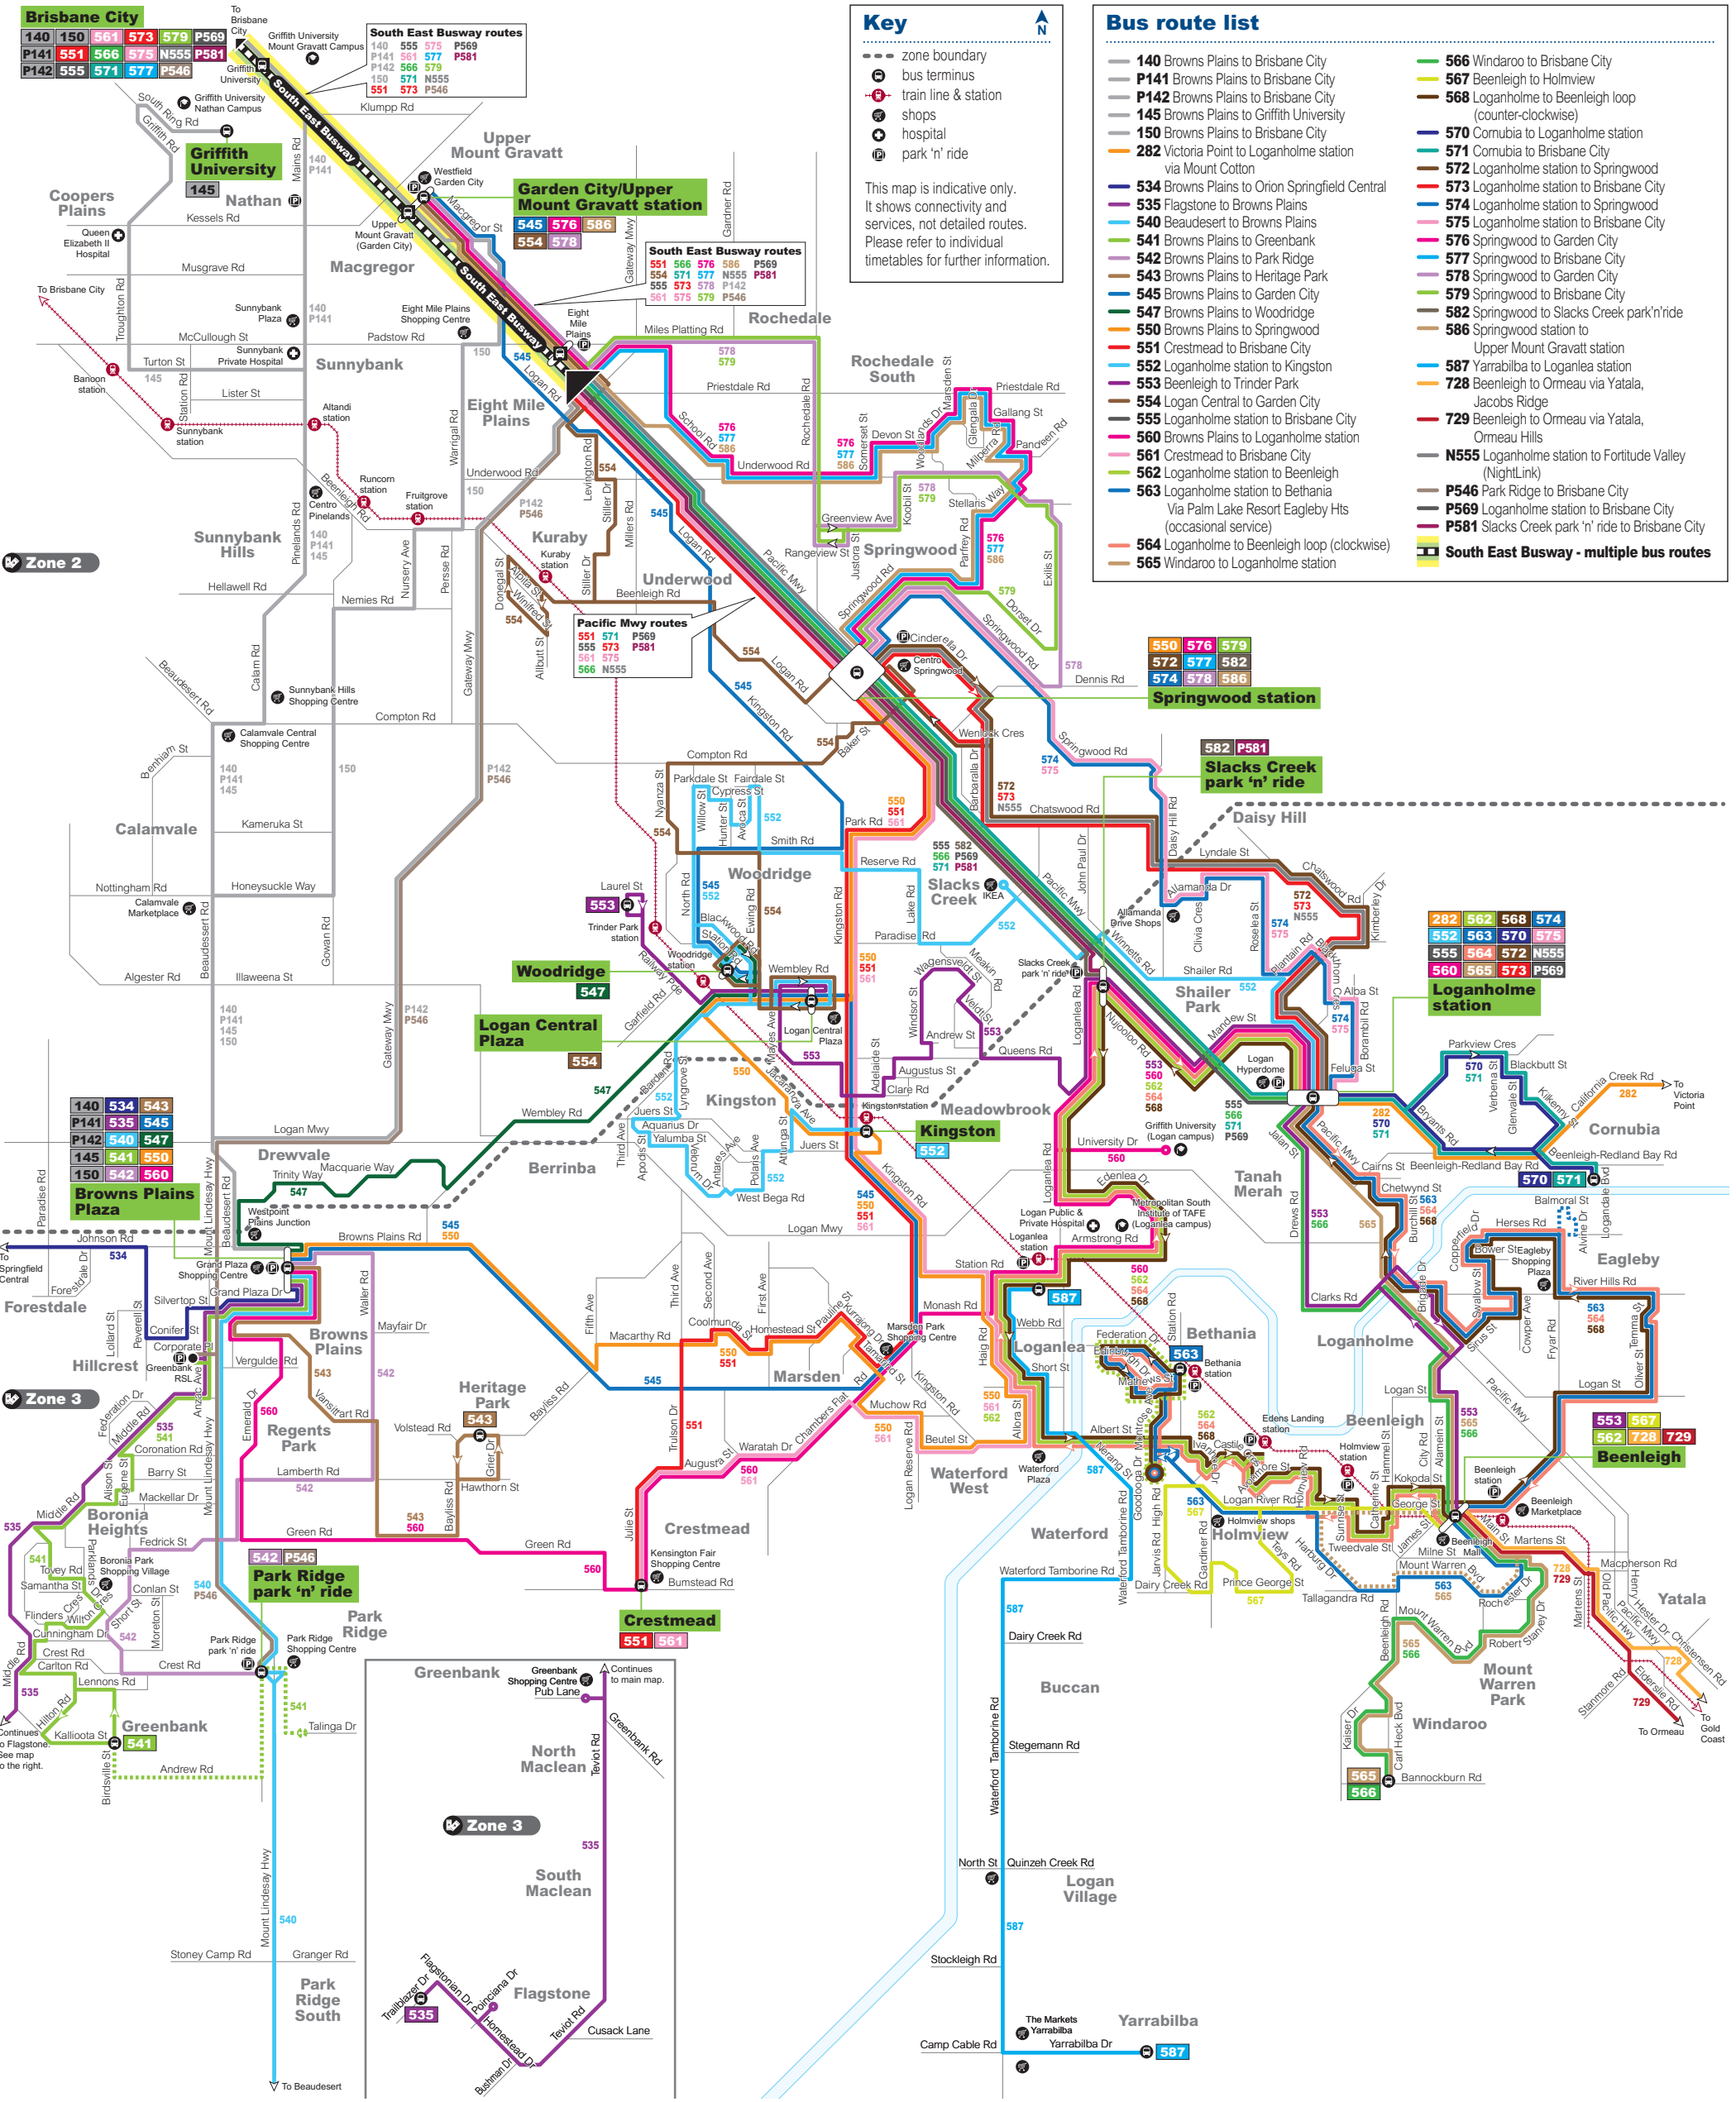

Southern Region network map

Effective 29 June 2020

Download the MyTransLink app, visit translink.com.au or call 13 12 30