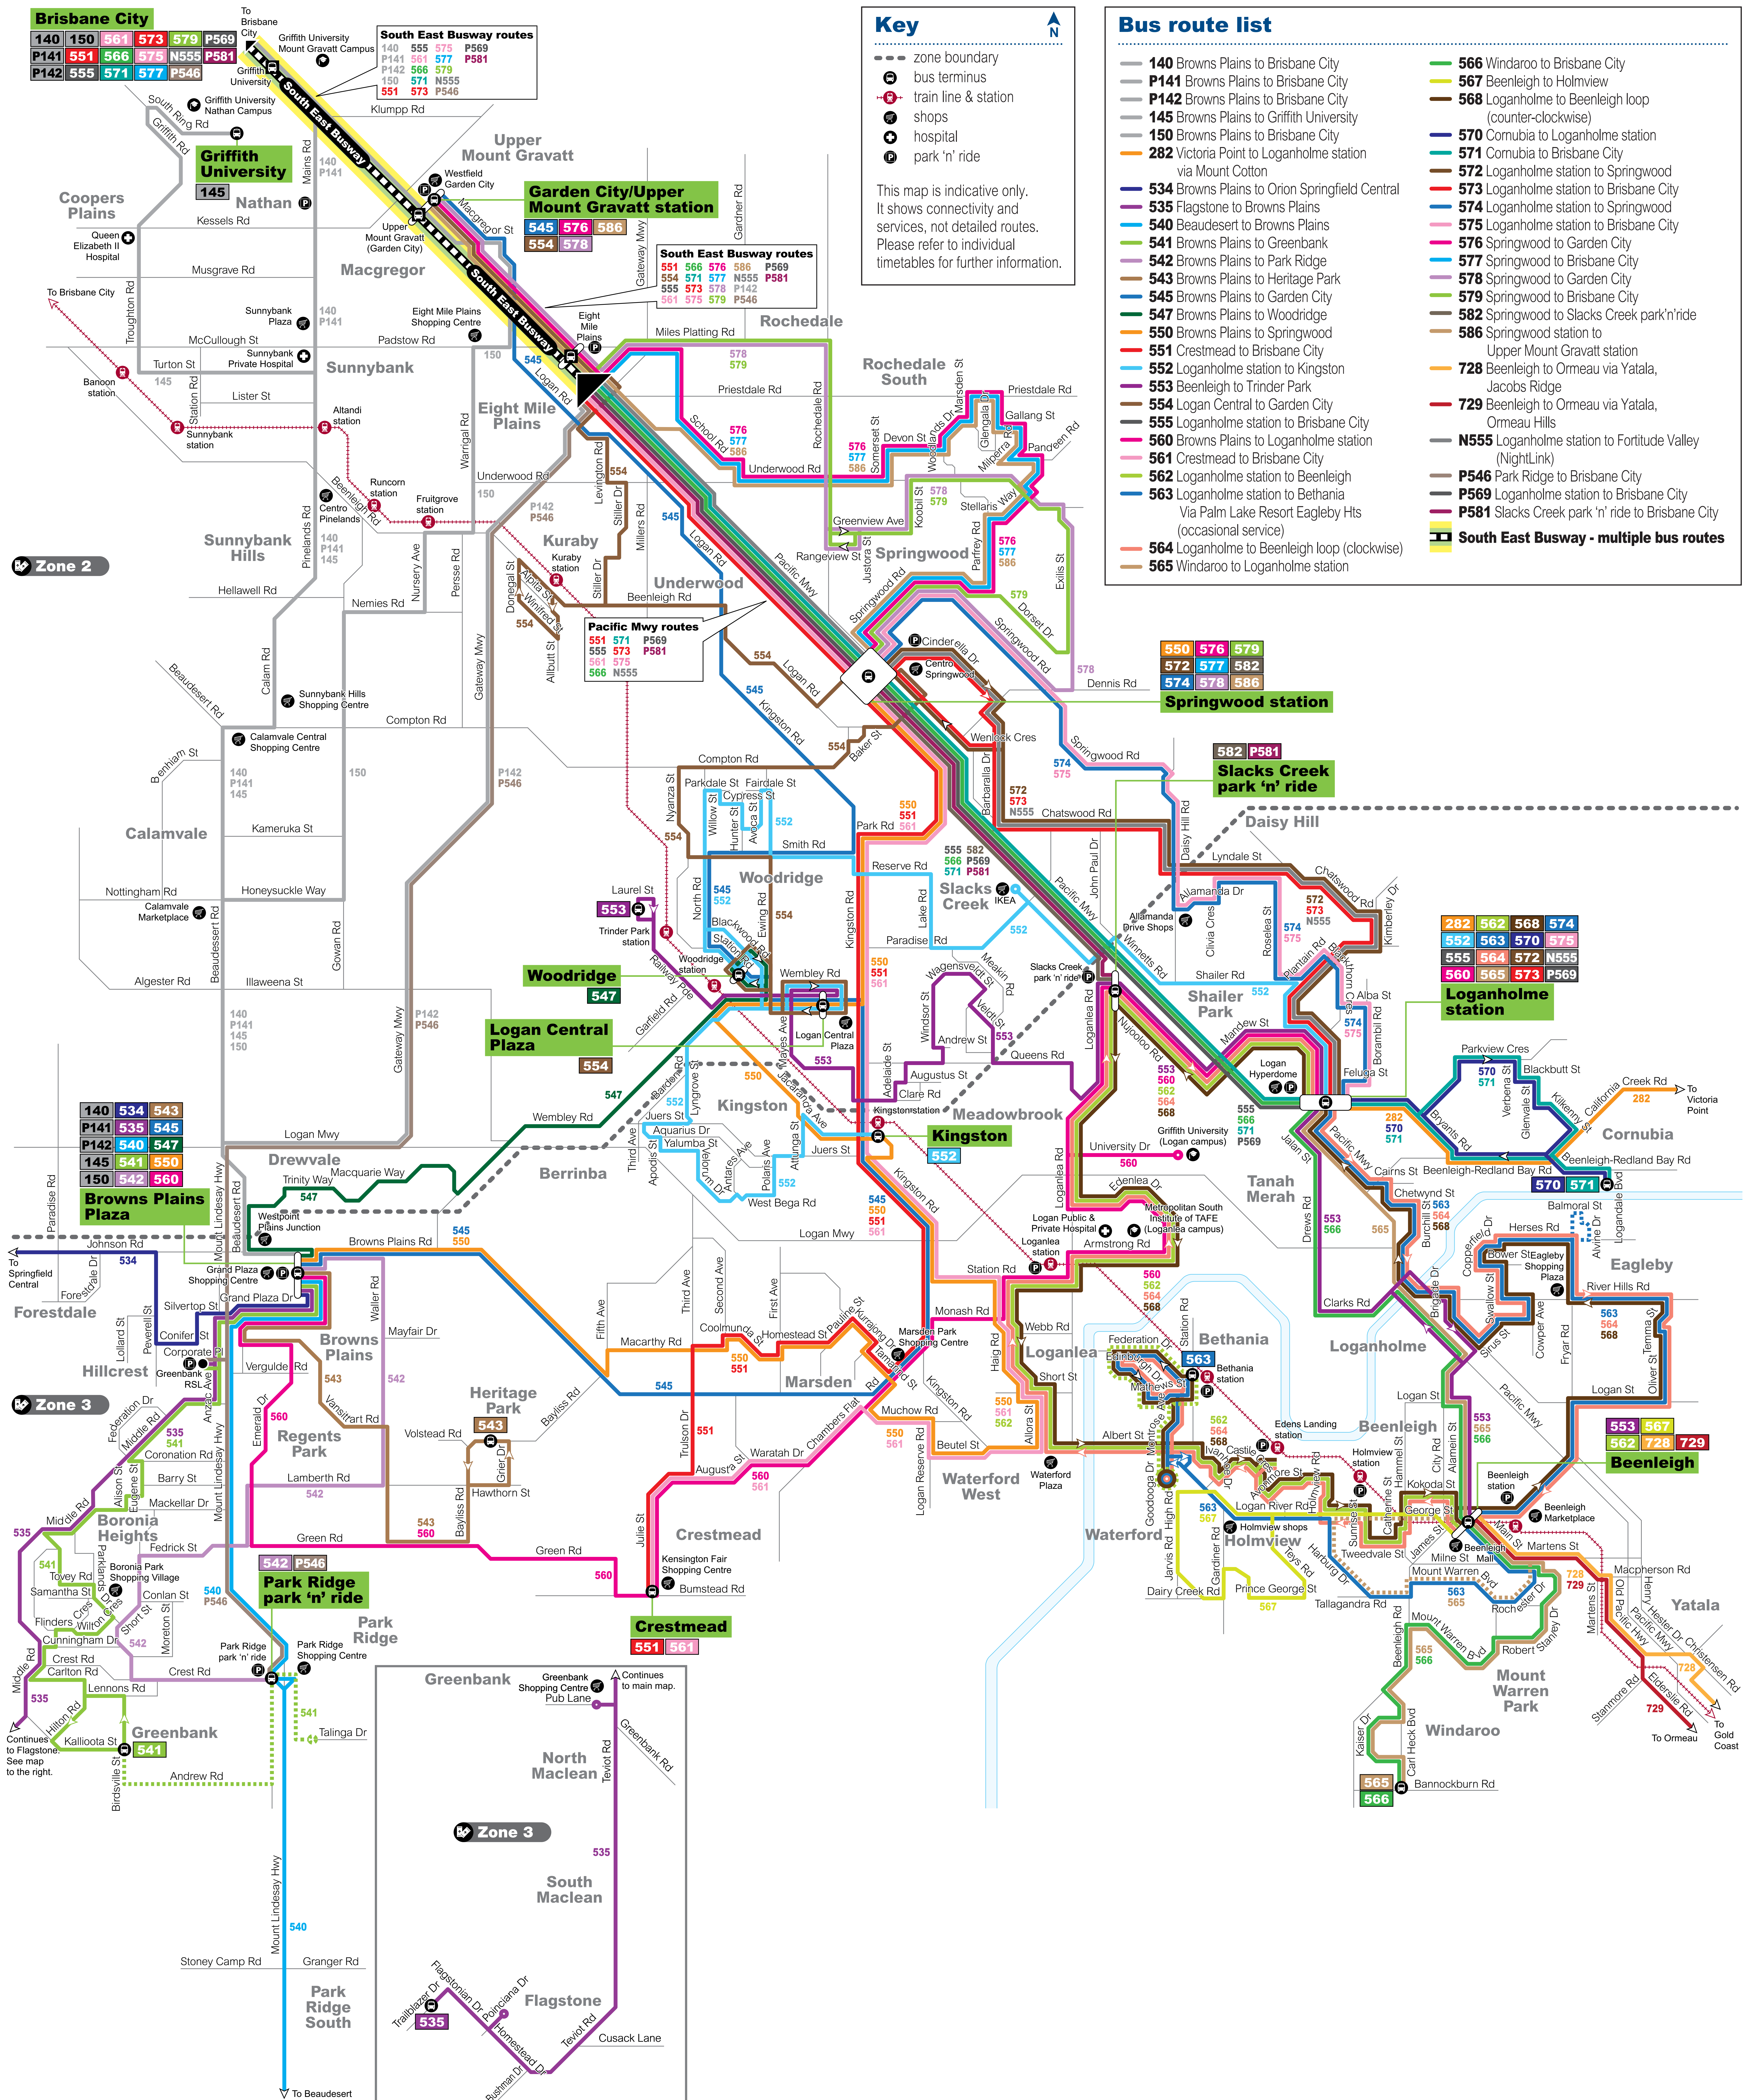

Southern Region network map

Effective 19 November 2019

Download the MyTransLink app, visit translink.com.au or call 13 12 30