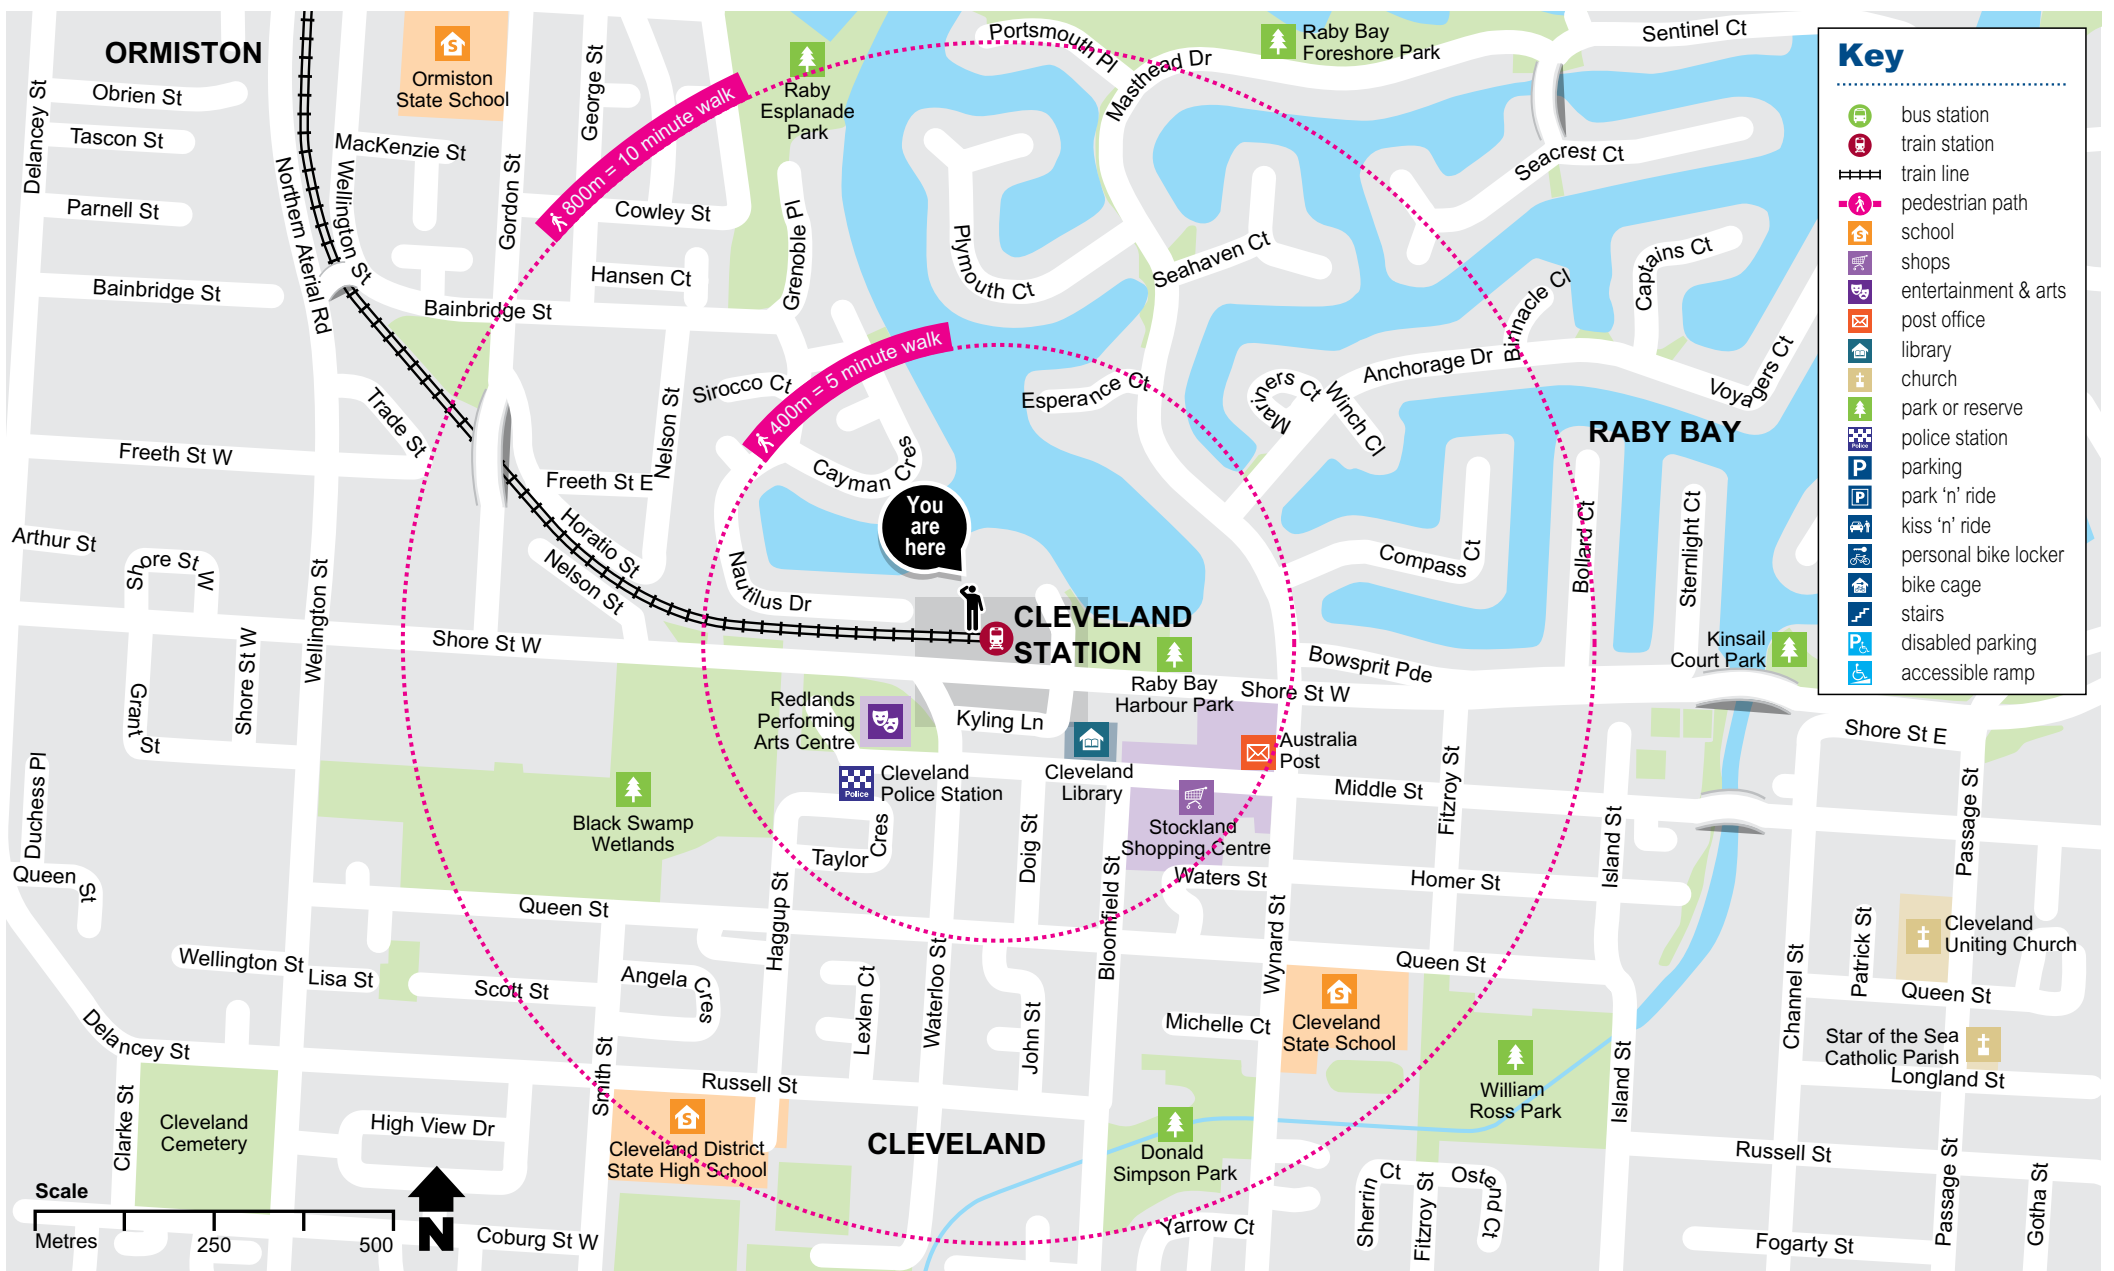

Cleveland station locality map

Effective November 2019

Download the MyTransLink app, visit translink.com.au or call 13 12 30