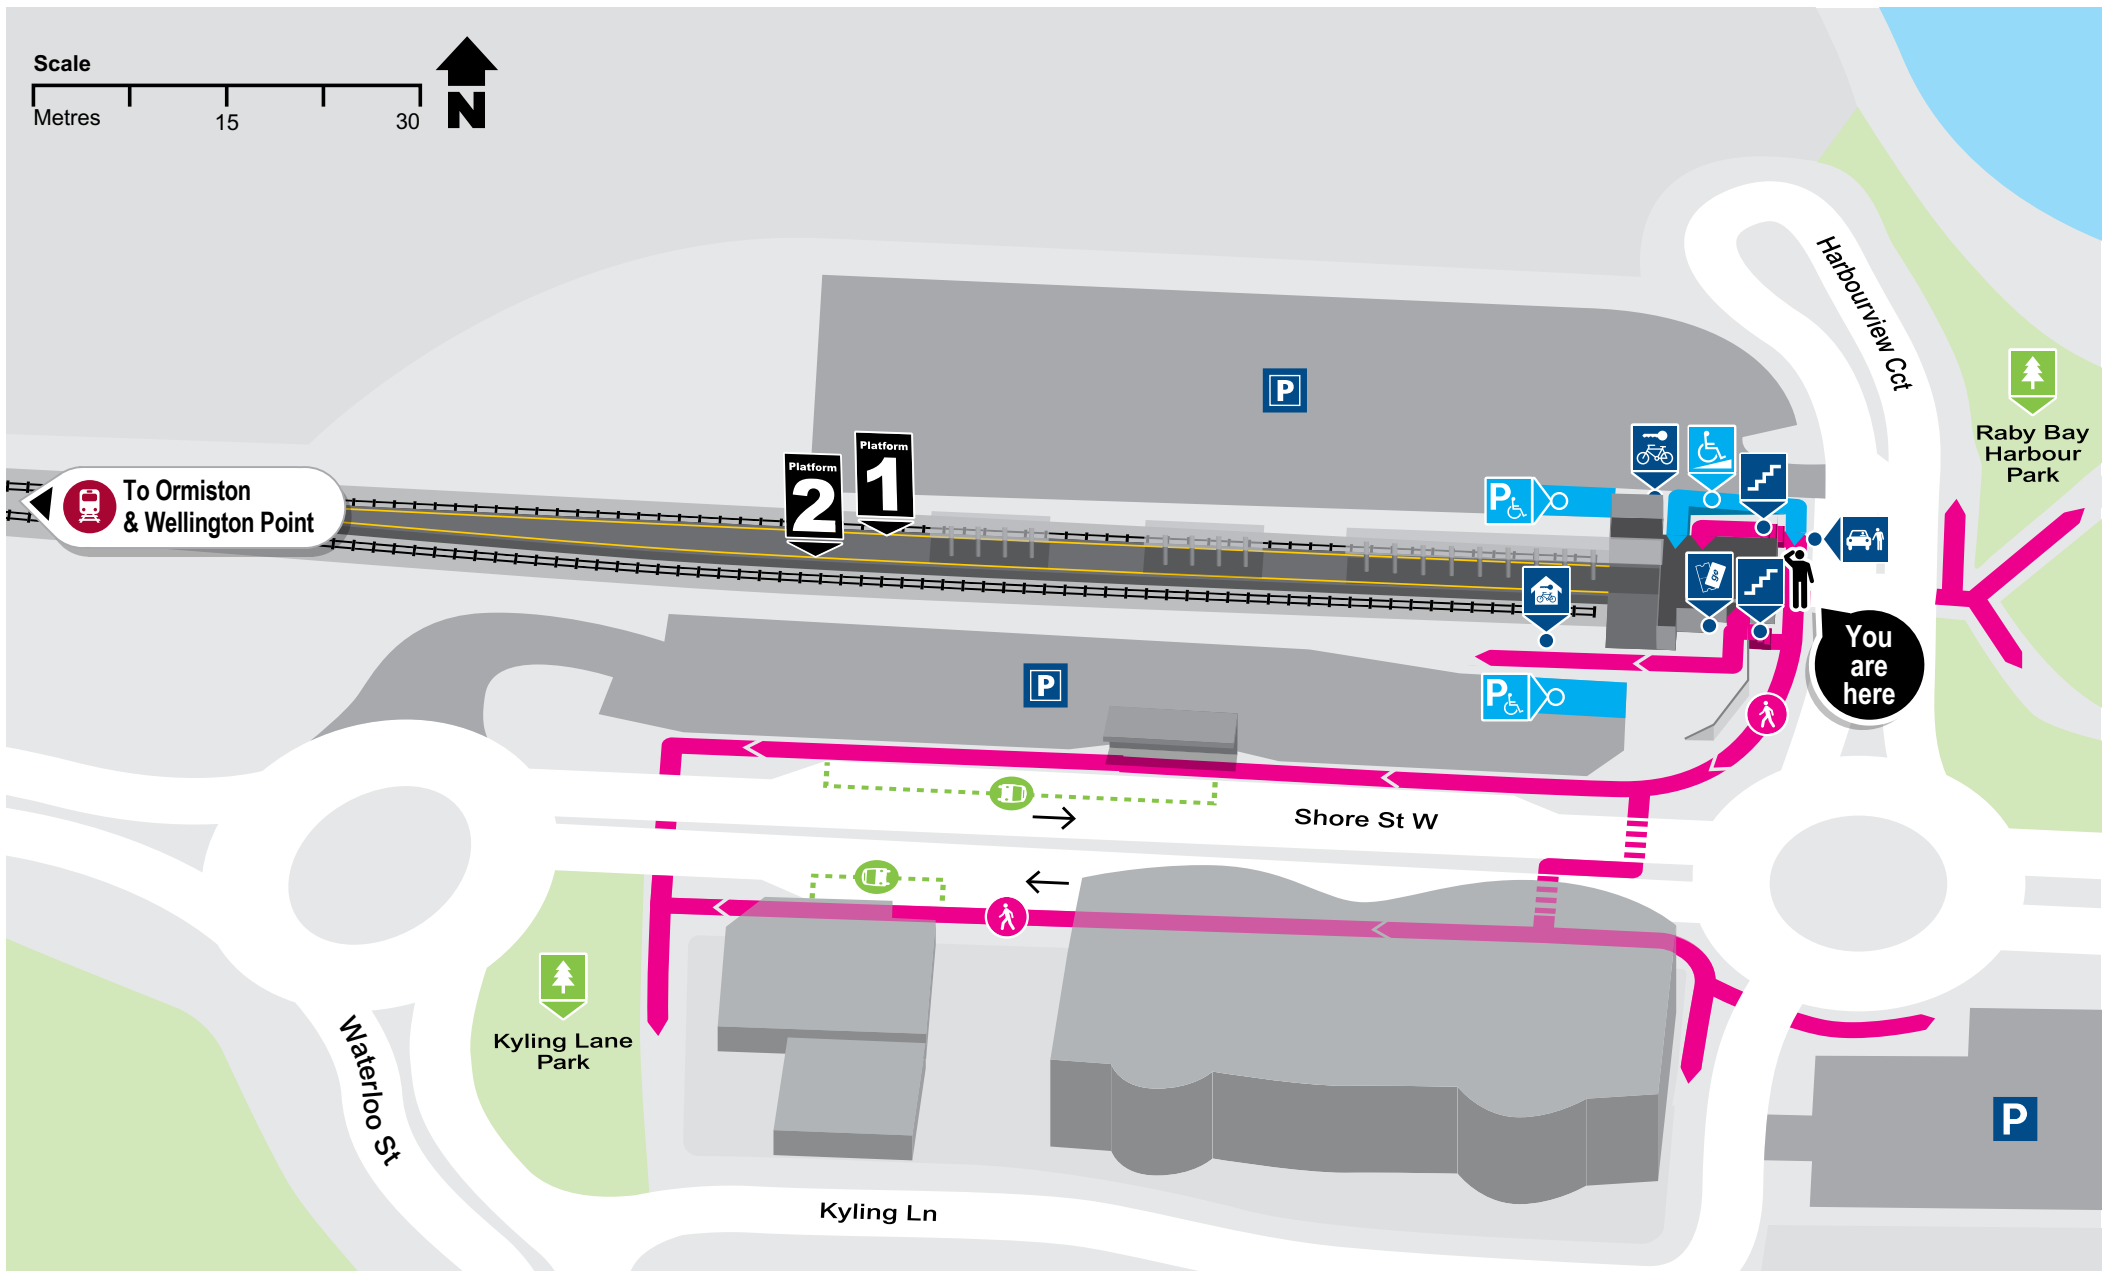

Cleveland station locality map

Effective November 2019

Download the MyTransLink app, visit translink.com.au or call 13 12 30