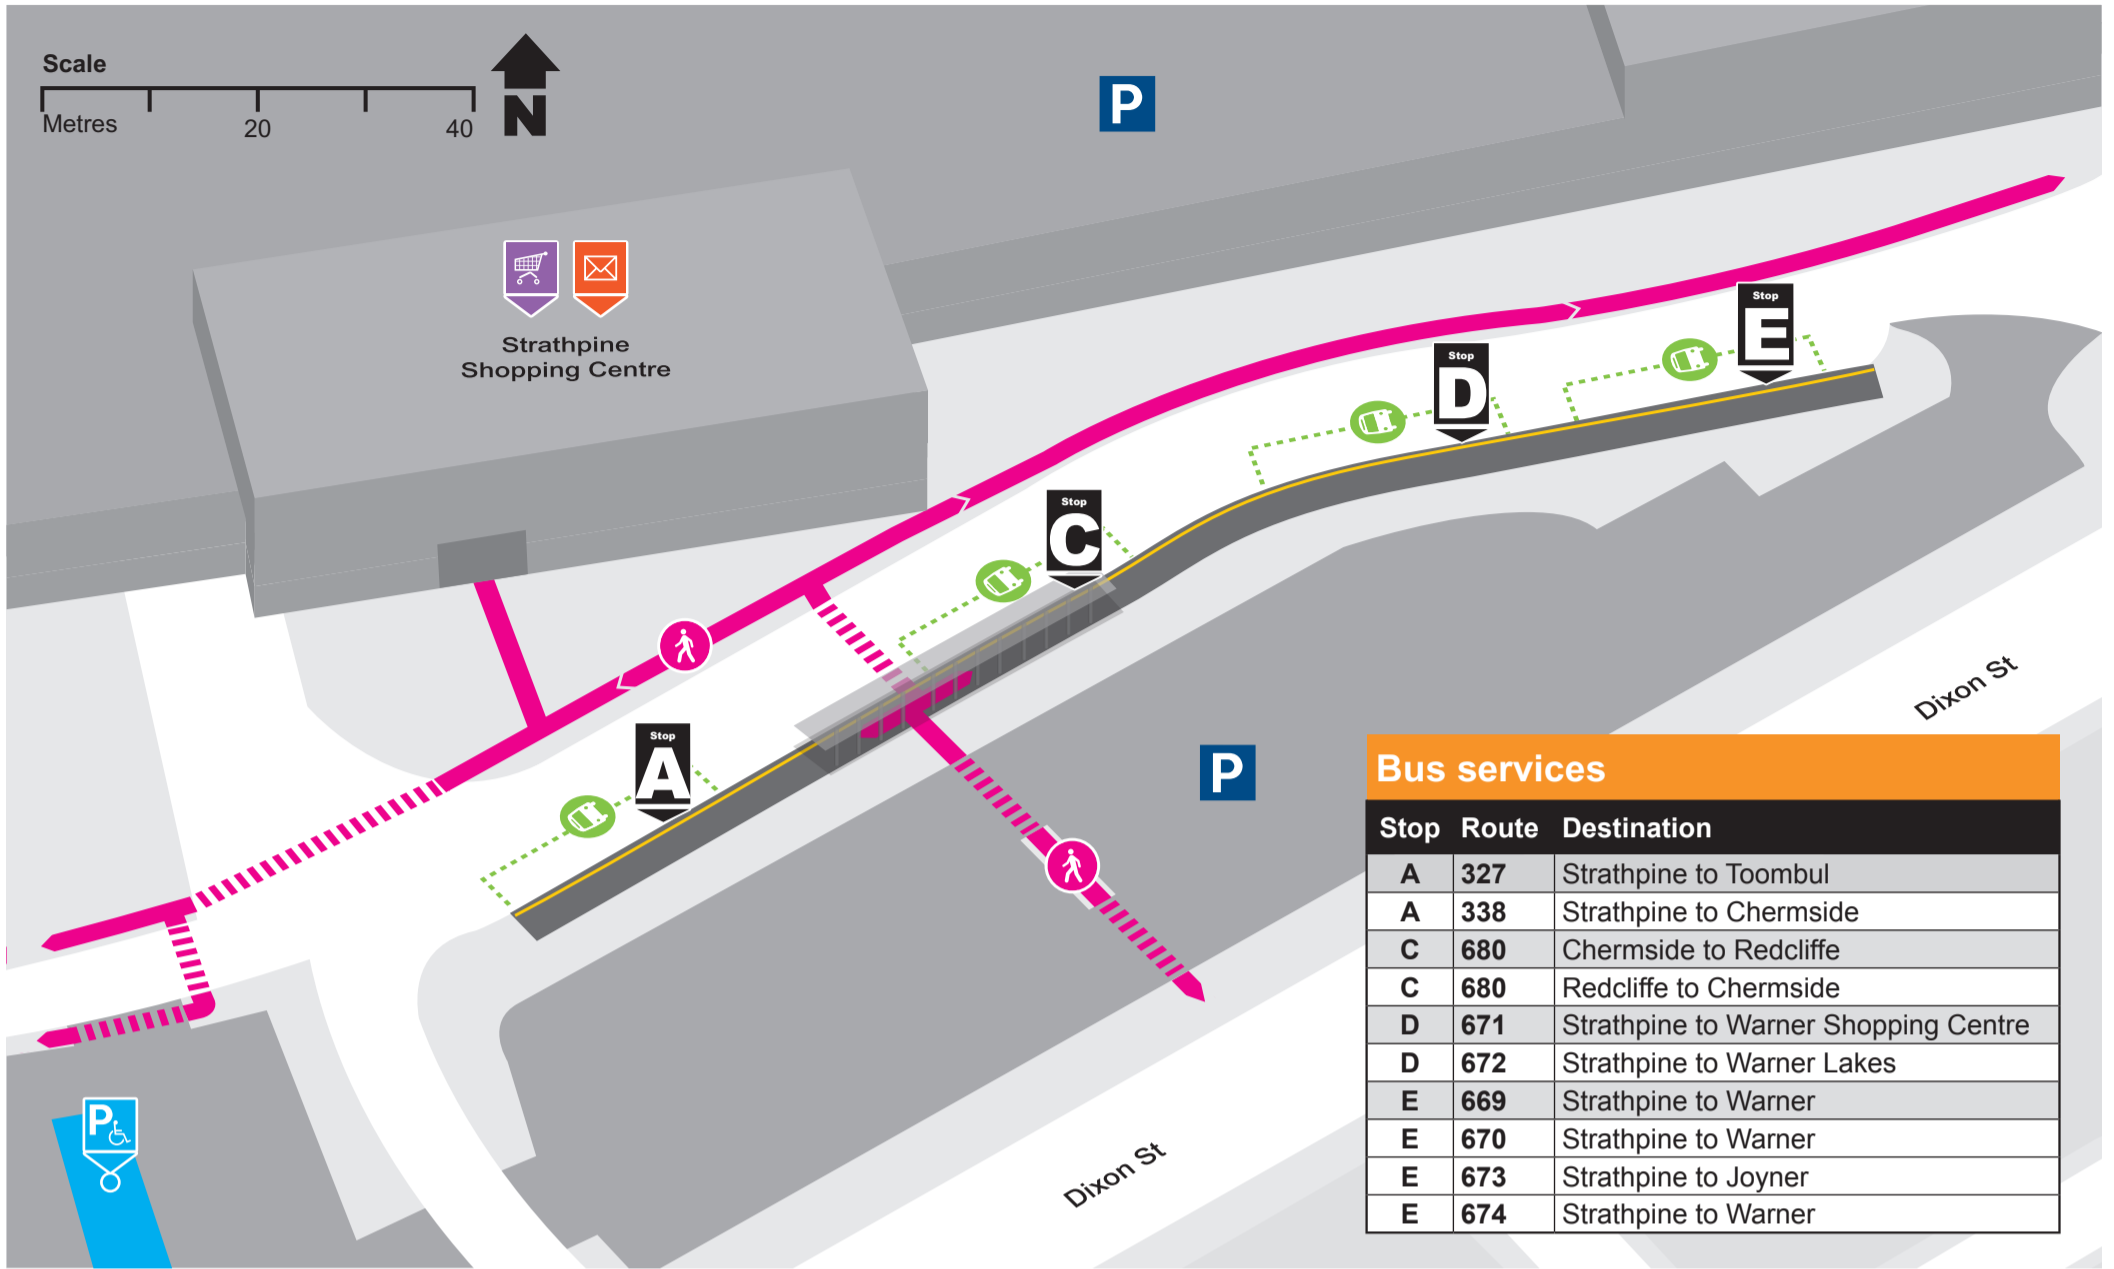

Strathpine Shopping Centre station locality map

Effective October 2019

Download the **MyTransLink** app, visit translink.com.au or call 13 12 30