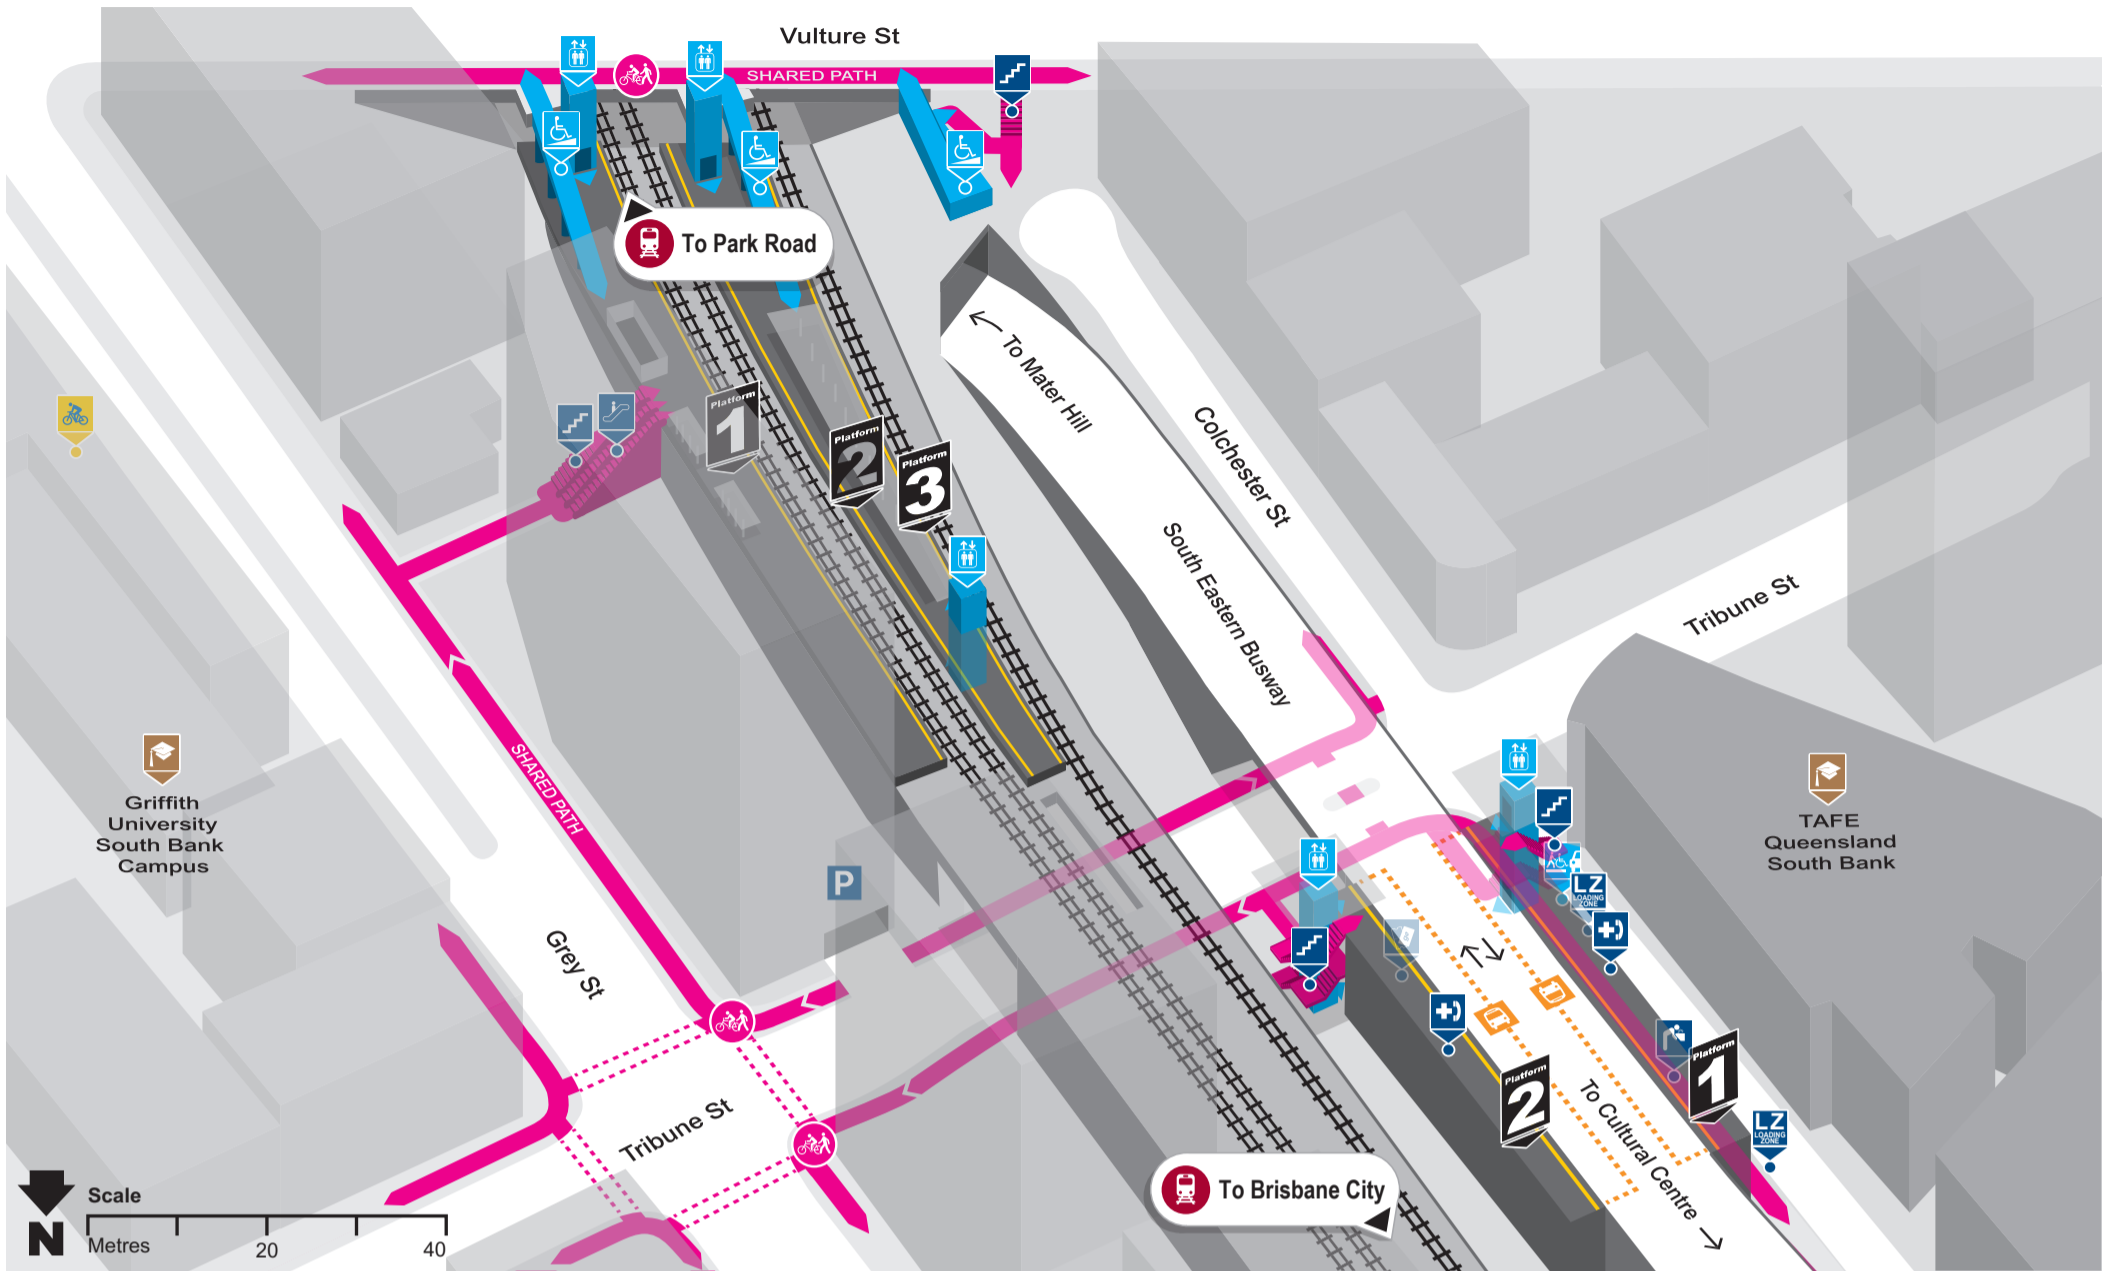

South Bank Busway station locality map

Effective May 2020

Key	
	busway station
	train station
	train line
	citycat terminal
	citycat line
	cityhopper terminal
	cityhopper line
	shared path
	CityCycle station
	school
	university/TAFE
	hospital
	tourist attraction
	entertainment & arts
	post office
	church
	park or reserve
	parking
	loading zone
	fare machine
	emergency assistance phone
	water bubbler
	escalator
	stairs
	disabled pick up /drop off area
	lift
	accessible ramp