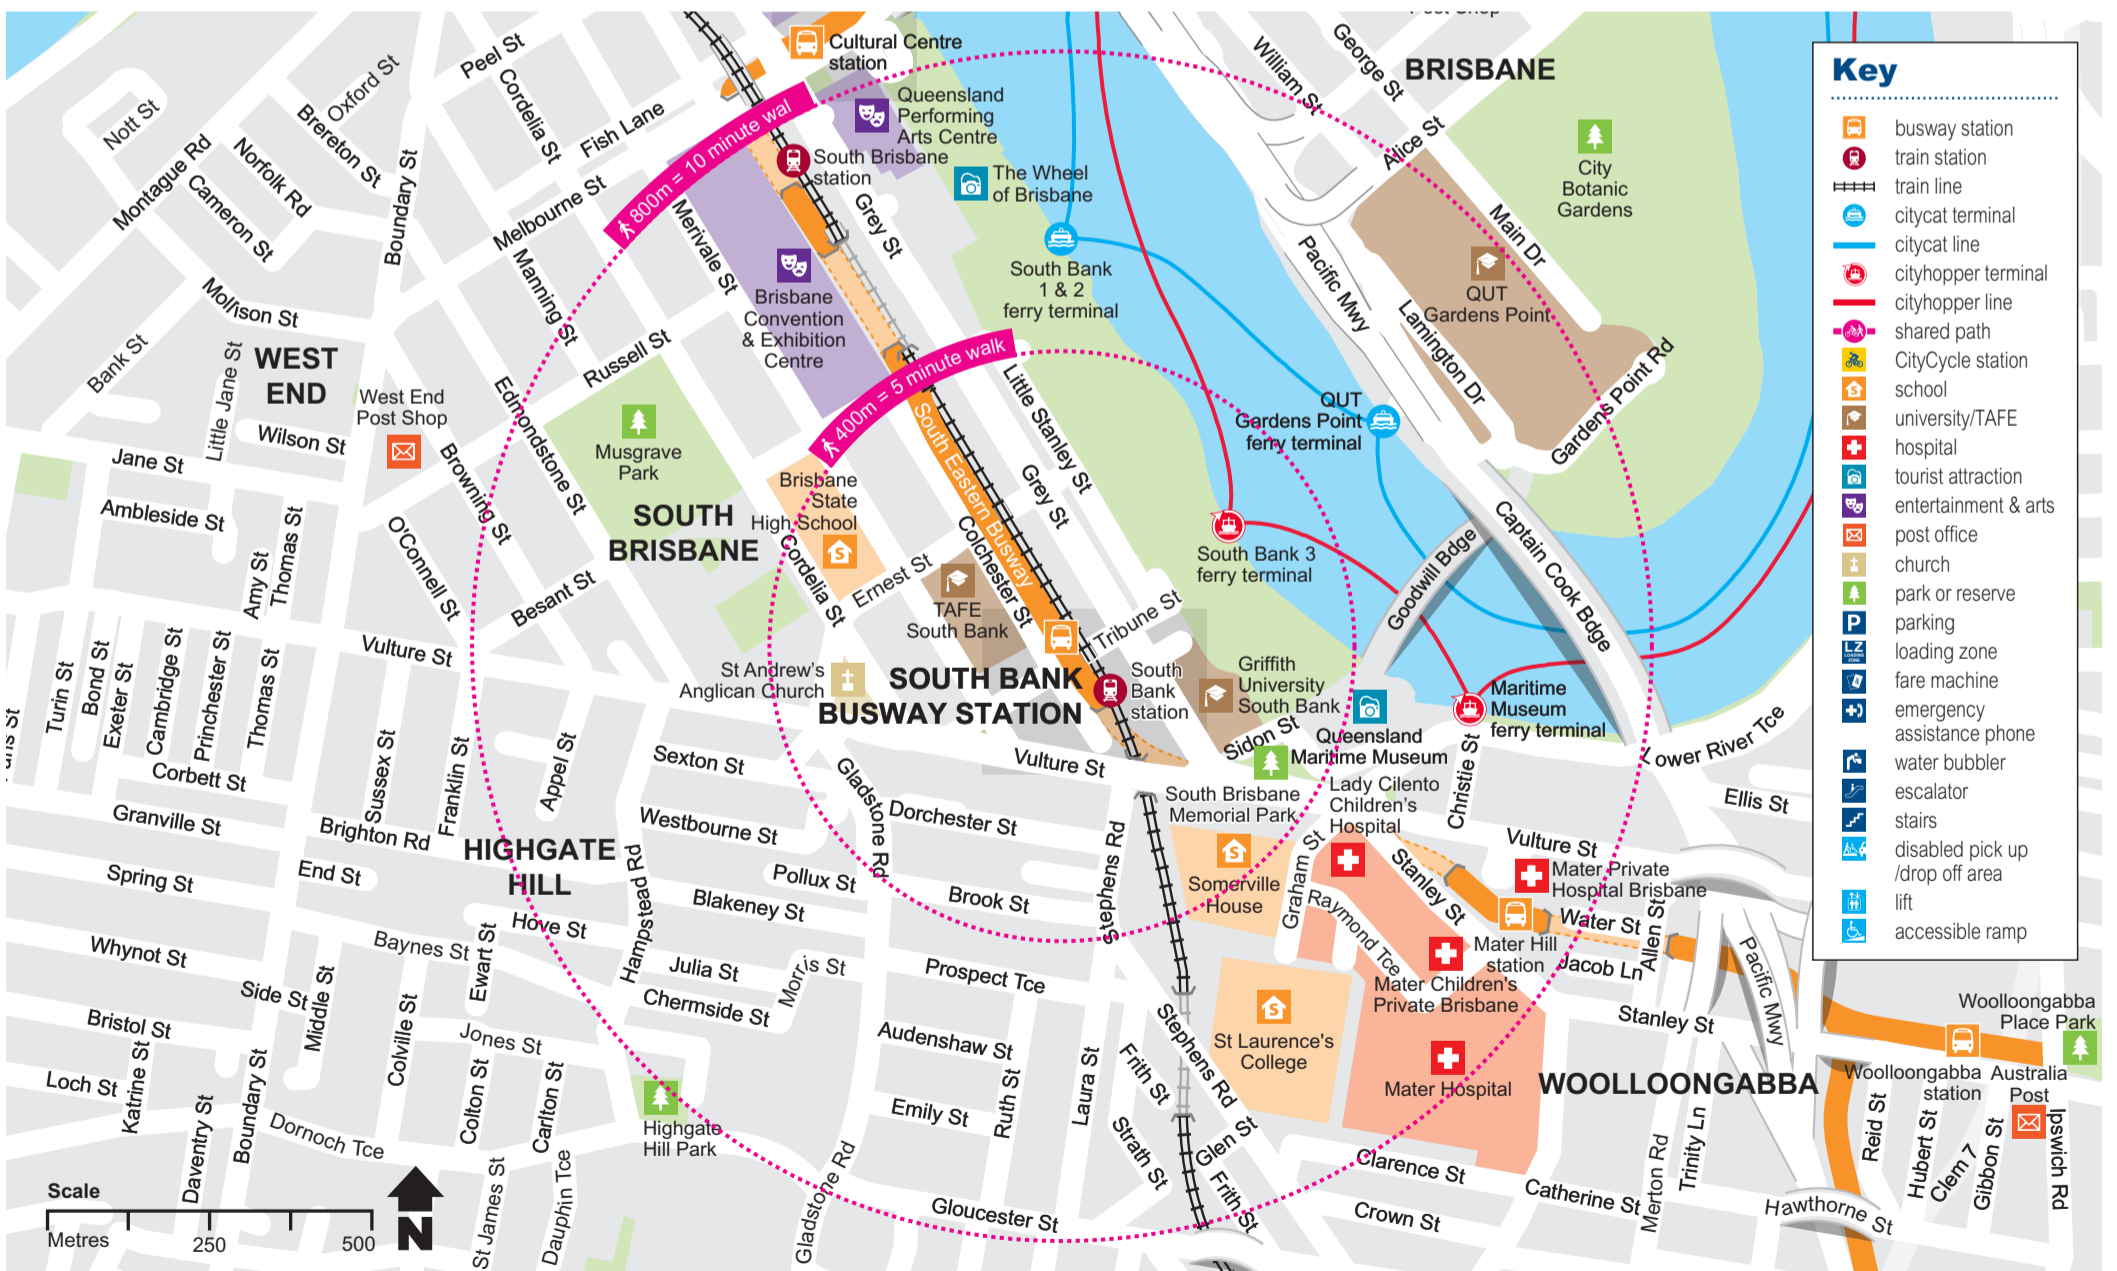

South Bank Busway station locality map

Effective May 2020

Key	
	busway station
	train station
	train line
	citycat terminal
	citycat line
	cityhopper terminal
	cityhopper line
	shared path
	CityCycle station
	school
	university/TAFE
	hospital
	tourist attraction
	entertainment & arts
	post office
	church
	park or reserve
	parking
	loading zone
	fare machine
	emergency assistance phone
	water bubbler
	escalator
	stairs
	disabled pick up /drop off area
	lift
	accessible ramp