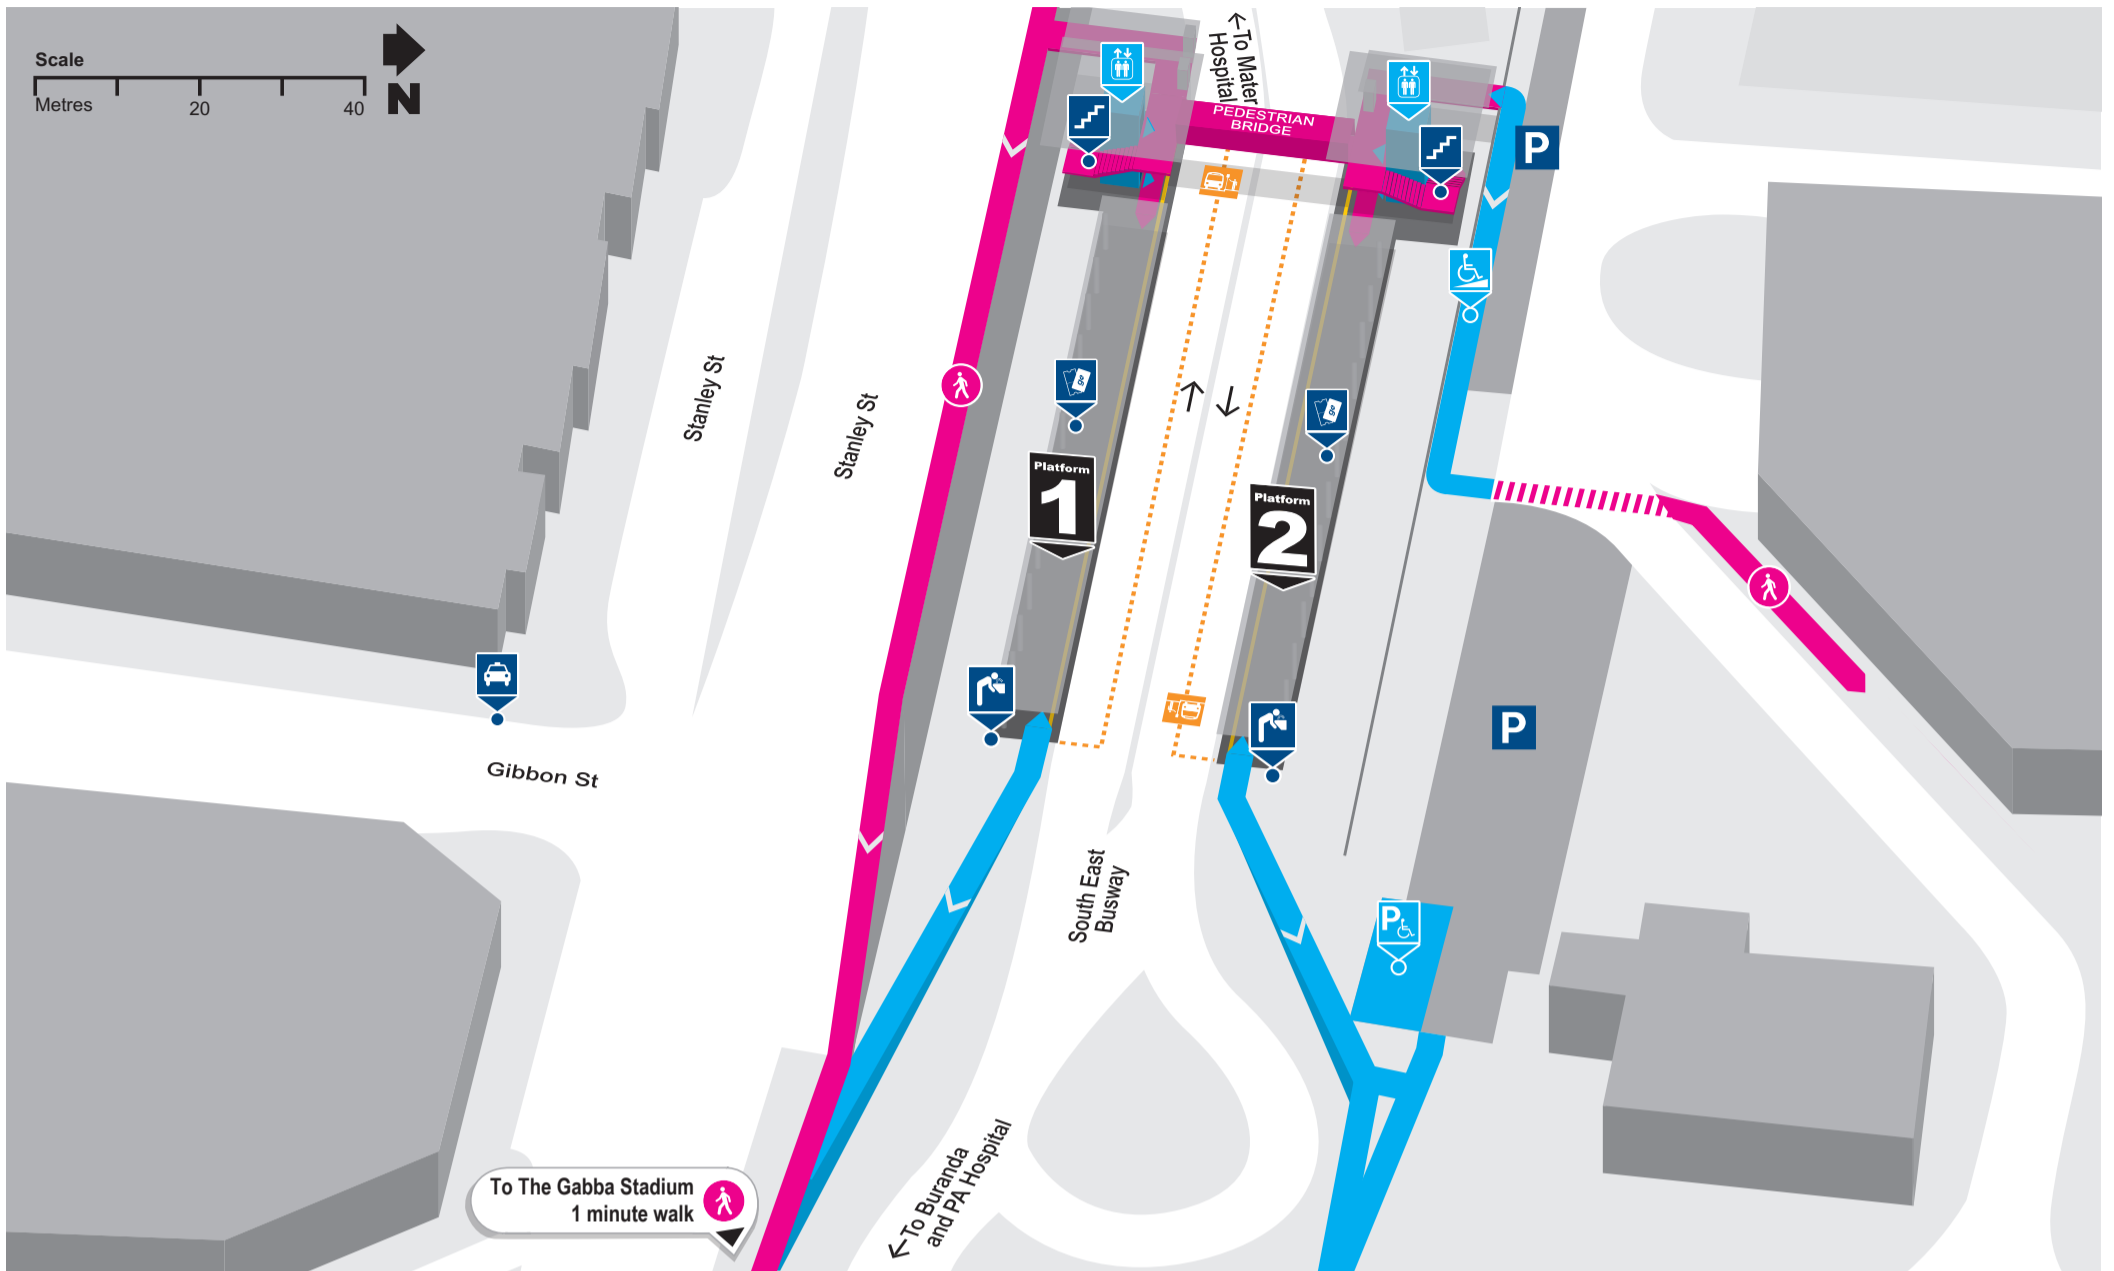

Woolloongabba station locality map

Effective May 2020

Download the MyTransLink app, visit translink.com.au or call 13 12 30