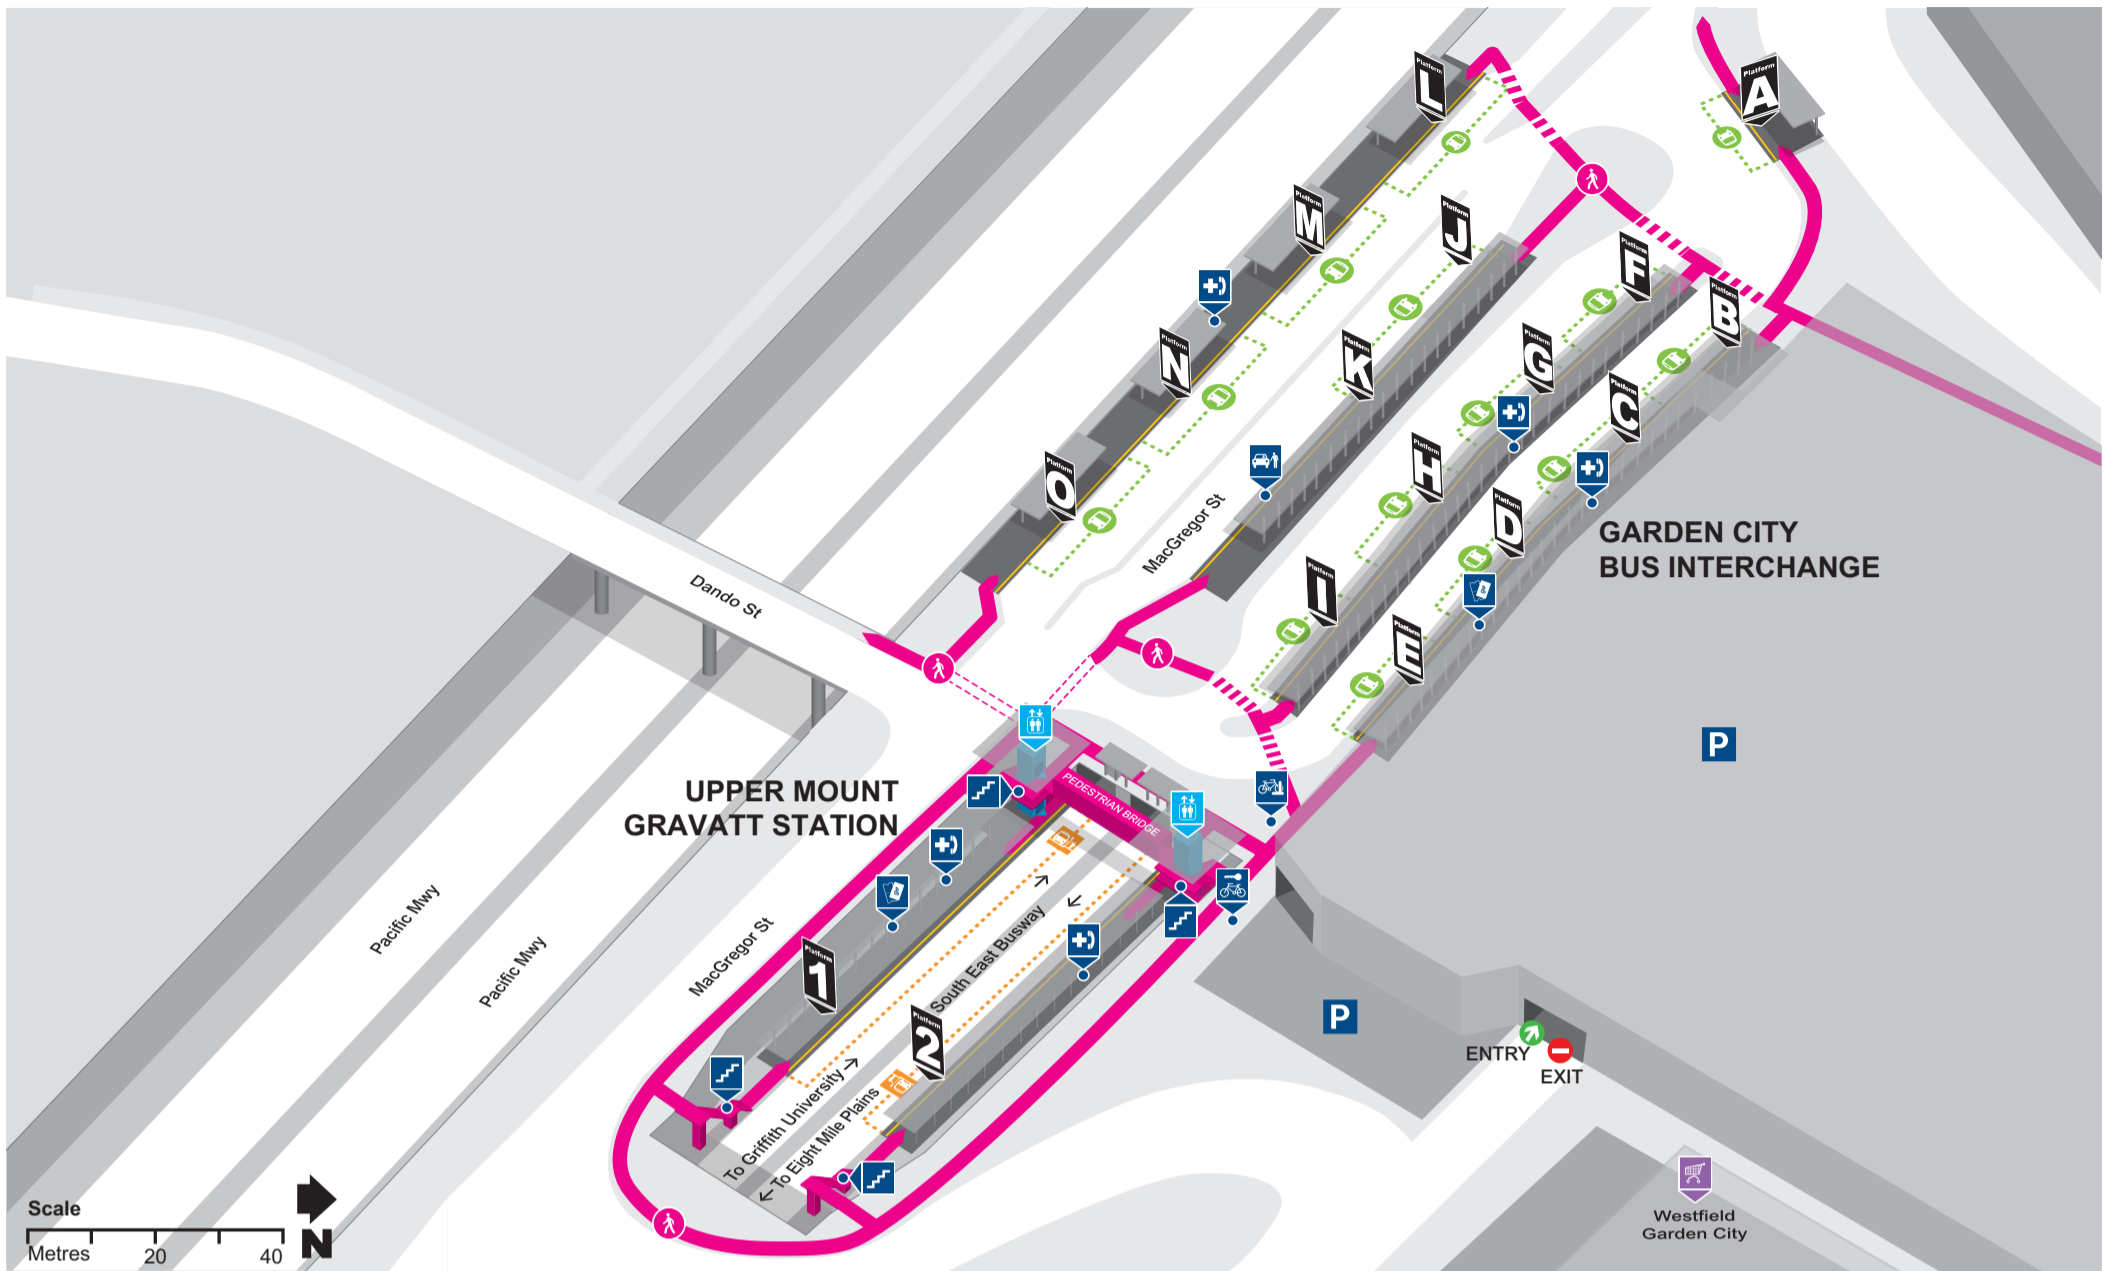

# Upper Mount Gravatt station locality map

Effective May 2020

Download the MyTransLink app, visit [translink.com.au](http://translink.com.au) or call 13 12 30