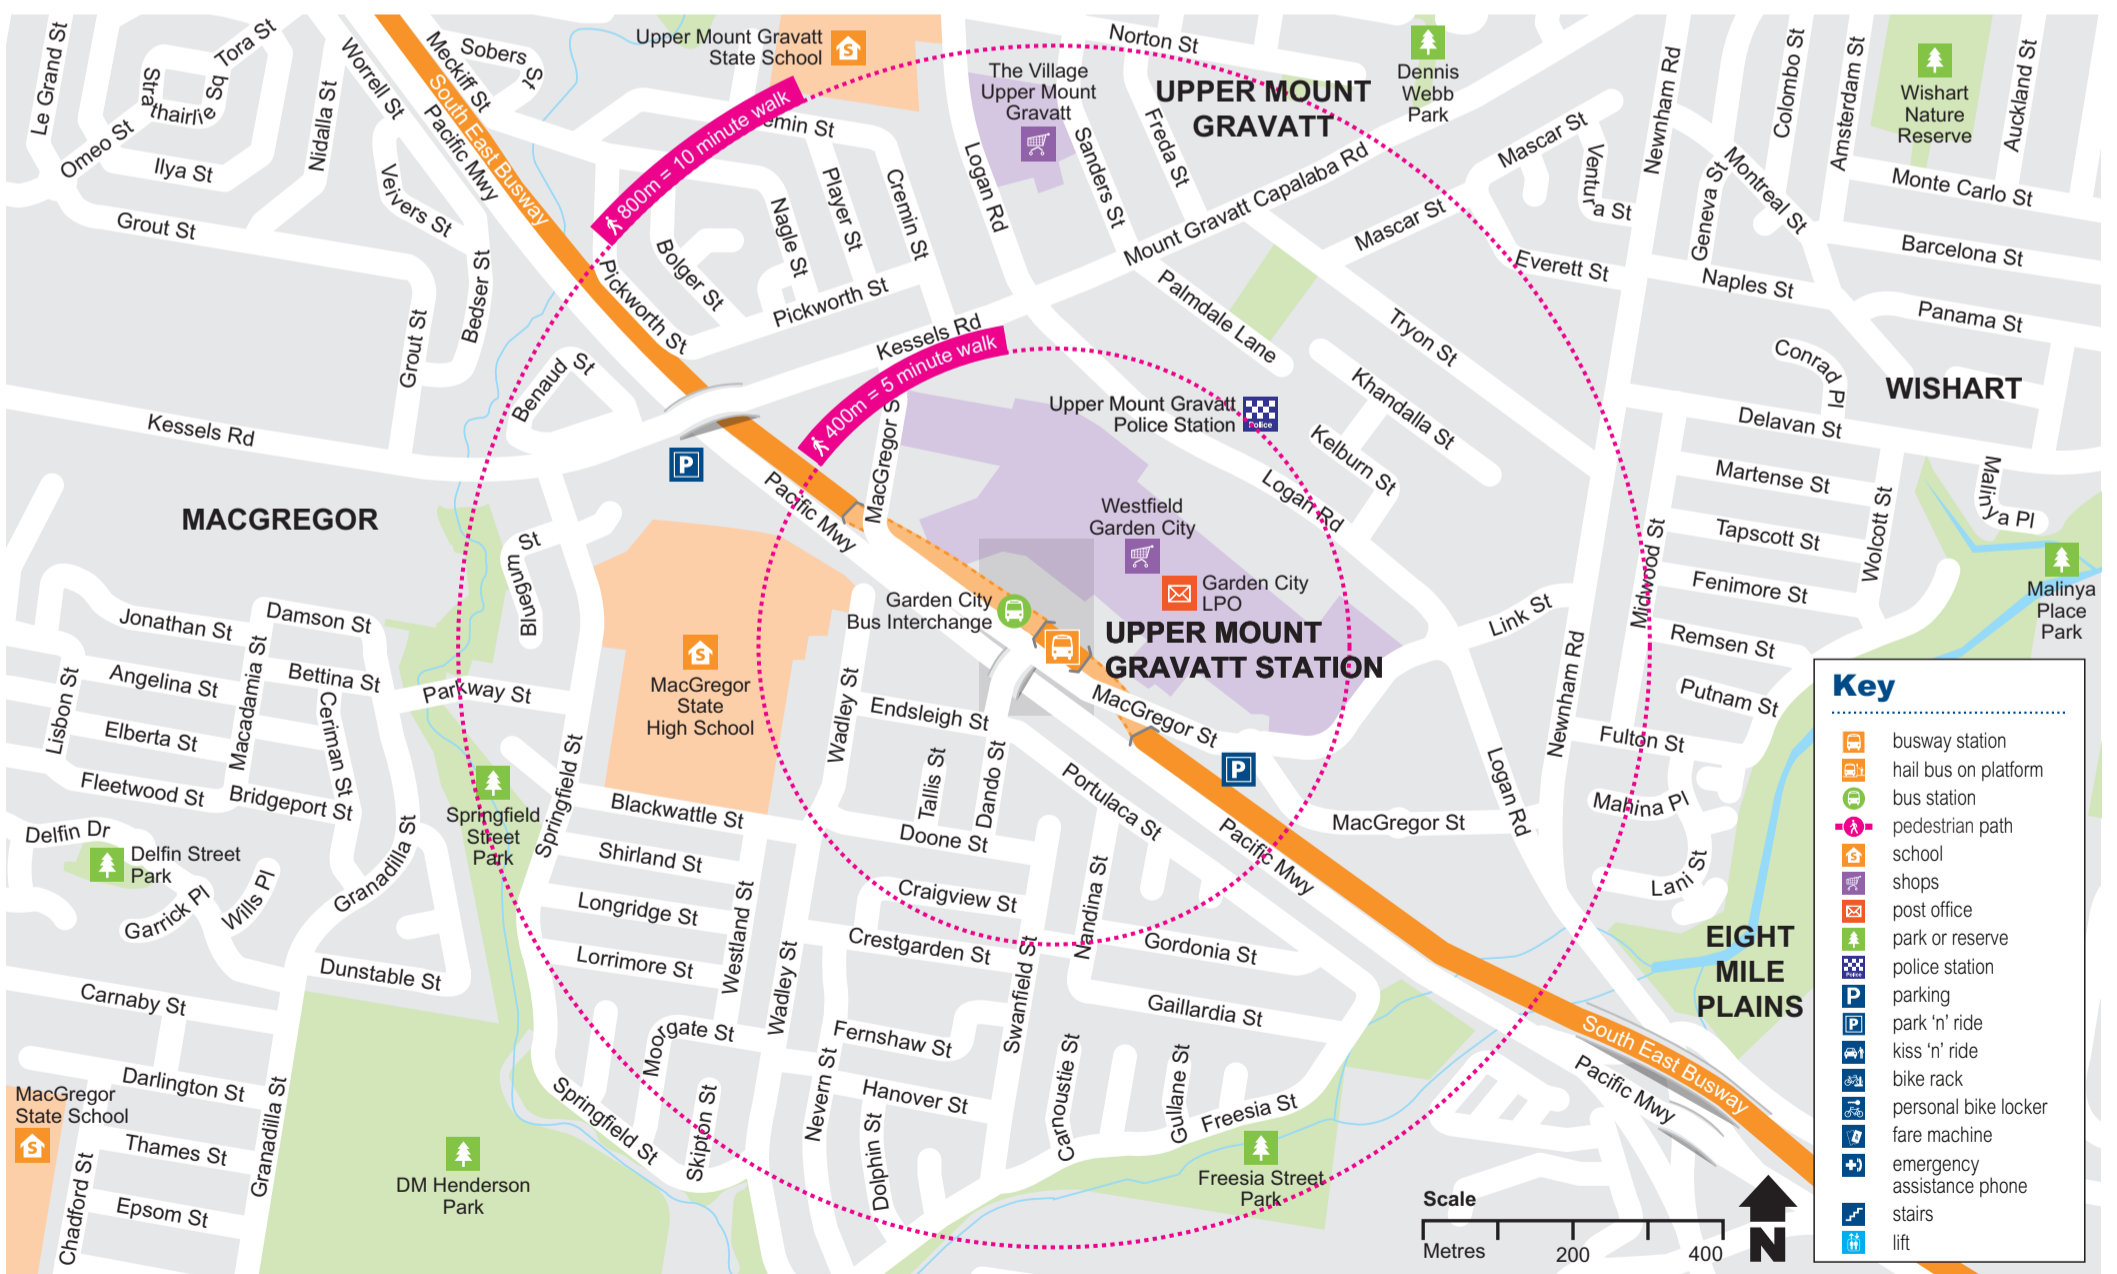

# Upper Mount Gravatt station locality map

Effective May 2020

Download the MyTransLink app, visit [translink.com.au](http://translink.com.au) or call 13 12 30