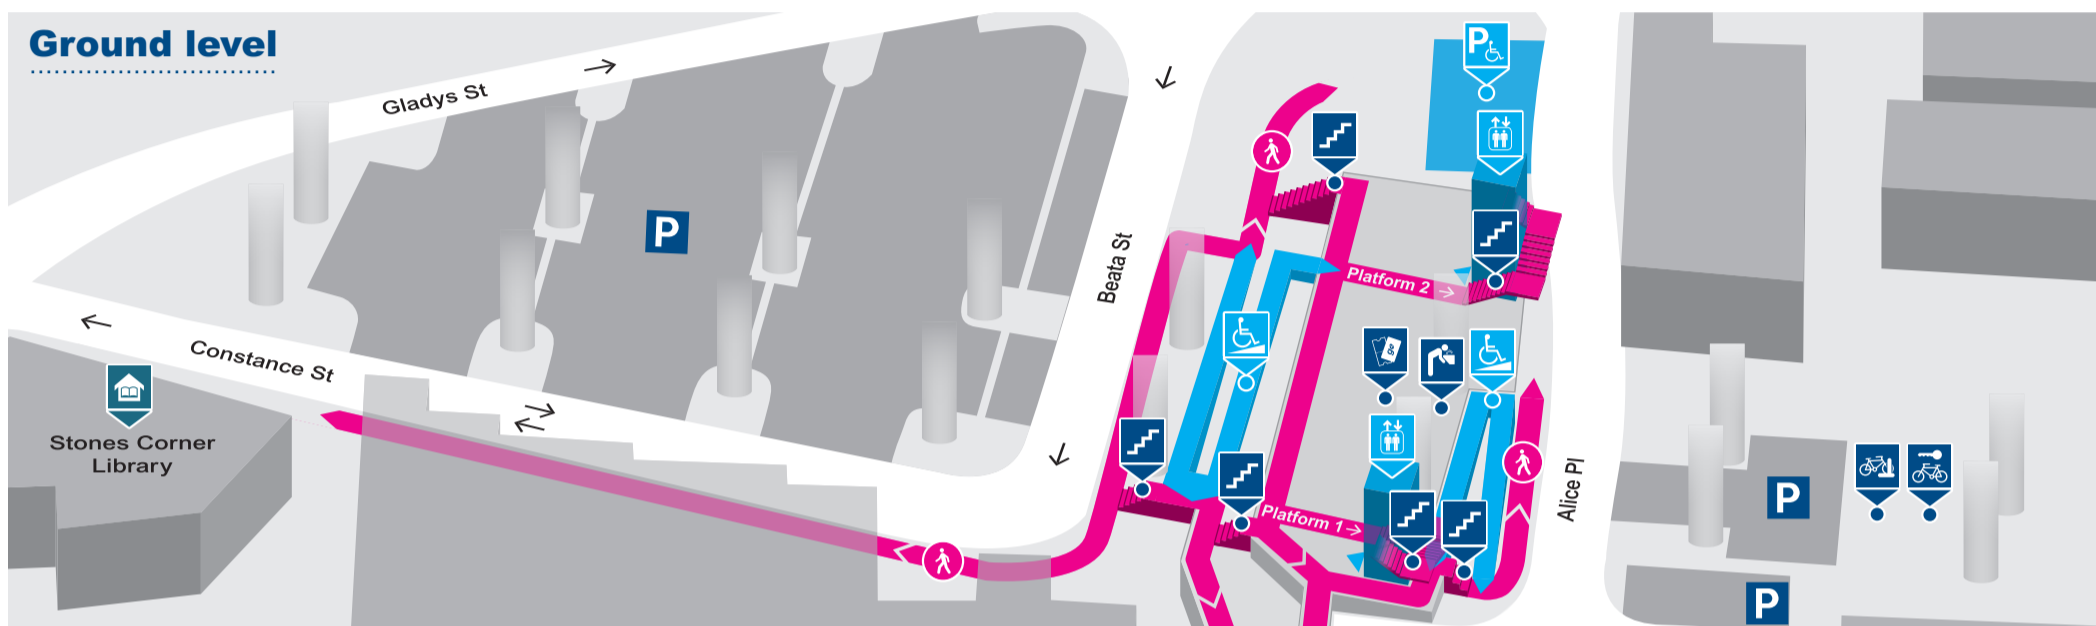

Stones Corner station locality map

Effective May 2020

Download the MyTransLink app, visit translink.com.au or call 13 12 30