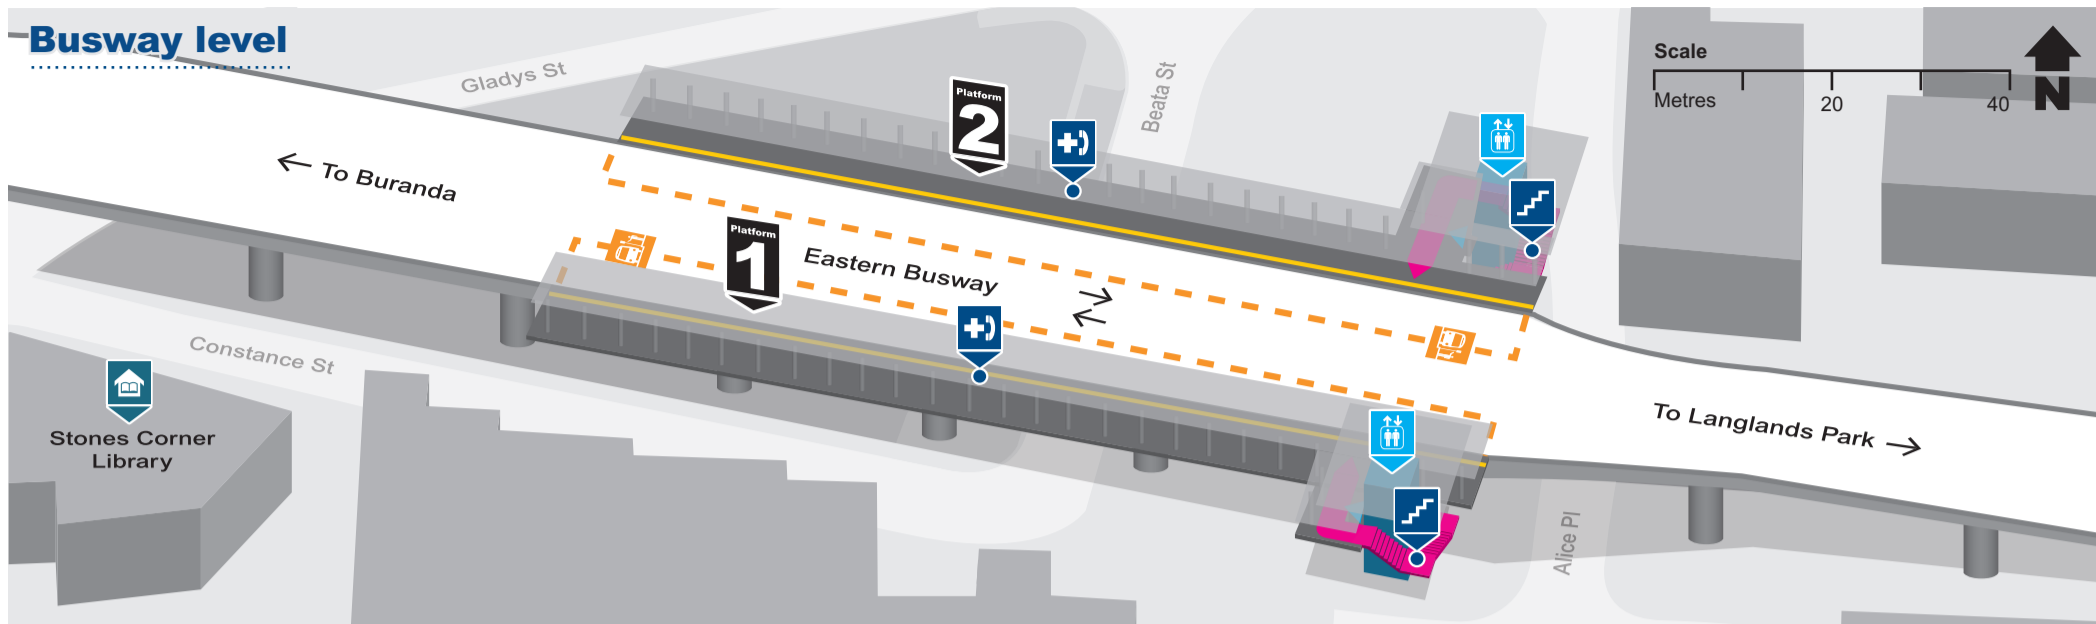

Stones Corner station locality map

Effective May 2020

Download the MyTransLink app, visit translink.com.au or call 13 12 30