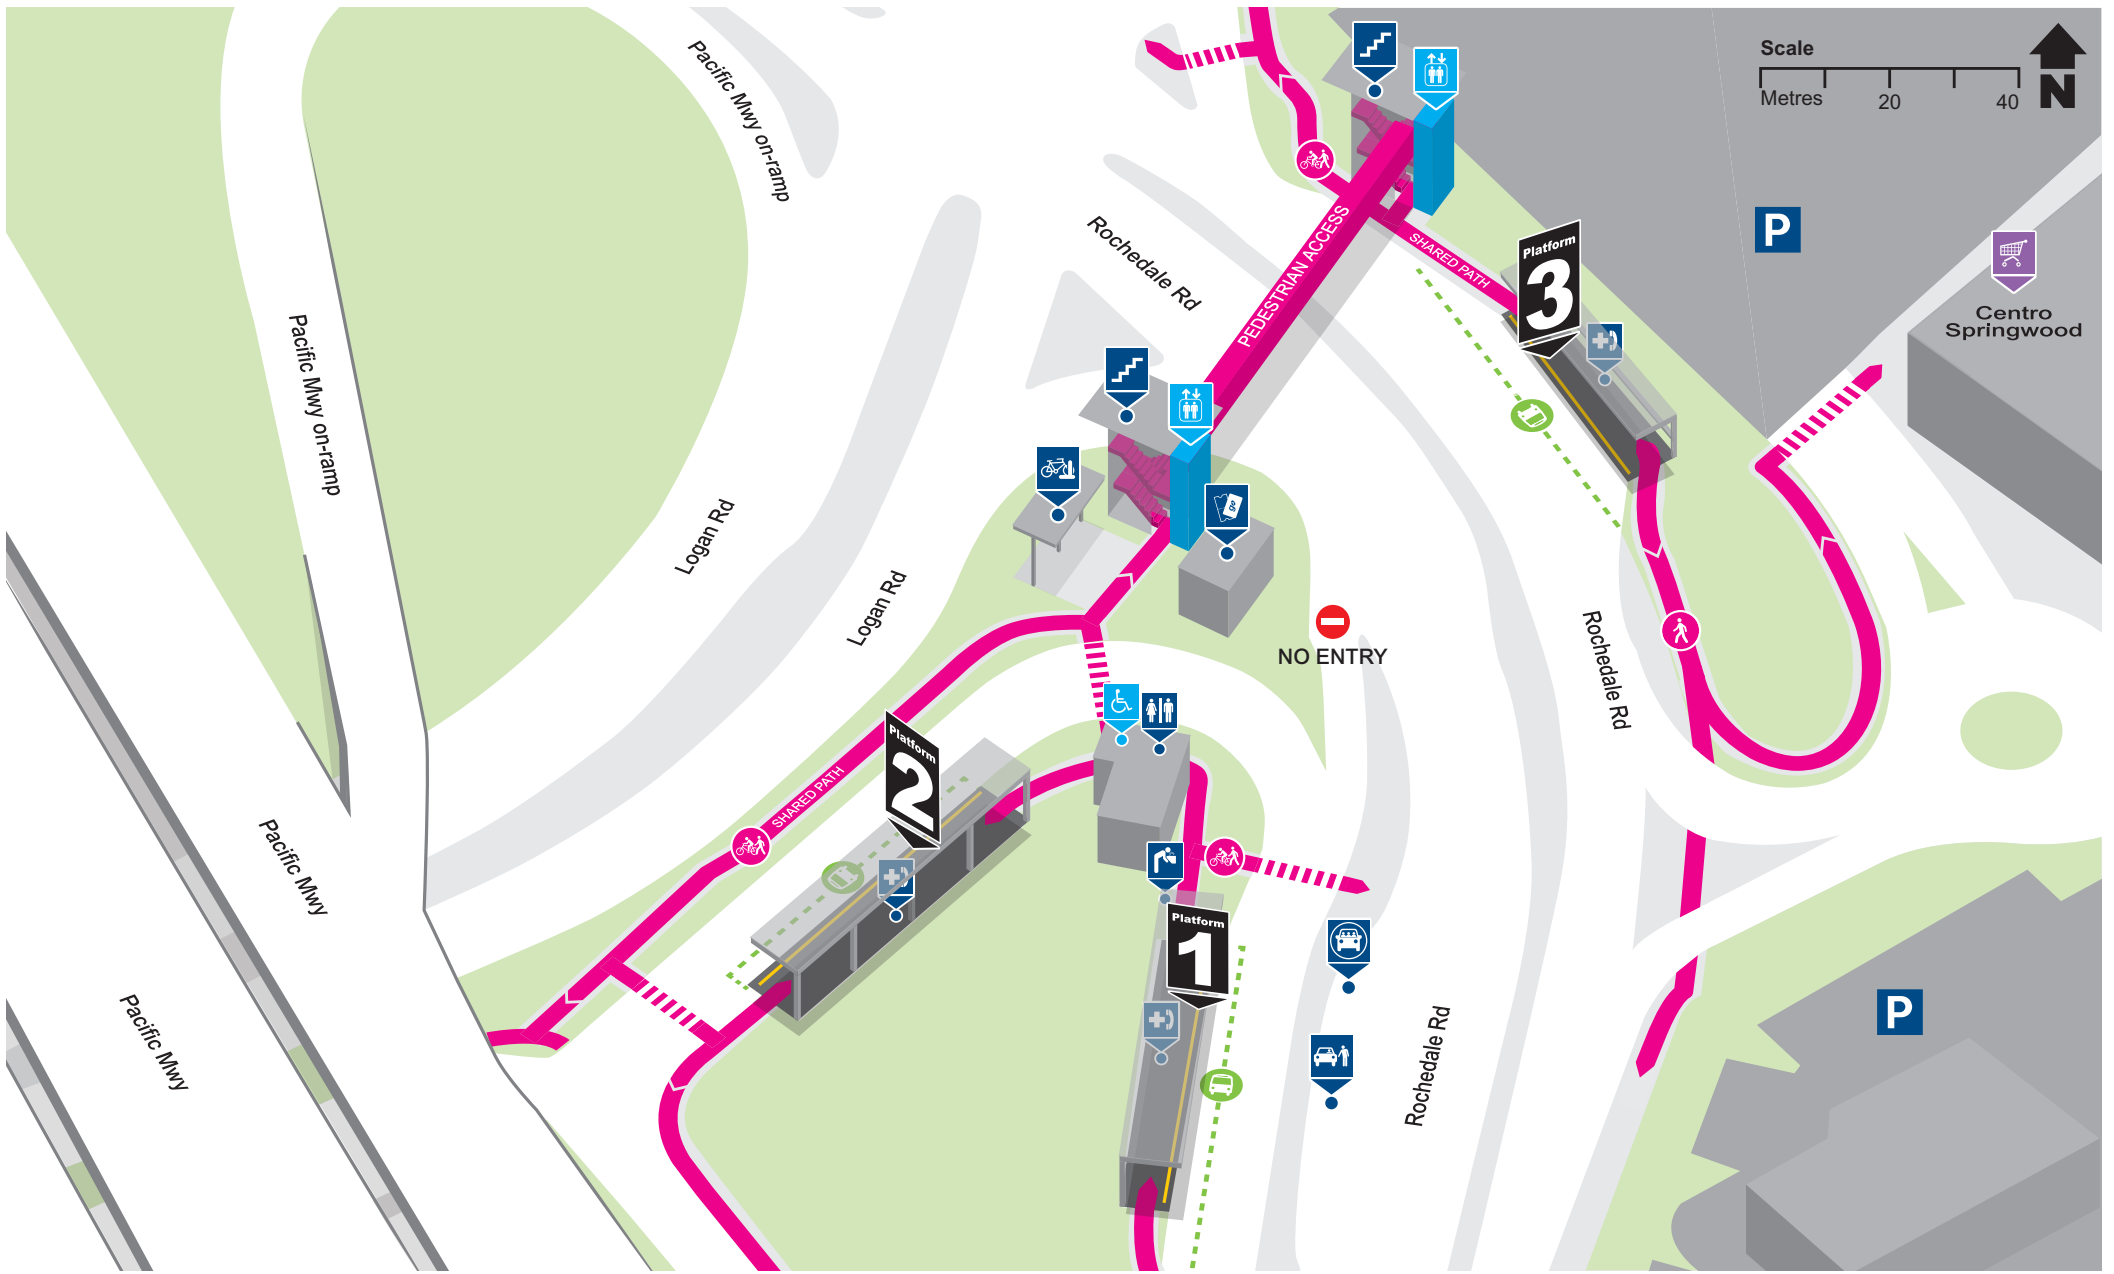

Springwood station locality map

Effective May 2020

Download the MyTransLink app, visit translink.com.au or call 13 12 30