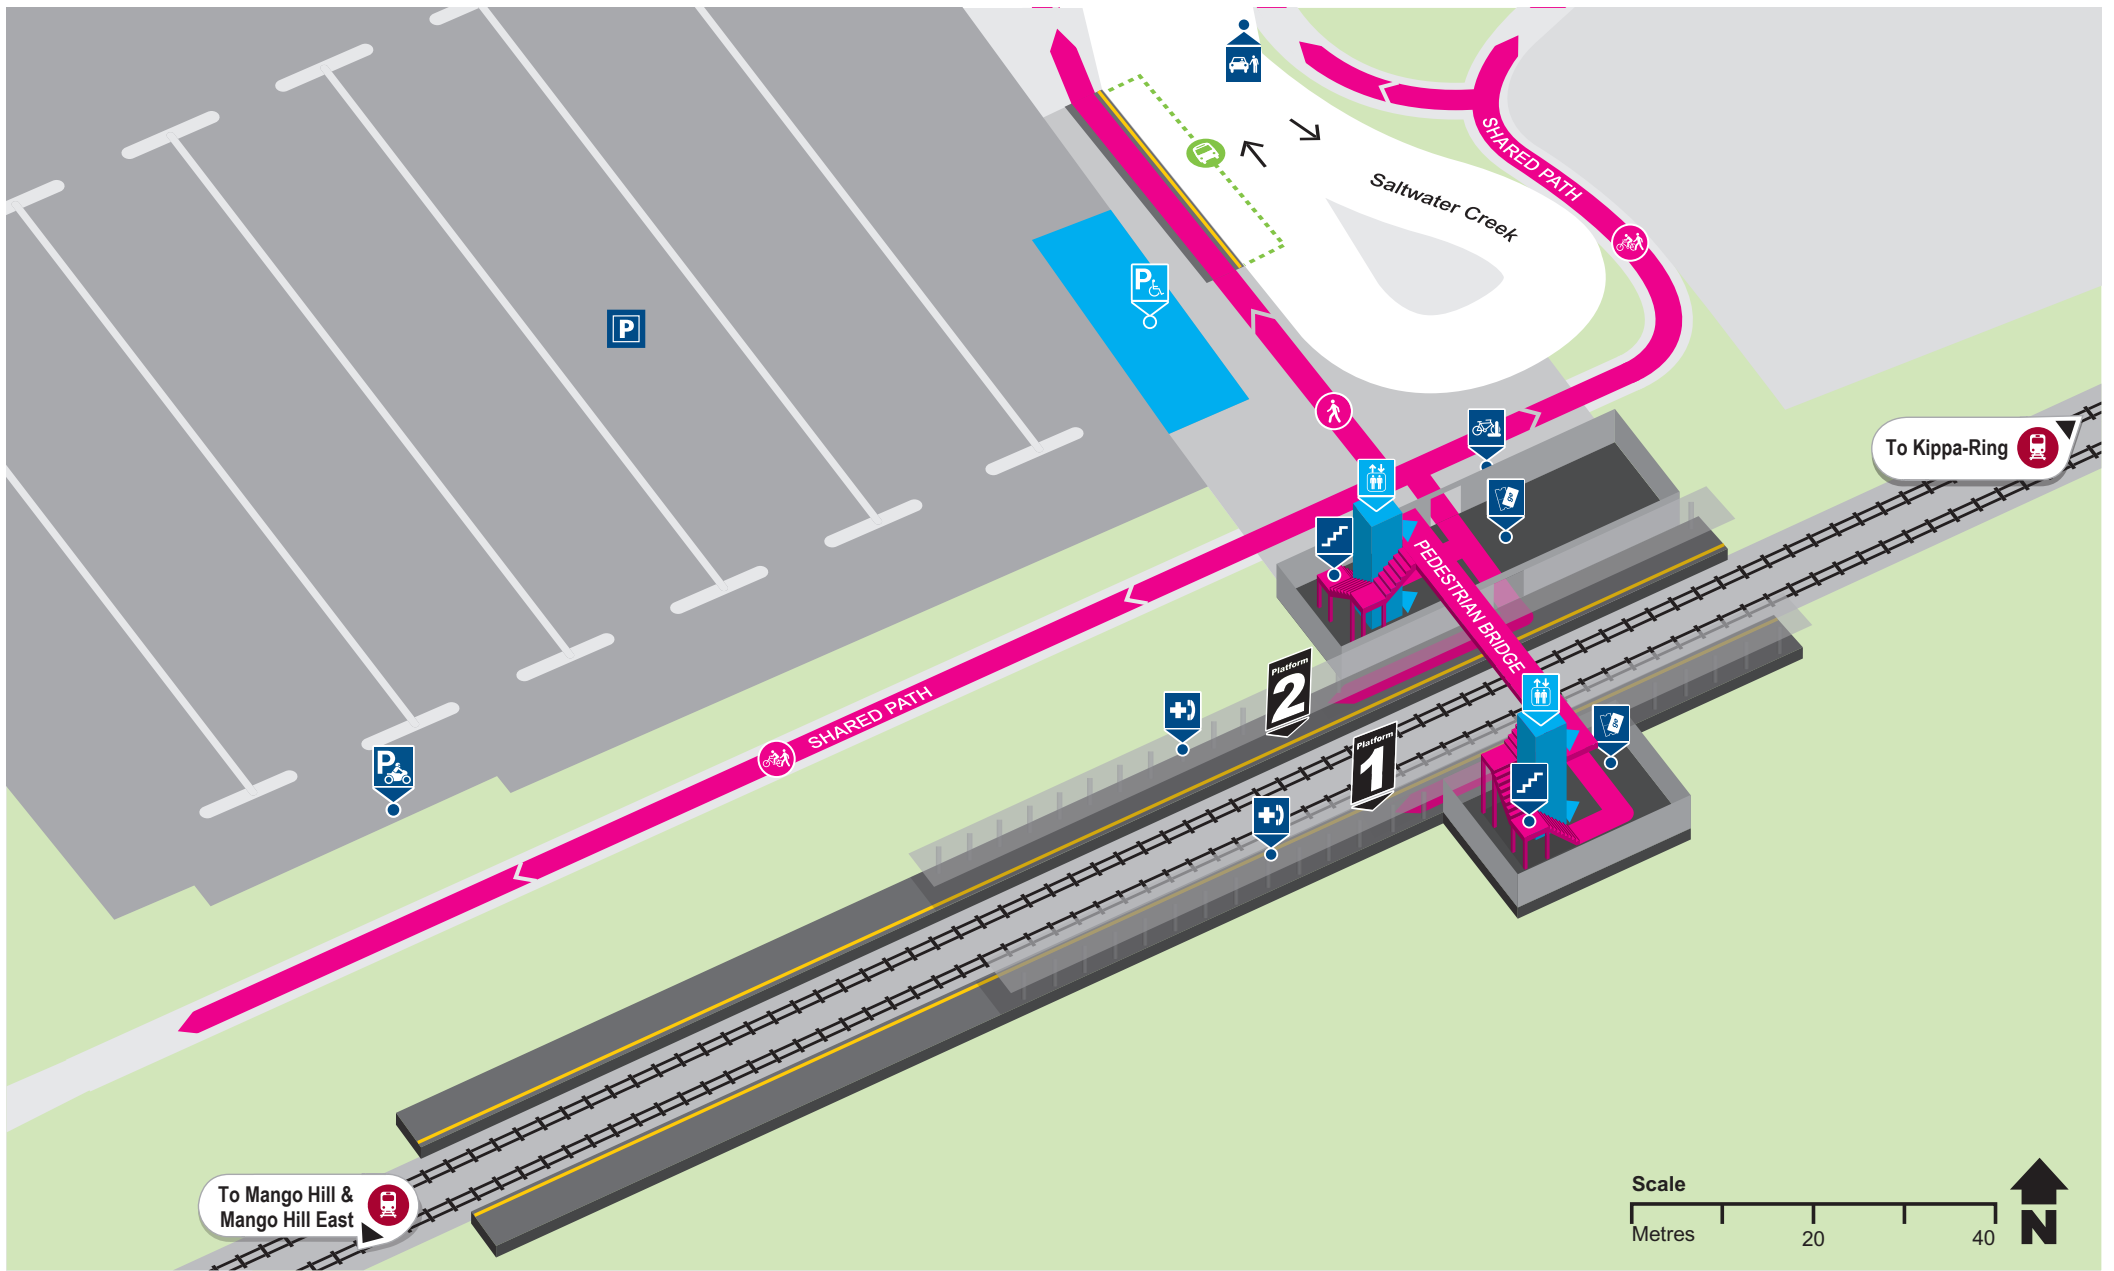

Rothwell station locality map

Effective May 2020

Download the MyTransLink app, visit translink.com.au or call 13 12 30