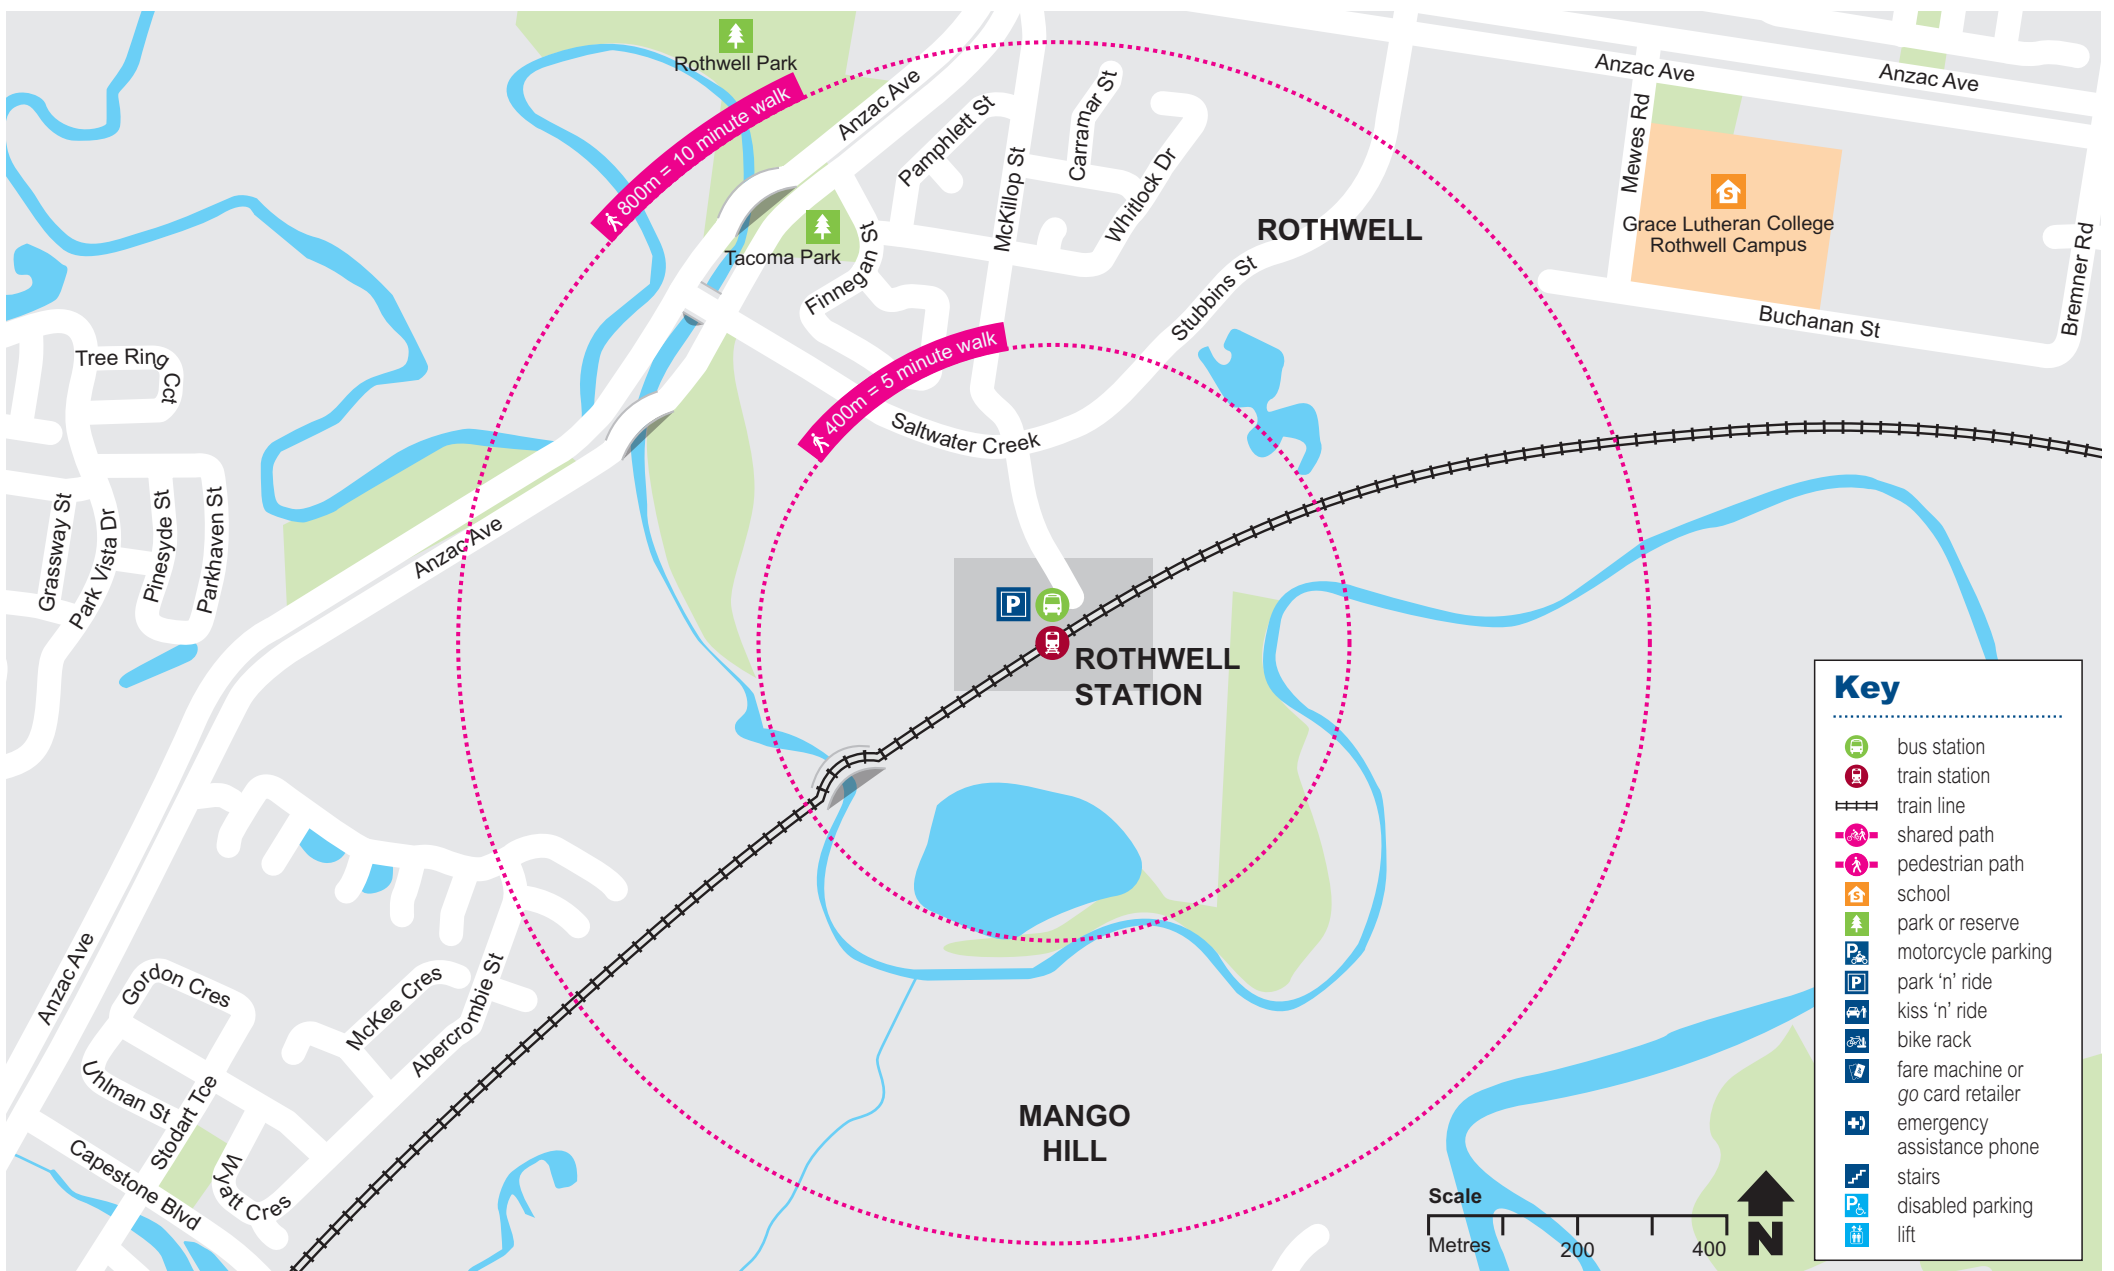

Rothwell station locality map

Effective May 2020

Download the MyTransLink app, visit translink.com.au or call 13 12 30