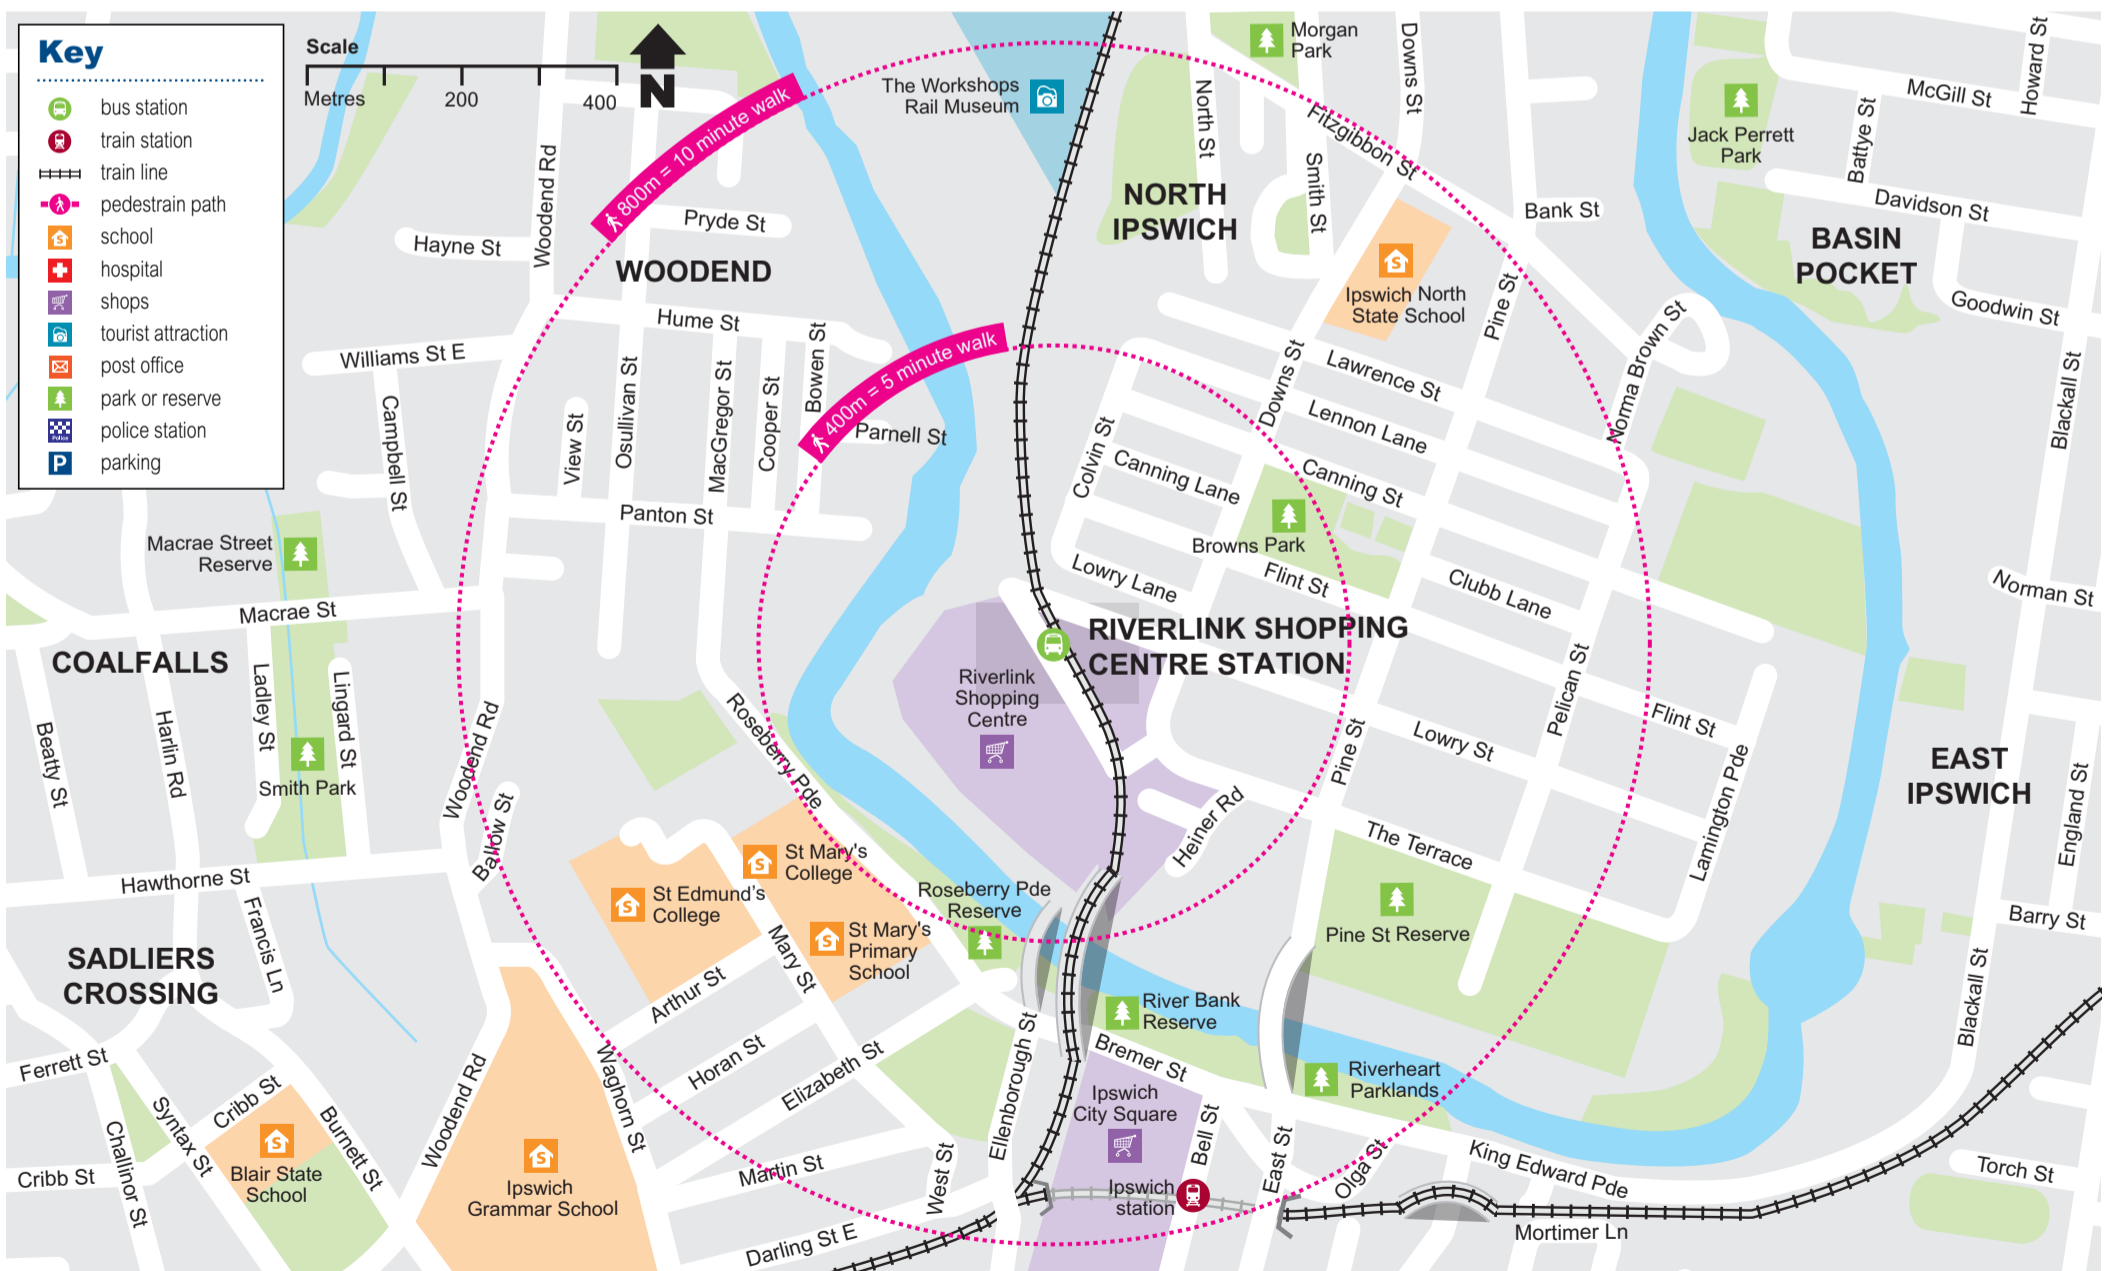

Riverlink Shopping Centre station locality map

Effective May 2020

Download the **MyTranslink** app, visit translink.com.au or call 13 12 30