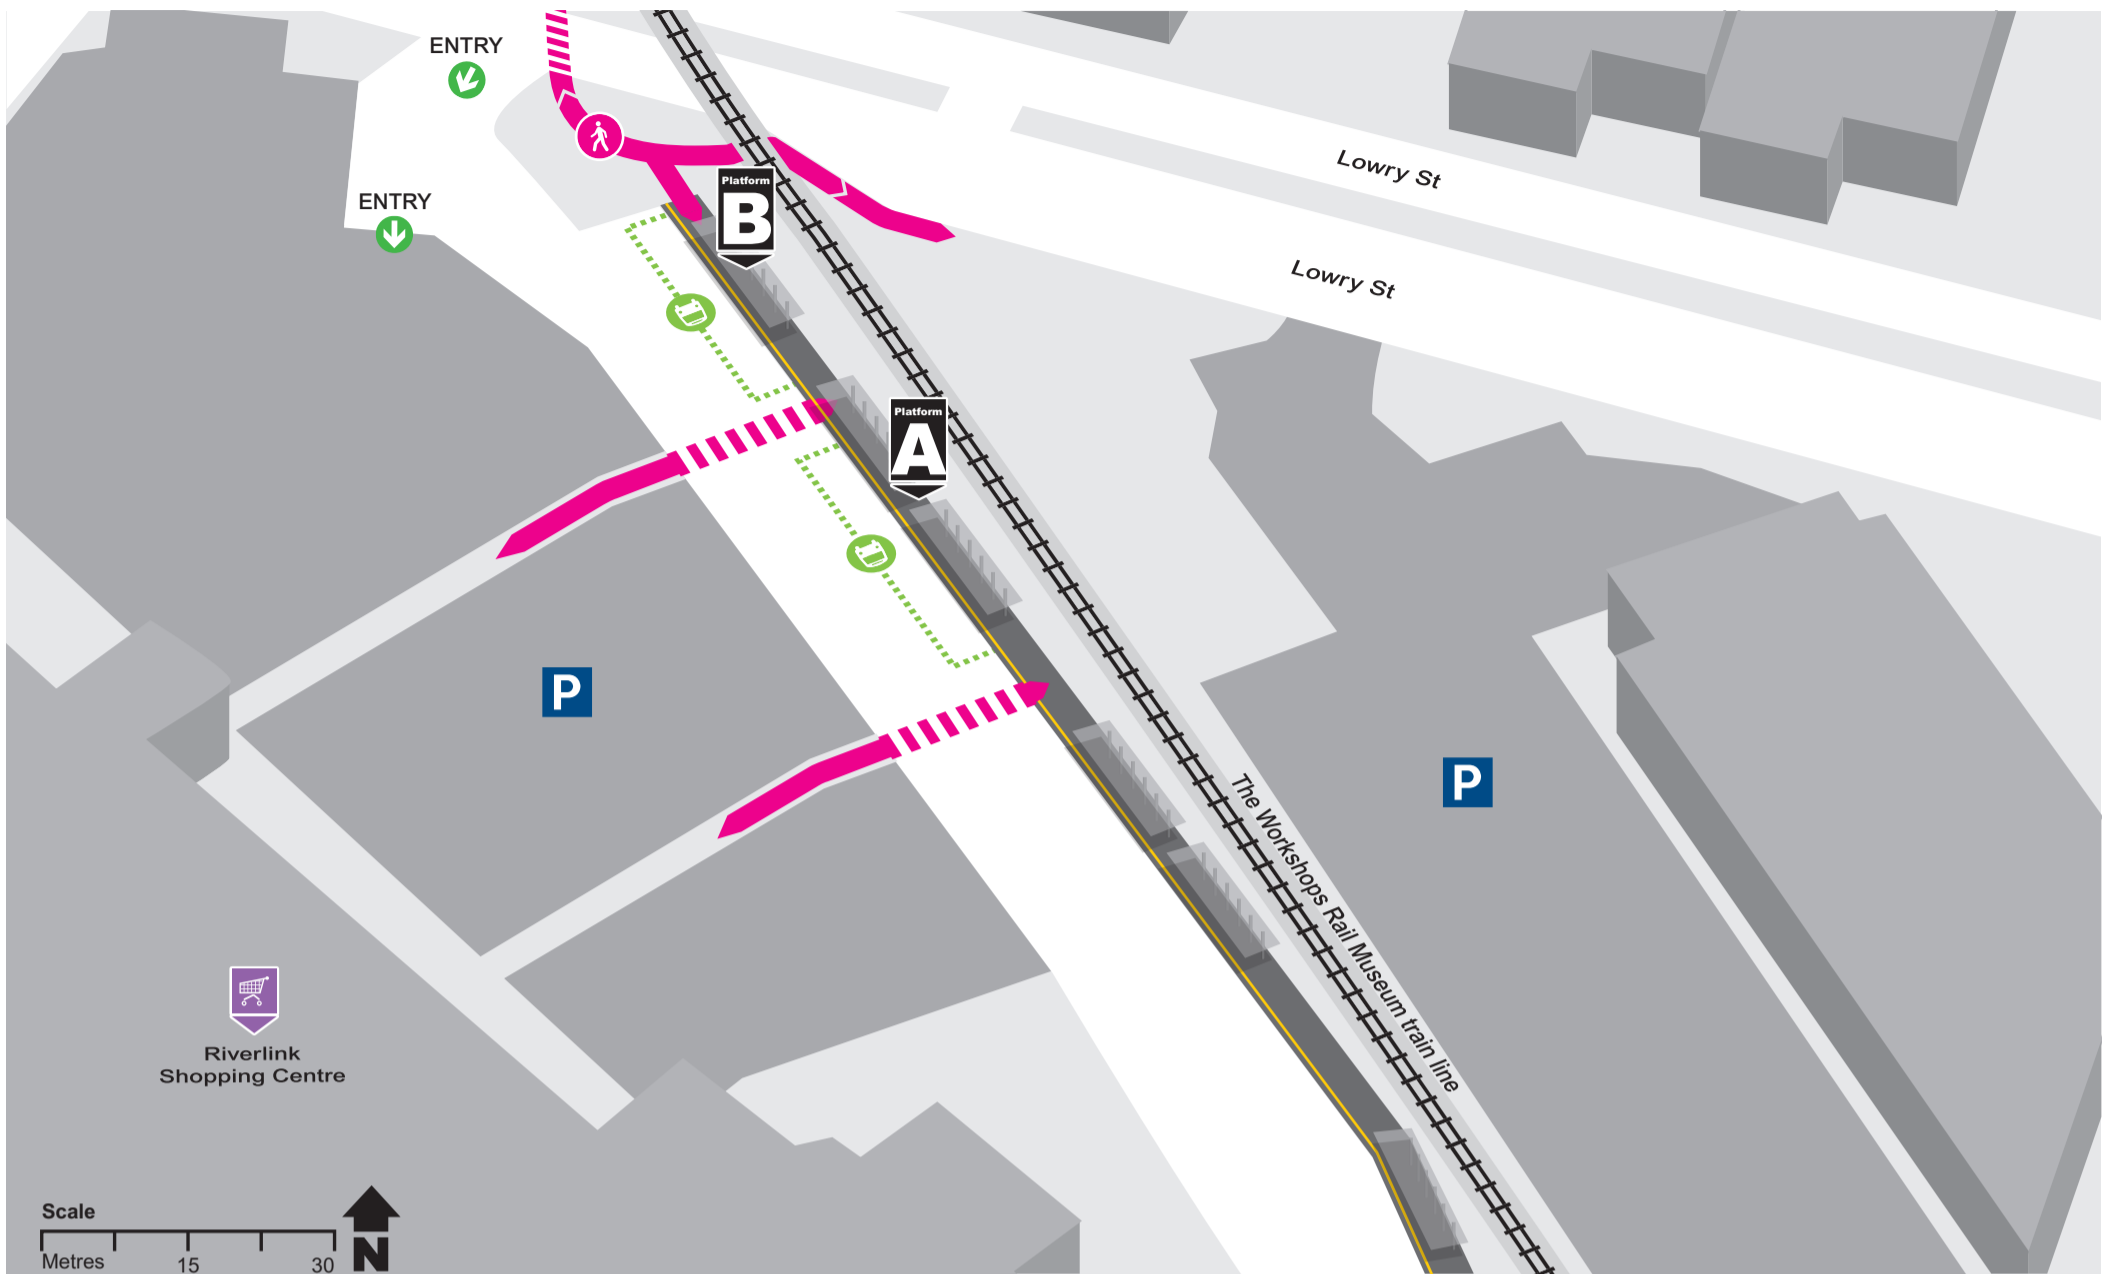

Riverlink Shopping Centre station locality map

Effective May 2020

Download the **MyTranslink** app, visit translink.com.au or call 13 12 30