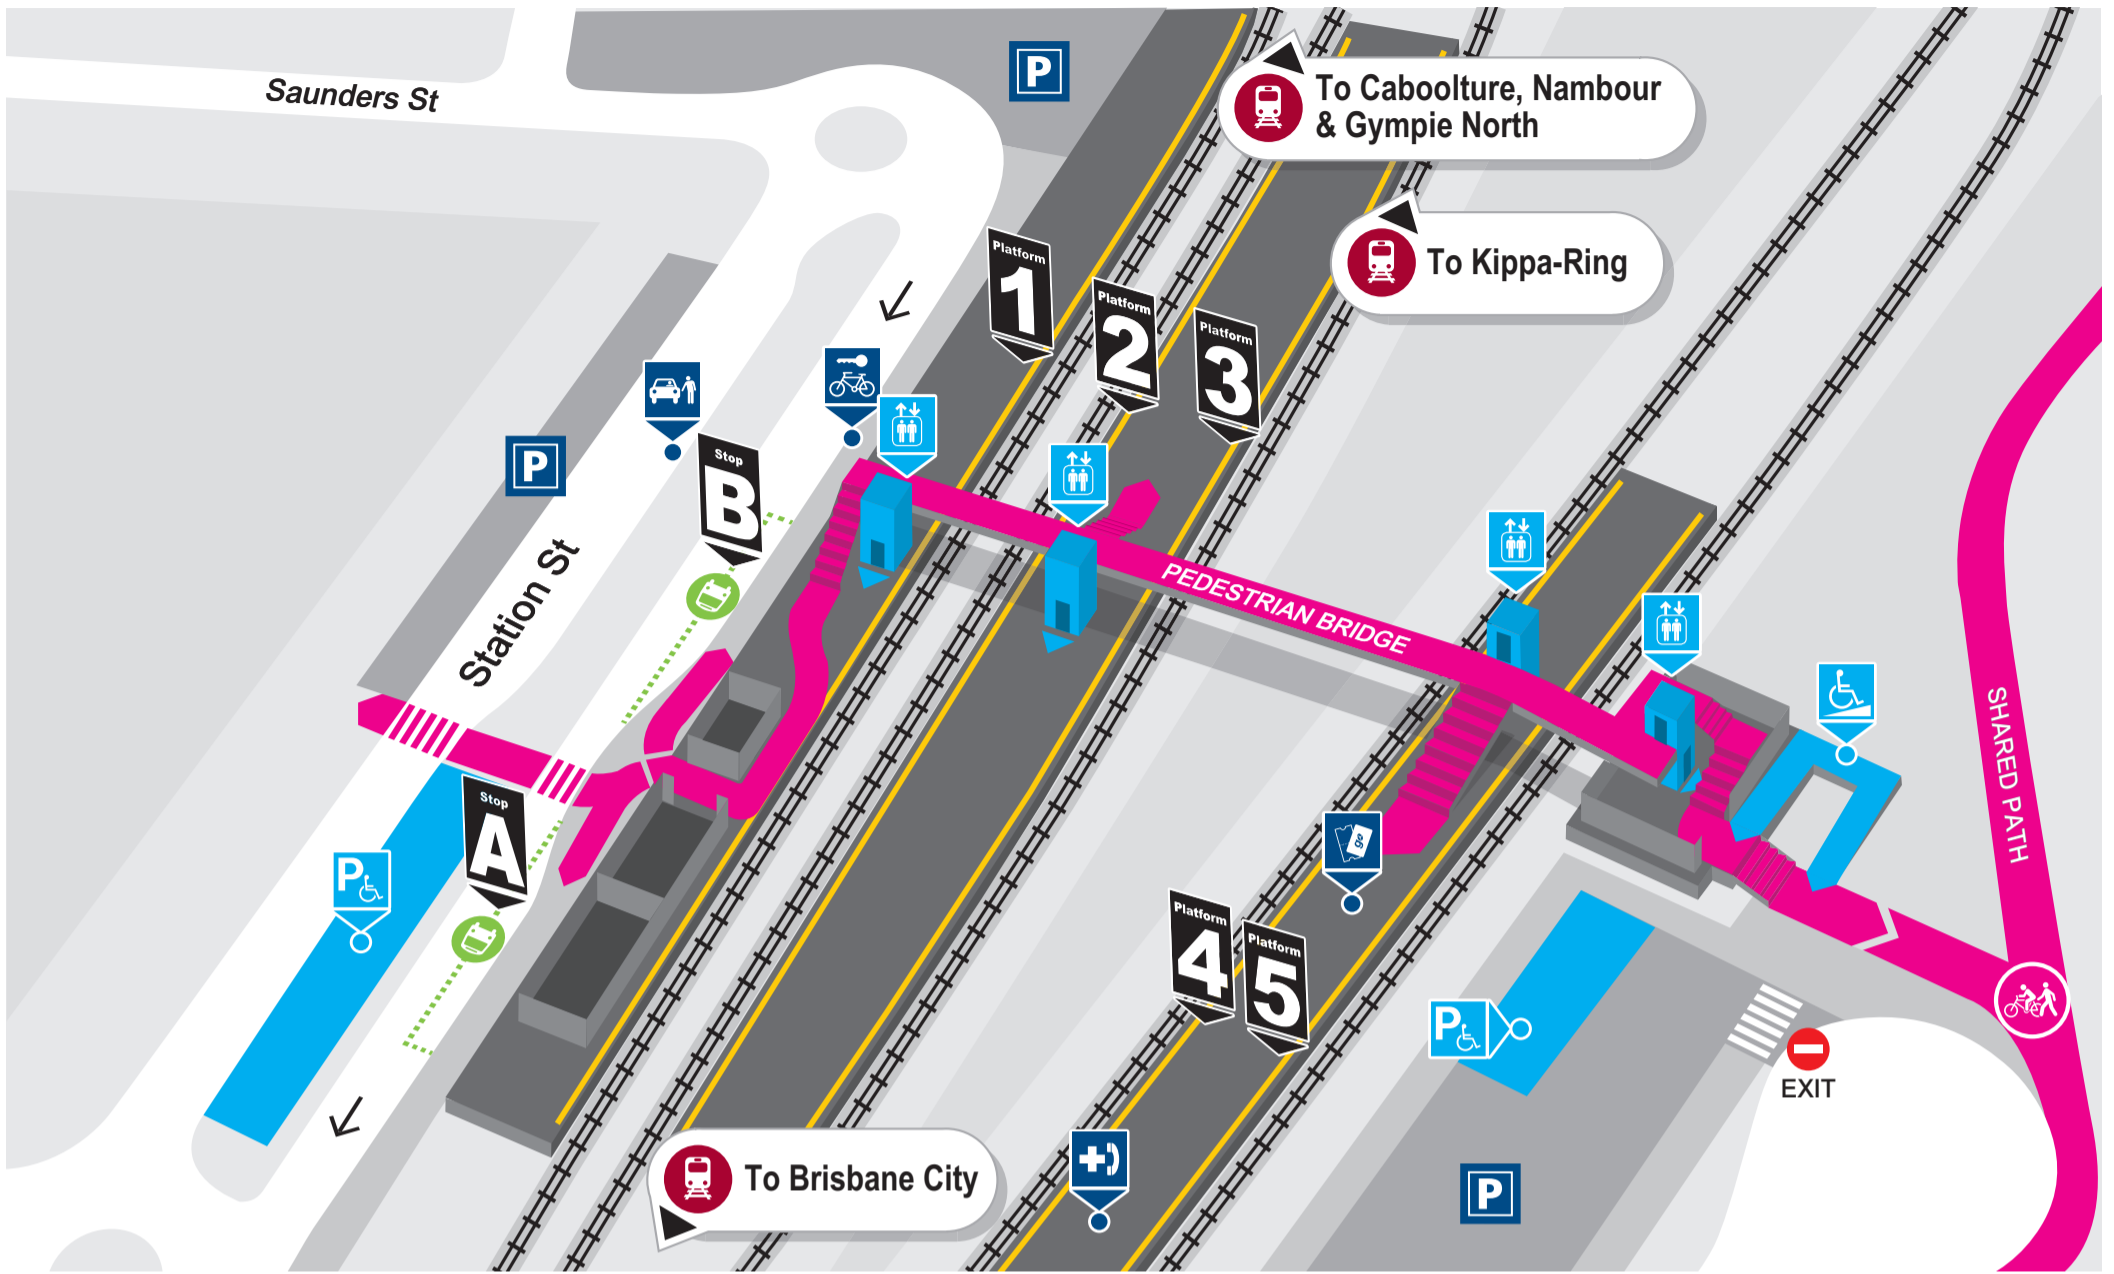

# Petrie station locality map

Effective May 2020

Download the **MyTransLink** app, visit [translink.com.au](http://translink.com.au) or call 13 12 30