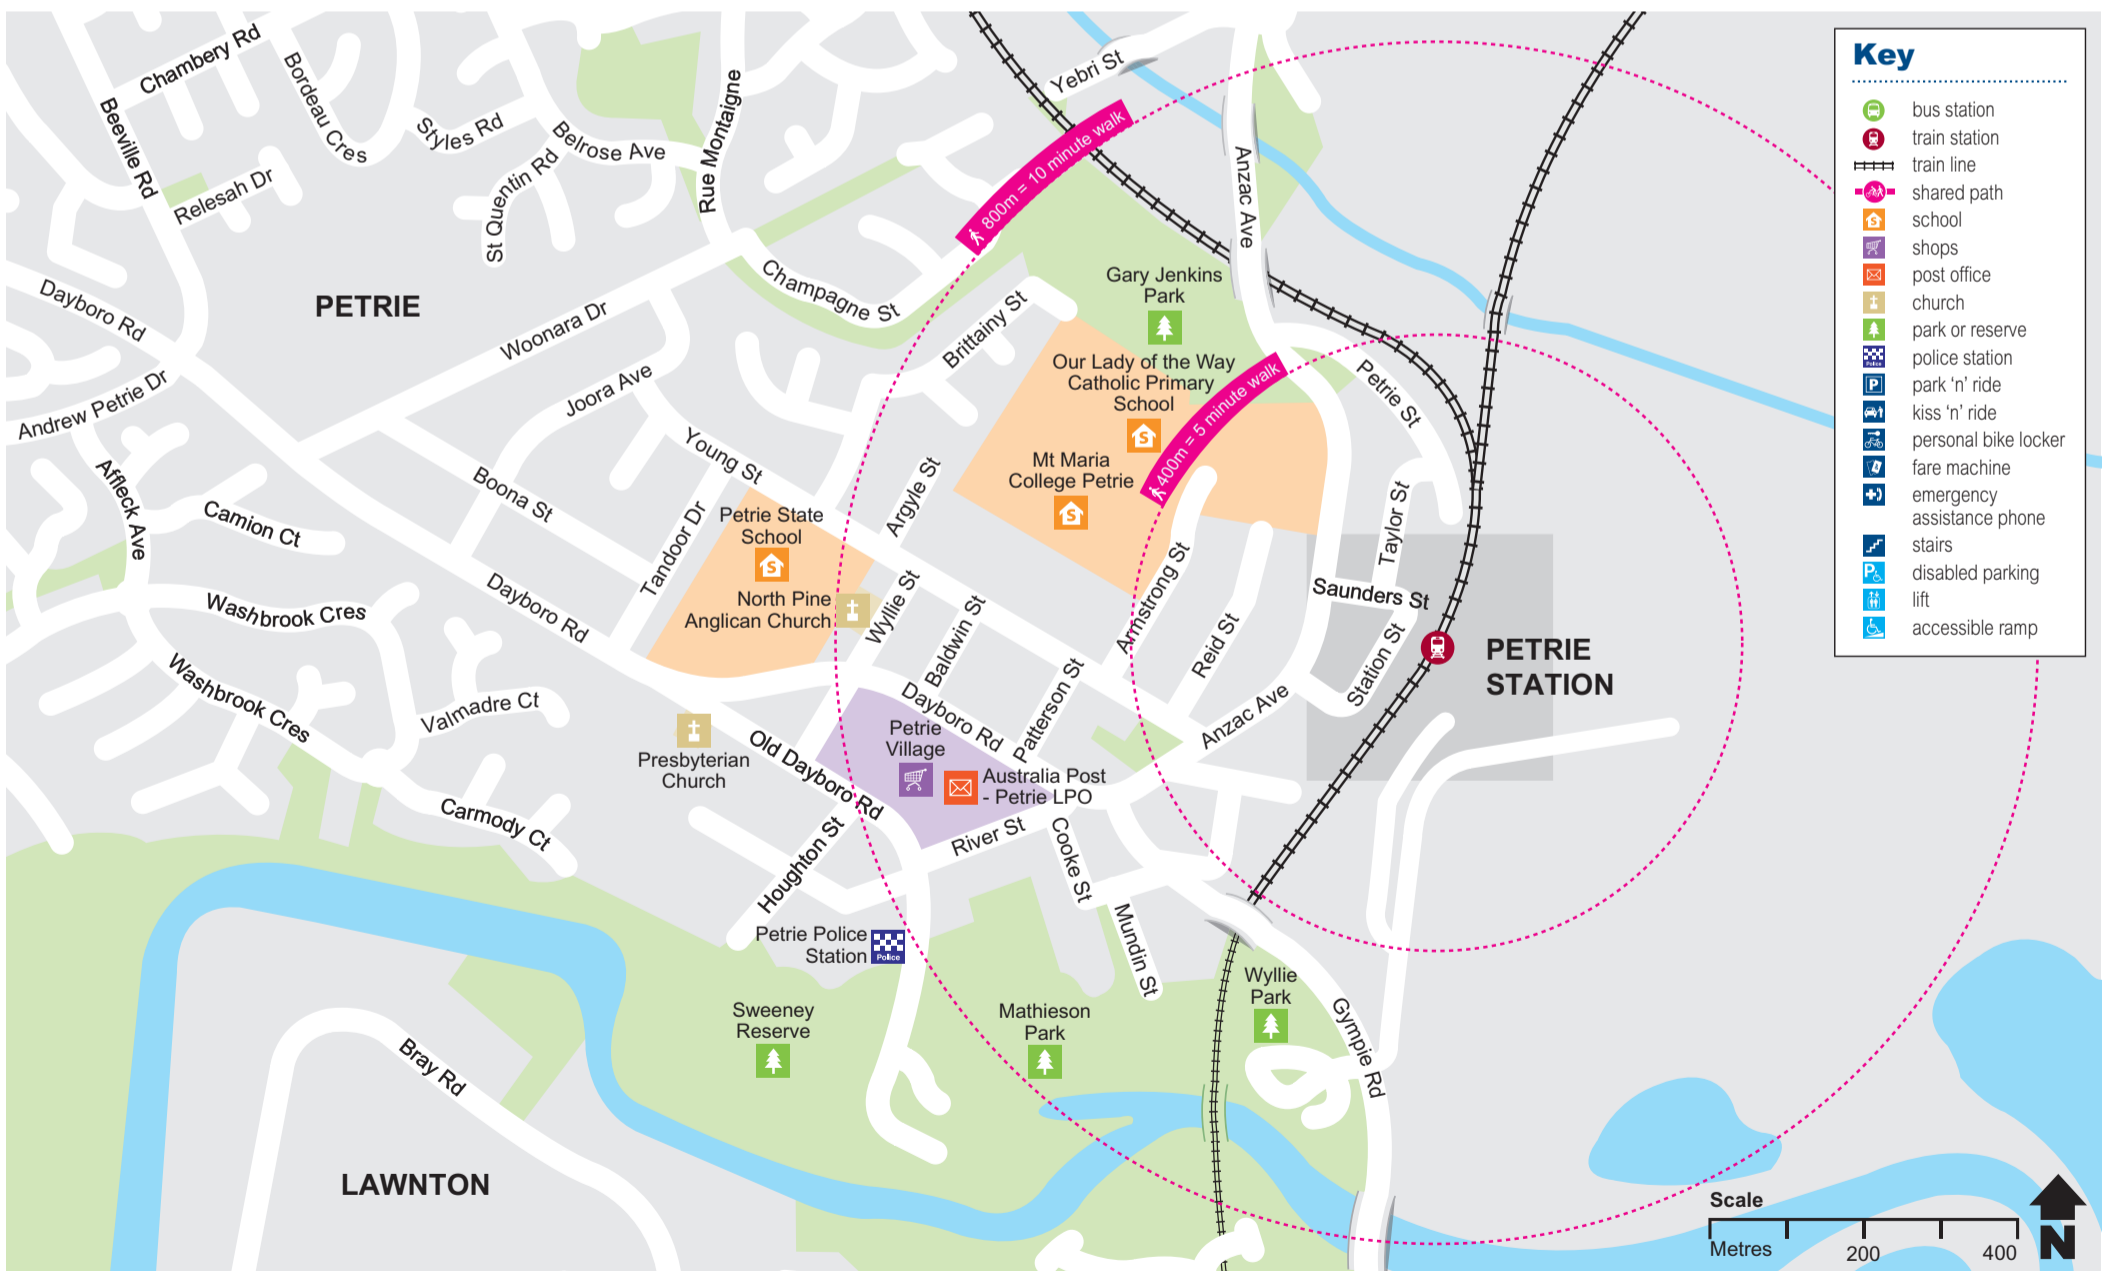

# Petrie station locality map

Effective May 2020

Download the **MyTransLink** app, visit [translink.com.au](http://translink.com.au) or call 13 12 30