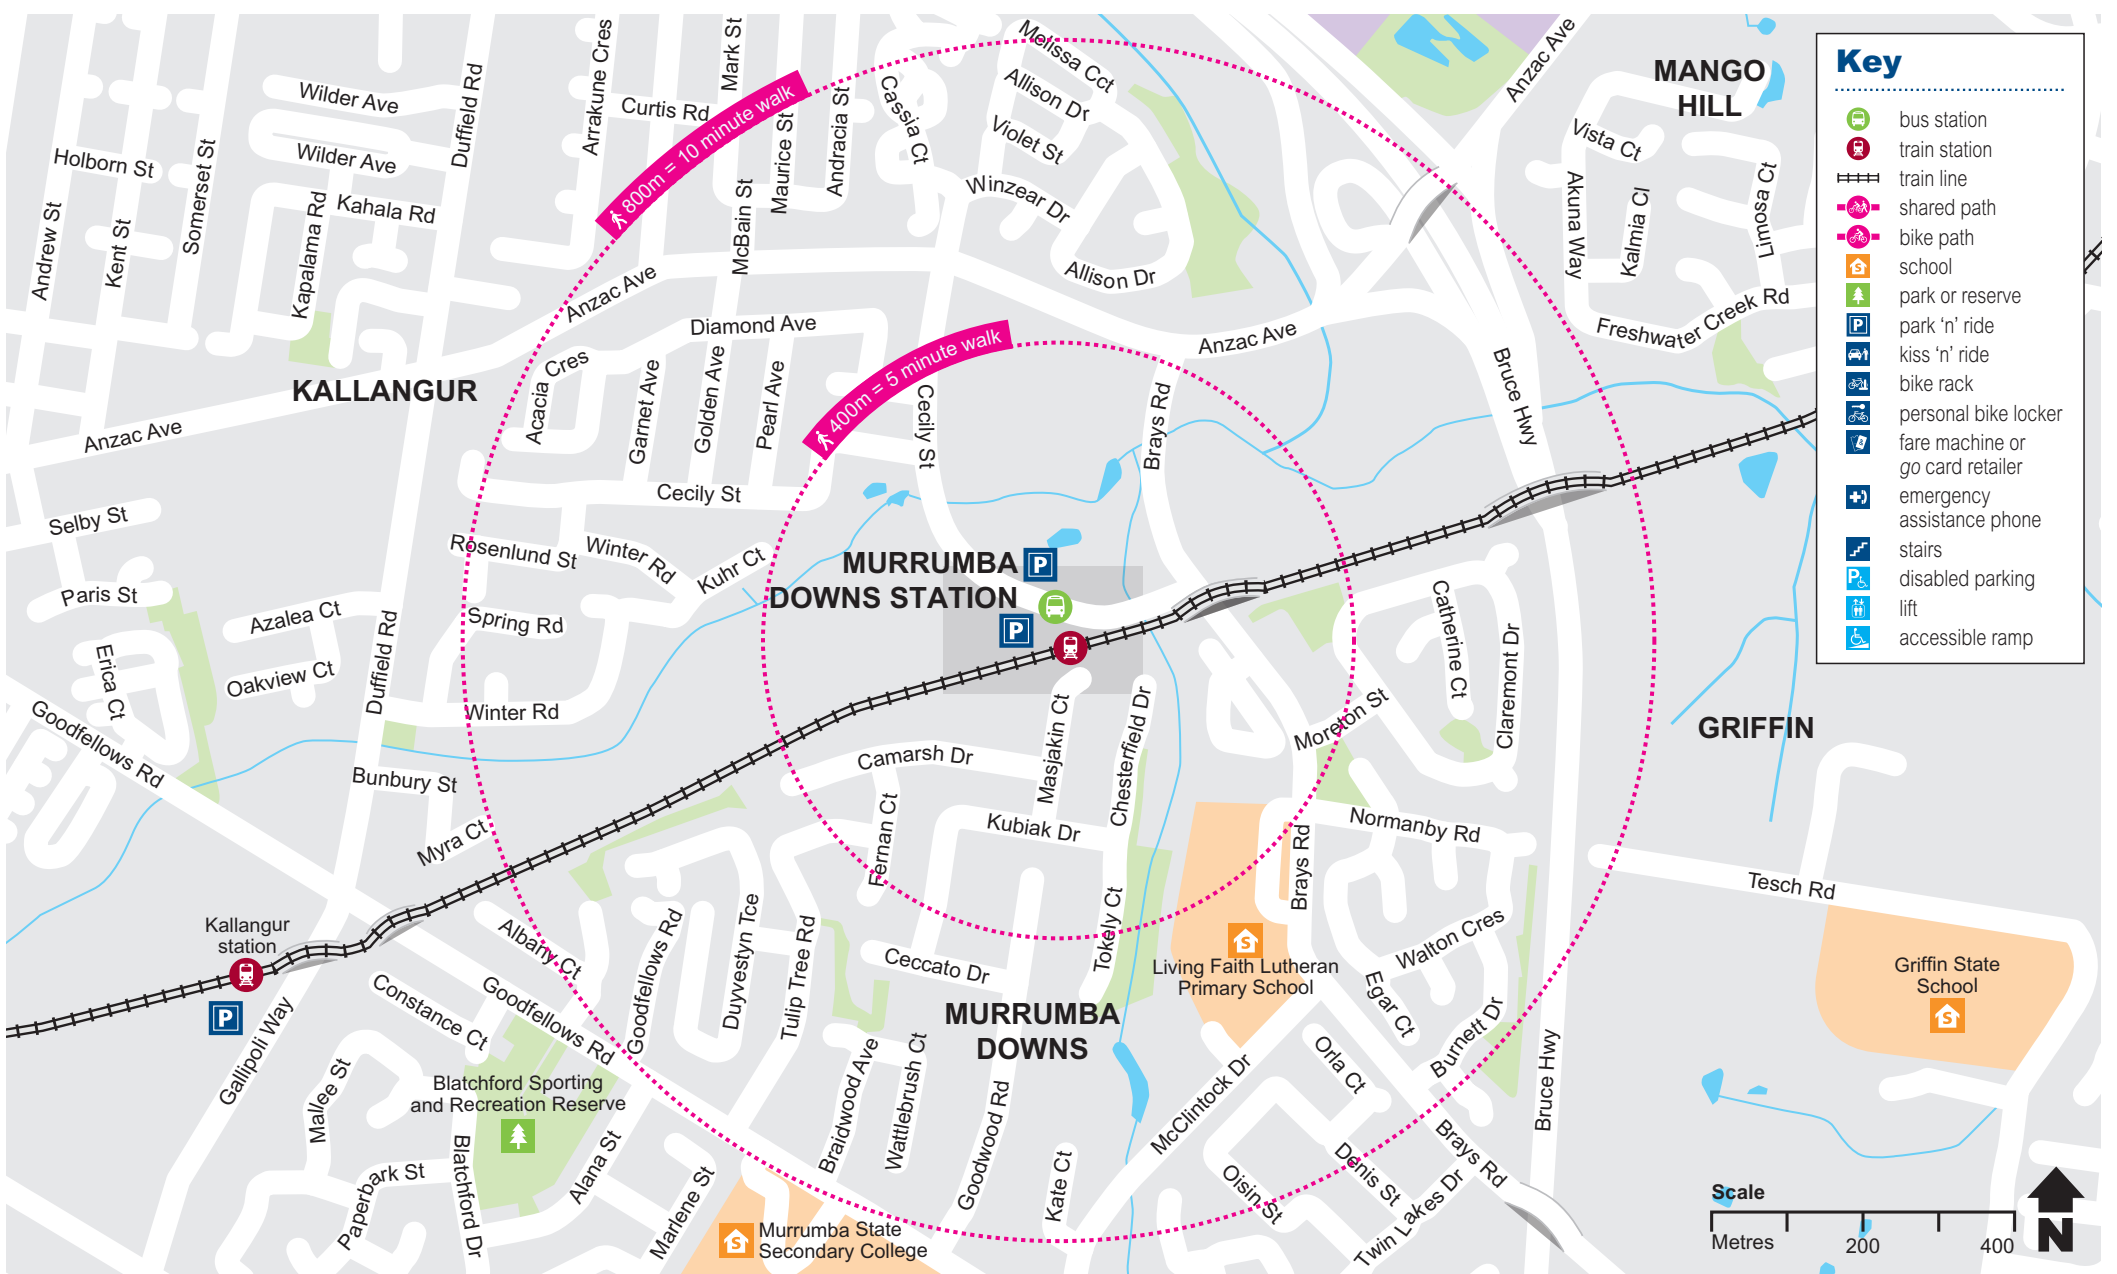

# Murrumba Downs station locality map

Effective May 2020

Download the MyTransLink app, visit [translink.com.au](http://translink.com.au) or call 13 12 30