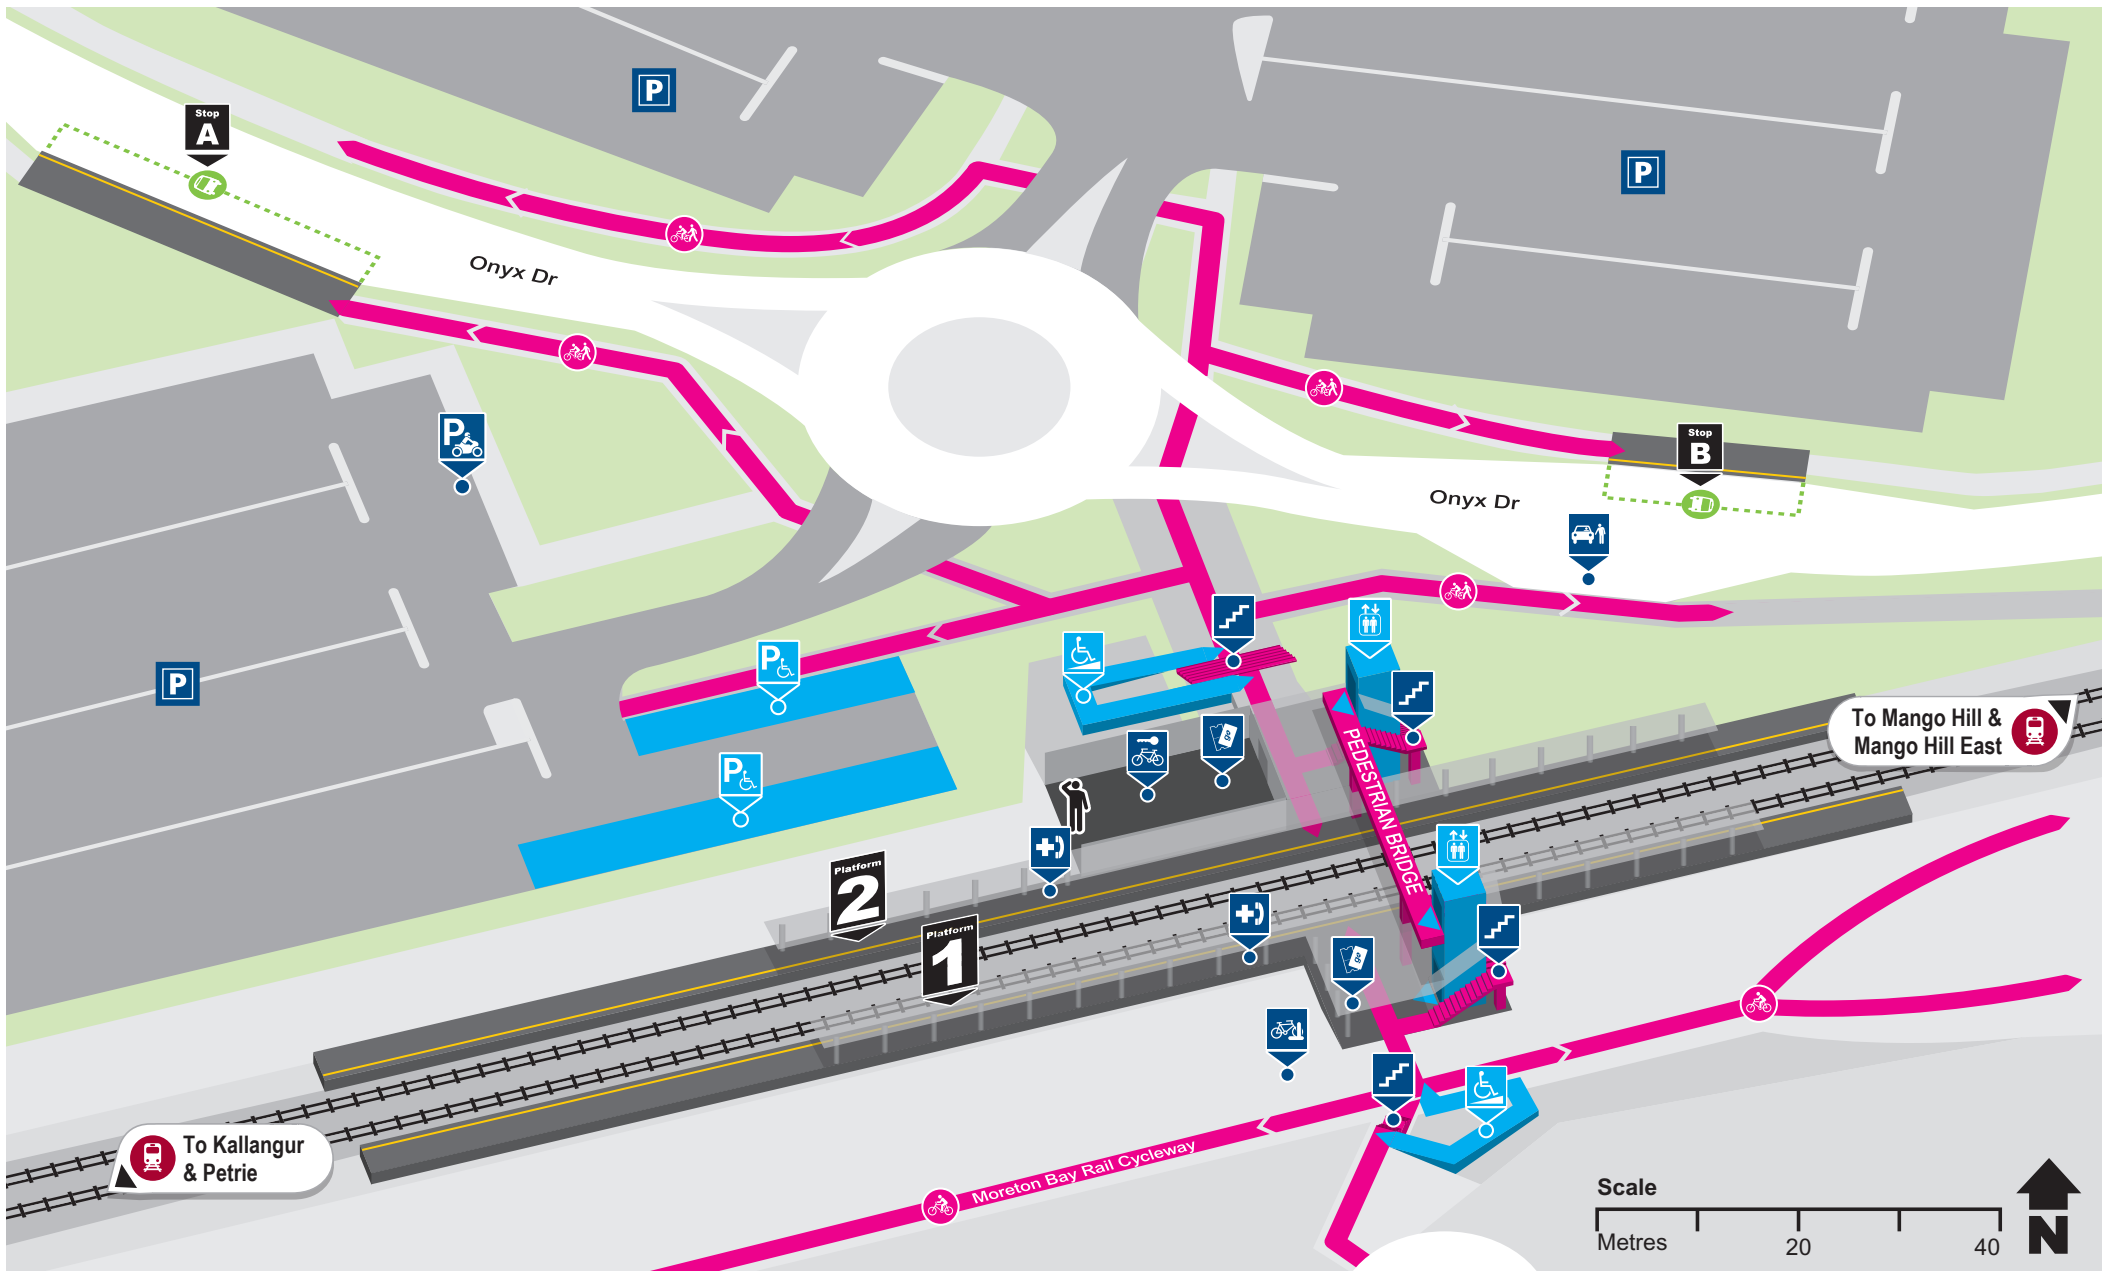

# Murrumba Downs station locality map

Effective May 2020

Download the MyTransLink app, visit [translink.com.au](http://translink.com.au) or call 13 12 30