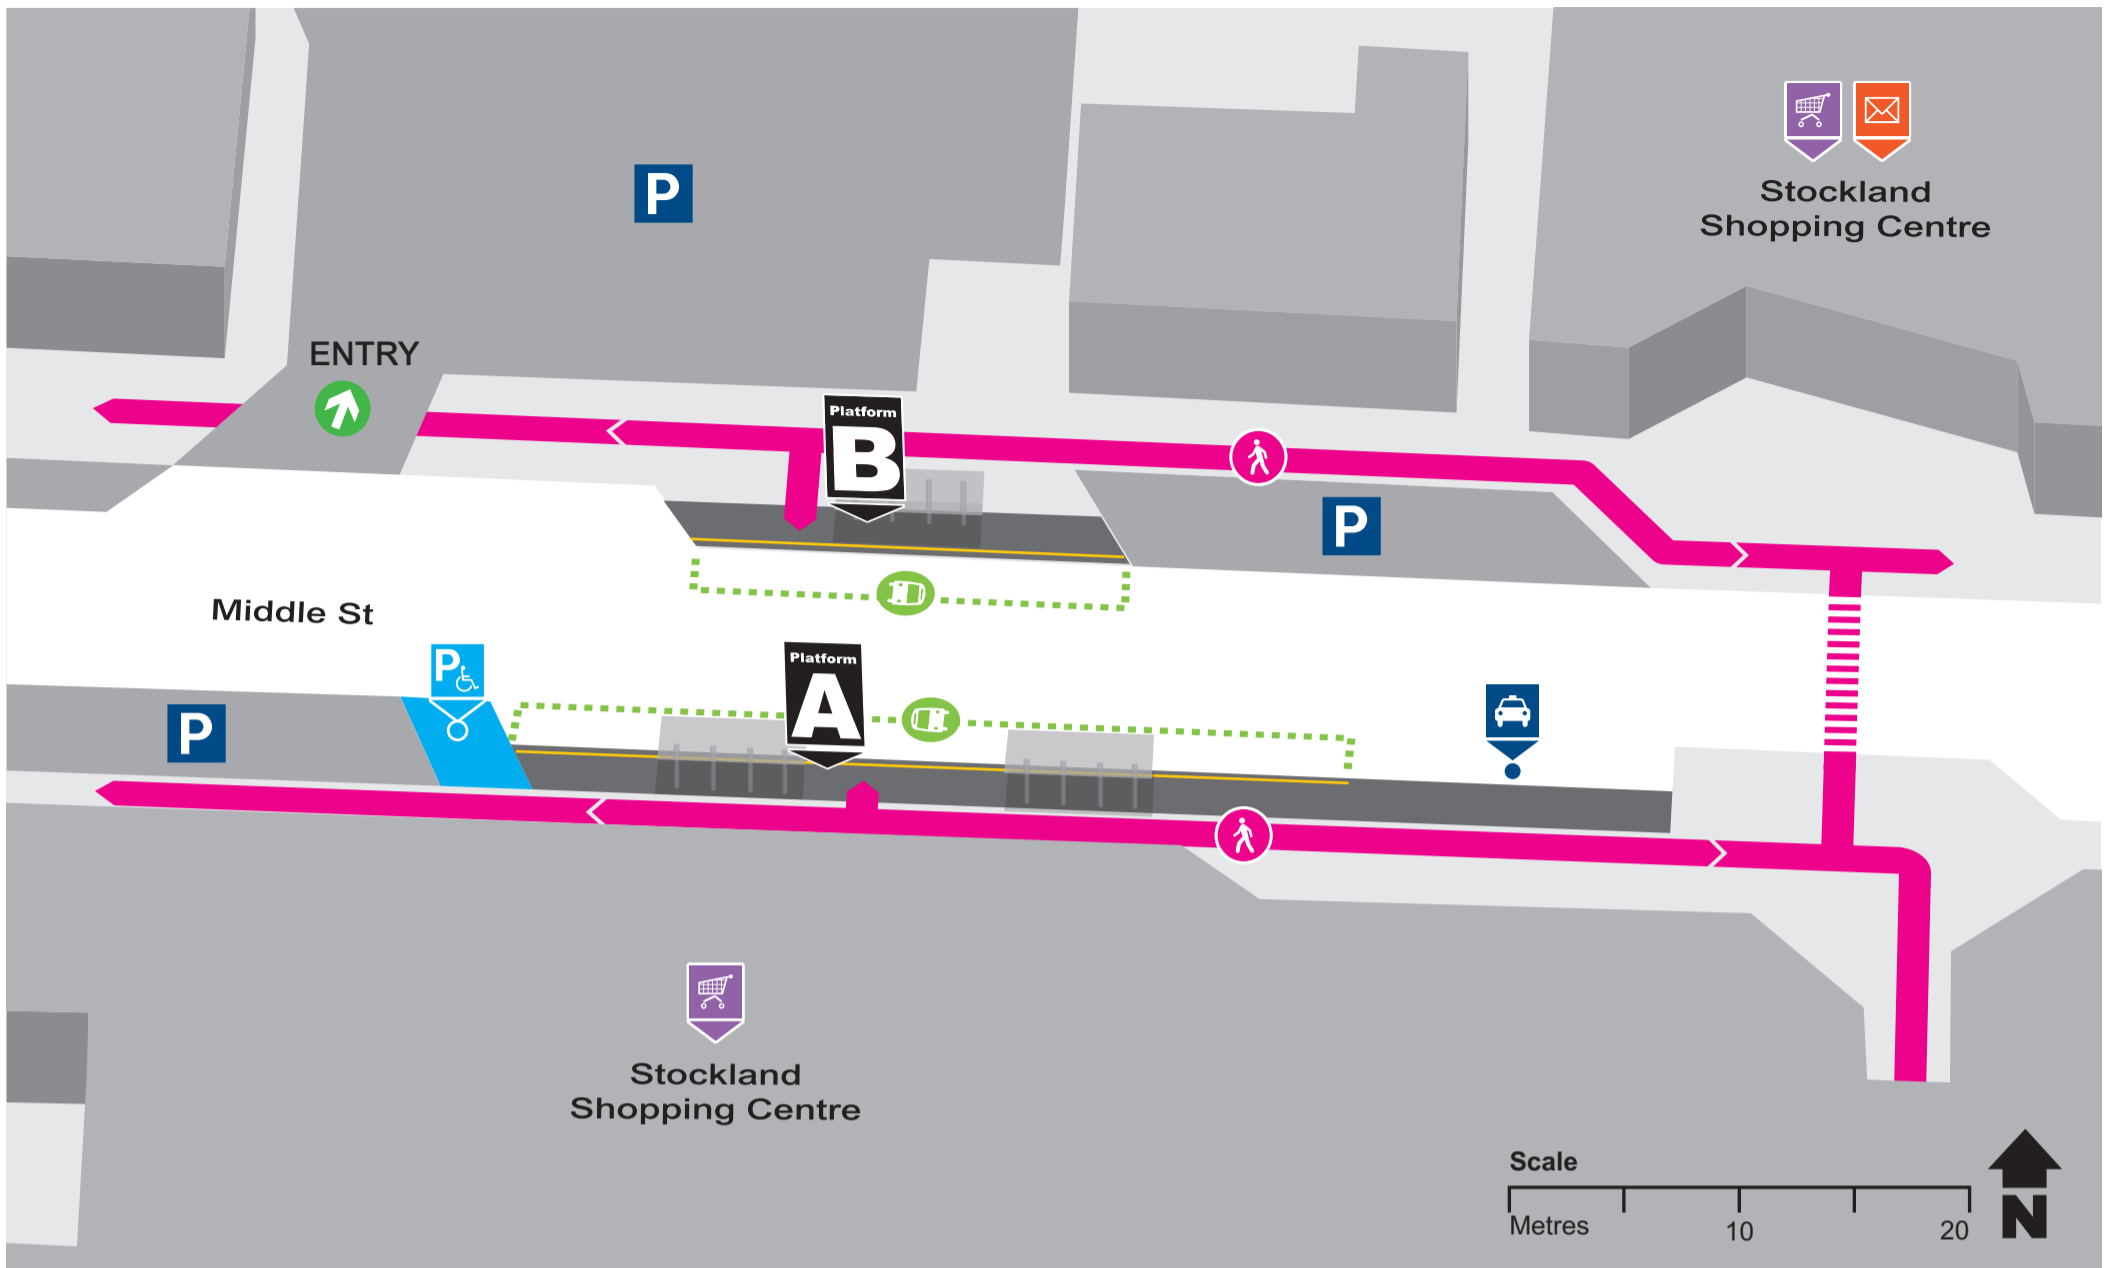

Cleveland, Middle Street station locality map

Effective May 2020

Download the MyTranslink app, visit translink.com.au or call 13 12 30