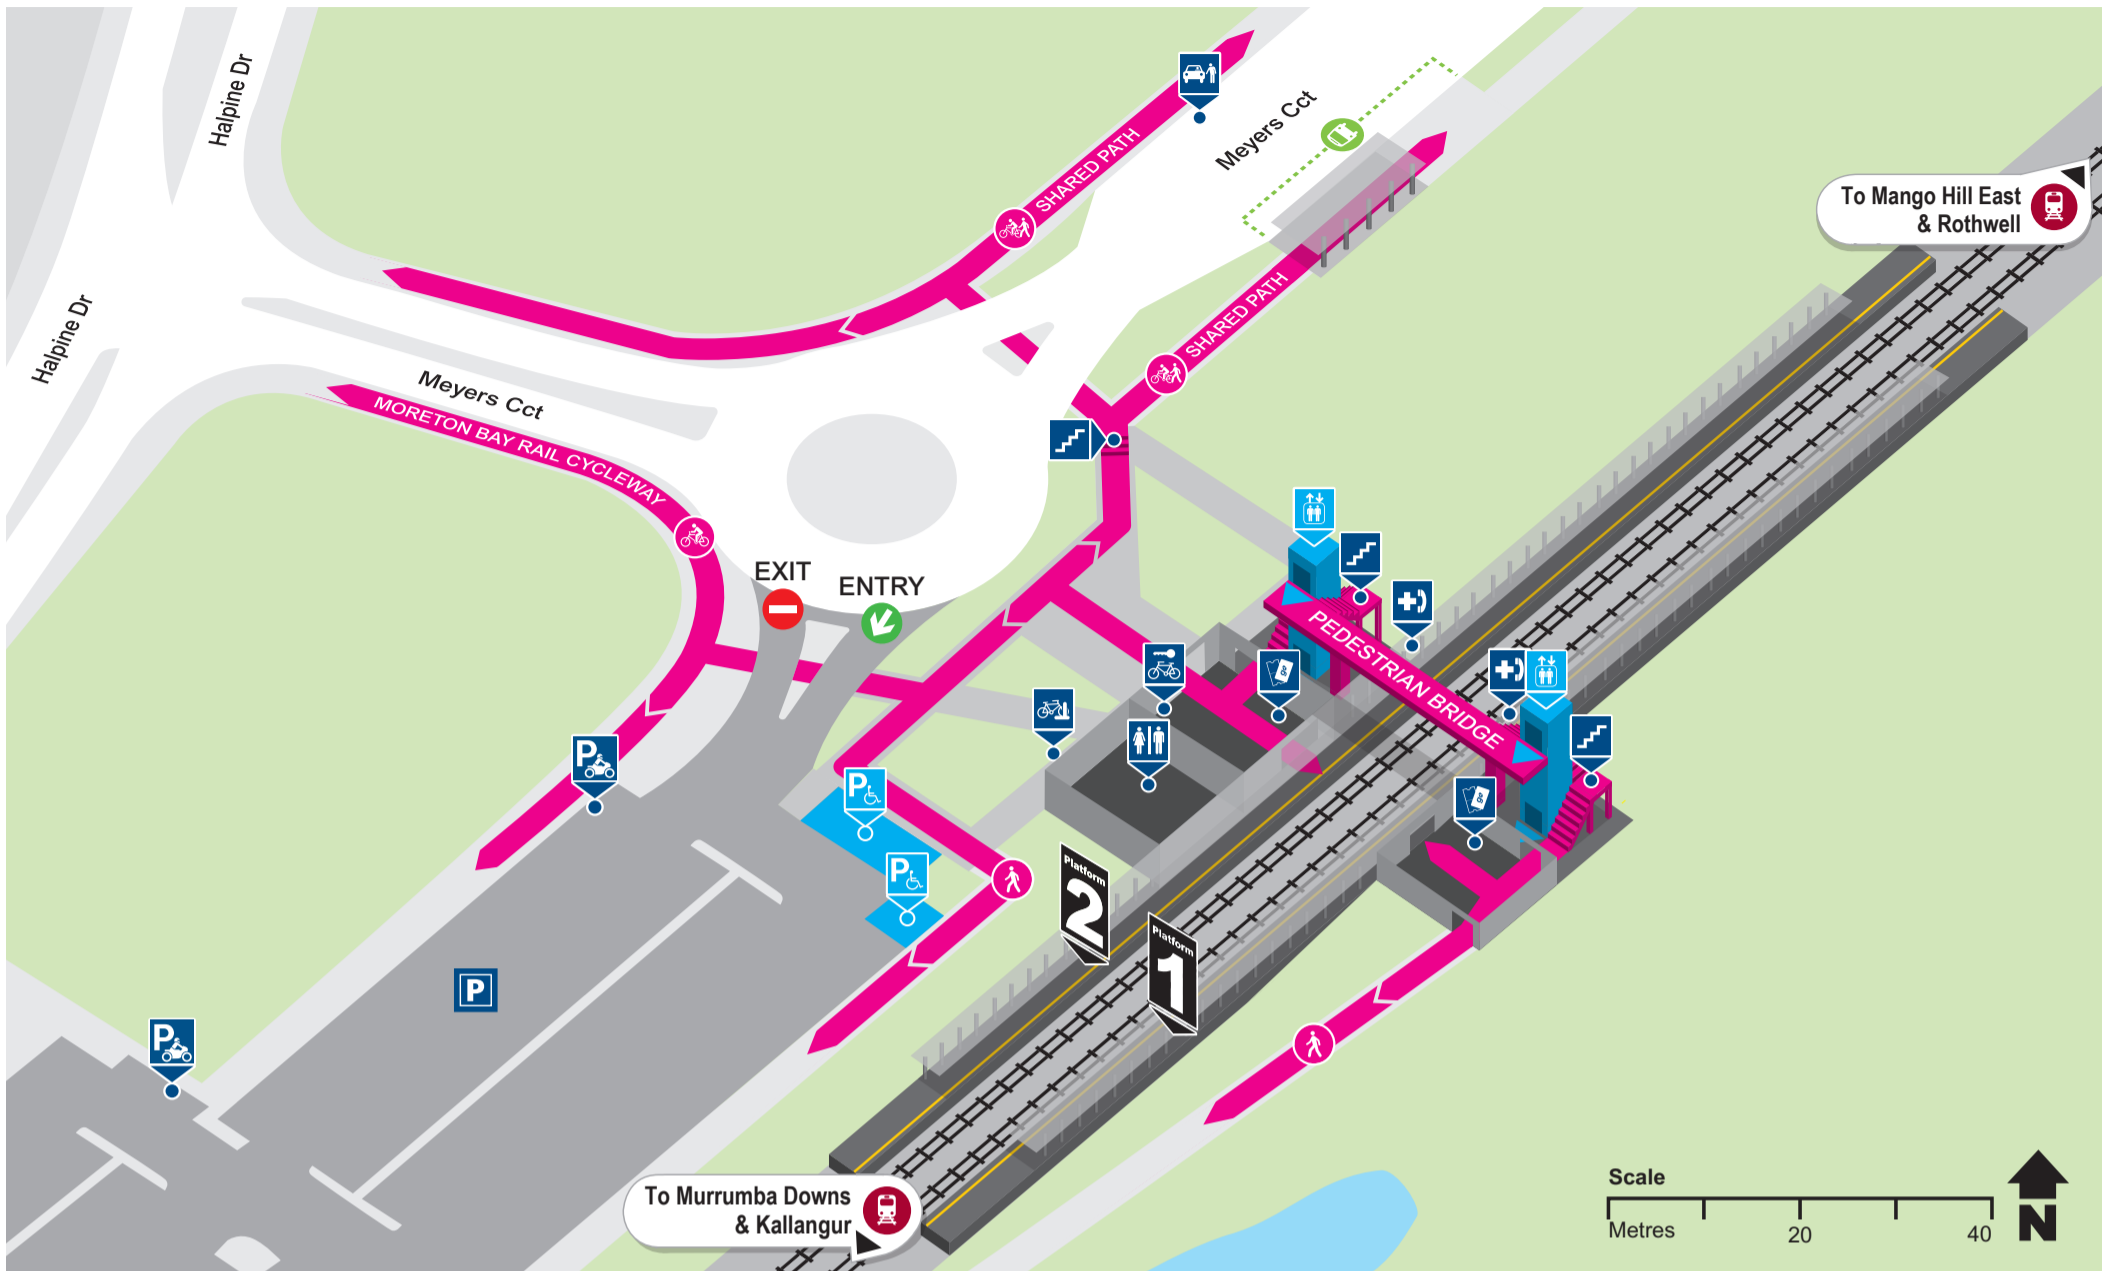

Mango Hill station locality map

Effective May 2020

Download the MyTransLink app, visit translink.com.au or call 13 12 30