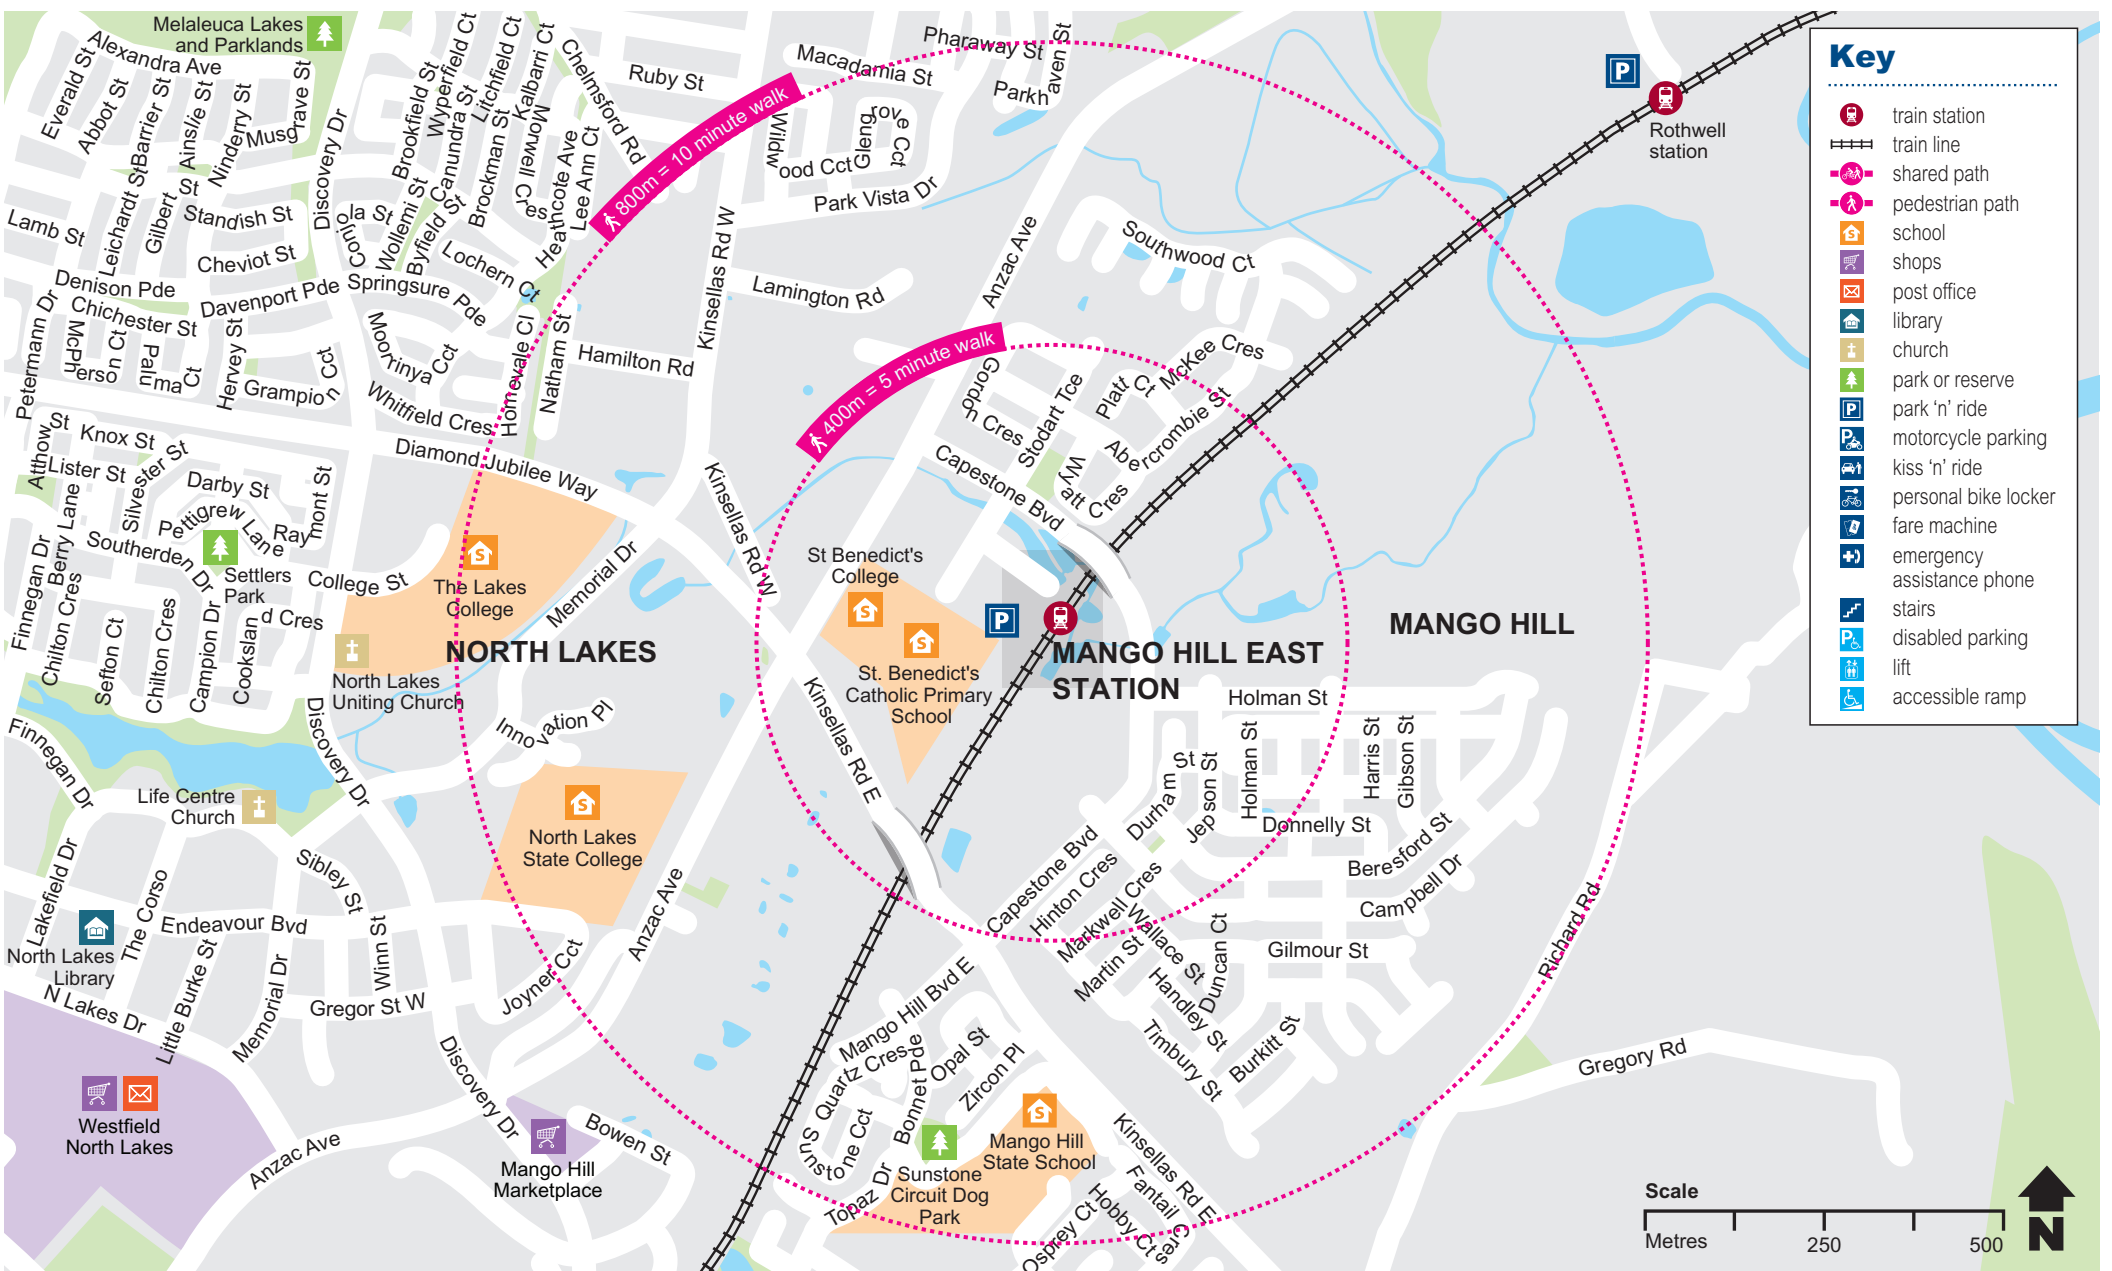

Mango Hill East station locality map

Effective May 2020

Download the MyTransLink app, visit translink.com.au or call 13 12 30