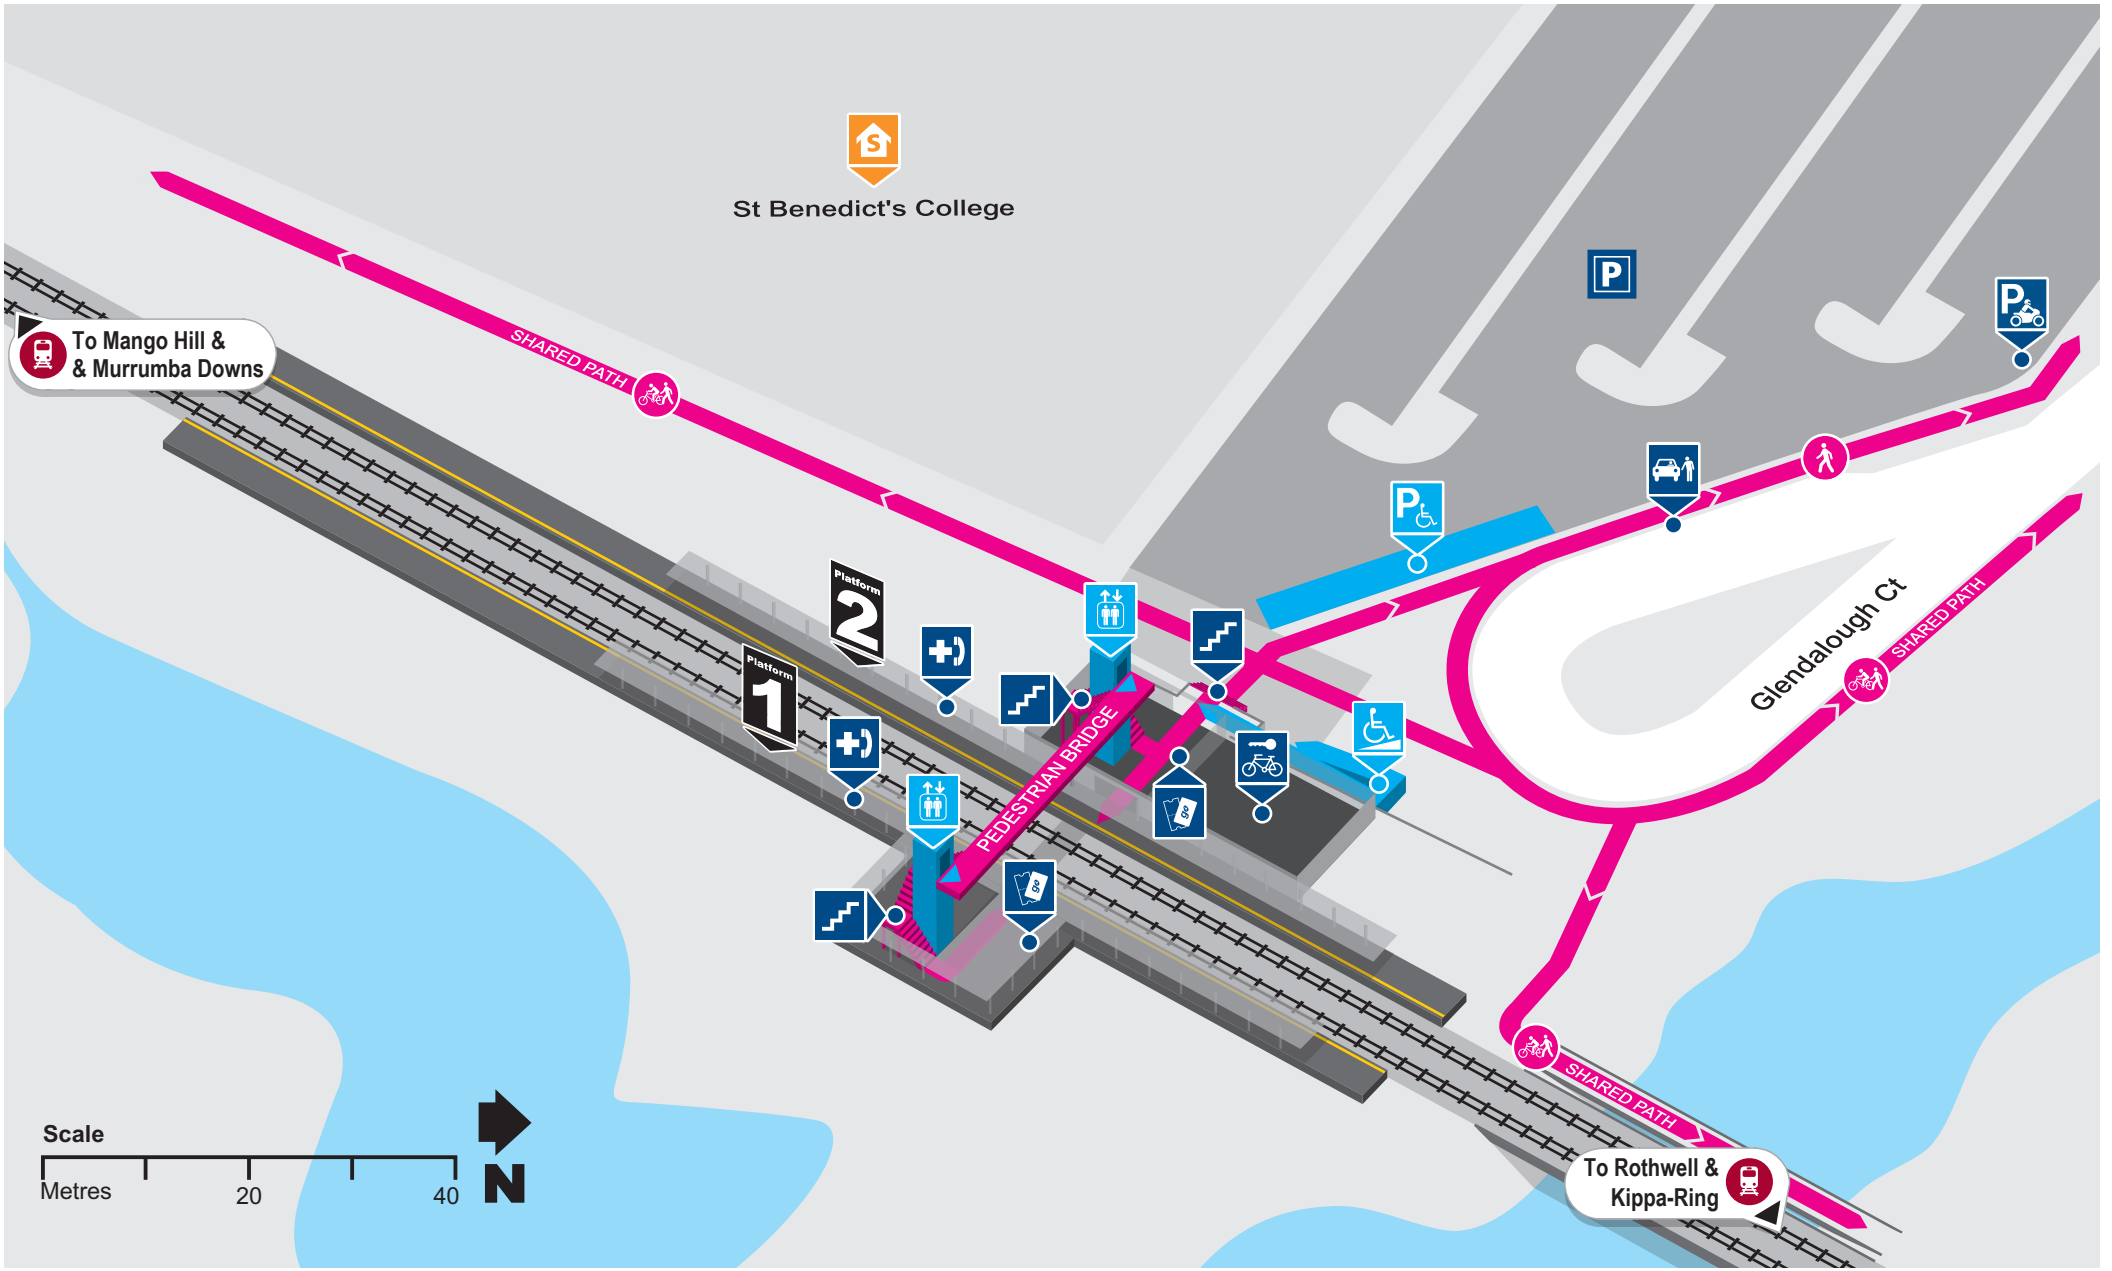

Mango Hill East station locality map

Effective May 2020

Download the MyTransLink app, visit translink.com.au or call 13 12 30