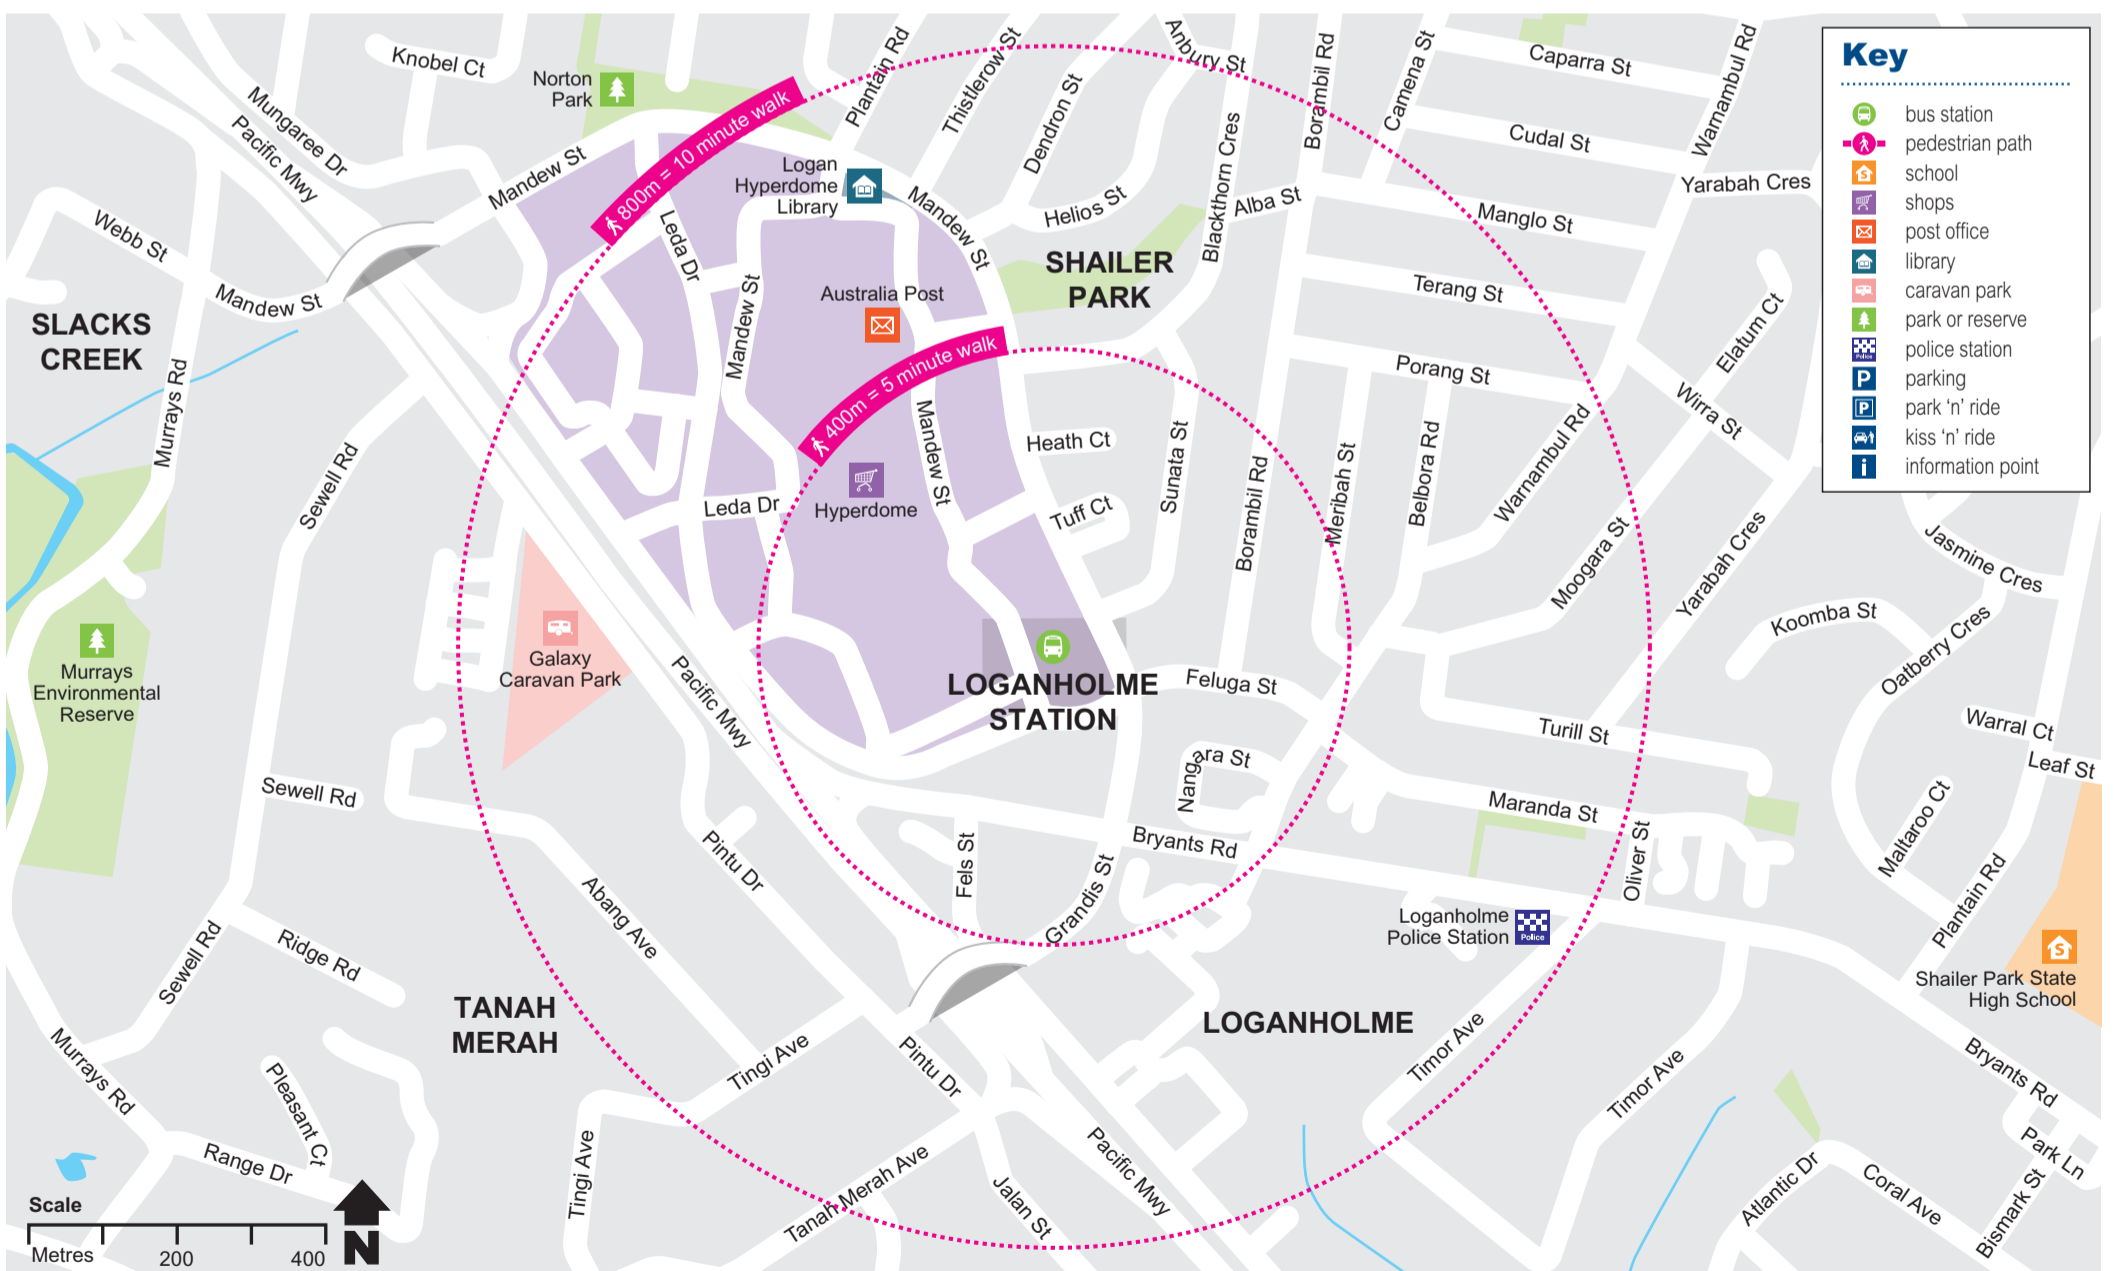

Loganholme station locality map

Effective May 2020

Download the MyTranslink app, visit translink.com.au or call 13 12 30