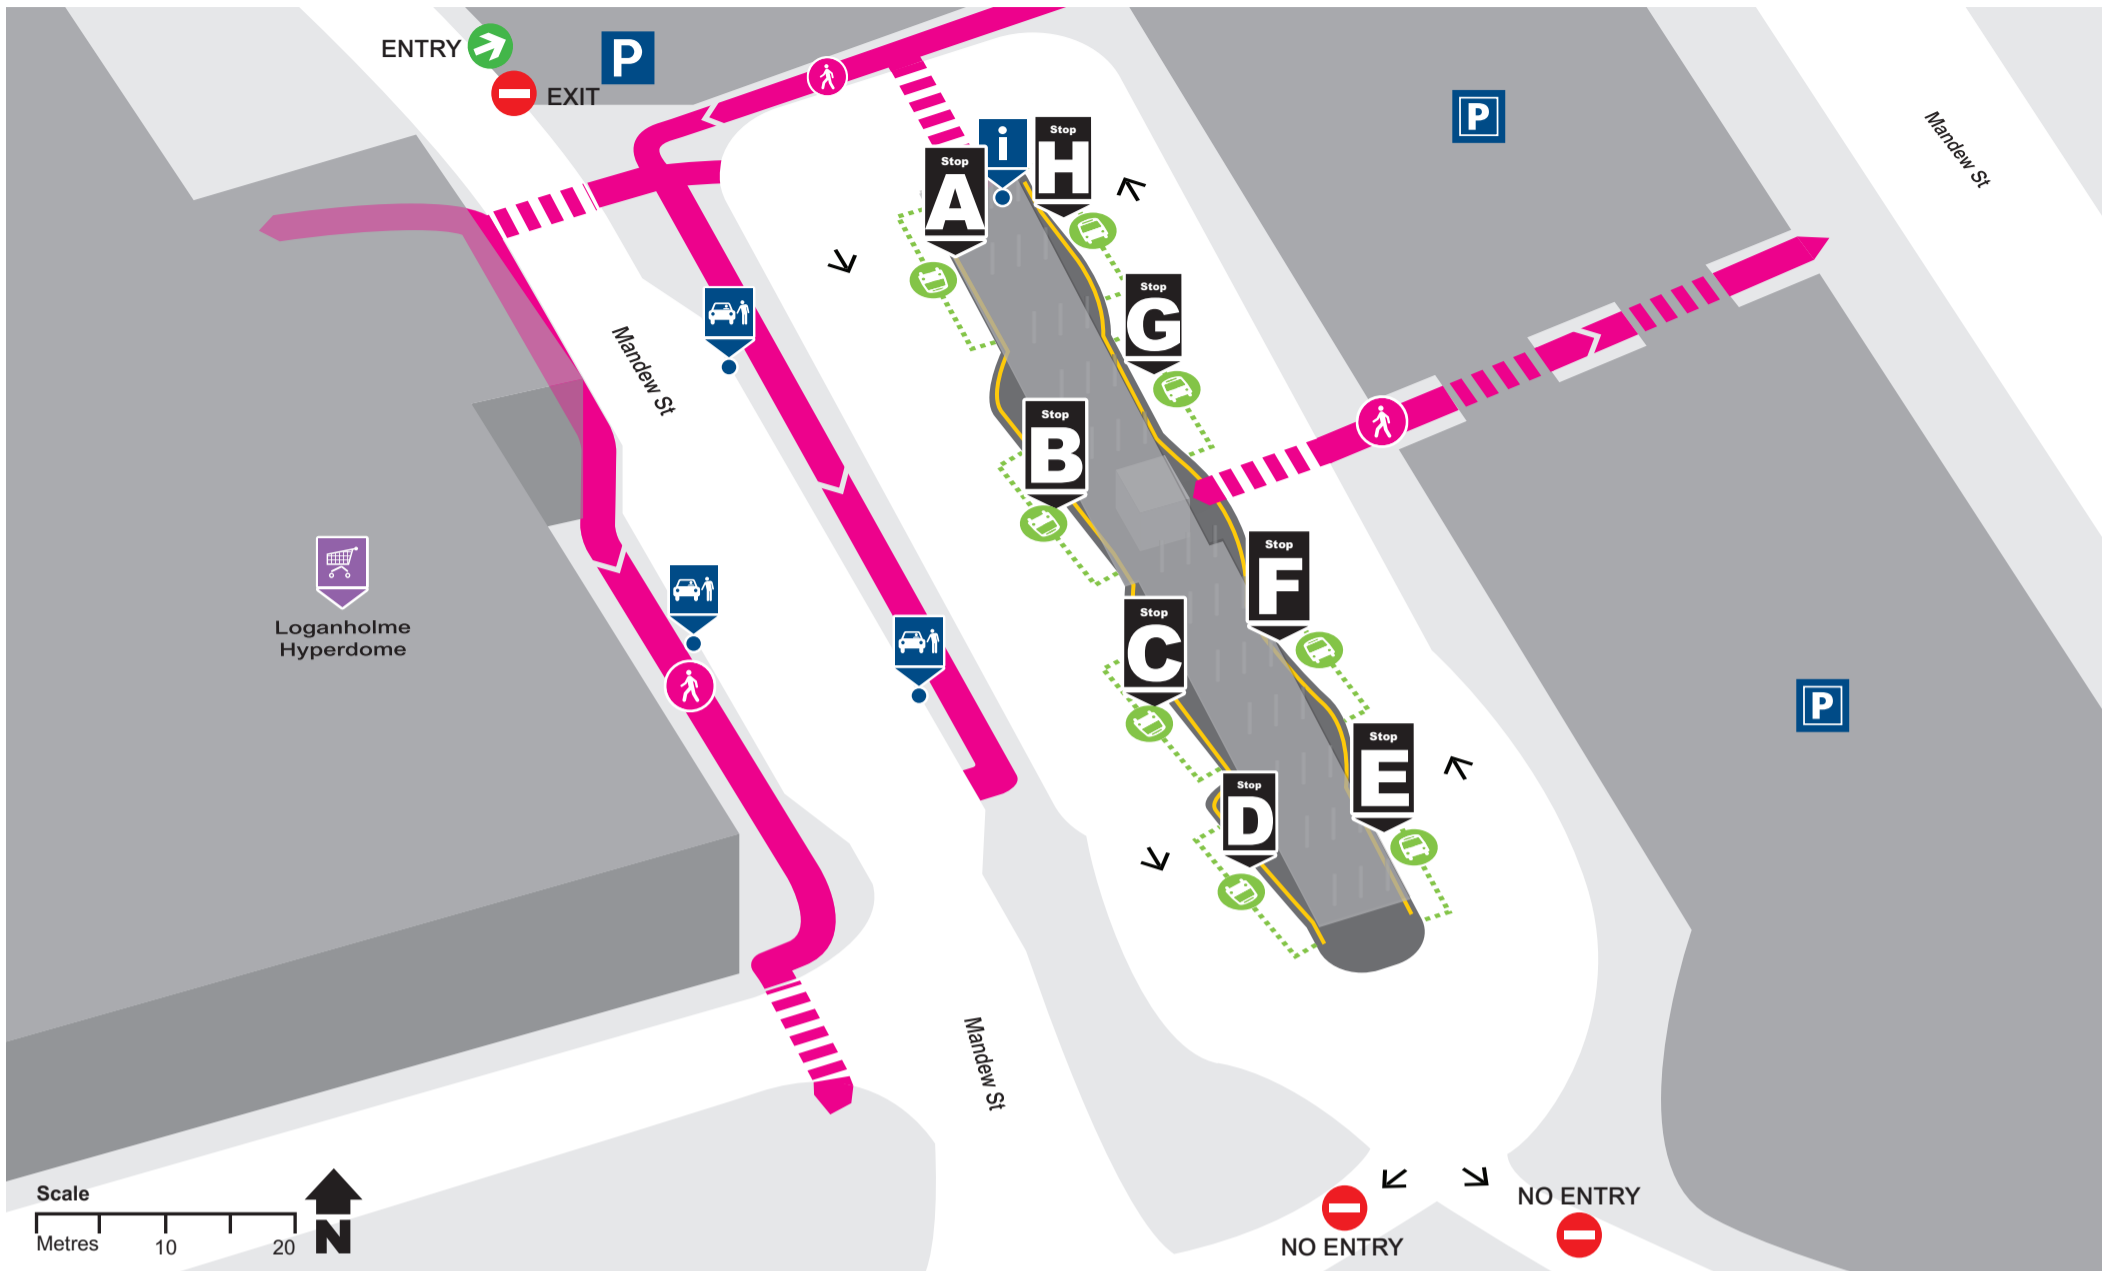

Loganholme station locality map

Effective May 2020

Download the MyTranslink app, visit translink.com.au or call 13 12 30