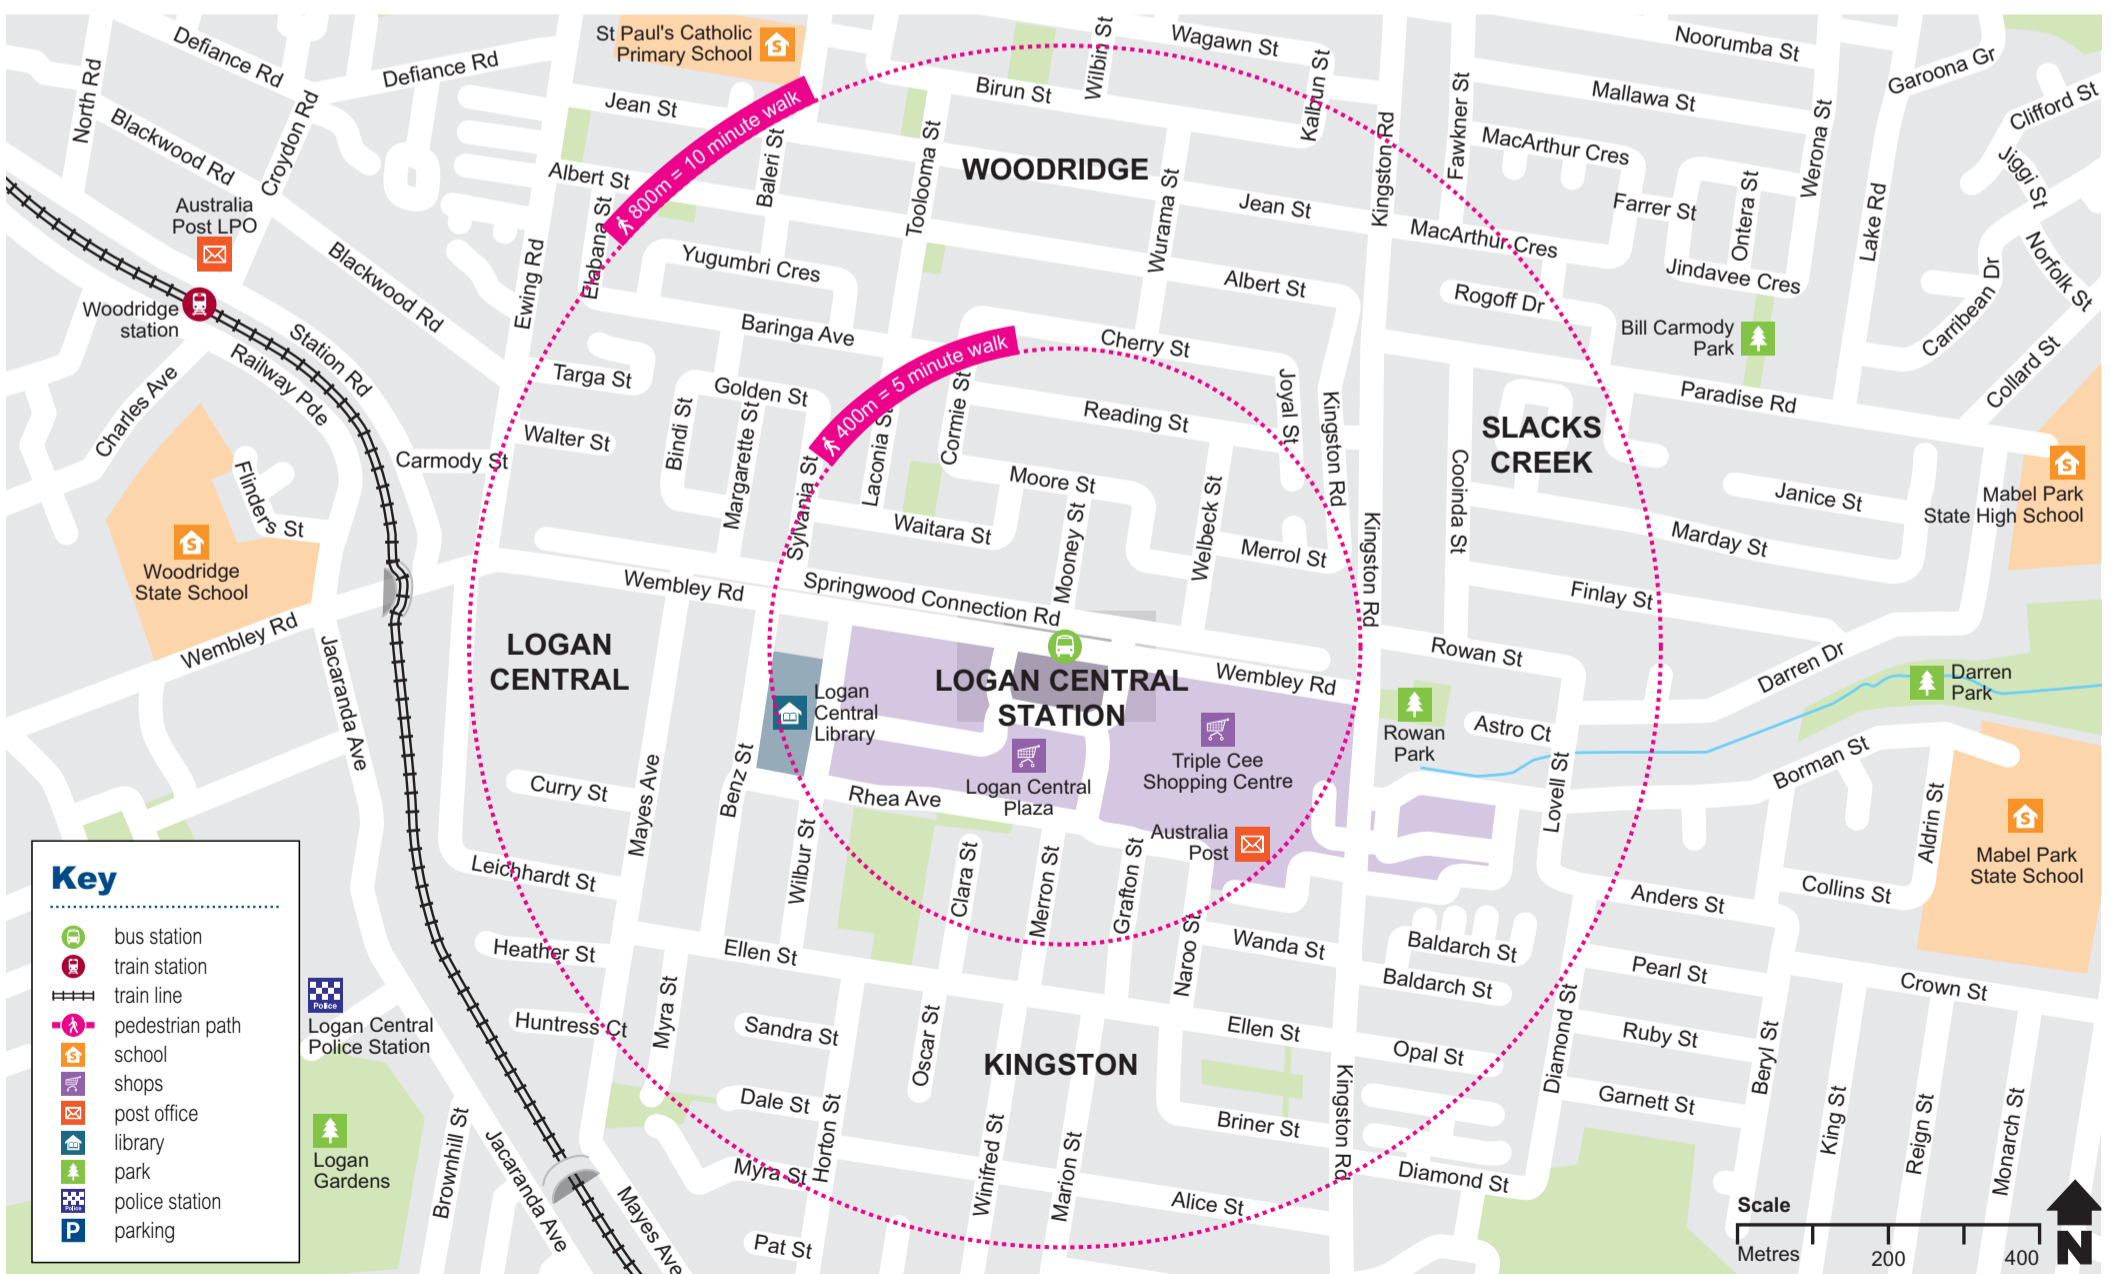

# Logan Central station locality map

Effective May 2020

Download the MyTranslink app, visit [translink.com.au](http://translink.com.au) or call 13 12 30