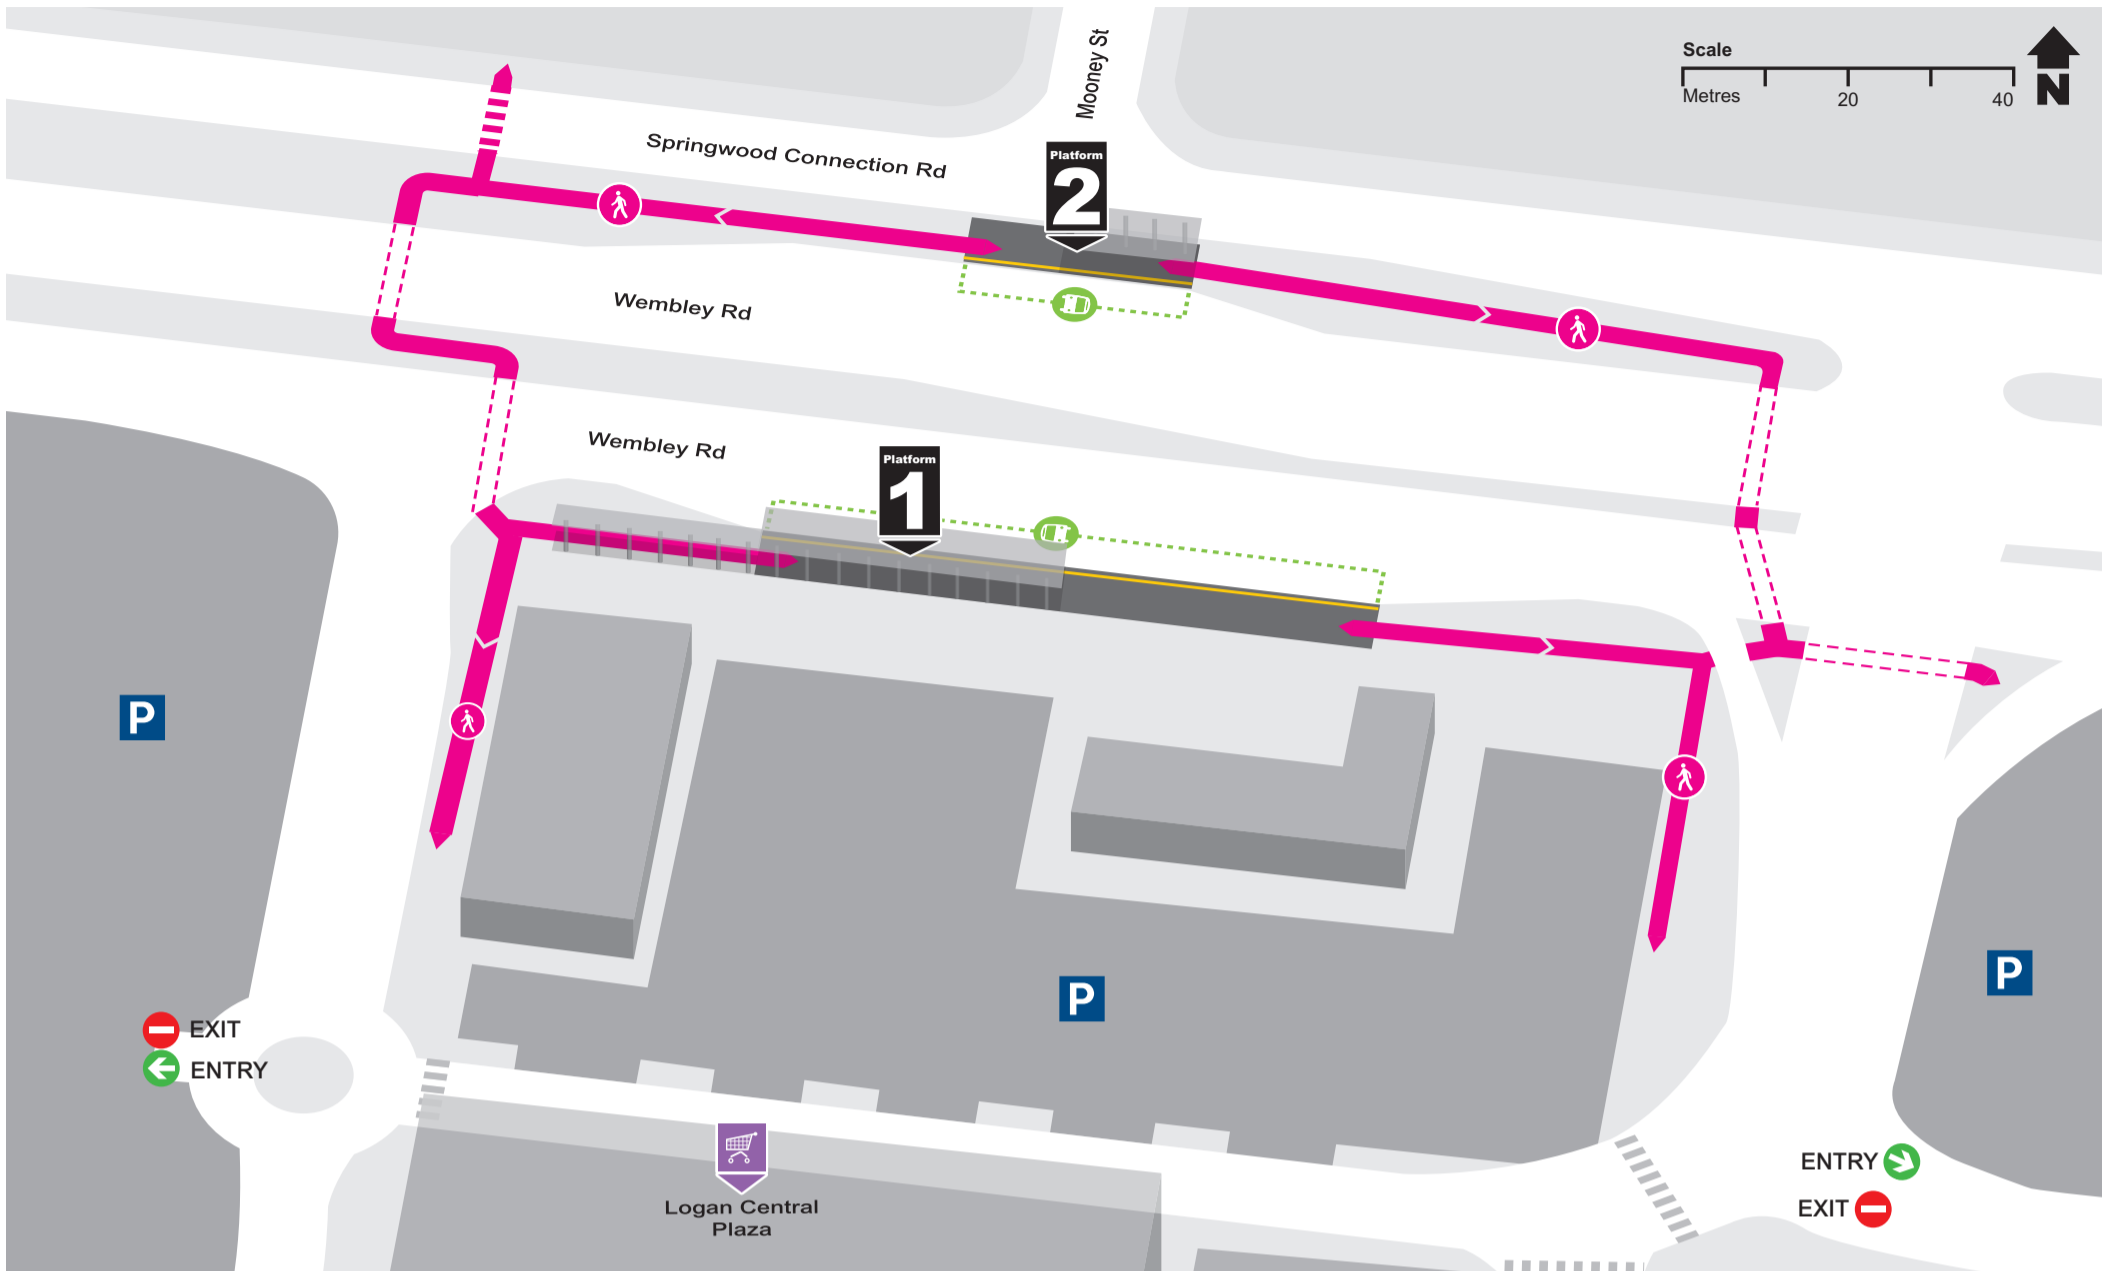

# Logan Central station locality map

Effective May 2020

Download the MyTranslink app, visit [translink.com.au](http://translink.com.au) or call 13 12 30