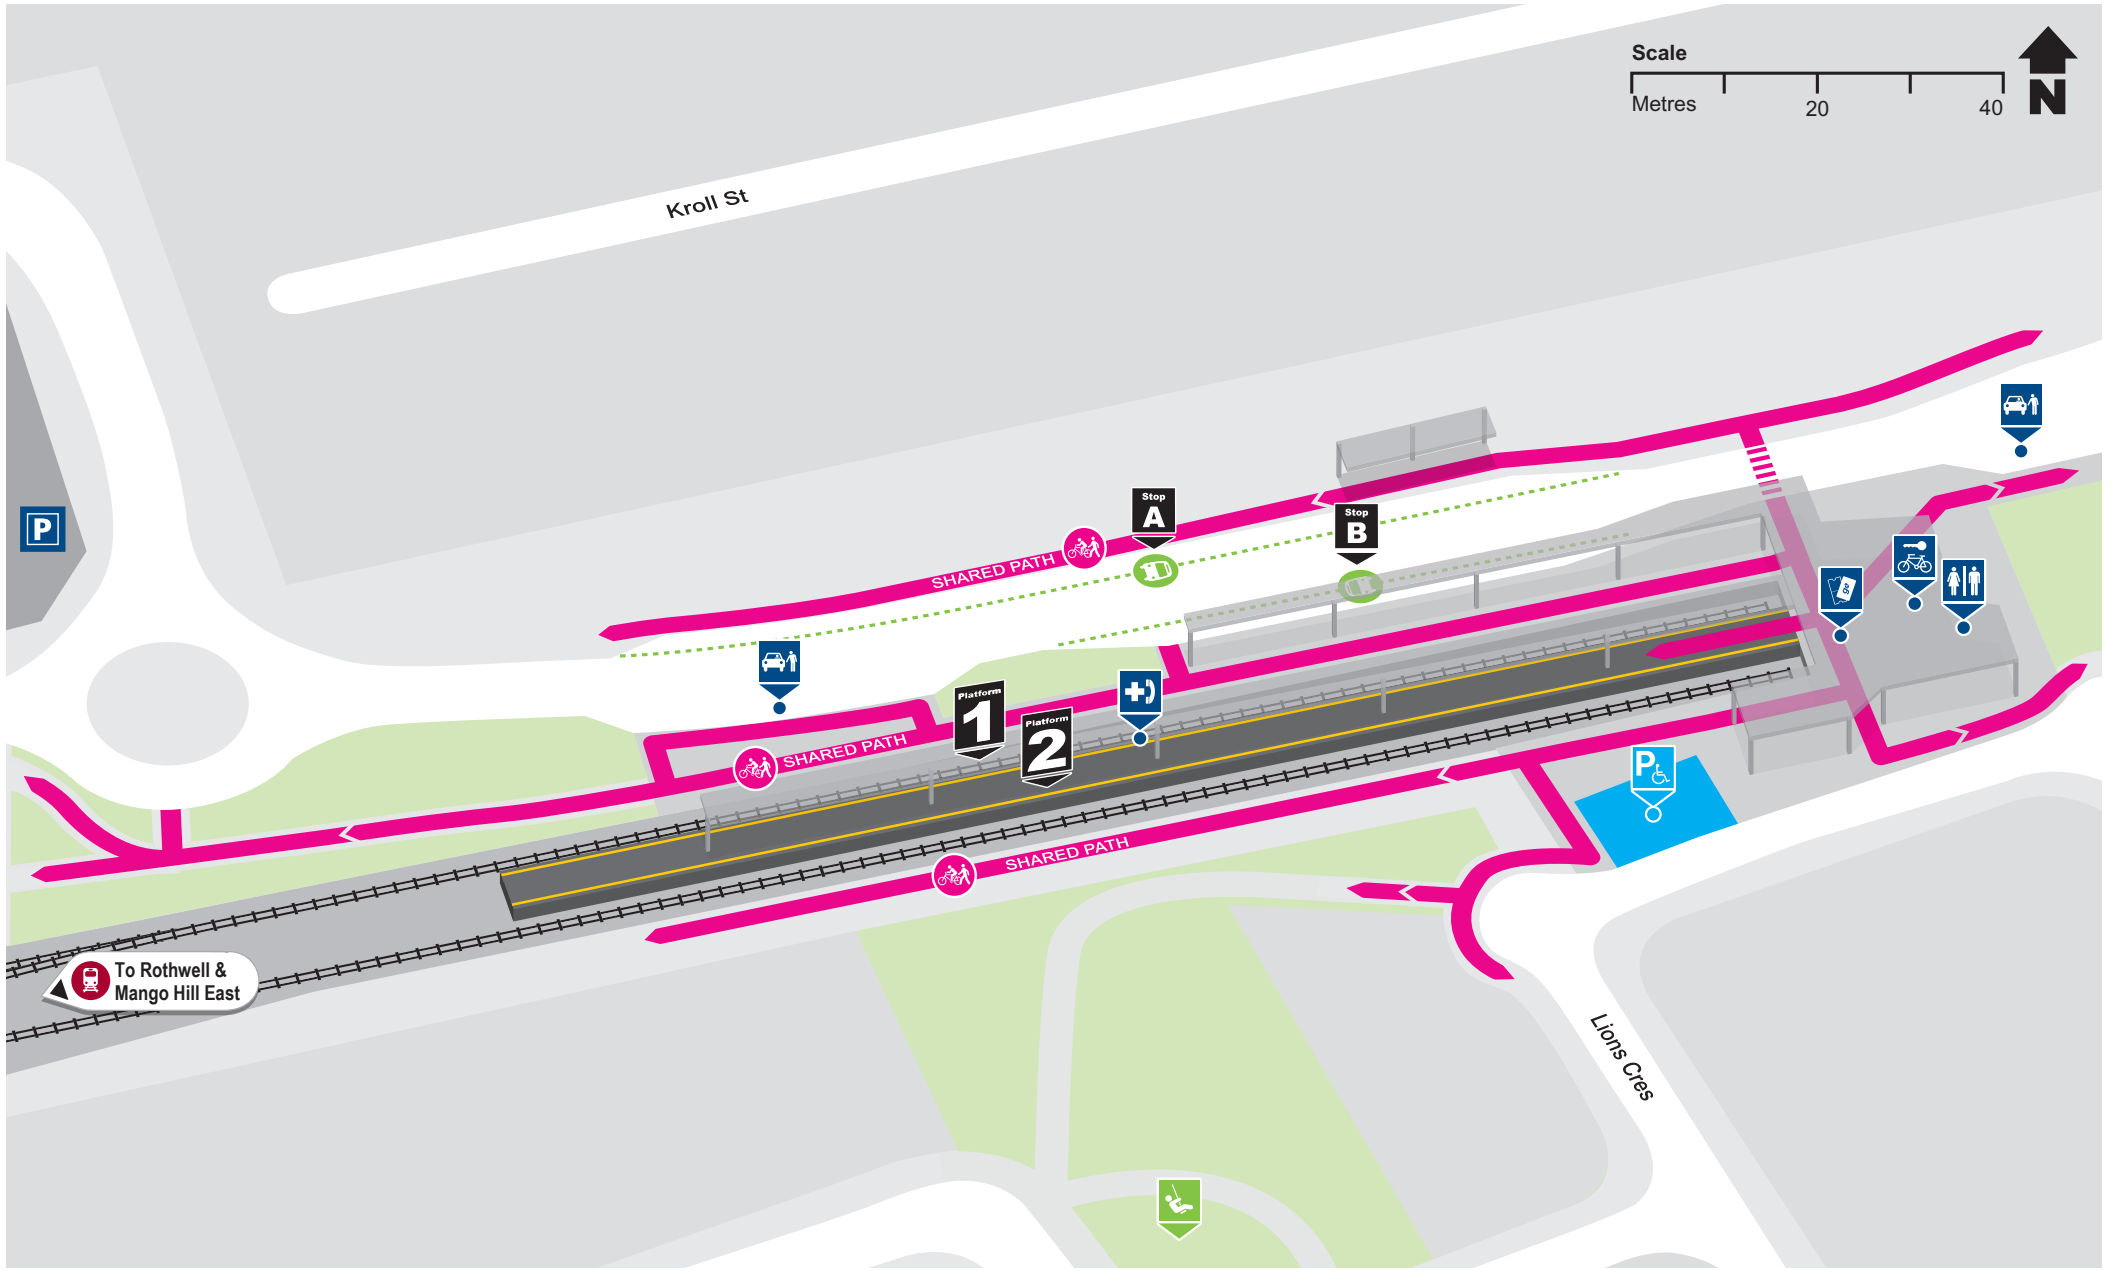

Kippa-Ring station locality map

Effective May 2020

Download the MyTransLink app, visit translink.com.au or call 13 12 30