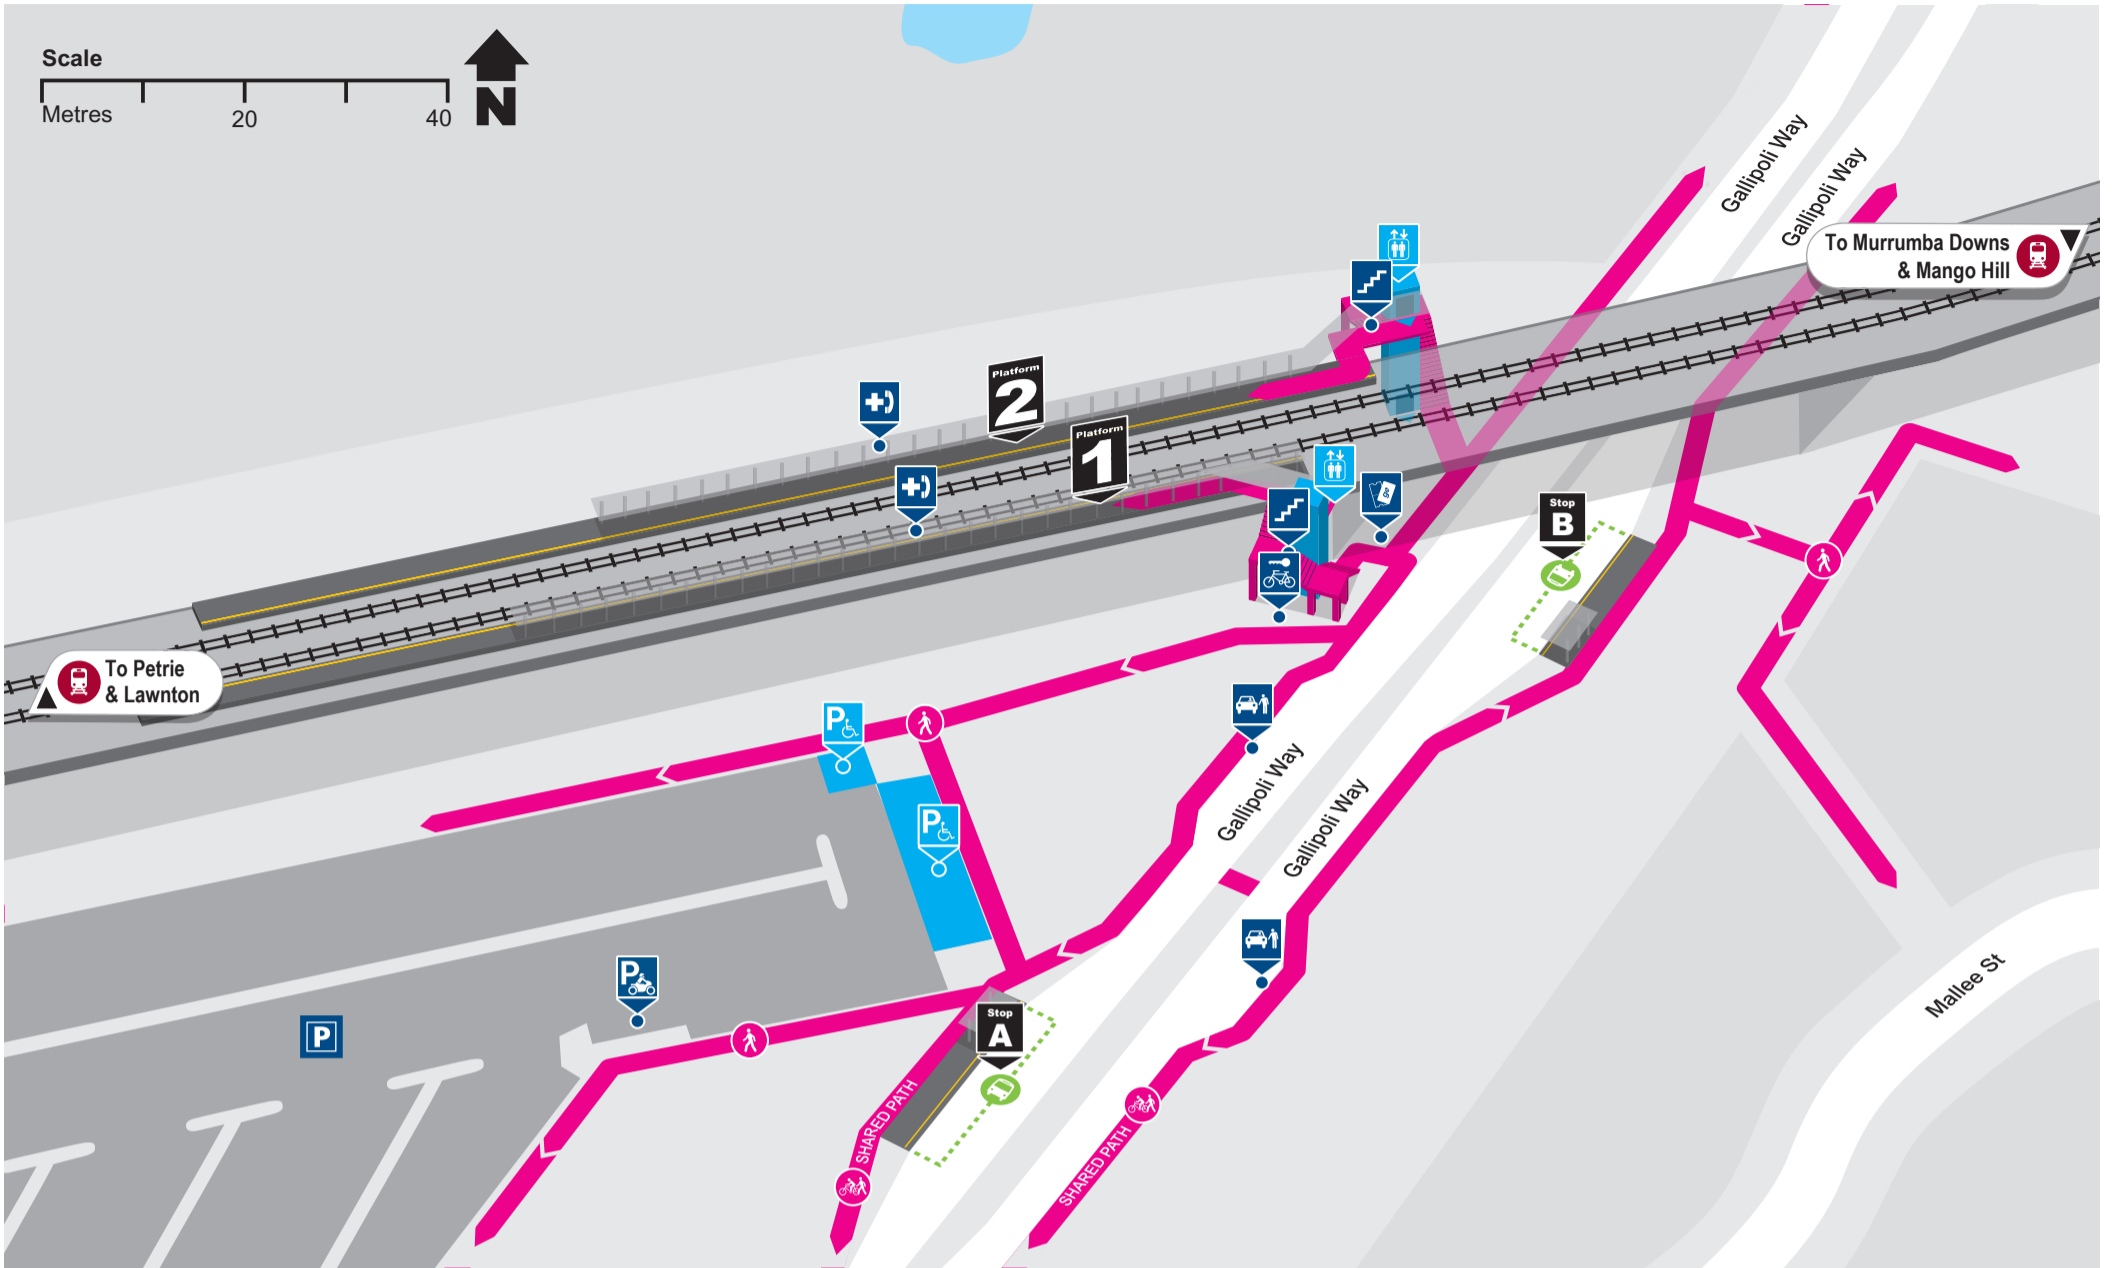

Kallangur station locality map

Effective May 2020

Download the MyTransLink app, visit translink.com.au or call 13 12 30