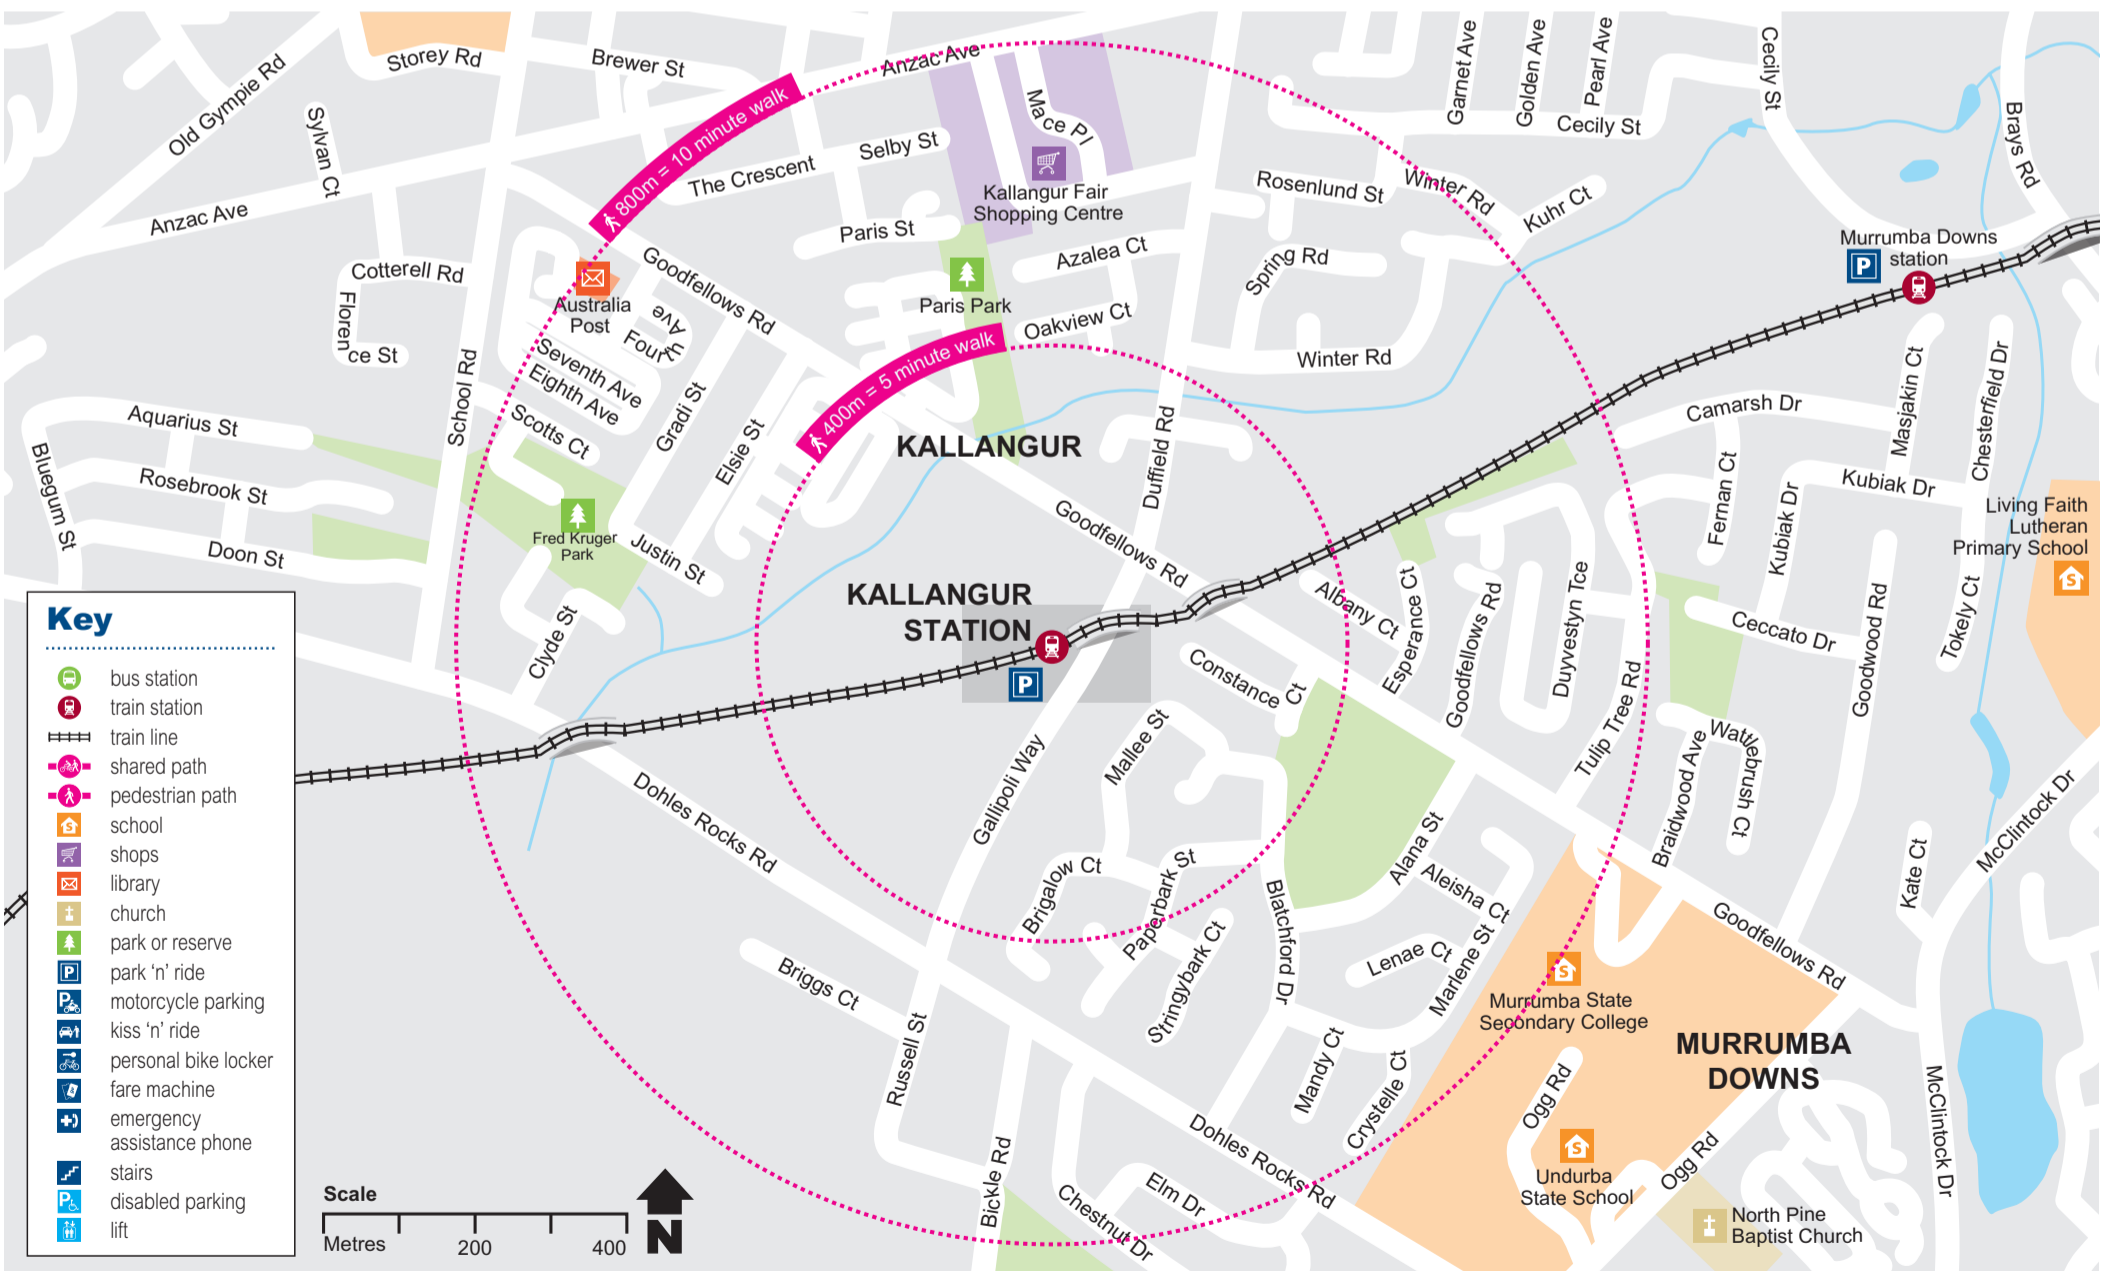

Kallangur station locality map

Effective May 2020

Download the MyTransLink app, visit translink.com.au or call 13 12 30