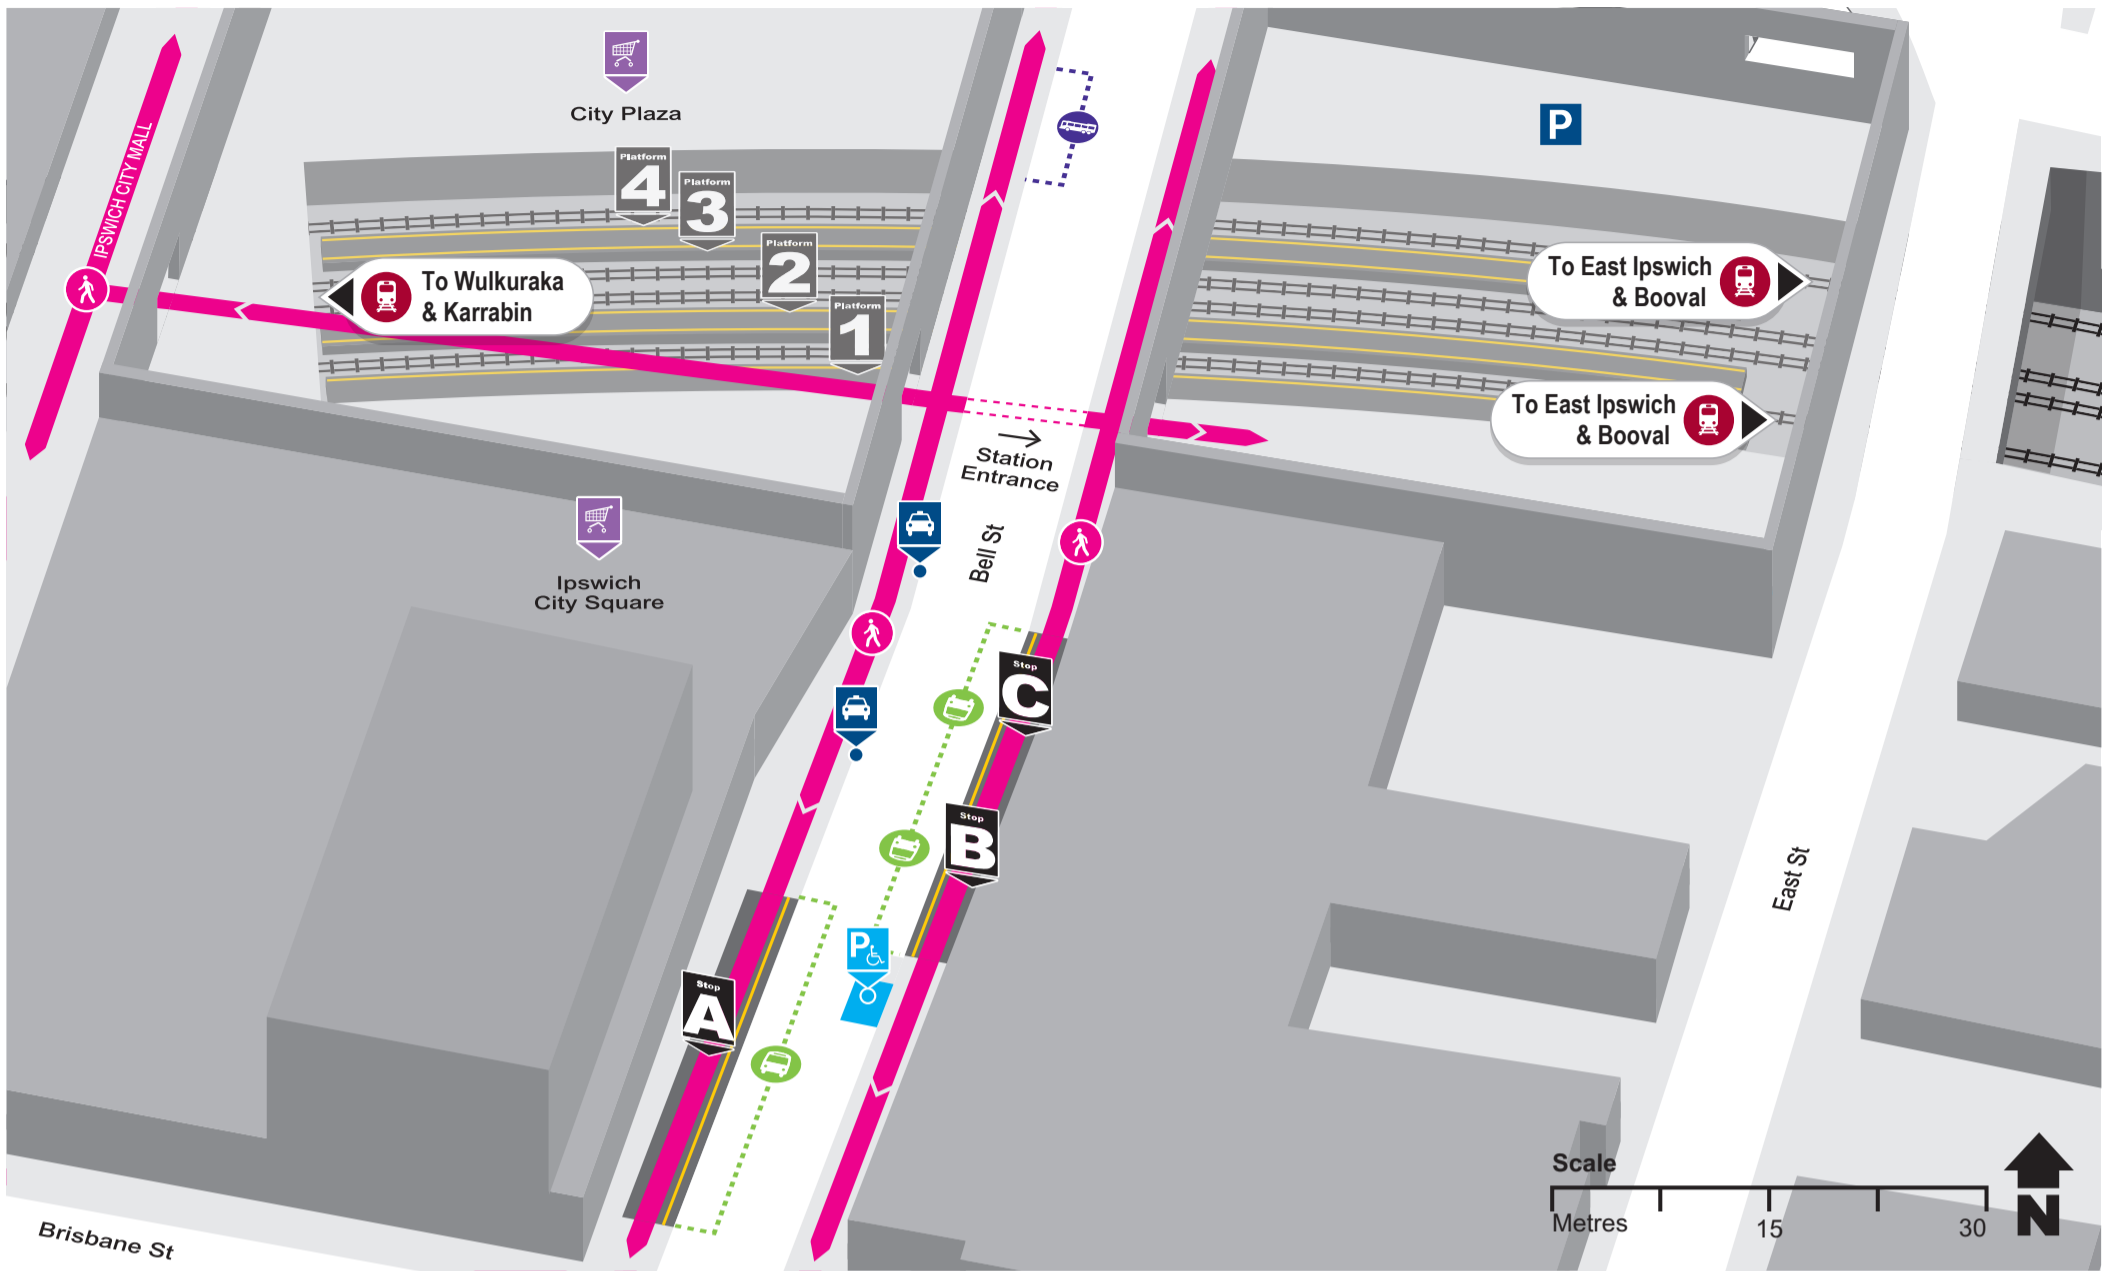

Ipswich (Bell Street) station locality map

Effective May 2020

Download the MyTransLink app, visit translink.com.au or call 13 12 30