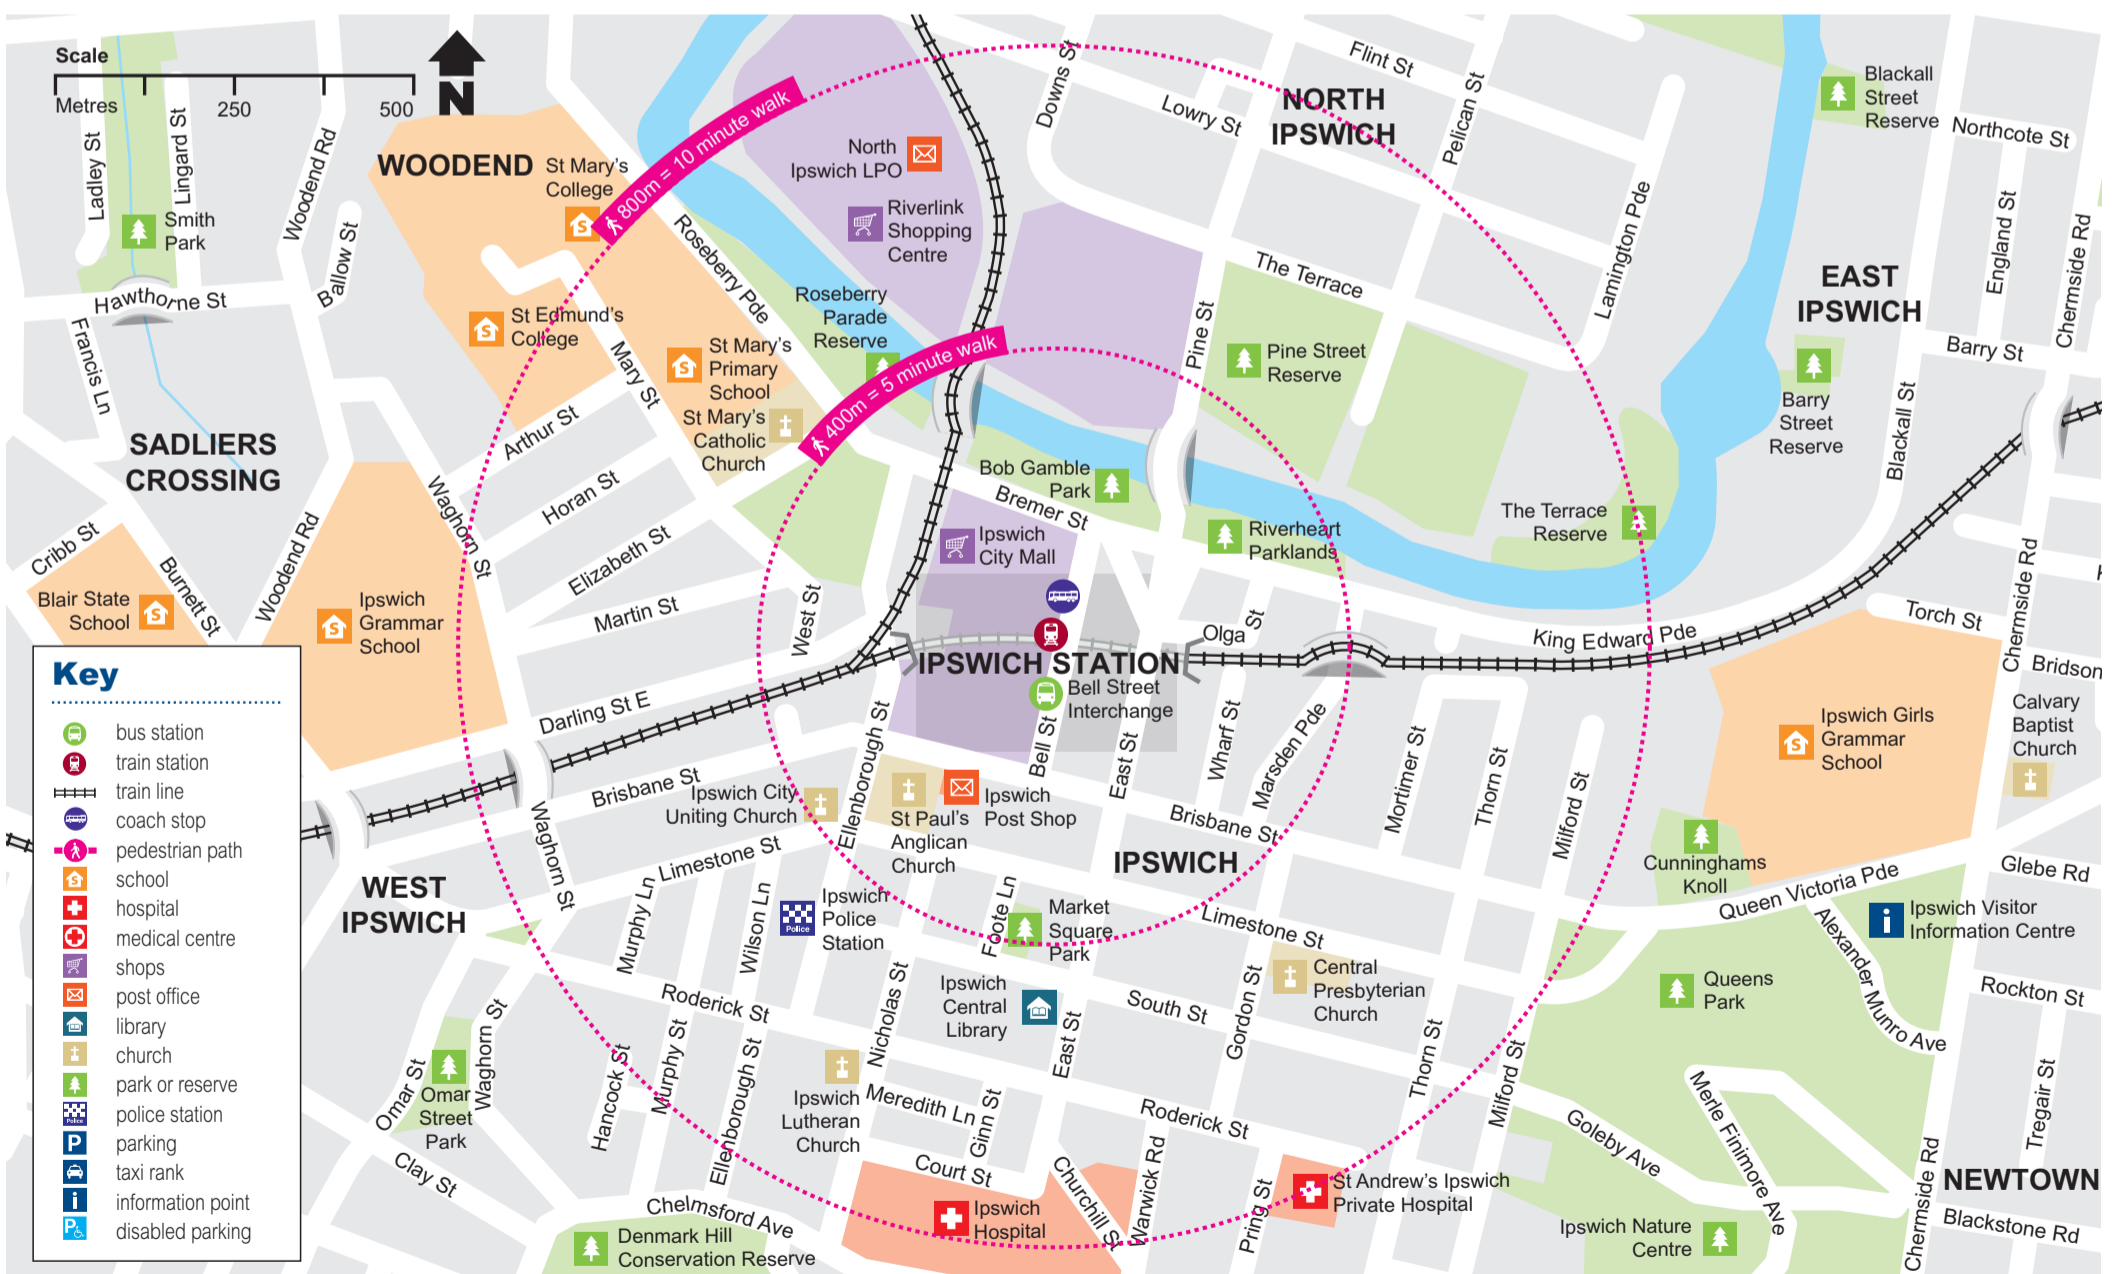

Ipswich (Bell Street) station locality map

Effective May 2020

Download the MyTransLink app, visit translink.com.au or call 13 12 30