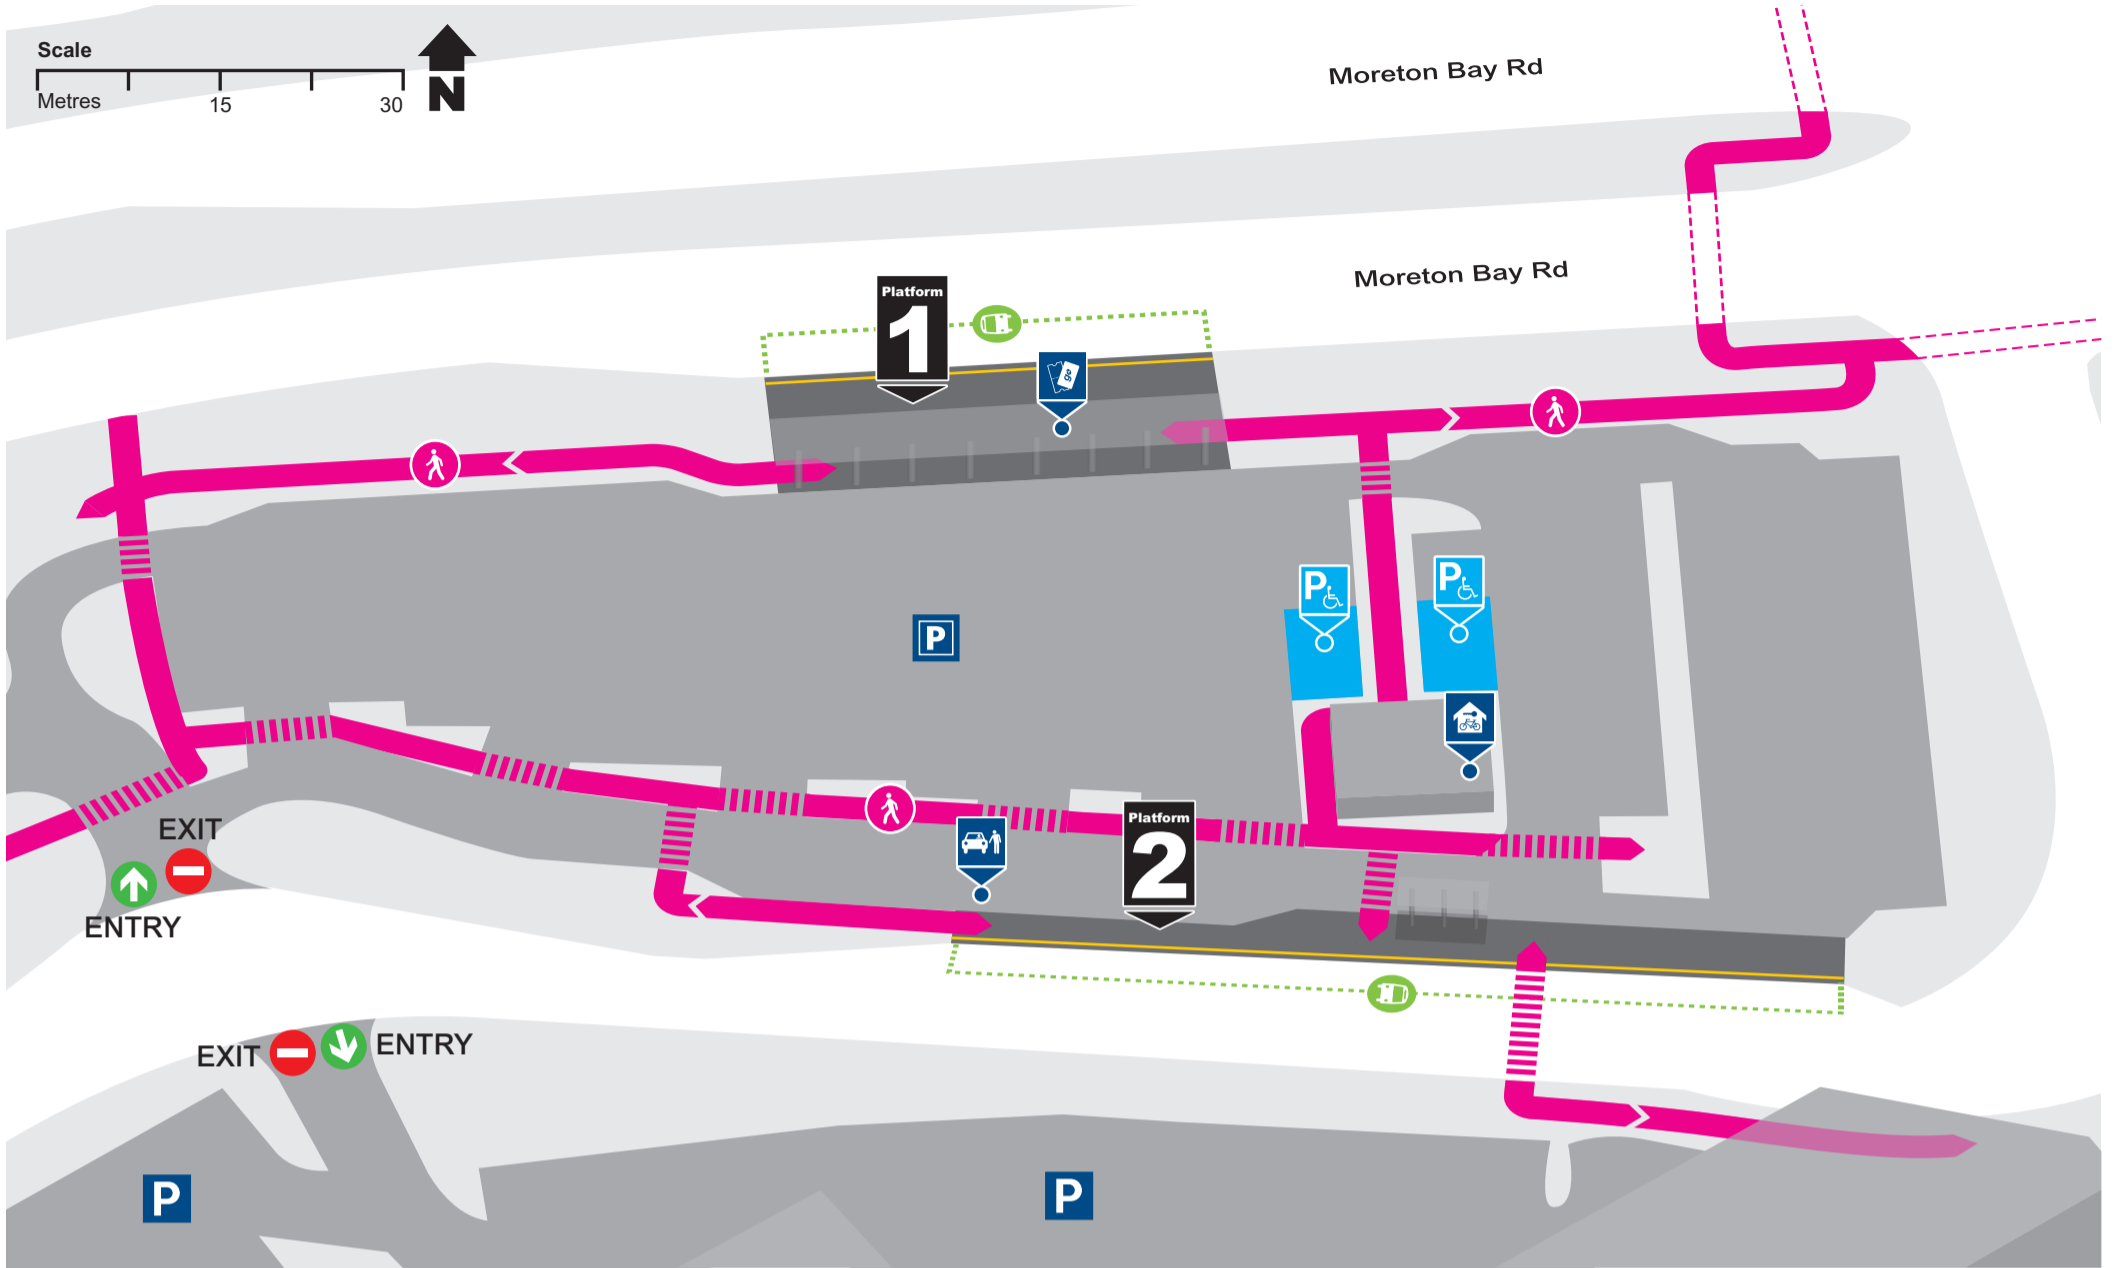

# Capalaba park 'n' ride station locality map

Effective May 2020

Download the MyTranslink app, visit [translink.com.au](http://translink.com.au) or call 13 12 30