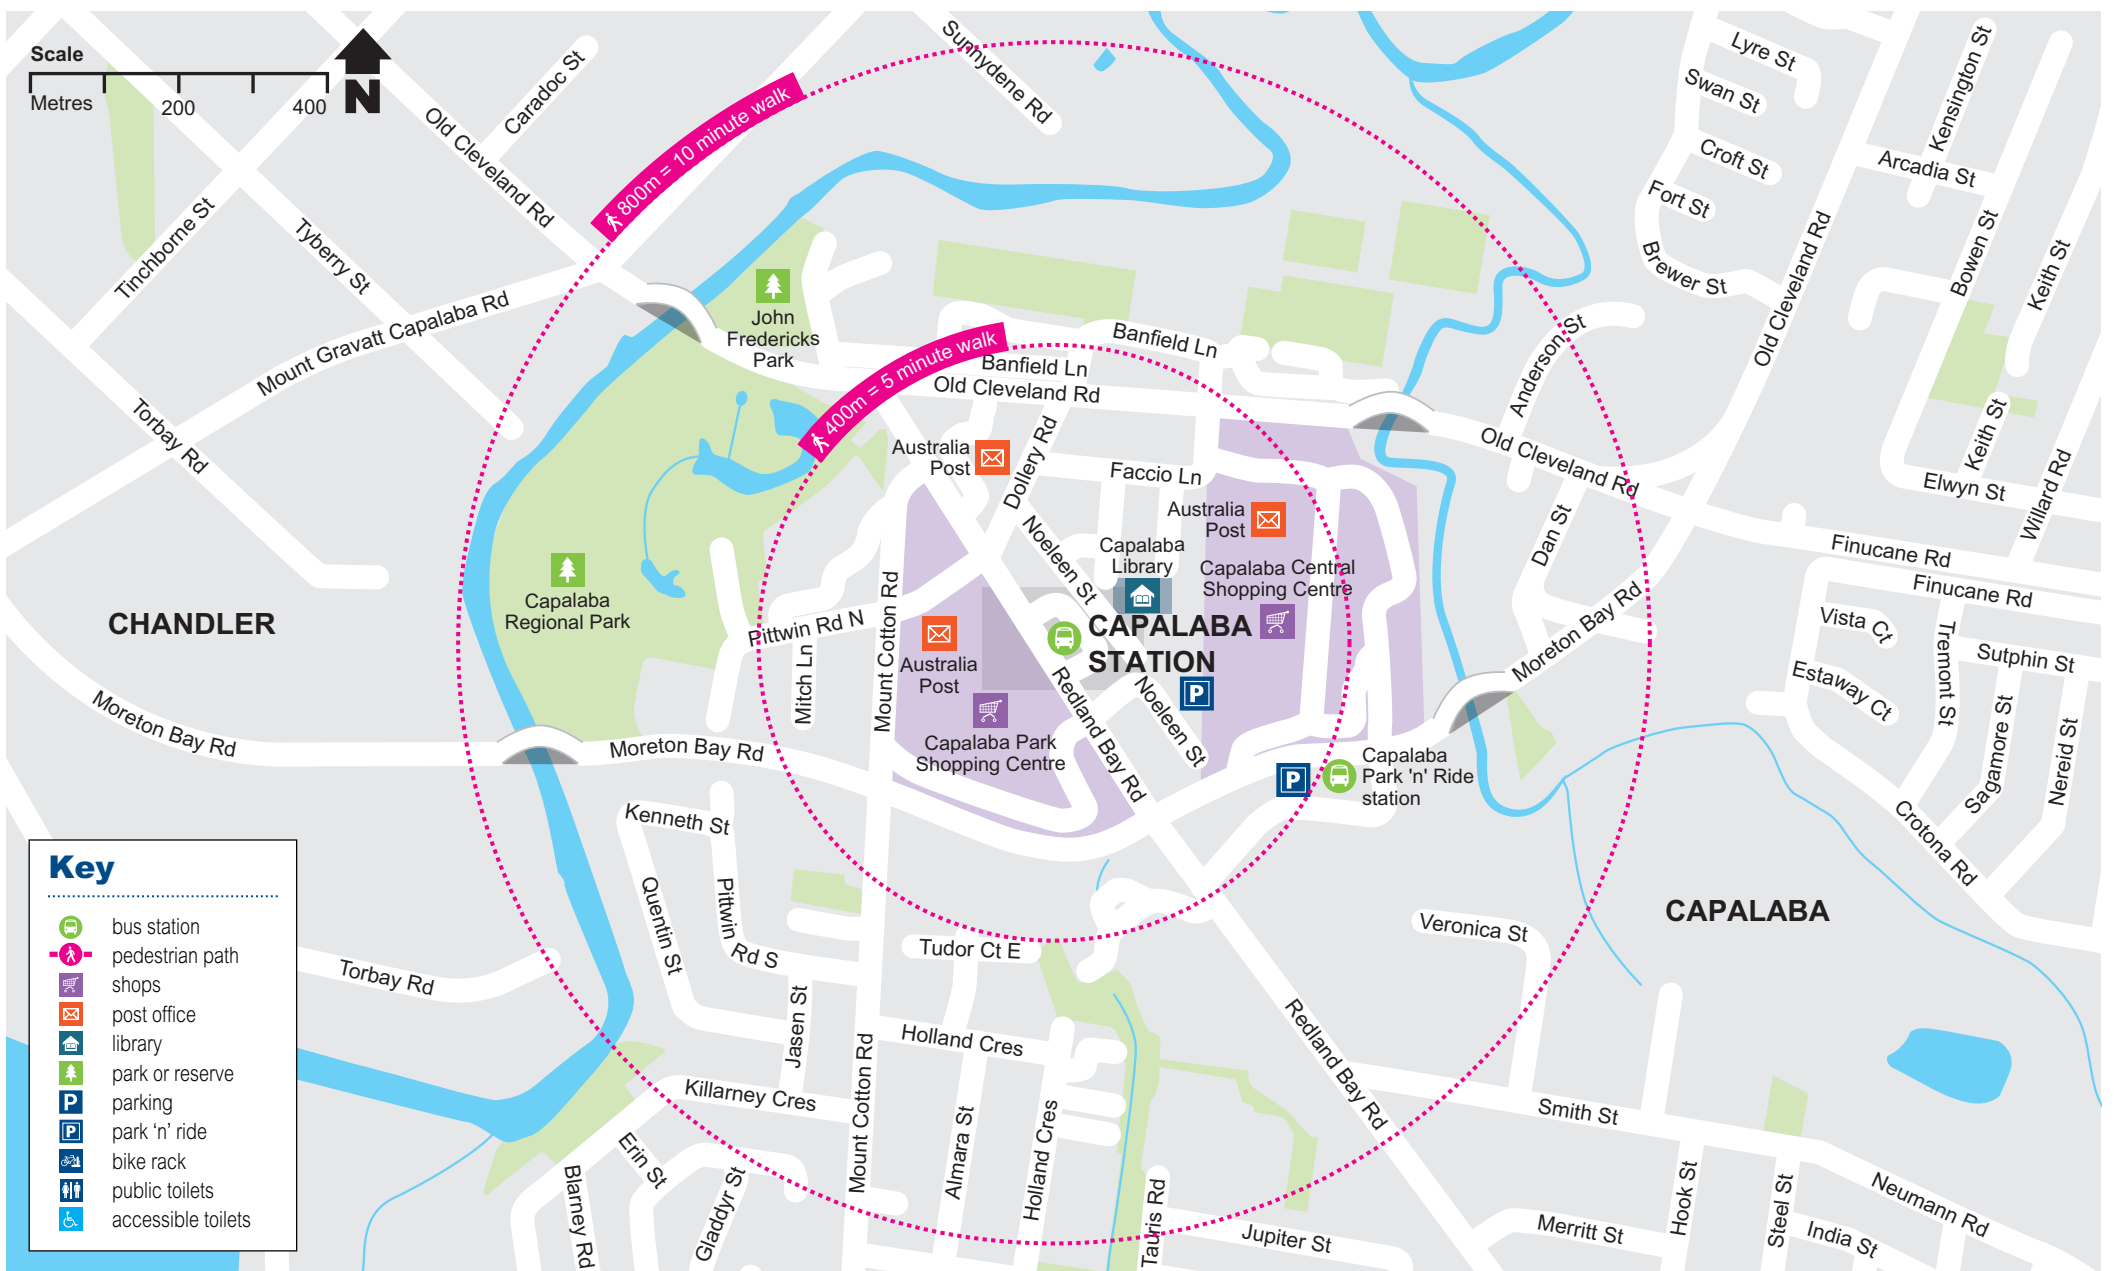

Capalaba station locality map

Effective May 2020

Download the MyTranslink app, visit translink.com.au or call 13 12 30