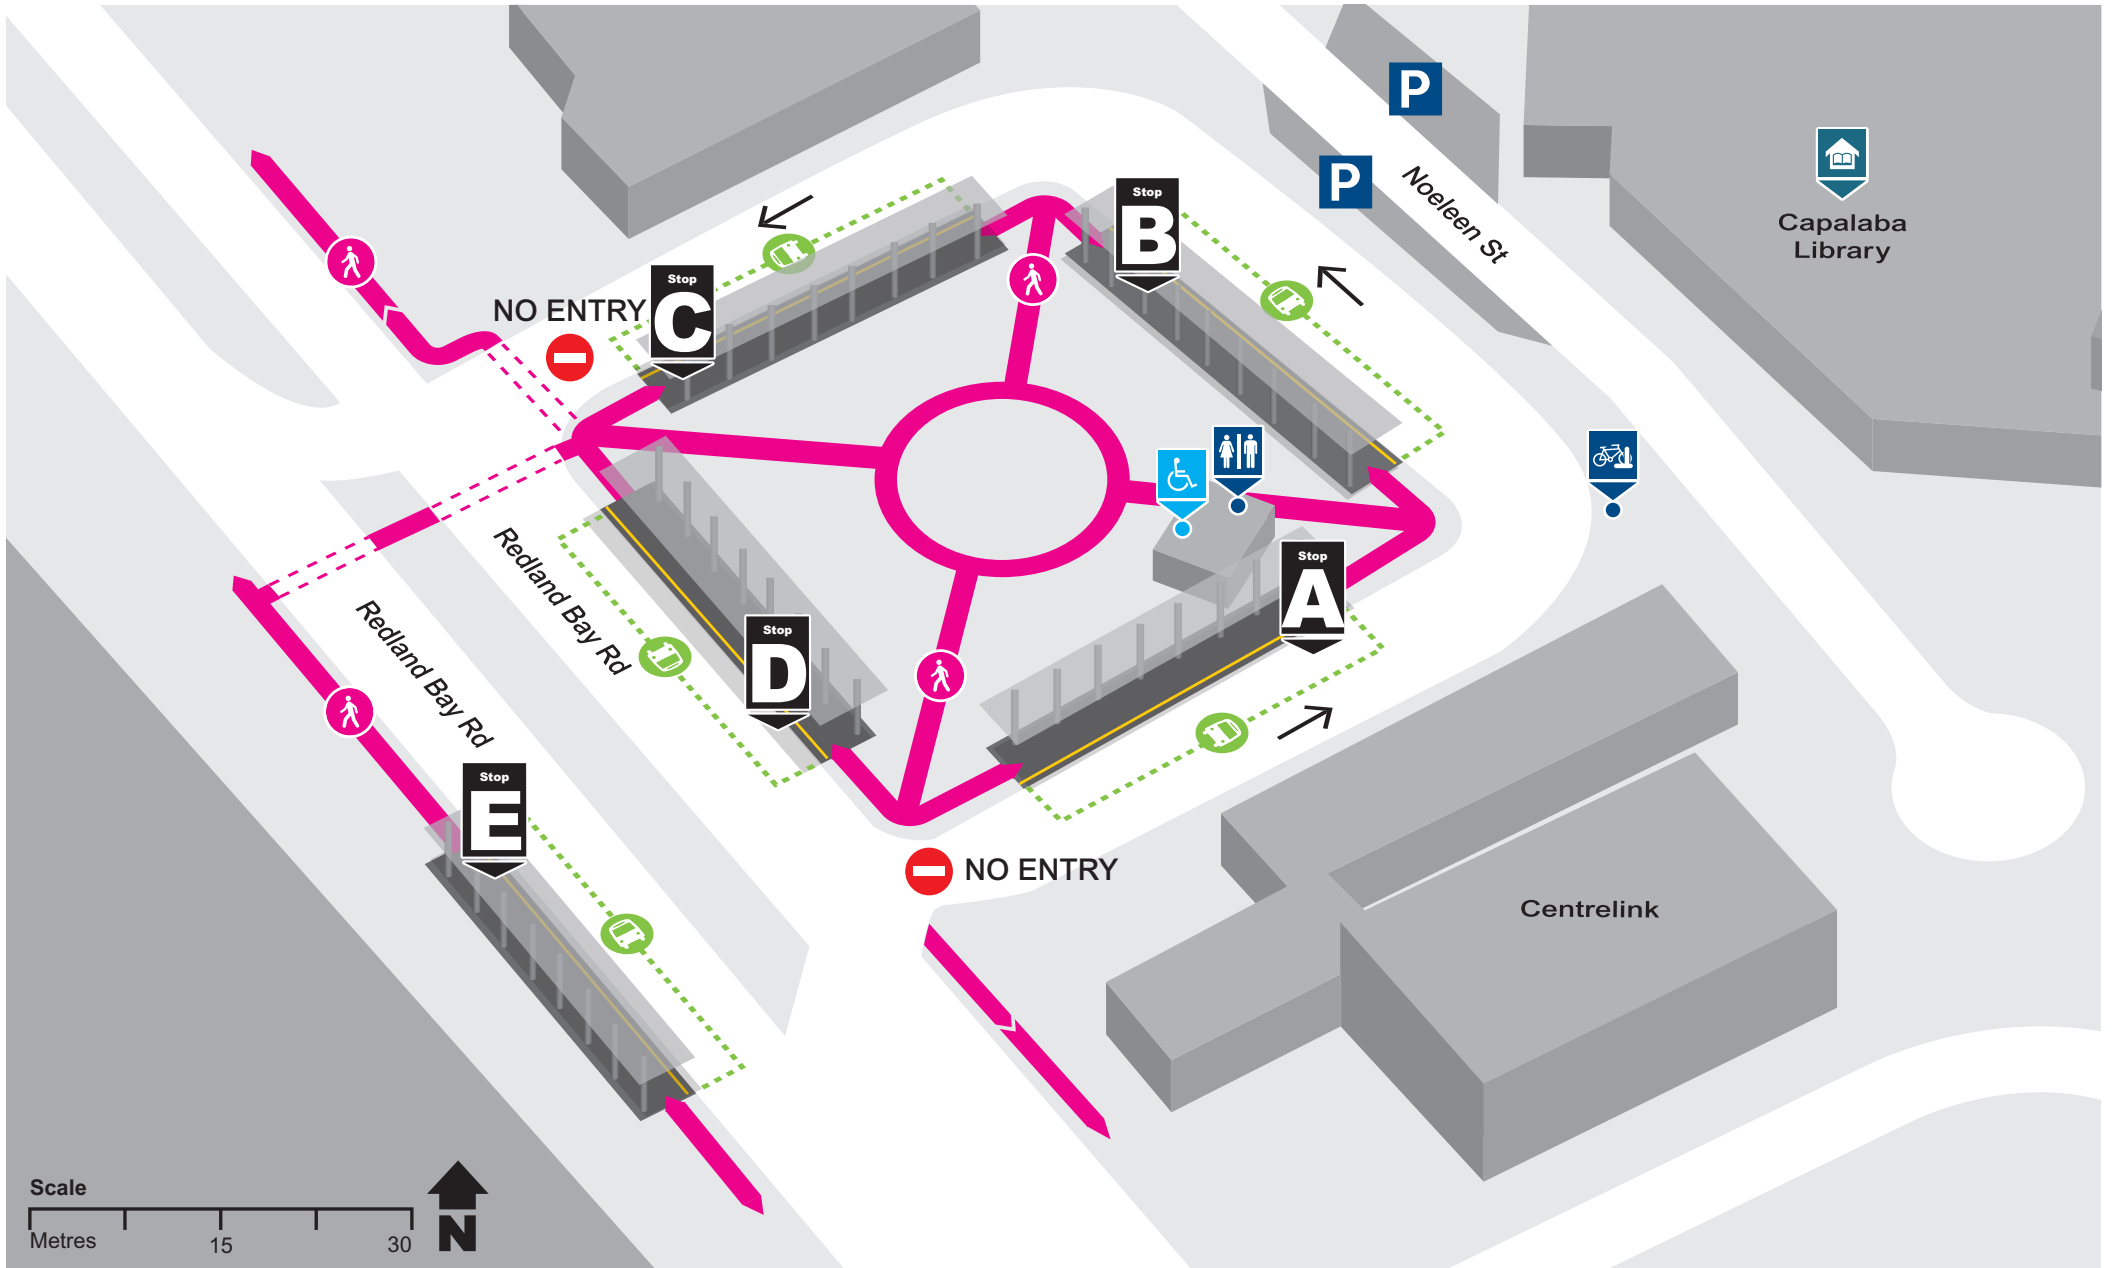

Capalaba station locality map

Effective May 2020

Download the MyTranslink app, visit translink.com.au or call 13 12 30