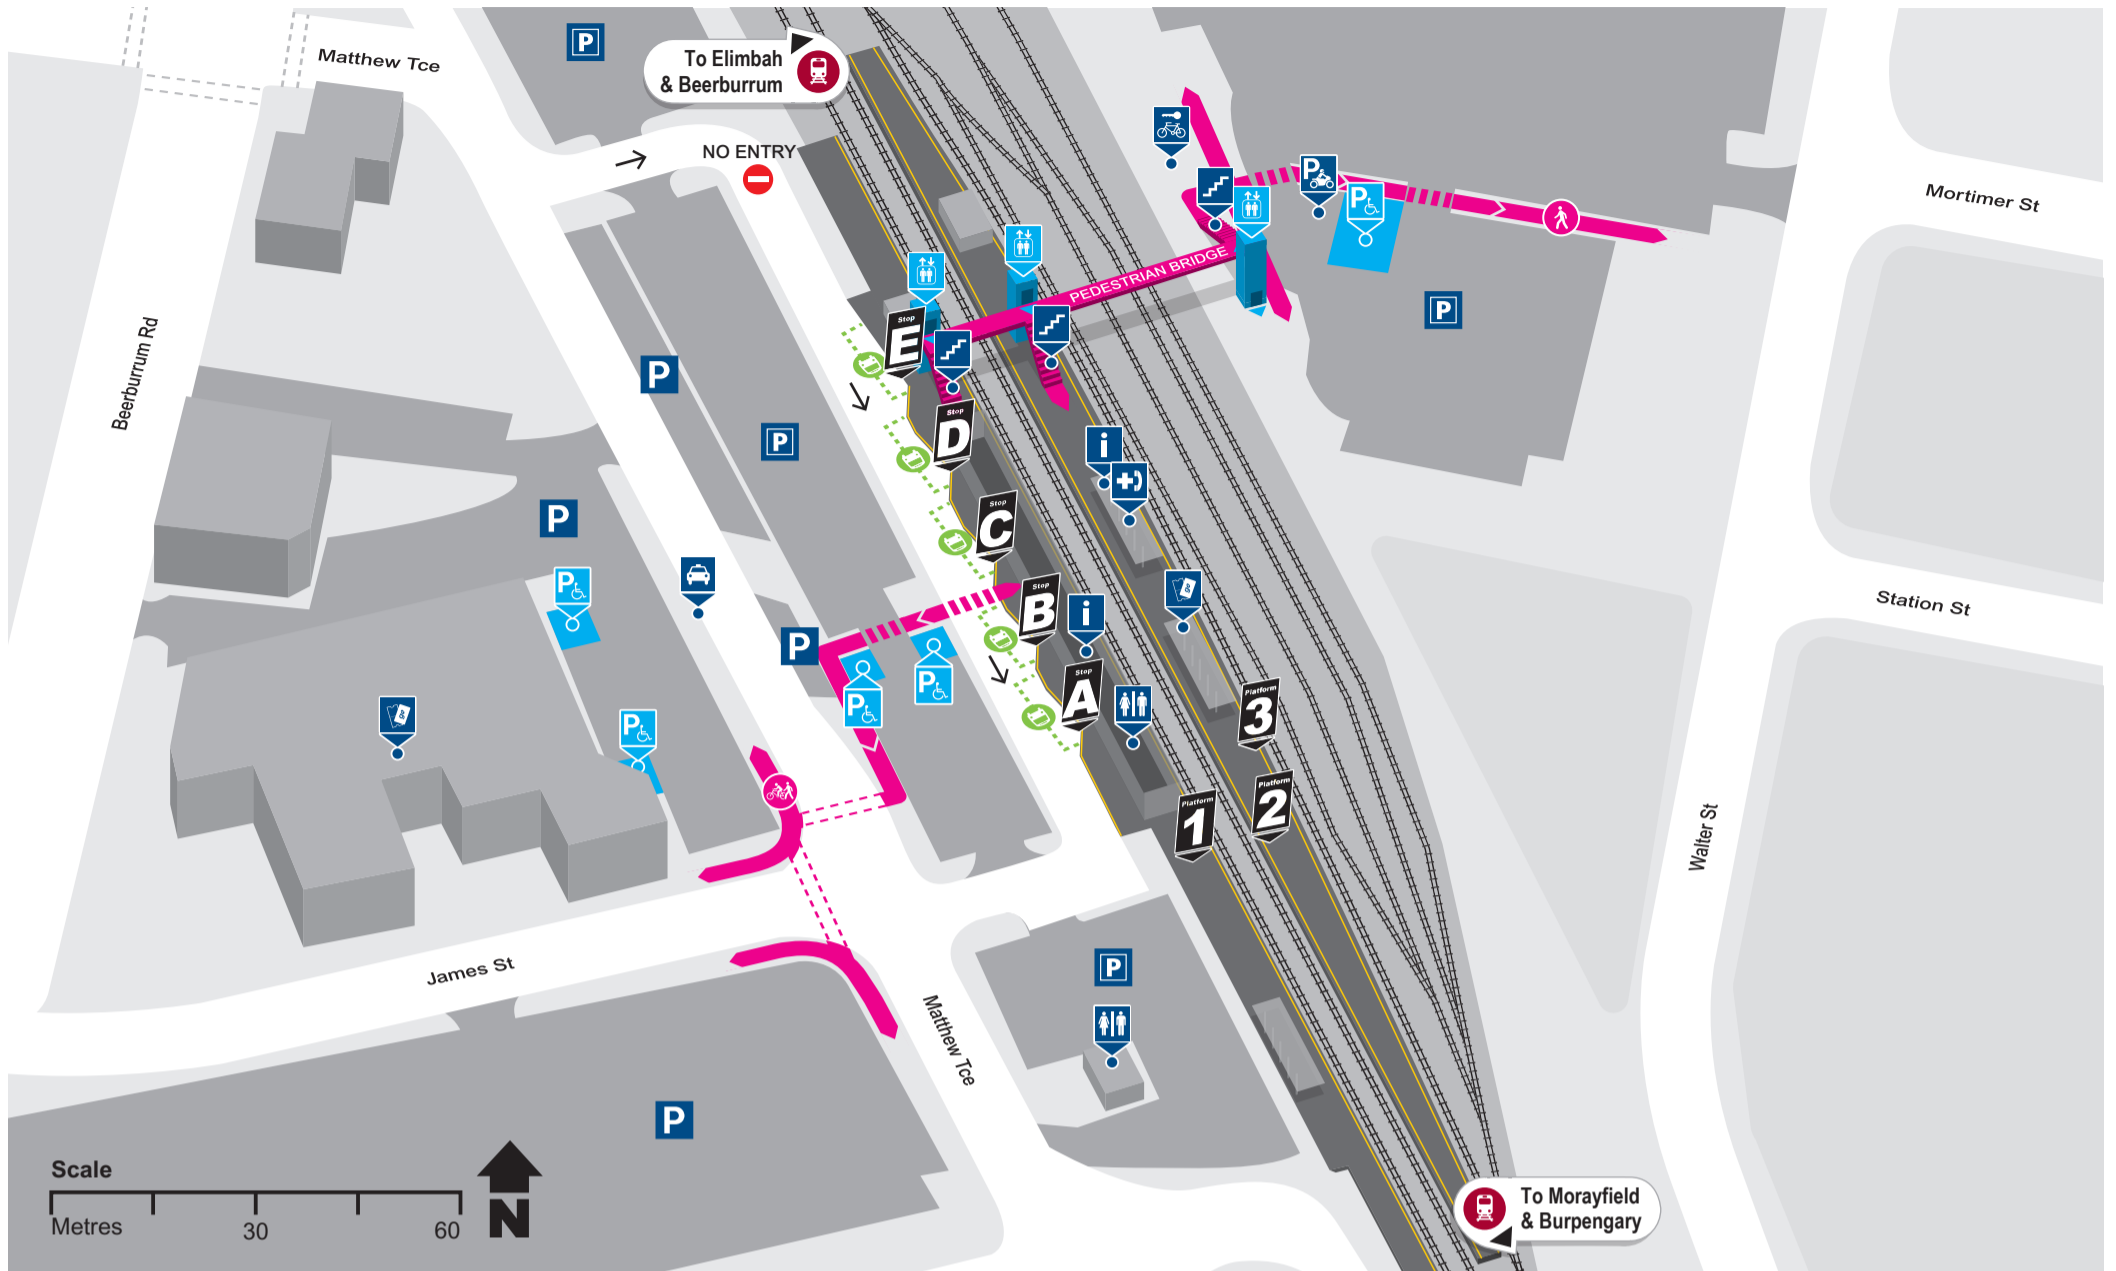

Caboolture station locality map

Effective May 2020

Download the MyTransLink app, visit translink.com.au or call 13 12 30