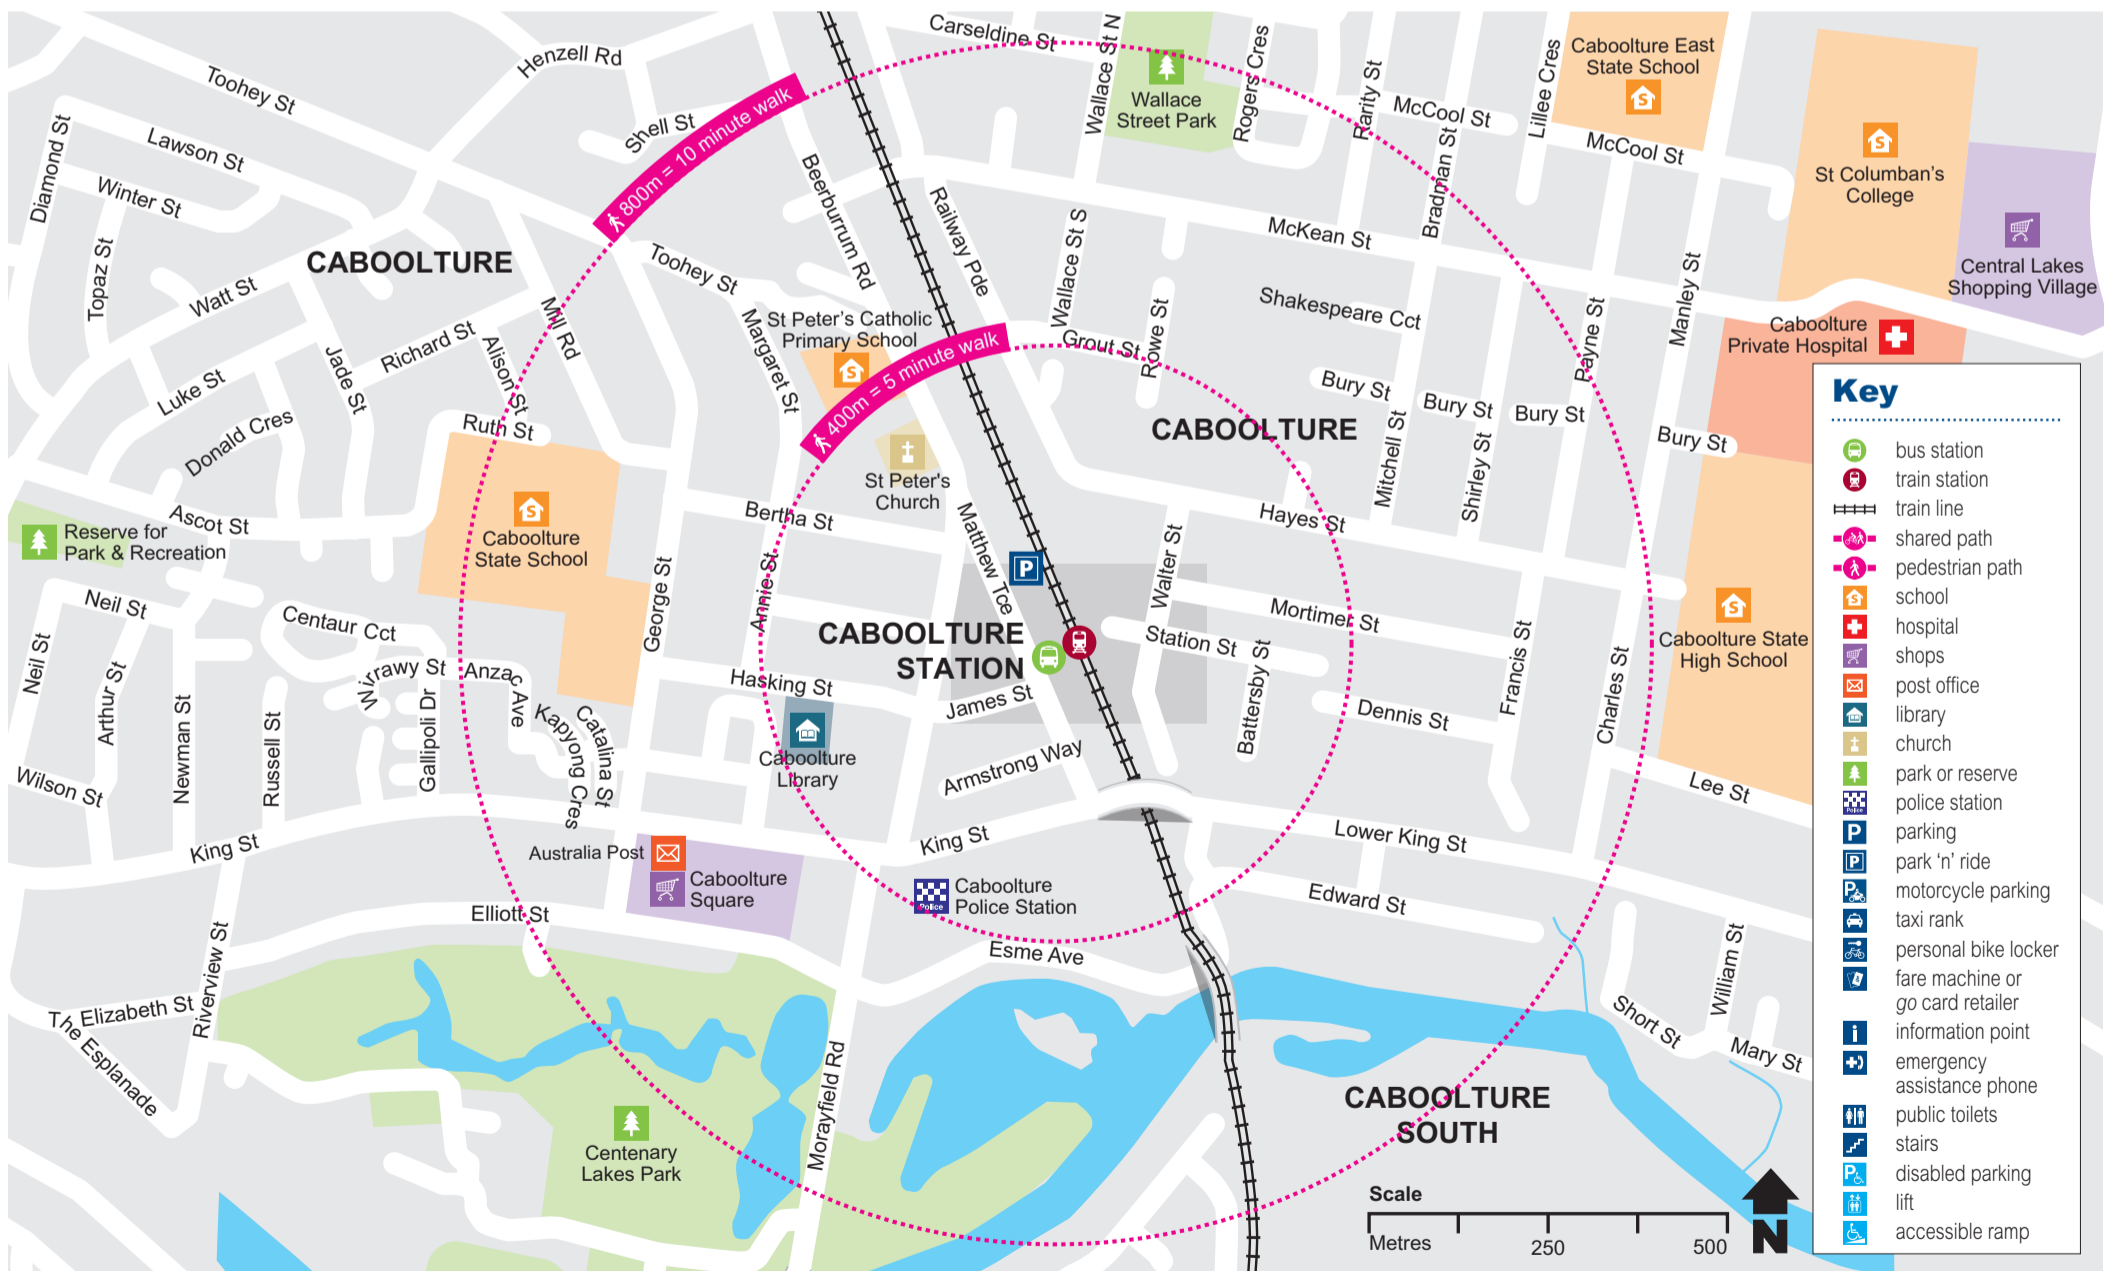

Caboolture station locality map

Effective May 2020

Download the MyTransLink app, visit translink.com.au or call 13 12 30