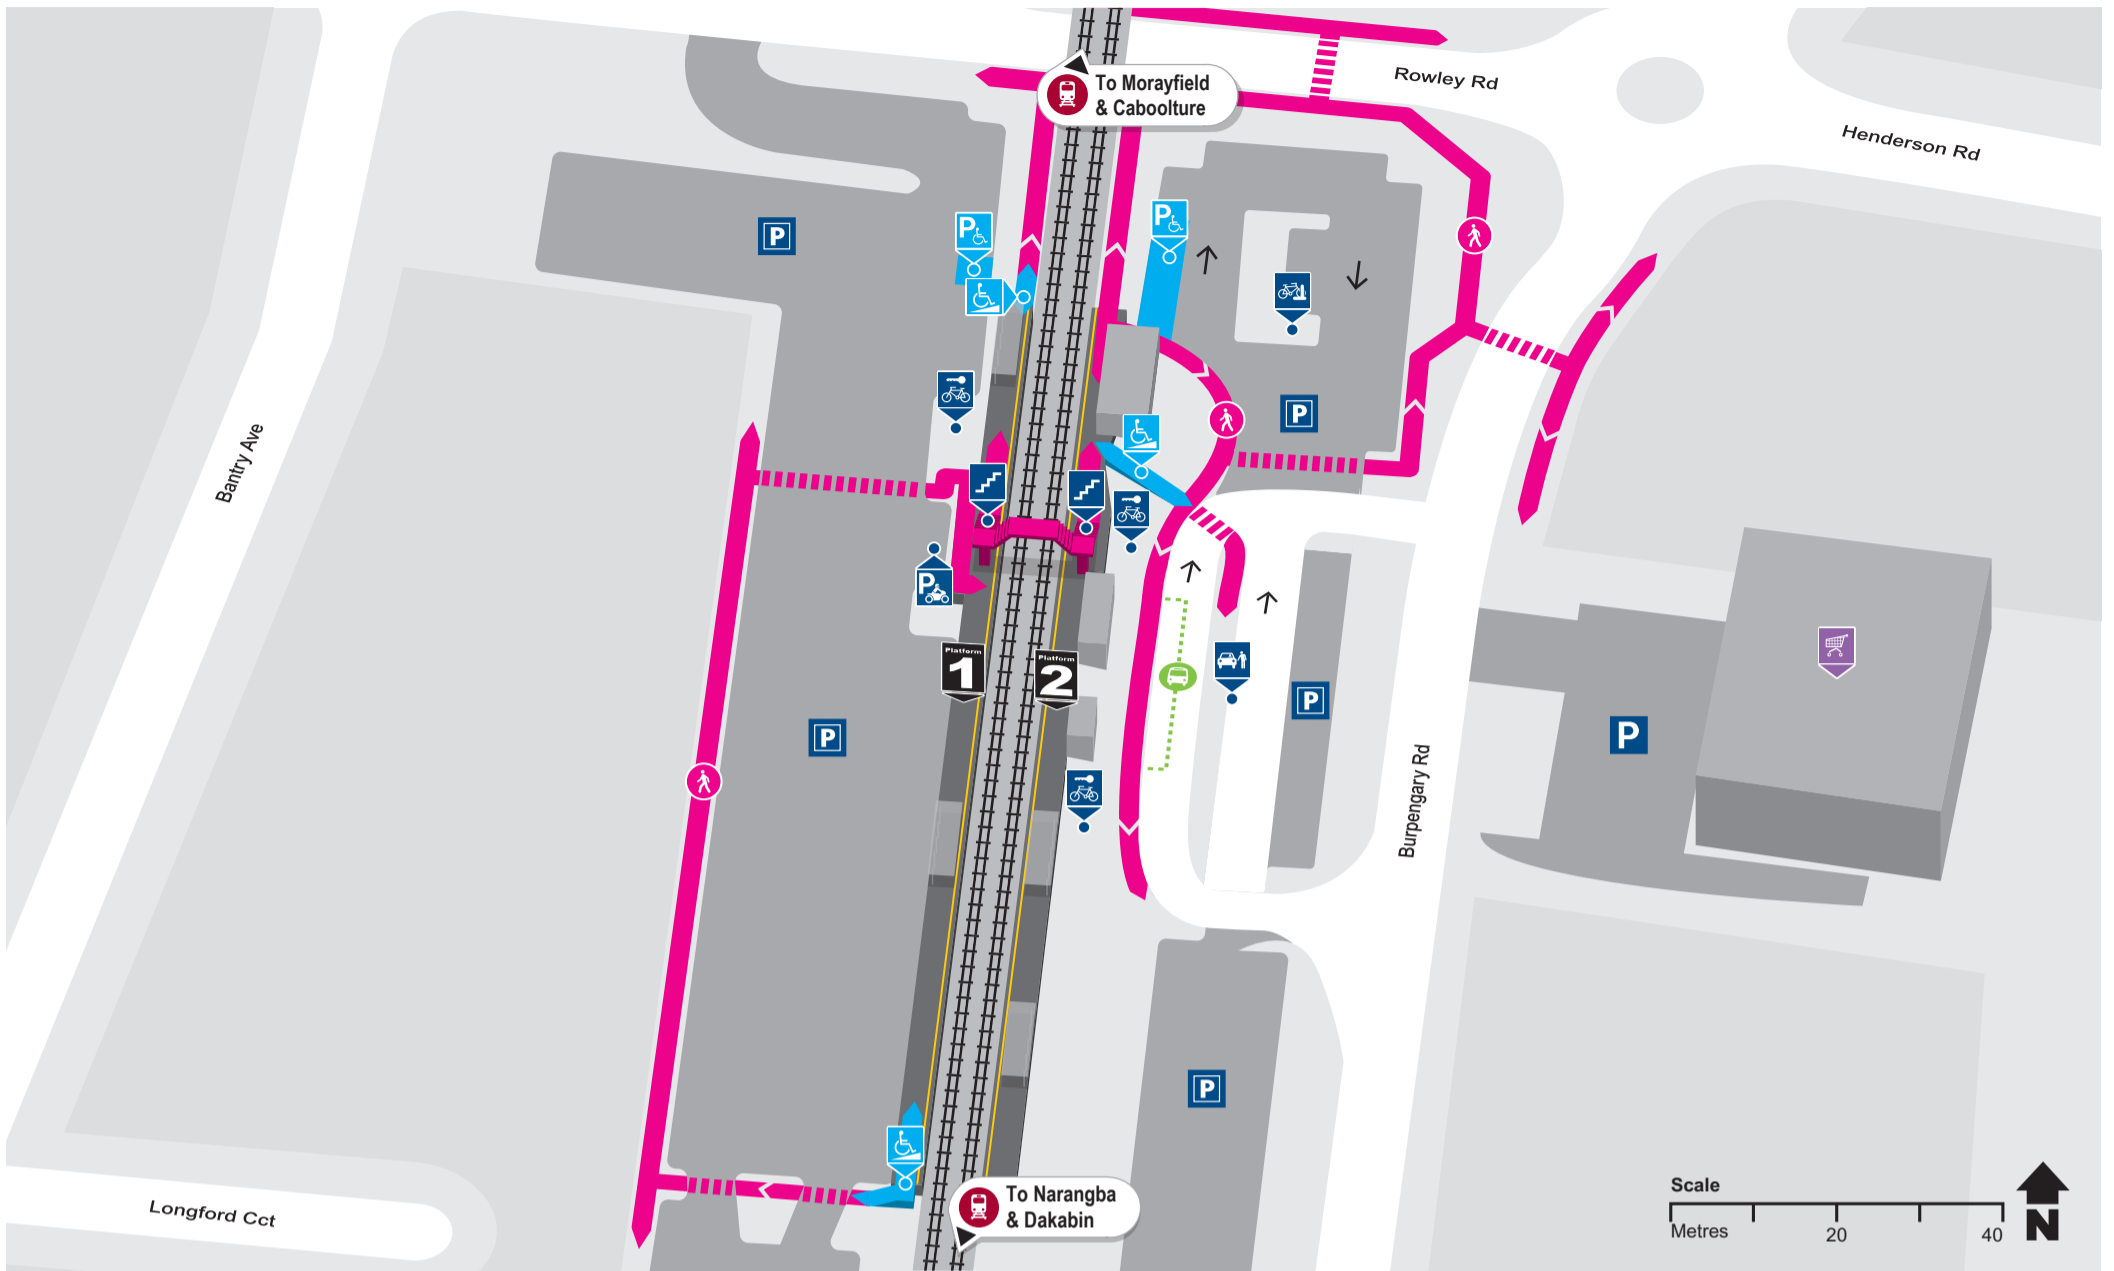

# Burpengary station locality map

Effective May 2020

Download the MyTransLink app, visit [translink.com.au](http://translink.com.au) or call 13 12 30