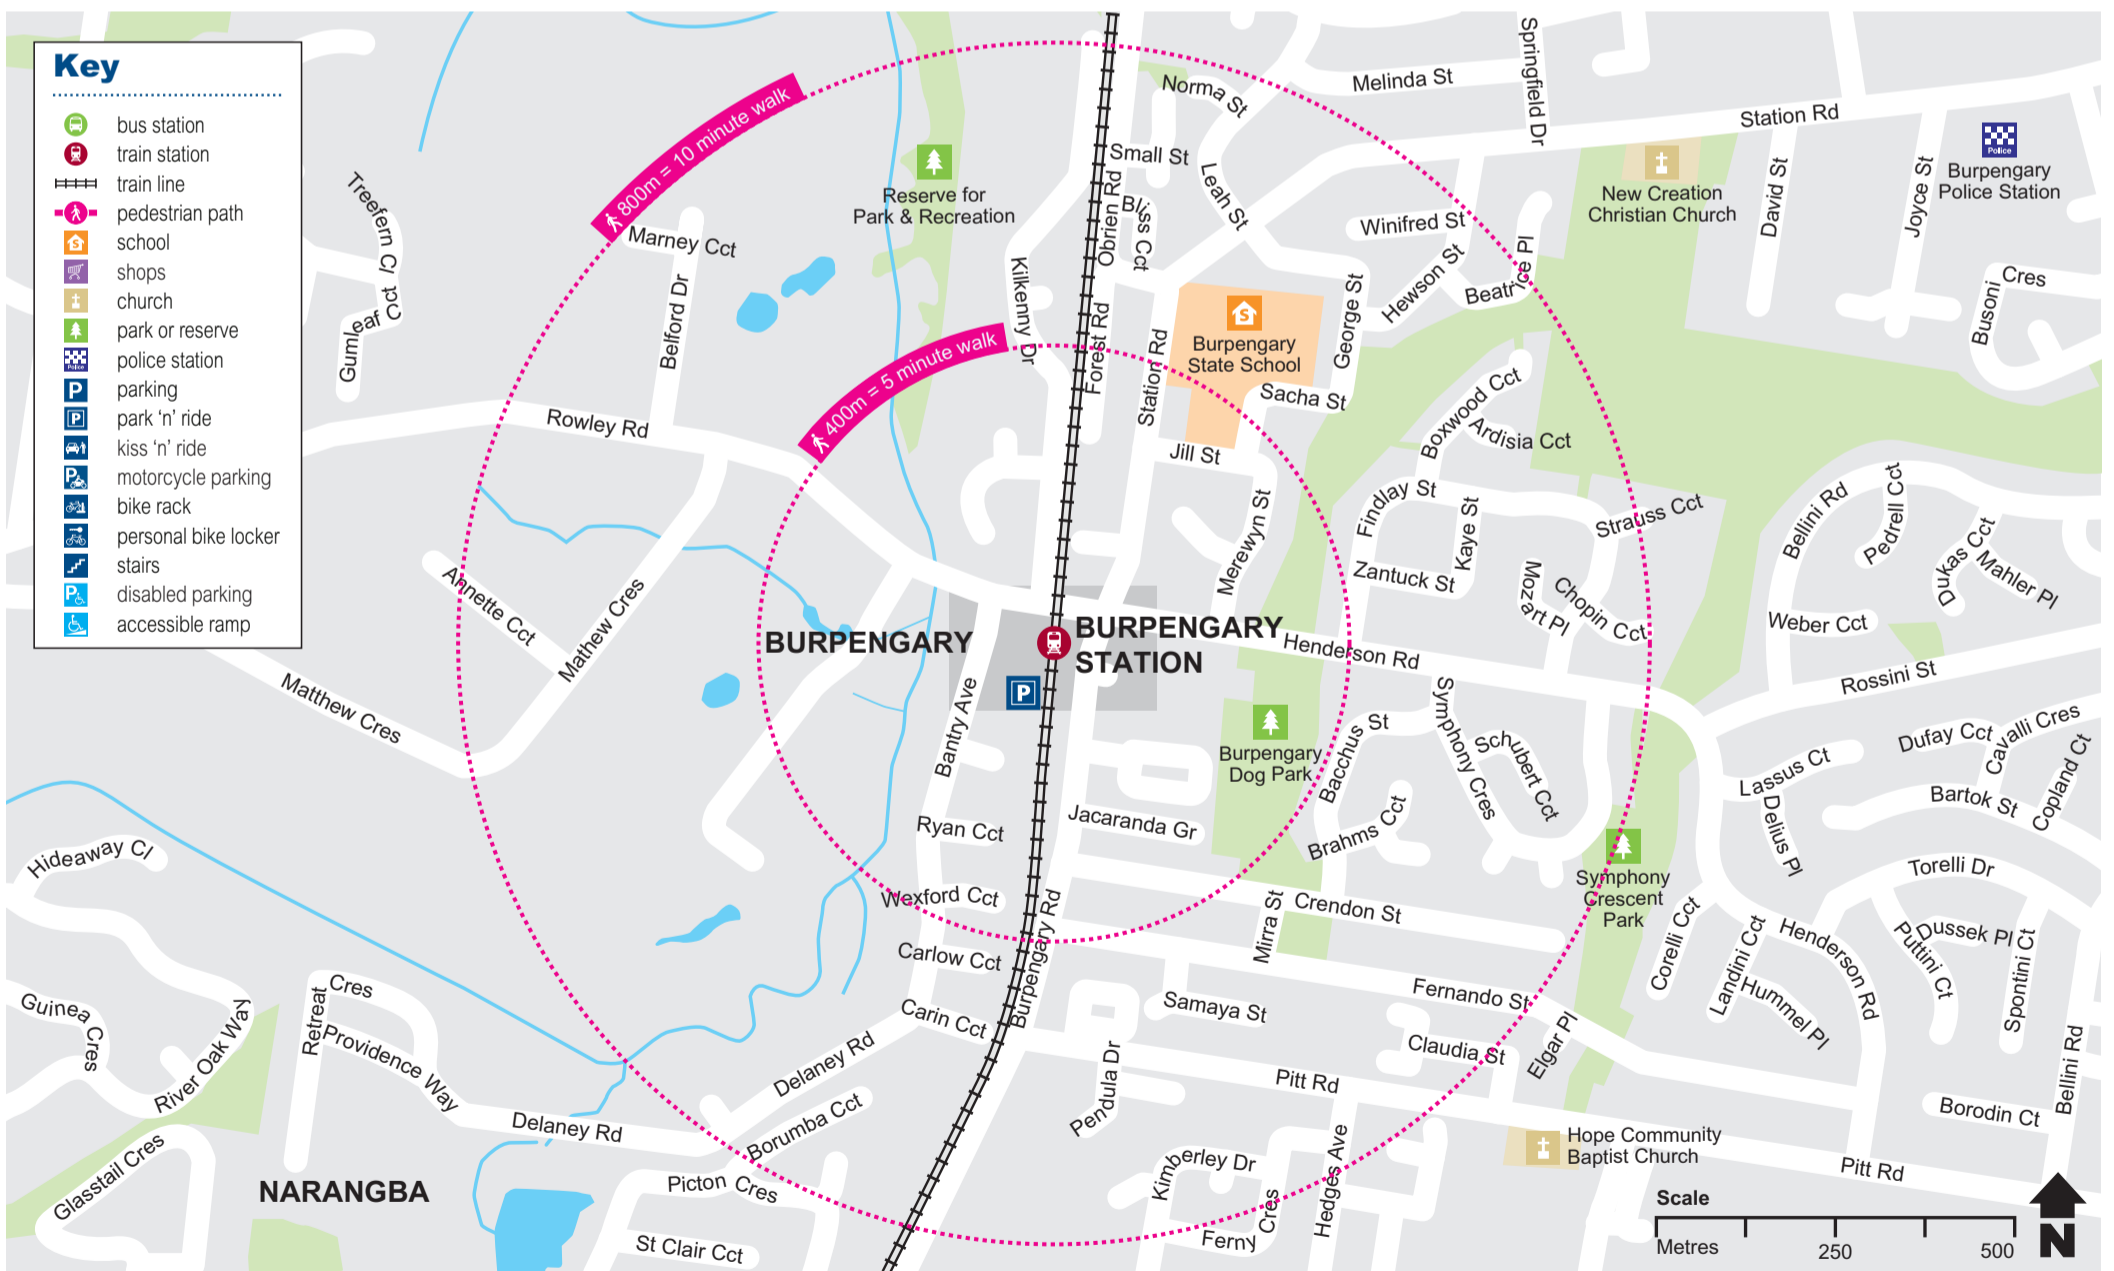

# Burpengary station locality map

Effective May 2020

Download the MyTransLink app, visit [translink.com.au](http://translink.com.au) or call 13 12 30