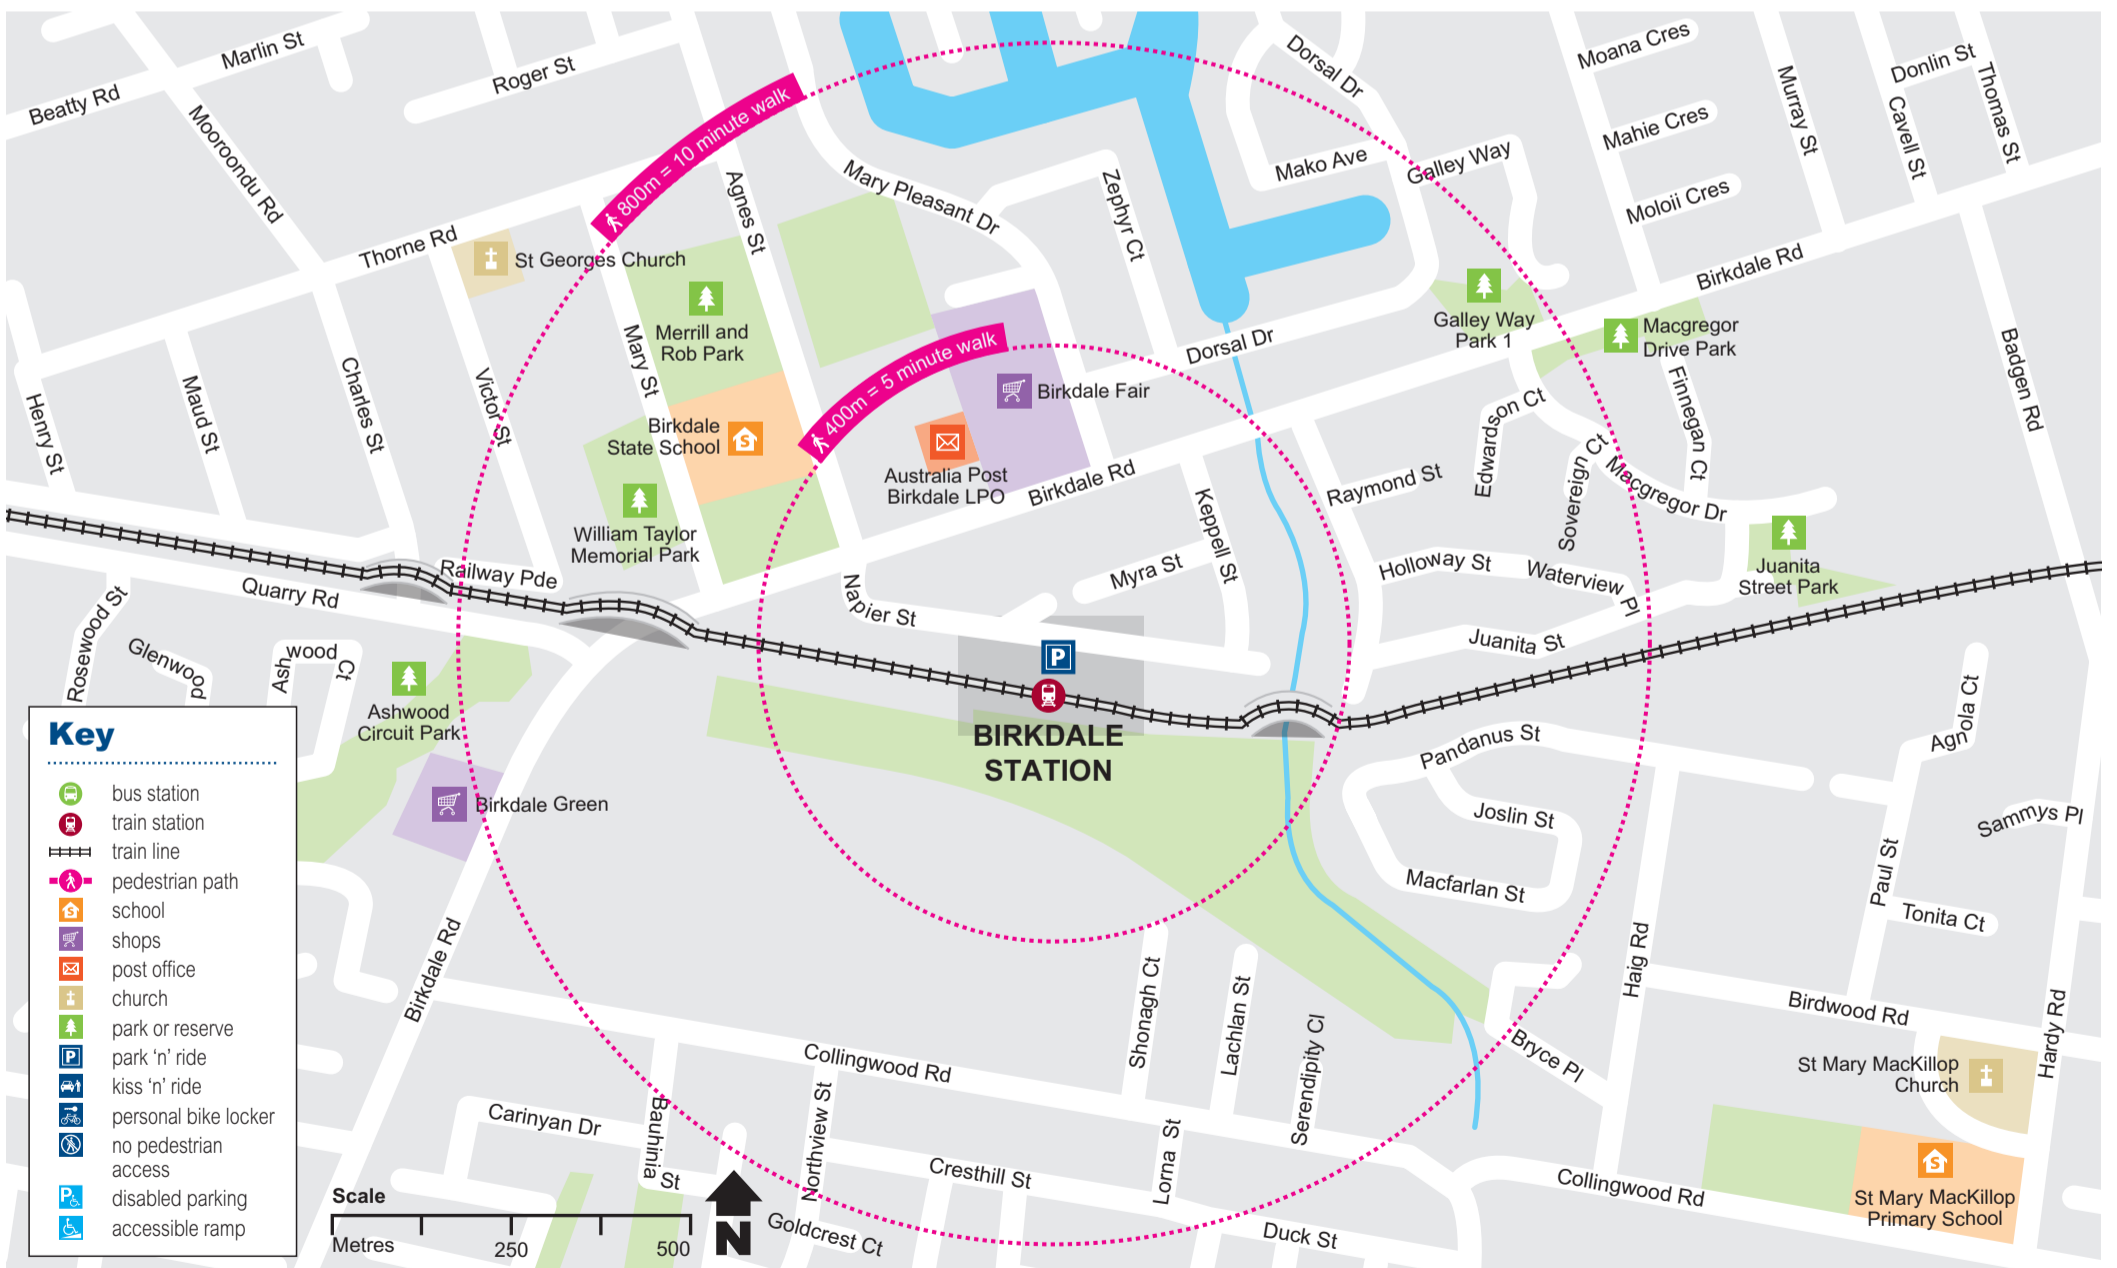

# Birkdale station locality map

Effective May 2020

Download the MyTransLink app, visit [translink.com.au](http://translink.com.au) or call 13 12 30