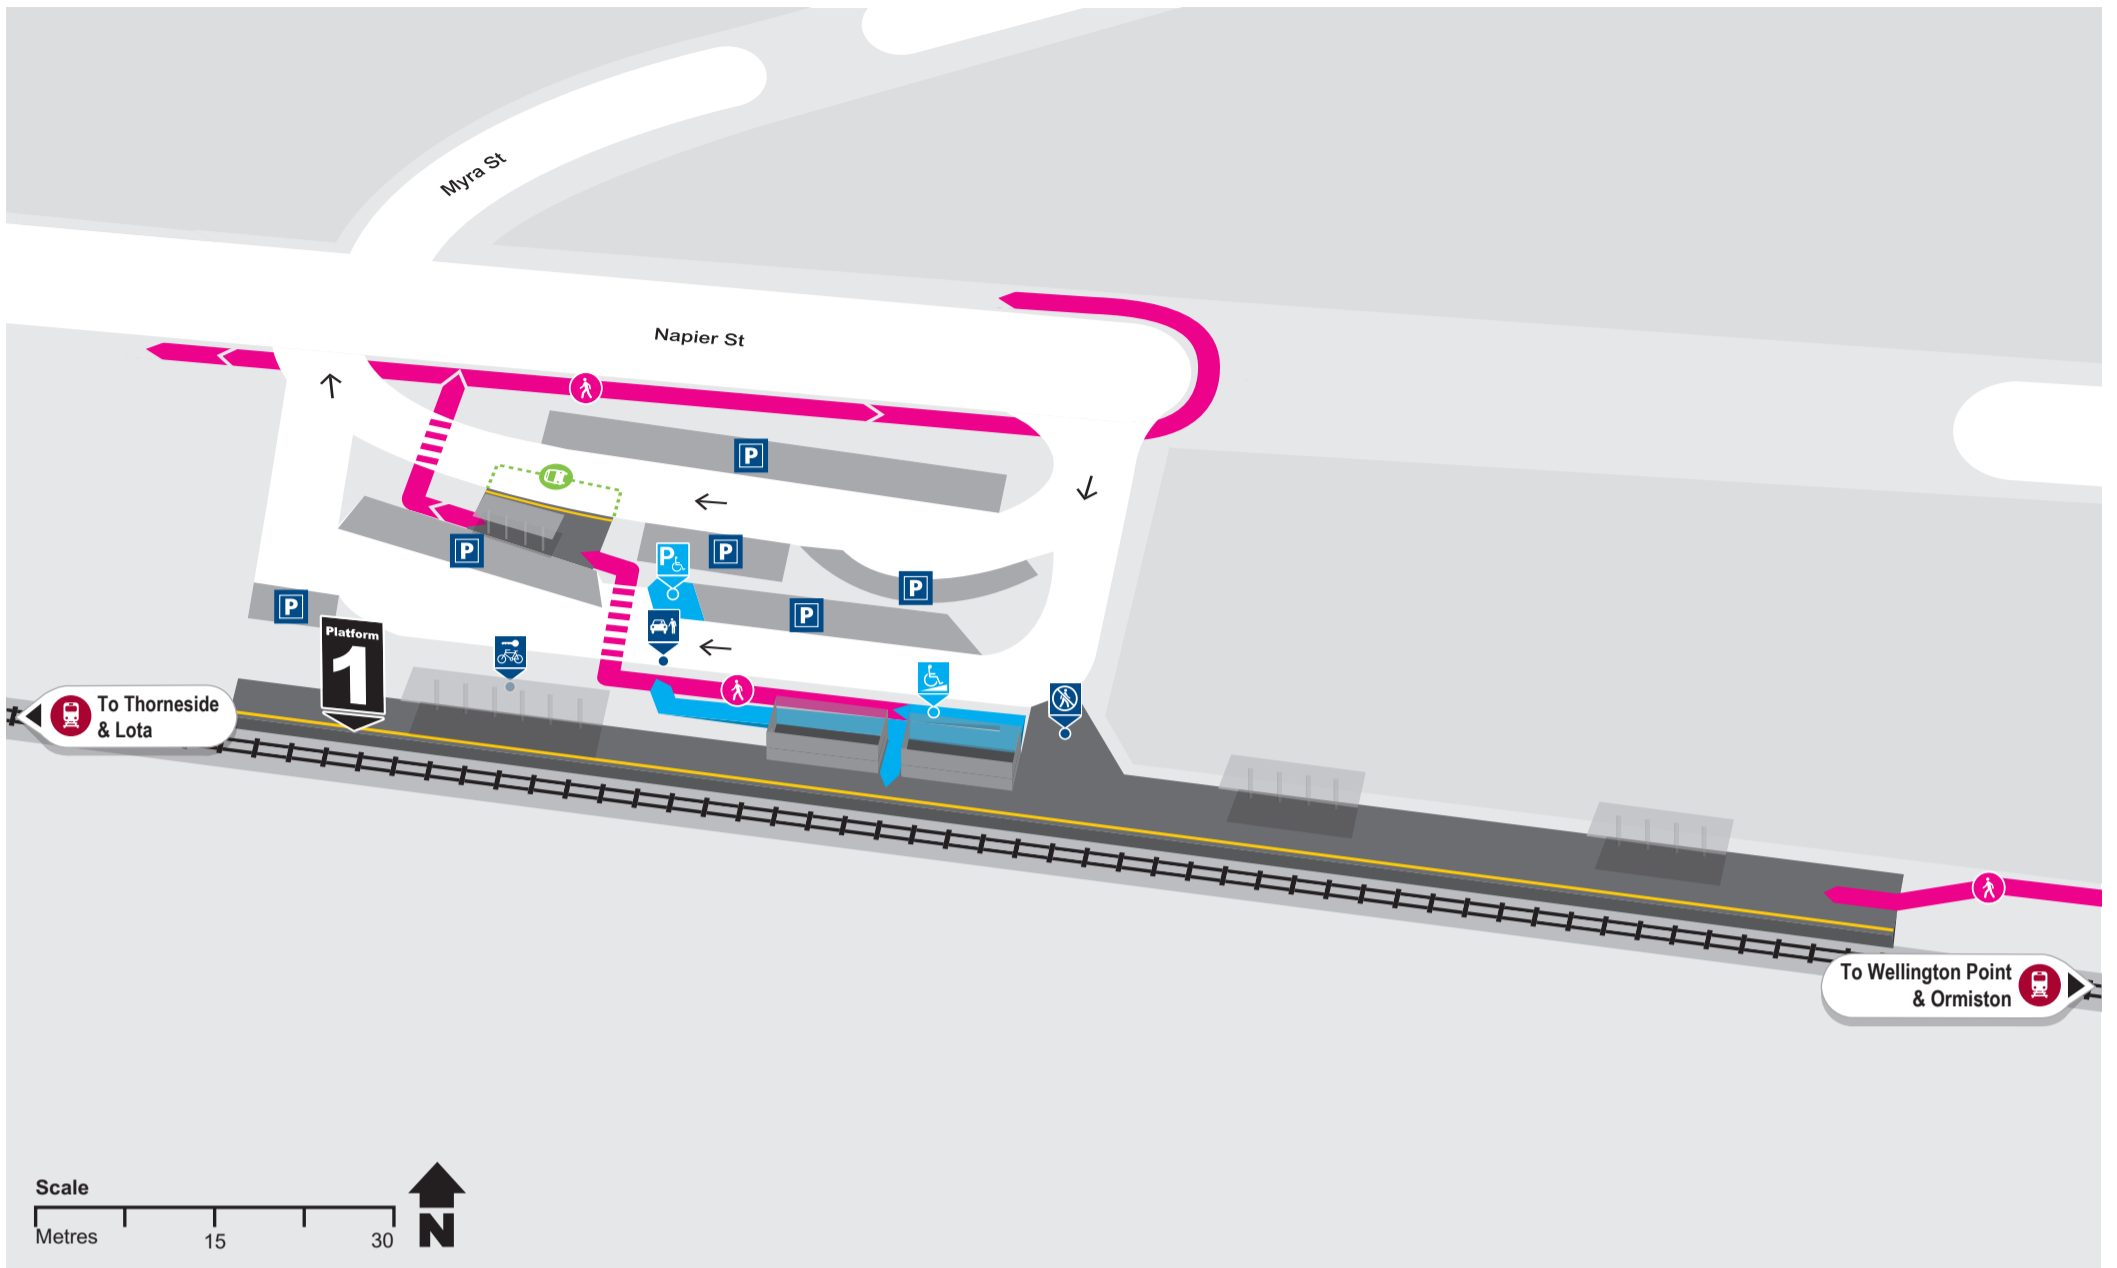

# Birkdale station locality map

Effective May 2020

Download the MyTransLink app, visit [translink.com.au](http://translink.com.au) or call 13 12 30